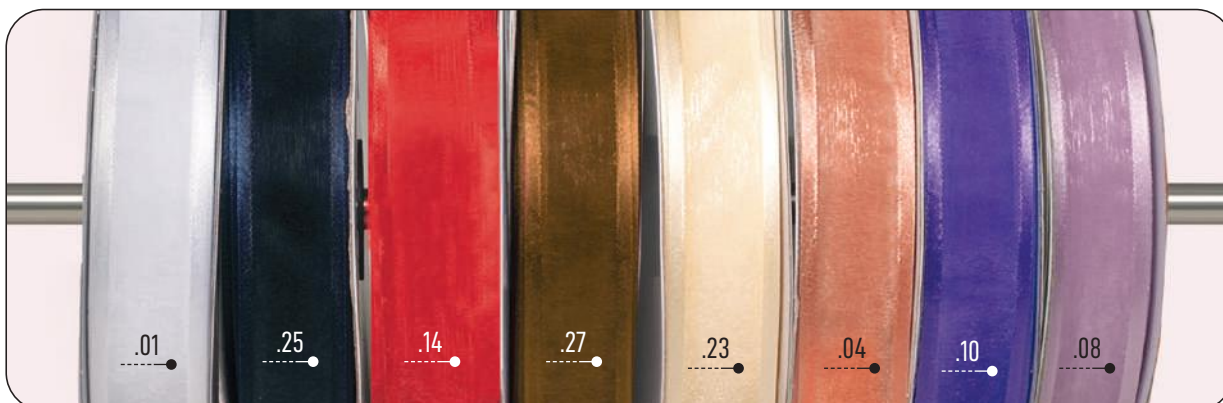

CINTA FUSIÓN | FUSION RIBBON | NASTRO FUSIONE | RUBAN FUSION

web promo

Ref: S207.25
15 mm x 50 m
1 1 100
8435033213622