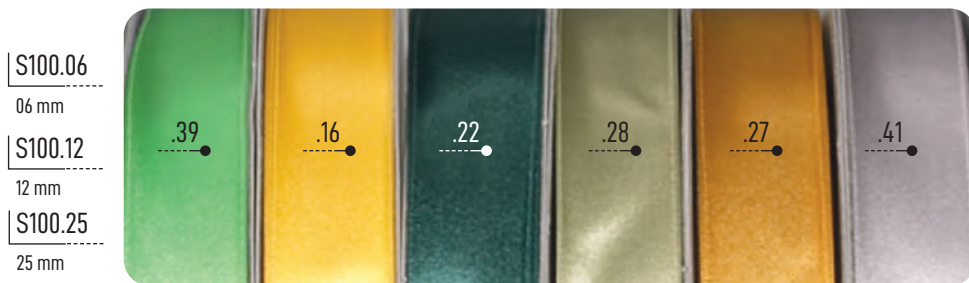

RASO BRILLANTE | SHINY SATIN | RASO BRILLANTE | SATIN BRILLANT

ANCHO DE CINTA | RIBBON WIDTH:

25 mm	12 mm	6 mm	3 mm