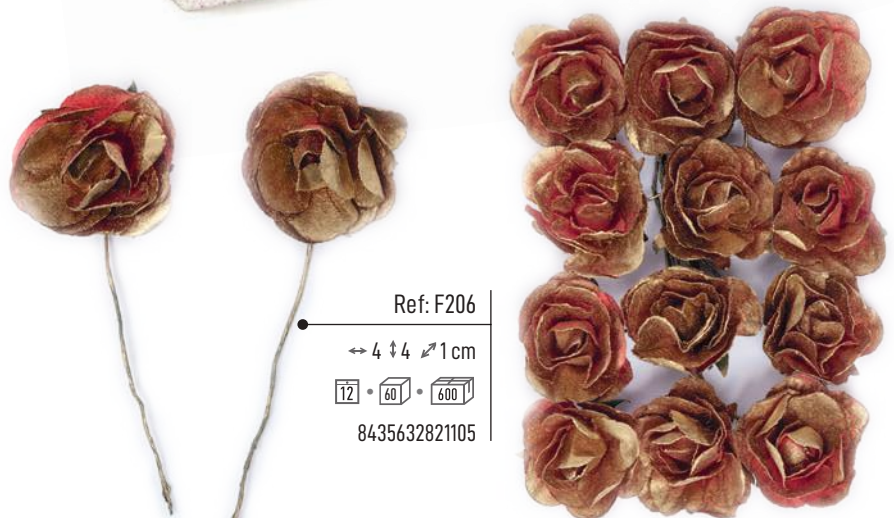

Ref: F206

↔ 4 † 4 ↗ 1 cm

8435632821105

COLORES DISPONIBLES PARA EL ANCHO DE CINTA:
AVAILABLE COLOUR FOR THE RIBBON WIDTH:

70 mm	.01 .02 .03 .05 .06 .08 .09 .11 .12 .13 .19 .22 .23 .24 .25 .26
25 mm	.01 .02 .05 .06 .08 .09 .11 .13 .19 .22 .24 .25 .26 .32
40 mm	.02 .03 .05 .06 .08 .11 .12 .13 .14 .19 .22 .23 .24 .25 .26 .32