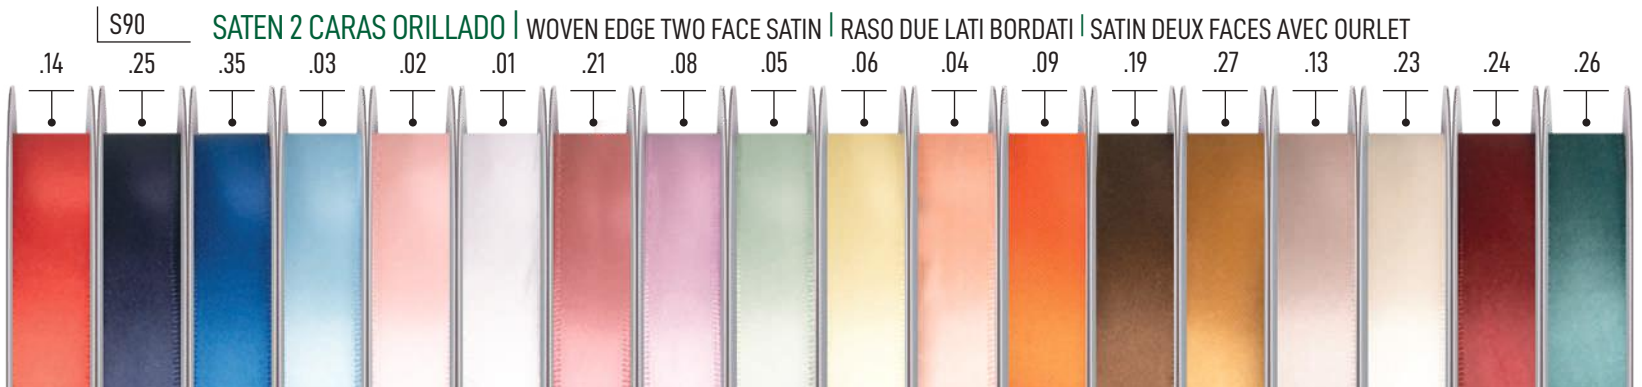

Ref: F206

↔ 4 † 4 ↗ 1 cm

8435632821105

COLORES DISPONIBLES PARA EL ANCHO DE CINTA:
AVAILABLE COLOUR FOR THE RIBBON WIDTH:

70 mm	.01 .02 .03 .05 .06 .08 .09 .11 .12 .13 .19 .22 .23 .24 .25 .26
25 mm	.01 .02 .05 .06 .08 .09 .11 .13 .19 .22 .24 .25 .26 .32
40 mm	.02 .03 .05 .06 .08 .11 .12 .13 .14 .19 .22 .23 .24 .25 .26 .32

Colores disponibles | Available Colours ANCHO DE CINTA | RIBBON WIDTH:

3 mm	.04 .05 .06 .08 .09 .13 .19 .21 .25 .26 .27 .28	6 mm	.03 .05 .06 .08 .09 .13 .14 .21 .25
12 mm	.01 .03 .04 .05 .06 .08 .09 .13 .14 .23 .24 .35	25 mm	.02 .03 .05 .06 .09 .14 .19 .35