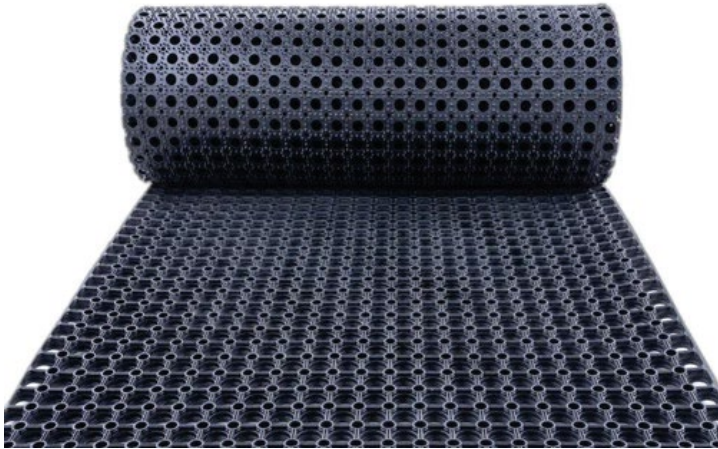

INDUSTRIAL MATS

HALLOW ROLL MAT

SKU	Size	Units / pallets	Pallets/Container
HLW-RLMAT16P5	16" x 24" x 0.5"	350 mat/pallet	36
HLW-RLMAT16P6	16" x 24" x 0.6"	275 mat/pallet	36
HLW-RLMAT16O1	16" x 24" x 1"	200 mat/pallet	36
HLW-RLMAT18P6	18" x 30" x 0.6"	232 mat/pallet	28
HLW-RLMAT18O1	18" x 30" x 1"	176 mat/pallet	28
HLW-RLMAT20P6	20" x 32" x 0.6"	232 mat/pallet	28
HLW-RLMAT20O1	20" x 32" x 1"	176 mat/pallet	28
HLW-RLMAT24P6	24" x 32" x 0.6"	116 mat/pallet	46
HLW-RLMAT24O1	24" x 32" x 1"	88 mat/pallet	46
HLW-RLMAT20P5	20" x 40" x 0.5"	160 mat/pallet	44
HLW-RLMAT20P6	20" x 40" x 0.6"	120 mat/pallet	44
HLW-RLMAT20O1	20" x 40" x 1"	80 mat/pallet	44
HLW-RLMAT32P6	32" x 48" x 0.6"	60 mat/pallet	46
HLW-RLMAT32O1	32" x 48" x 1"	44 mat/pallet	46
HLW-RLMAT40P6	40" x 59" x 0.6"	60 mat/pallet	28
HLW-RLMAT40P6	40" x 59" x 1"	44 mat/pallet	28
HLW-RLMAT39P6	39" x 79" x 0.6"	60 mat/pallet	22
HLW-RLMAT39O1	39" x 79" x 1"	60 mat/pallet	22