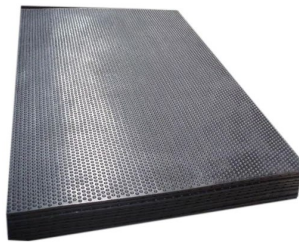

STABLE MATS