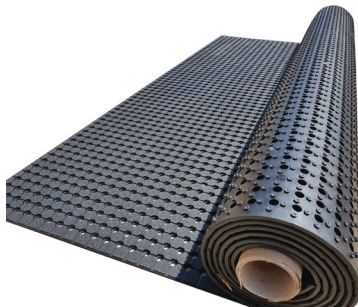

INDUSTRIAL MATS

UTE ROLL MAT

SKU	UTEMAT39P4	UTEMAT72P4
Size	39" x 394" x 0.4"	72" x 394" x 0.4"
Weight	145 kg	73 kg
Units / Pallets	9 mat/pallet	9 mat/pallet
Pallets/Container	12	26