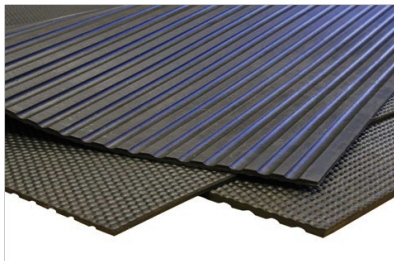

STABLE MATS

CRAFTED FROM HIGH-QUALITY RUBBER AND BUILT TO WITHSTAND HEAVY-DUTY USE. OUR RANGE OF STABLE MATS ARE TEXTURED SURFACE FOR SUPERIOR GRIP. OUR MATS PROVIDE A SECURE FOOTING FOR YOU, REDUCING THE RISK OF SLIPS AND INJURIES

- » Ultra durable grade-A rubber mat flooring
- » Excellent cushioning, reducing fatigue and stress on horse's joints and muscles
- » Superior traction, minimizing the risk of slips & easy to clean and maintain
- » Used in horse stables, farms, equestrian centre, veterinary clinics, horse trailers

STABLE MATS

HAMMER TOP DESIGN MAT

SKU	STBLMAT46-HMR
Size	4' x 6' x 3/4"
Weight	37-38 kg
Units / Pallets	38 mat/pallet
Pallets/Container	12