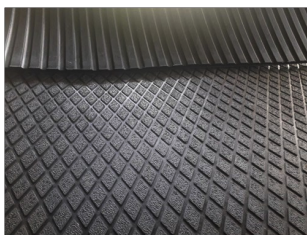

STABLE MATS

DIAMOND TOP DESIGN MAT

SKU	STBLMAT46-DMD
Size	4' x 6' x 3/4"
Weight	37-38 kg
Units / Pallets	38 mat/pallet
Pallets/Container	12