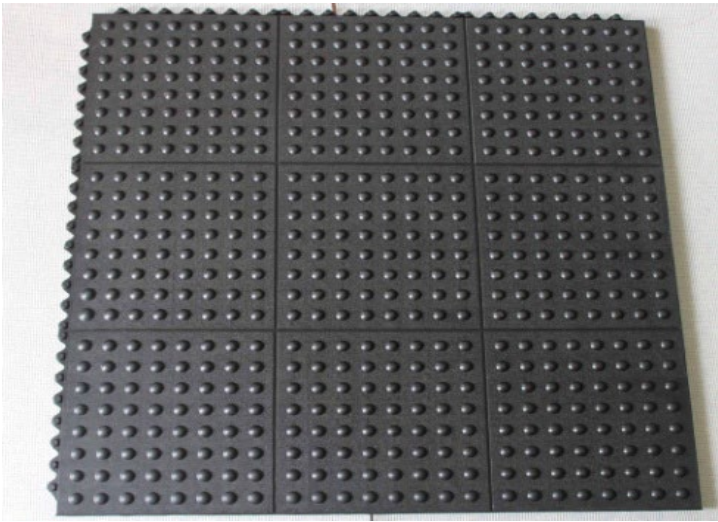

GYM MATS

GYM FLOOR MATS ARE GREAT IN DURABILITY AND PERFECT ELASTICITY FOR ANTI-SCRATCH AND IMPACT-ABSORBING. MADE FOR HEAVY WORKOUT, WATER-RESISTANT DESIGN, EASY TO CLEAN AND WIPE

- » Interlocking rubber floor mat creates comfortable, cushioning workout place anywhere
- » Made of non-skid texture, prevent injuries and provide excellent support and a safe feeling when exercising on
- » Great anti-fatigue mat for trade shows, conventions, office environment, gym, health care facility, daycare, classroom and more

GYM MATS

SOLID TOP GYM MAT

SKU	GYMMAT36P6
Size	36" x 36" x 0.6"
Weight	8 kg
Units / Pallets	75 mat/pallet
Pallets/Container	30

GYM MATS

CHECKER GYM MAT

SKU	CHKRMAT36P5
Size	36" x 36" x 0.5"
Weight	7.5 kg
Units / Pallets	80 mat/pallet
Units / Pallets	30

GYM MATS

RUBBER GYM MATS

Rubber Gym Mats(FTX93-001)

Rubber Gym Mats(FTX93-002)

Rubber Gym Mats(FTX93-003)

Connector(Male & Female)

SKU	Quality	Size	Units / Pallets	Pallets/Container
GYMMAT3501	FTX93-001	35" x 35" x 1"	45 mat/pallet	48
GYMMAT35P75	FTX93-002	35" x 35" x 0.75"	52 mat/pallet	48
GYMMAT35P6	FTX93-003	35" x 35" x 0.6"	52 mat/pallet	48
GYMMAT35P75	FTX93-004	35" x 35" x 0.75"	42 mat/pallet	48

- » Constructed of the highest quality rubber, they can withstand wear and tear and heavy use
- » Available in various lengths for indoor or outdoor use to maximize safety on moist floors
- » Ramp mat designed for inclined paths walkways
- » All ramp rubber can be glued, screwed, or riveted directly without affecting the structural integrity
- » Excellent anti-slip matting in areas such as ramps, boat docks, and temporary walkways