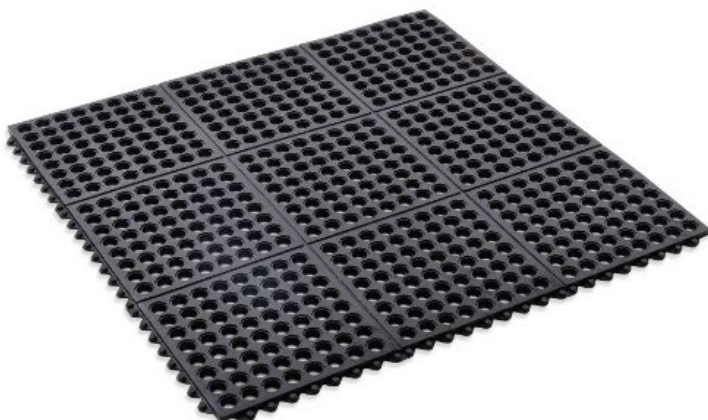

RESTAURANT MATS

HALLOW TOP DESIGN MAT

SKU	HLW-RSTMAT35P5	HLW-RSTMAT35P5
Size	35" x 35" x 0.5"	35" x 35" x 0.5"
Weight	4.3 kg	5.6 KG
Units / Pallets	80 mat/pallet	70 mat/pallet
Pallets/Container	48	48