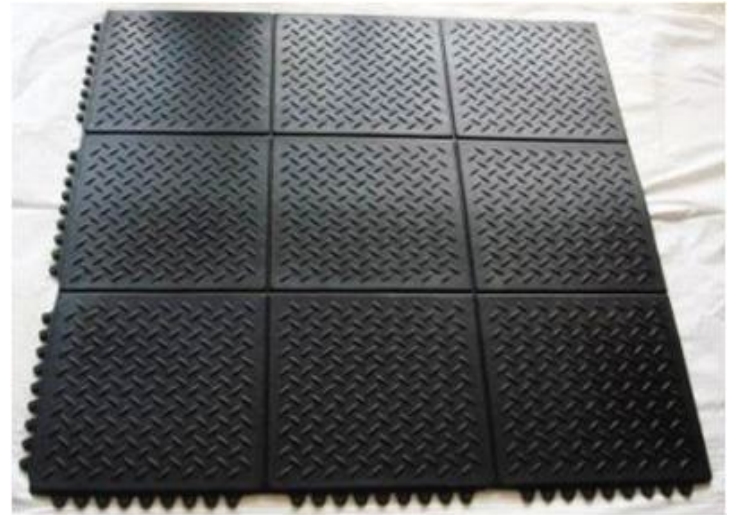

Rubber Gym Mats(FTX93-002)