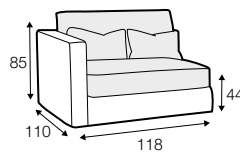

armchair wide left / or right