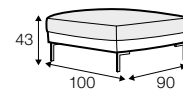

# Domino

« page 46

All drawings shown height with leg no. 47 H-16.

armchair

armchair wide

footstool 90x70

footstool 100x90

2 seater