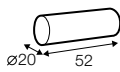

cushion
with roll