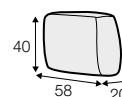

## accessories

armrest cushion 58x24

armrest cushion 58x40

seat protection cover with bag