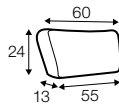

armrest
cushion