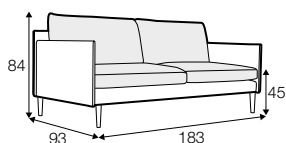

# Juno

« page 74

Leather detail in armrests. All drawings shown height with leg no 141 H-18.

footstool 90x50

2 seater

3 seater

set 1 right / or left  
3 seater left / or right  
+ chaiselongue right / or left