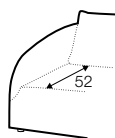

## extra dimensions

depth of seat

depth of seat  
armchair

cushion  
45x45

cushion  
50x30

additional outdoor  
cover for all elements  
example 4 seater cover