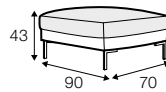

# Domino

« page 46

All drawings shown height with leg no. 47 H-16.

armchair

armchair wide

footstool 90x70

footstool 100x90

2 seater