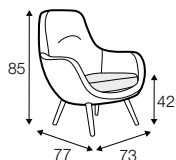

Stefani

« page 107

armchair