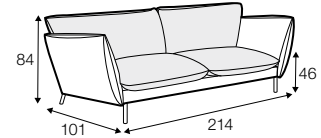

# Hugo

« page 67

All drawings shown height with leg no. 145A H-20.

armchair

footstool 80x58

2 seater

3 seater

set 1 right / or left  
2 seater left / or right  
+ chaiselongue right / or left