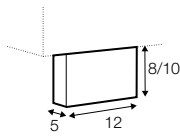

no. 105
wood