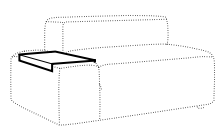

## accessories

---

armrest / headrest 88

armrest / headrest 103

metal tray 50x27  
soft touch, black

back cushion 75x65

back cushion 90x65