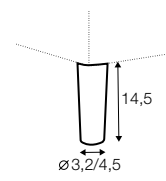

no. 153
wood