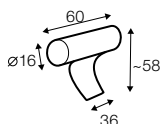

accessories