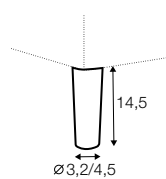

no. 153
wood