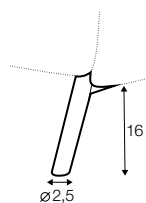

no. 157
metal chrome,
painted black or grey
and brushed steel*
back

*please check a cost of brushed steel finish with a sale representative