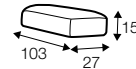

## accessories

---

armrest / headrest 88

armrest / headrest 103

metal tray 50x27  
soft touch, black

back cushion 75x65

back cushion 90x65