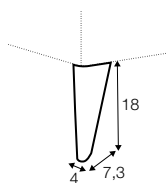

legs

---

no. 91
wood
front