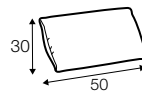

## extra dimensions

depth of seat

depth of seat  
armchair

cushion  
45x45

cushion  
50x30

additional outdoor  
cover for all elements  
example 4 seater cover