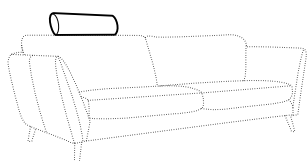

accessories

headrest L-62