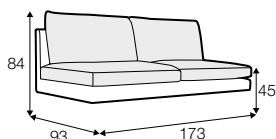

2 seater without armrests