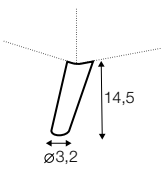

no. 141A
wood
corner