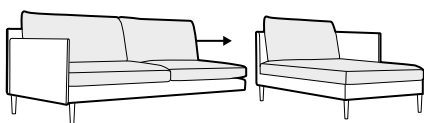

modular system