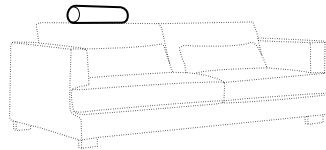

## accessories

cushion  
76x25

headrest with roll L-70

armrest protection