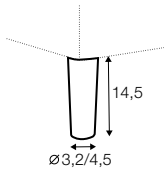

legs

no. 153
wood