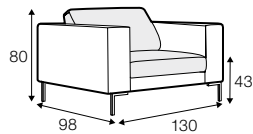

# Domino

« page 46

All drawings shown height with leg no. 47 H-16.

armchair

armchair wide

footstool 90x70

footstool 100x90

2 seater