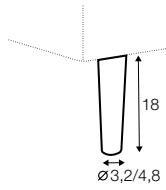

no. 141B
wood