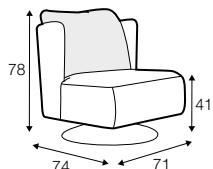

armchair swivel
without buttons