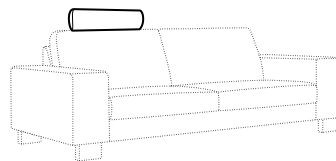

headrest with roll L-80
The headrest is available only in
STANDARD/CLASSIC comfort