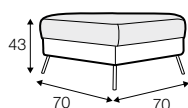

footstool 70x70