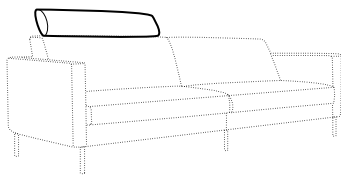

## accessories

headrest L-60

recommended for armchair, 2 seater  
3,5 seater with 3 seat cushions, bench,  
corner, divan

headrest L-80

recommended for 3 seater, divan

headrest L-95

recommended for 3,5 seater with 2 seat cushions