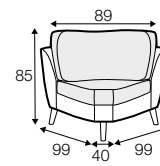

modular system

elements of the modular system

corner 30°