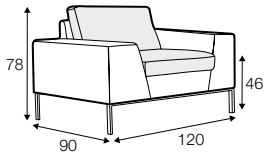

Justus

« page 70

armchair