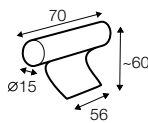

## accessories

---

cushion  
40x40

headrest with roll L-70

armrest protection