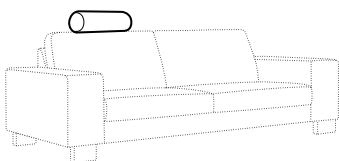

accessories