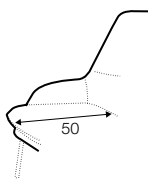

extra dimensions

depth of seat