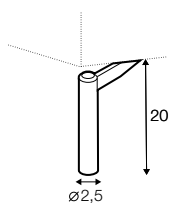

no. 145A
metal chrome,
painted black or grey
and brushed steel*
front