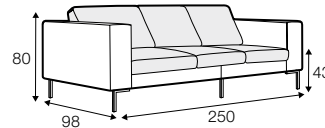

# Domino

« page 46

All drawings shown height with leg no. 47 H-16.

armchair

armchair wide

footstool 90x70

footstool 100x90

2 seater

3 seater

3XL seater (divided)

set 1 right / or left

2 seater left / or right  
+ chaiselongue right / or left

set 2 right / or left

3 seater left / or right  
+ chaiselongue wide right / or left

set 10 right / or left