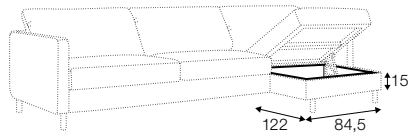

box dimensions
set 2

extra dimensions