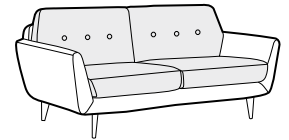

example with buttons
3 seater