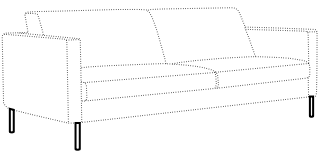

under armrest