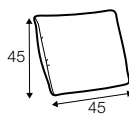

## extra dimensions

depth of seat

depth of seat  
armchair

cushion  
45x45

cushion  
50x30

additional outdoor  
cover for all elements  
example 4 seater cover