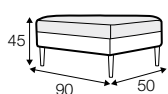

# Juno

« page 74

Leather detail in armrests. All drawings shown height with leg no 141 H-18.

footstool 90x50

2 seater

3 seater

set 1 right / or left  
3 seater left / or right  
+ chaiselongue right / or left