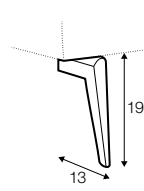

no. 139
aluminium