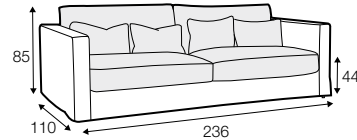

3 seater / or 3 seater divided