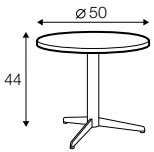

Bird

« page 39

coffee table ø50