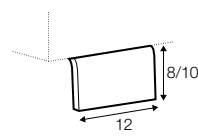

no. 84
metal chrome,
painted black or grey
and brushed steel