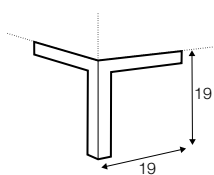

chaiselongue wide  
right / or left

chaiselongue wide  
right / or left freestanding

divan right / or left

**extra dimensions**

depth of seat

**legs**

no. 146  
metal chrome,  
painted black or grey  
front and back