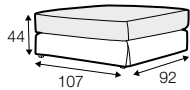

footstool 107x92