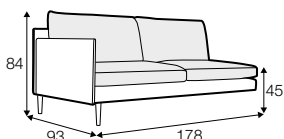

elements of the modular system

2 seater left / or right