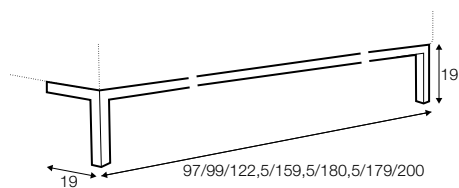

chaiselongue wide  
right / or left

chaiselongue wide  
right / or left freestanding

divan right / or left

**extra dimensions**

depth of seat

**legs**

no. 146  
metal chrome,  
painted black or grey  
front and back