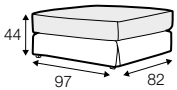

All elements (excepted corner 90°) available also as freestanding elements.

footstool 97x82