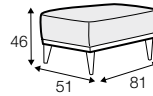

LC

LCV

Buttons available in one colour.

armchair

footstool 81x51  
fixed cushion

footstool 81x51  
loose cushion

2 seater

2,5 seater