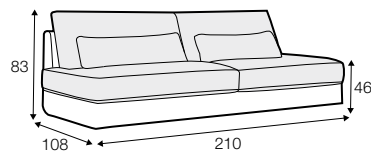

3 seater without armrests