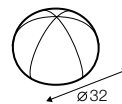

### accessories

cushion  
40x40

cushion  
53x53

cushion  
90x32

pillow round  
only standard comfort

armrest protection