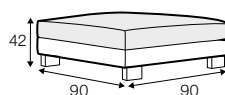

footstool 90x90
version 91x71