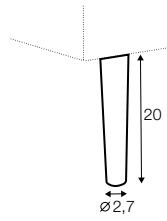

no. 154A
wood
footstool 66x48
armchair:
154A front,
154B back