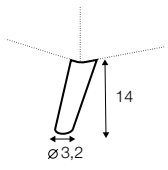

legs

---

no. 141A
wood
recommended