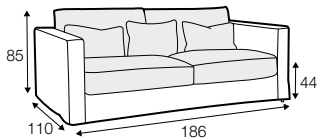

Heaven

« page 252

All elements (excepted corner 90°) available also as freestanding elements.

2 seater

3 seater left + armchair wide right

2 seater left / or right + divan right / or left

3 seater left / or right + divan right / or left

2 seater left / or right + armchair without armrests + divan right / or left

3 seater left / or right + armchair wide without armrests + divan right / or left