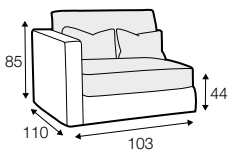

elements of the modular system

armchair left / or right