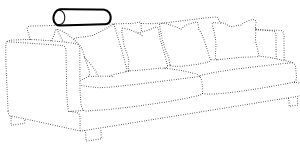

## accessories

---

cushion  
40x40

headrest with roll L-70

armrest protection