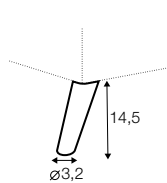

legs

---

no. 141A
wood