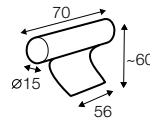

## accessories

cushion  
76x25

headrest with roll L-70

armrest protection