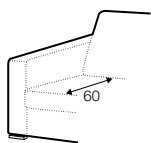

extra dimensions

---

depth of seat