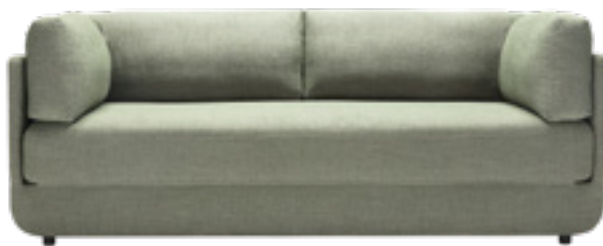

Stina

« page 130

3 seater sofa bed