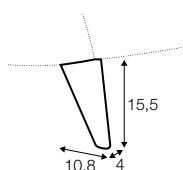

no. 91
wood
back