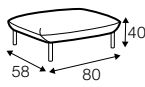

# Hugo

« page 67

All drawings shown height with leg no. 145A H-20.

armchair

footstool 80x58

2 seater

3 seater

set 1 right / or left  
2 seater left / or right  
+ chaiselongue right / or left