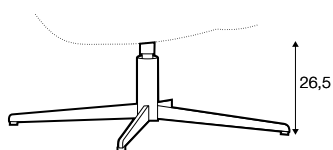

swivel
black or white swivel
with memory function
non rotating leg