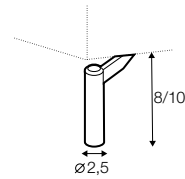

no. 145B
metal chrome,
painted black or grey
and brushed steel*

*please check a cost of brushed steel finish with a sale representative