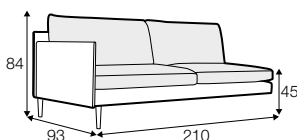

3 seater left / or right