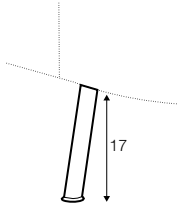

no. 150C
metal chrome,
painted black or grey
and brushed steel
armchair: 150B front, 150C back