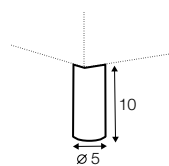

legs

no. 122A
plastic