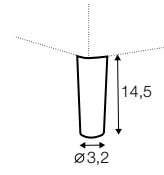

no. 154C
wood
4 seater:
153 front,
154C back