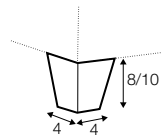

extra dimensions

accessories

legs

no. 12
wood

*please check a cost of brushed steel finish with a sale representative