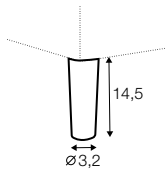

no. 153
wood
sofas, set 2, set 3,
footstool fi 96,
footstool 90x50, corner,
divan, chaiselongues