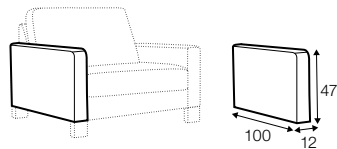

headrest L-80  
The headrest is available in  
LUX & STANDARD/CLASSIC comfort

**armrest 400**

100x20x42

available with feet:

no. 47, no. 51, no. 53, no. 61A, no. 145A ,no. 176

legs to SB H-100:

all above

**armrest 450**