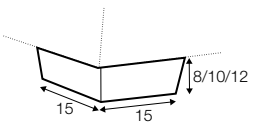

legs

no. 07
wood