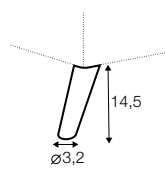

no. 141A
wood
back: only for armchair
with leg no. 153