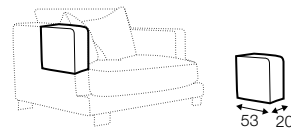

## accessories

---

cushion  
40x40

headrest with roll L-70

armrest protection