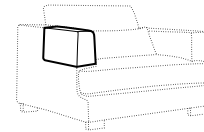

## accessories

cushion  
76x25

headrest with roll L-70

armrest protection