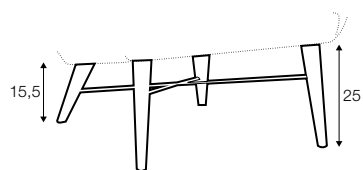

legs

wood legs with metal frame
black, grey, steel