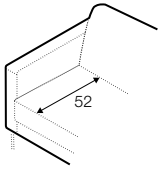

extra dimensions

depth of seat