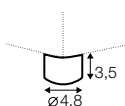

extra dimensions

---

depth of seat

accessories

---

armrest / headrest 88

armrest / headrest 103

metal tray 50x27
soft touch, black

back cushion 75x65

back cushion 90x65

legs

---

no. 173
wood