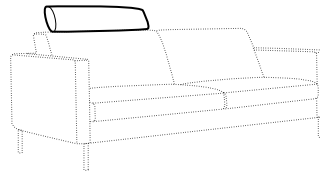

## accessories

headrest L-60

recommended for armchair, 2 seater  
3,5 seater with 3 seat cushions, bench,  
corner, divan

headrest L-80

recommended for 3 seater, divan

headrest L-95

recommended for 3,5 seater with 2 seat cushions