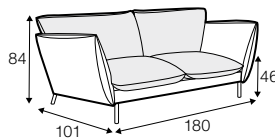

# Hugo

« page 67

All drawings shown height with leg no. 145A H-20.

armchair

footstool 80x58

2 seater

3 seater

set 1 right / or left  
2 seater left / or right  
+ chaiselongue right / or left