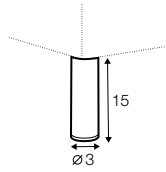

no. 111D
metal
black, grey, chrome,
brushed steel