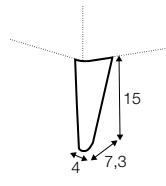

legs

---

no. 91
wood

*please check a cost of brushed steel finish with a sale representative