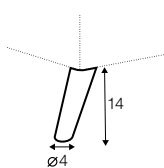

legs

---

no. 141A
wood
recommended