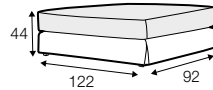

footstool 122x92