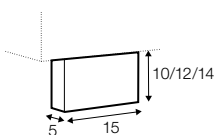

no. 53
metal chrome,
painted black or grey
and brushed steel*