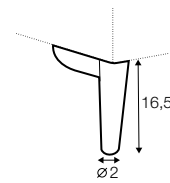

## legs

The width of the sofas depends on the legs. The difference is 5 cm overall dimensions.

no. 158  
wood  
front

no. 158A  
wood  
back

no. 159  
wood  
front

no. 159A  
wood  
back

no. 159B  
wood  
only chaiselongue