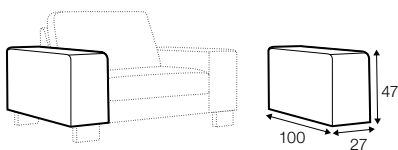

armrest 460

100x27x47

available with feet:

no. 47, no. 51, no. 53, no. 61, no. 145A ,no. 176

legs to SB H-100:

all above