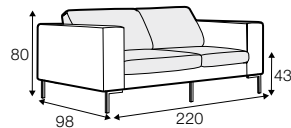

# Domino

« page 46

All drawings shown height with leg no. 47 H-16.

armchair

armchair wide

footstool 90x70

footstool 100x90

2 seater