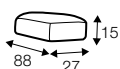

## accessories

---

armrest / headrest 88

armrest / headrest 103

metal tray 50x27  
soft touch, black

back cushion 75x65

back cushion 90x65