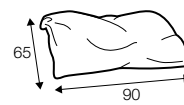

## accessories

---

armrest / headrest 88

armrest / headrest 103

metal tray 50x27  
soft touch, black

back cushion 75x65

back cushion 90x65