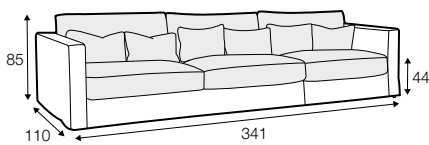

set 1

3 seater left + armchair wide right