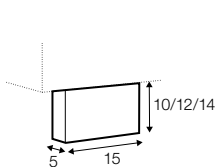

armrest 400

100x20x42

available with feet:

no. 47, no. 51, no. 53, no. 61A, no. 145A ,no. 176

legs to SB H-100:

all above

armrest 450

100x12x47

available with feet:

no. 47, no. 51, no. 53, no. 61A, no. 145B ,no. 176

legs to SB H-100:

no. 145B, no. 176

armrest 460

100x27x47

available with feet:

no. 47, no. 51, no. 53, no. 61, no. 145A ,no. 176

legs to SB H-100:

all above

armrest 480

100x17x56

available with feet:

no. 47, no. 51, no. 53, no. 145B ,no. 176

legs to SB H-100:

no. 145B, no. 176

endpart left / or right

legs

no. 51
wood

*please check a cost of brushed steel finish with a sale representative