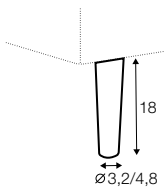

legs

---

no. 141
wood
recommended