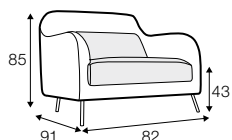

Karin

« page 48

armchair