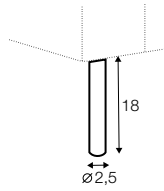

no. 177
metal painted
black or grey