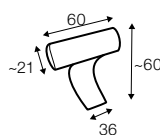

extra dimensions

accessories

headrest with roll L-60
The headrest is available only in
STANDARD/CLASSIC comfort