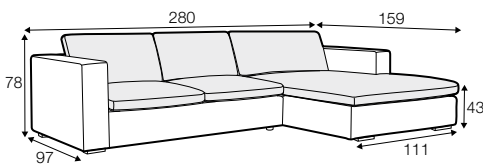

set 13 right / or left

available only in standard comfort

sofa bed left / or right + chaiselongue wide right / or left

pad 223x143 recommended