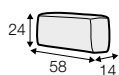

## accessories

armrest cushion 58x24

armrest cushion 58x40

seat protection cover with bag