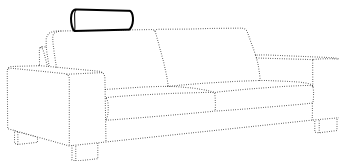

headrest with roll L-60
The headrest is available only in
STANDARD/CLASSIC comfort