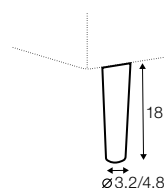

no. 141B
wood