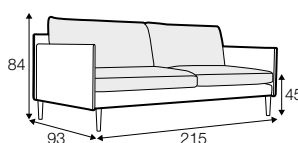

# Juno

« page 74

Leather detail in armrests. All drawings shown height with leg no 141 H-18.

footstool 90x50

2 seater

3 seater

set 1 right / or left  
3 seater left / or right  
+ chaiselongue right / or left