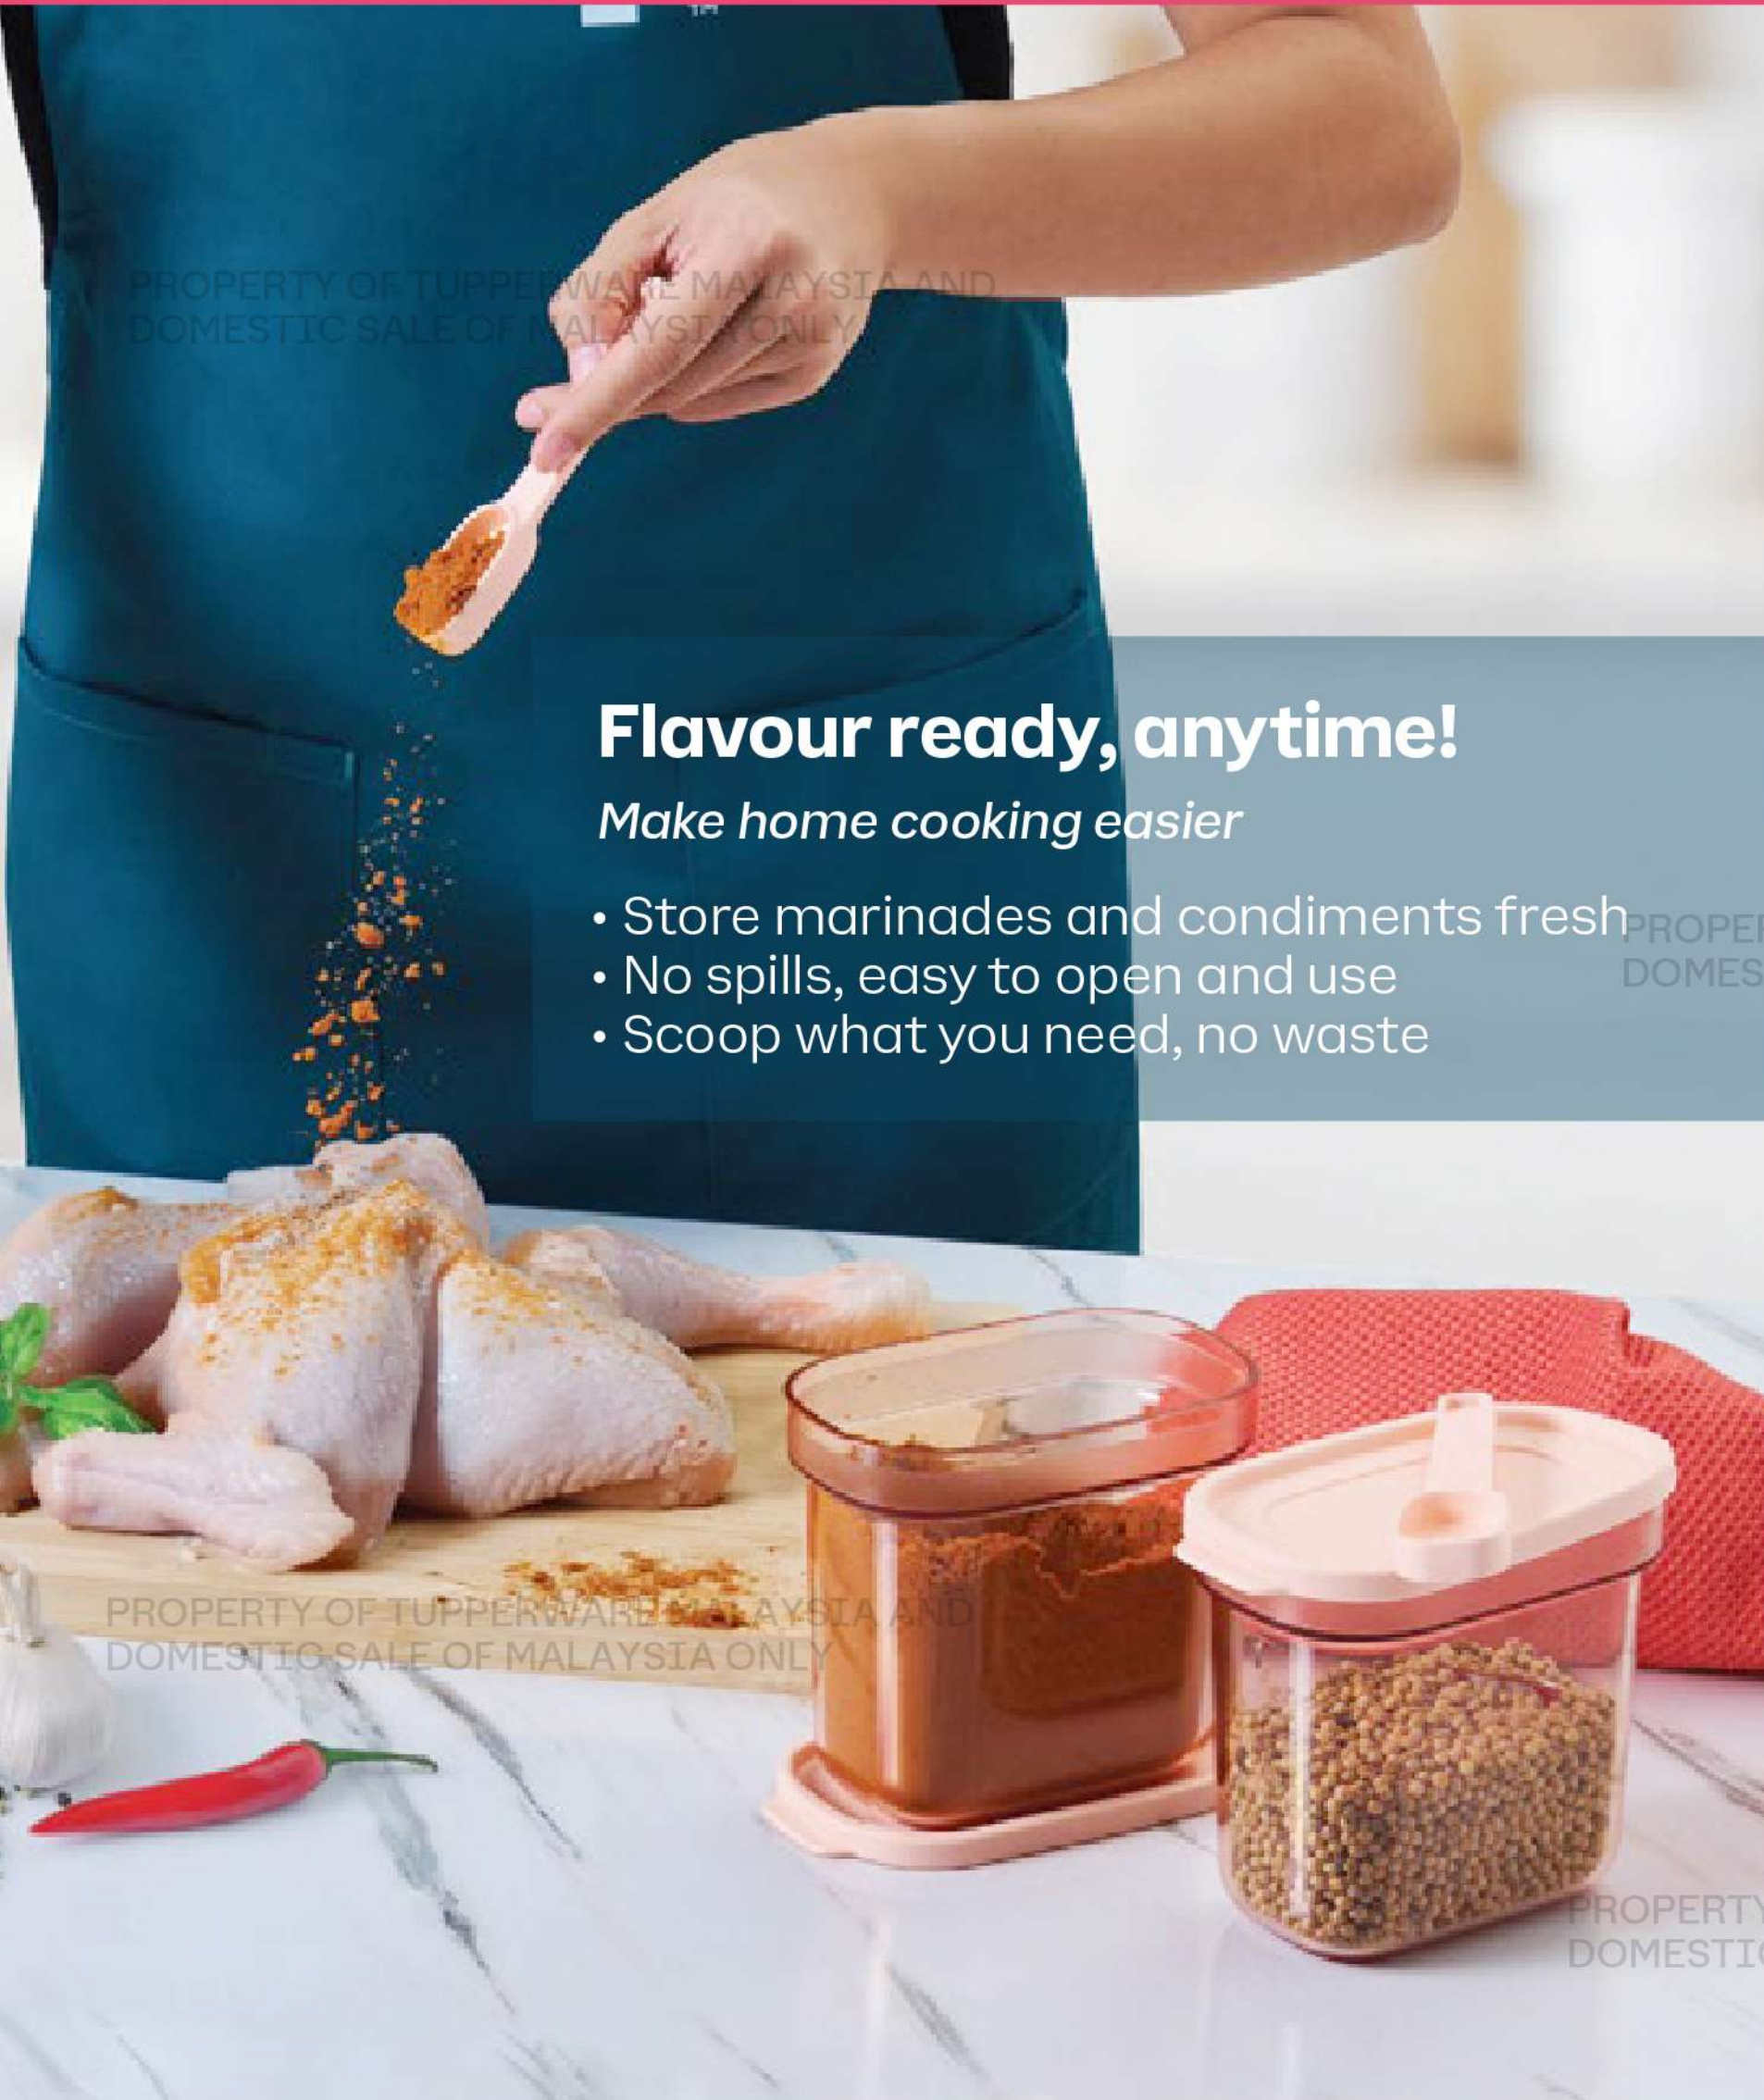

MORE WORK FROM HOME ESSENTIAL

11 April, 9am - 30 April 2026

Flavour ready, anytime!

Make home cooking easier

- Store marinades and condiments fresh
- No spills, easy to open and use
- Scoop what you need, no waste