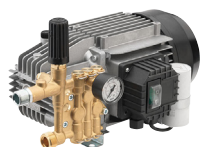

HOT1509PRO EM

1~230V/50Hz

TARIEFPRIJS
€2513,06
ex.BTW
€1795,04
ex.BTW
€2172,00
incl.BTW

TRIPLEX pomp met keramische zuigers

Maximale werkdruk:	150bar
Maximaal debiet:	500l/u
Vermogen:	2500W
Toerental:	2800tr/min
Max. temp. brander:	90°C
Lengte slang:	10m
Gewicht:	80kg
Temperatuur water:	Regelbaar