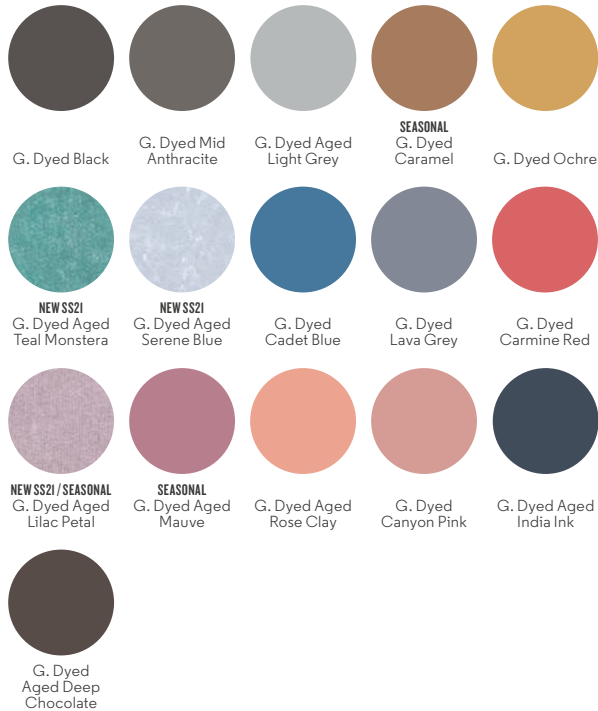

CREATOR VINTAGE STTU831

The unisex **garment dyed** t-shirt

| 155 GSM

| Medium fit

| XS - XXL

FABRIC

- Single jersey
- 100% organic ring-spun combed cotton

PACKING

- 5 pcs / bag
- 100 pcs / box

SPECIFICATION

- Garment dyed product, each garment may vary in appearance
- Some colours have an aged garment dye which gives a vintage look on the seams and fabric surface
- Colour may bleed, please follow our care label

COMBO

| UNISEX Joiner Vintage ^{STSU720} p.74

COLOURS