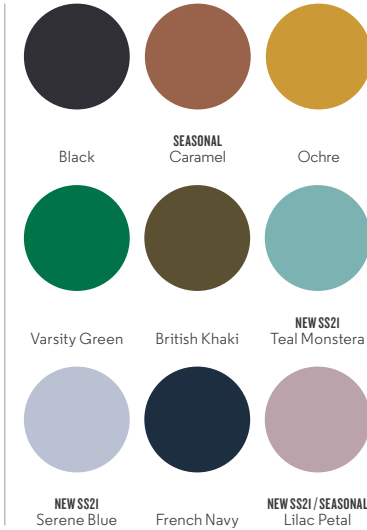

COLOURS

Black

SEASONAL
Caramel

Ochre

Varsity Green

British Khaki

NEW SS21
Teal Monstera

NEW SS21
Serene Blue

French Navy

NEW SS21 / SEASONAL
Lilac Petal

ESSENTIAL HEATHERS

Heather
Grey

Cream Heather
Pink