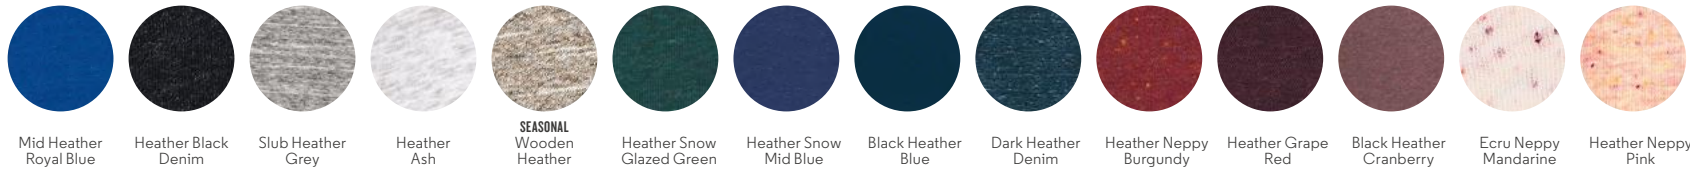

Dark Heather Grey Mid Heather Grey Heather Grey Cream Heather Grey Heather Sand Mid Heather Khaki Mid Heather Green Heather Ice Blue Mid Heather Blue Dark Heather Blue Dark Heather Indigo Mid Heather Red Cream Heather Pink

SPECIAL HEATHERS

Mid Heather Royal Blue Heather Black Denim Slub Heather Grey Heather Ash SEASONAL Wooden Heather Heather Snow Glazed Green Heather Snow Mid Blue Black Heather Blue Dark Heather Denim Heather Neppy Burgundy Heather Grape Red Black Heather Cranberry Ecru Neppy Mandarine Heather Neppy Pink