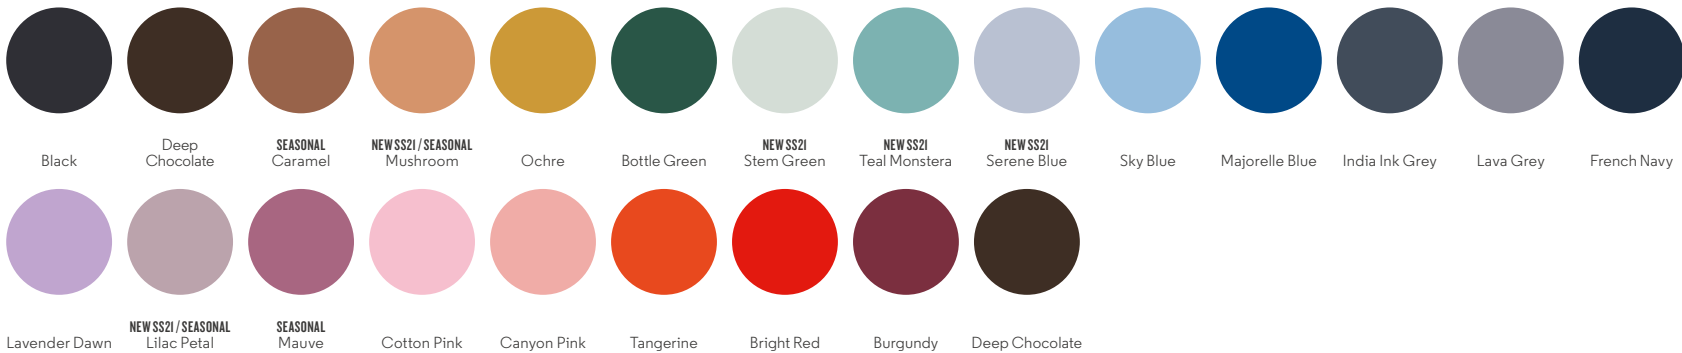

ICONIC

CHANGER STSU823

The unisex crew neck sweatshirt

| 350 GSM

| Fitted

| XXS - 4XL*

FABRIC

- Brushed sweatshirt
- 85% organic ring-spun combed cotton
- 15% recycled polyester

SPECIFICATION

- Inside herringbone back neck tape
- Self fabric half moon at back neck

COMBO

| KIDS Mini Changer^{STSK913} p.192

PACKING

- 5 pcs / bag
- 20 pcs / box

WHITES

COLOURS