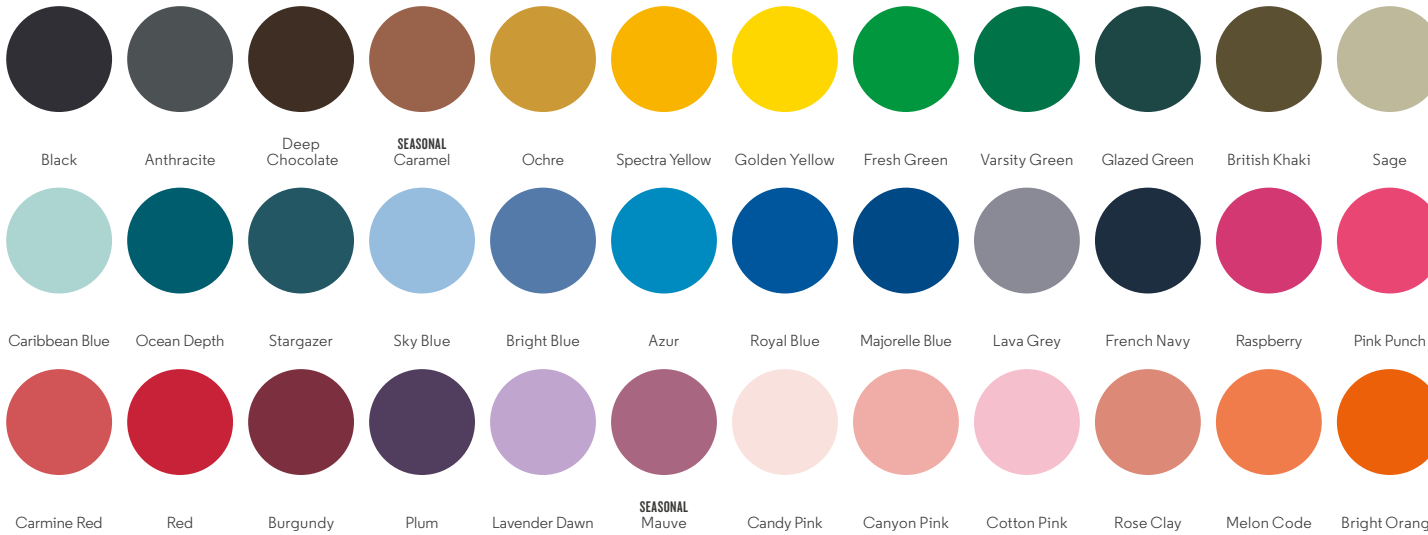

WHITES

White Vintage White Natural Raw

COLOURS

Black Anthracite Deep Chocolate SEASONAL Caramel Ochre Spectra Yellow Golden Yellow Fresh Green Varsity Green Glazed Green British Khaki Sage

Caribbean Blue Ocean Depth Stargazer Sky Blue Bright Blue Azur Royal Blue Majorelle Blue Lava Grey French Navy Raspberry Pink Punch