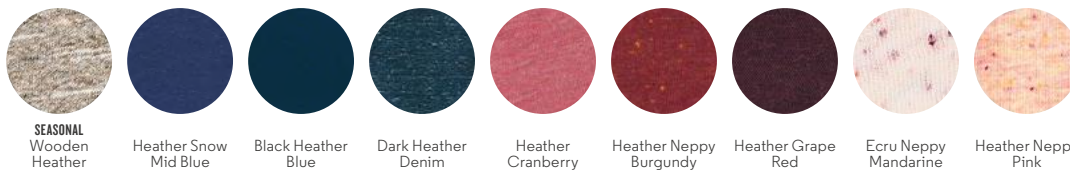

SPECIAL HEATHERS

SEASONAL Wooden Heather Heather Snow Mid Blue Black Heather Blue Dark Heather Denim Heather Cranberry Heather Neppy Burgundy Heather Grape Red Ecrú Neppy Mandarin Heather Neppy Pink