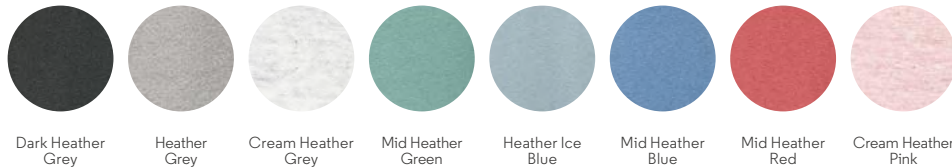

ESSENTIAL HEATHERS