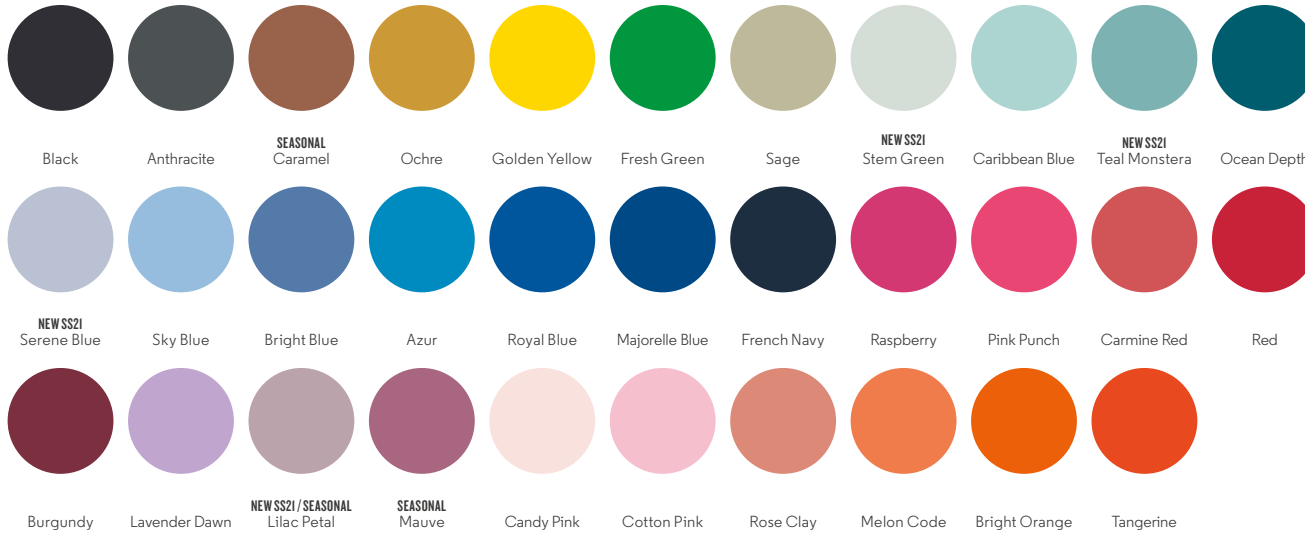

ICONIC

MINI CREATOR STTK909

The iconic kids' t-shirt

| 155 GSM

| Medium fit

| 3/4 years - 12/14 years

FABRIC

- Single jersey
- 100% organic ring-spun combed cotton

SPECIFICATION

- Set-in sleeve
- 1x1 rib at neck collar

COMBO

- WOMEN Stella Expresser^{STTW032}
- UNISEX Creator^{STTU755}

p.112
p.44

PACKING

- 5 pcs / bag
- 100 pcs / box

WHITES

COLOURS