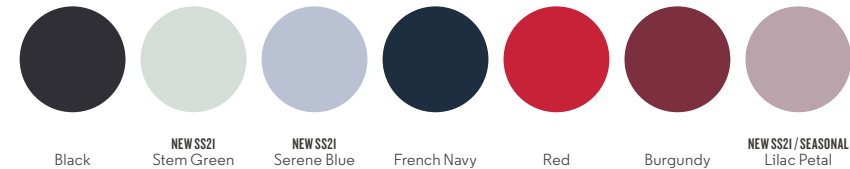

Black

NEW SS21
Stem Green

NEW SS21
Serene Blue

French Navy

Red

Burgundy

NEW SS21 / SEASONAL
Lilac Petal

ESSENTIAL HEATHERS