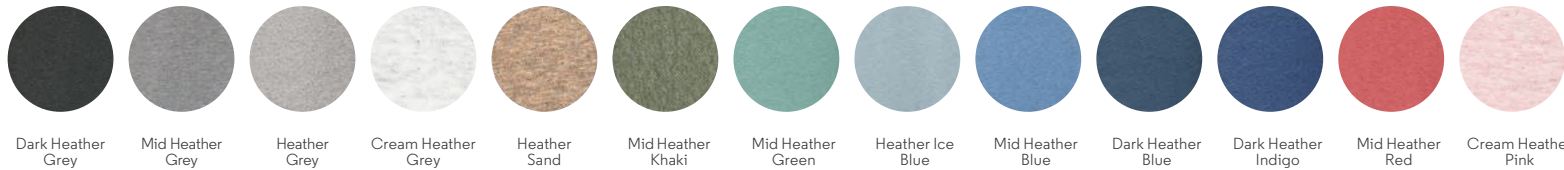

Black Anthracite Opal Desert Dust Camel Deep Chocolate SEASONAL Caramel NEW SS21 / SEASONAL Mushroom Ochre Spectra Yellow Golden Yellow Fresh Green Varsity Green Glazed Green
Bottle Green British Khaki Khaki Sage NEW SS21 Stem Green Caribbean Blue NEW SS21 Teal Monstera Ocean Depth Stargazer Citadel Blue Baby Blue NEW SS21 Serene Blue Sky Blue Bright Blue
Azur Royal Blue Majorelle Blue India Ink Grey French Navy Pink Punch Carmine Red Red Burgundy Plum Lavender Dawn NEW SS21 / SEASONAL Lilac Petal SEASONAL Mauve Candy Pink
Cotton Pink Rose Clay Melon Code Bright Orange Tangerine Bright Red

ESSENTIAL HEATHERS