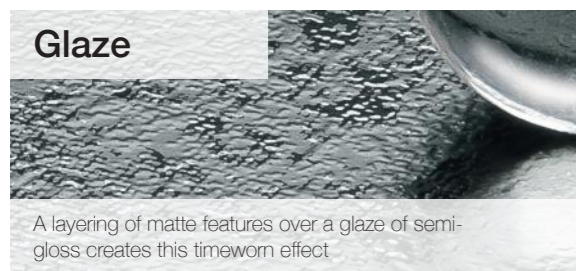

a guide to texture

Marrying the right texture with the right decor is a skill in itself and brings a design to life. We've worked with nine textures across our range to do just that.

Our textures are carefully chosen to complement each decor.

This quick guide helps you see our textures in more detail and look at the matrix on page 50 to see which texture your chosen panel or worksurface is available in.

Don't forget to use our speedy sample service to see the final result for yourself. Simply visit our website to order yours today!