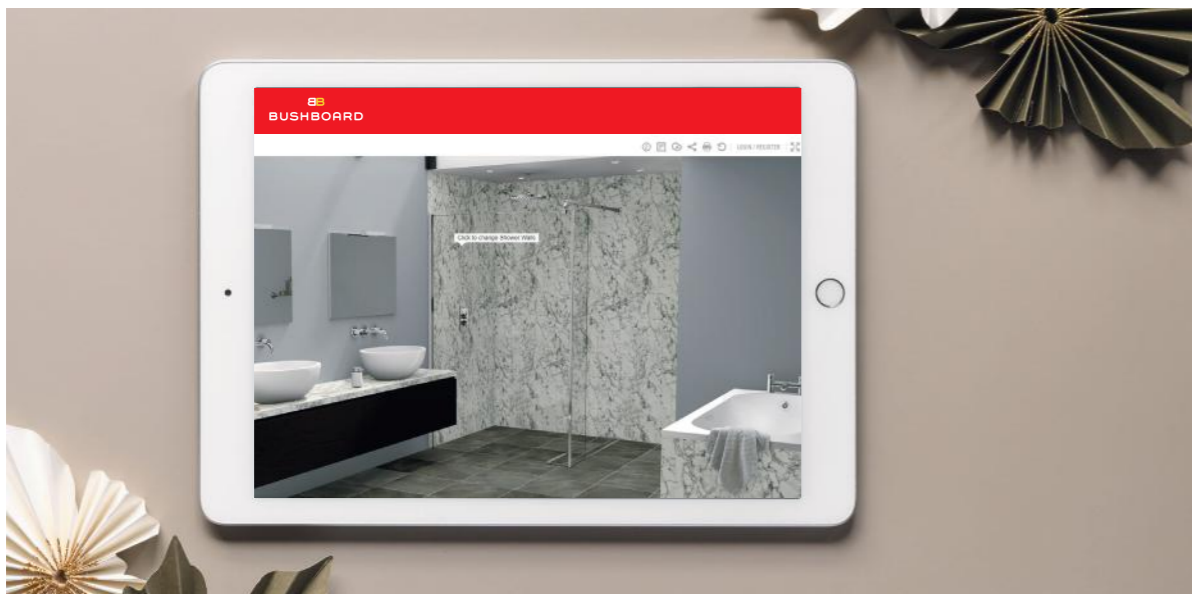

complete

The professional bathroom adhesive

here to help

Choosing a new bathroom is an exciting time and we have all the tools you need.

Start online with our Nuance planner, get creative with our Design Studio and then order your samples and find a retailer. With Nuance it's so easy.

See how Nuance can shape the perfect bathroom from walk-in wetrooms to shower enclosures and family bathrooms.

We will show you how easy it is to transform your bathroom design with Nuance.

Visit www.bushboard.co.uk/nuance