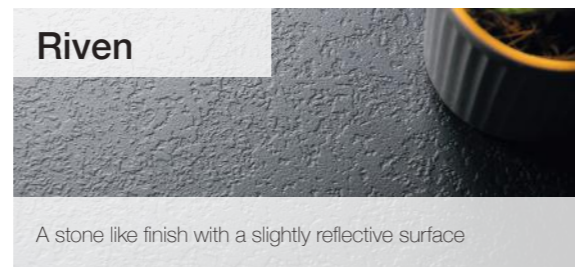

a guide to texture

Marrying the right texture with the right decor is a skill in itself and brings a design to life. We've worked with nine textures across our range to do just that.

Our textures are carefully chosen to complement each decor.

This quick guide helps you see our textures in more detail and look at the matrix on page 50 to see which texture your chosen panel or worksurface is available in.

Don't forget to use our speedy sample service to see the final result for yourself. Simply visit our website to order yours today!