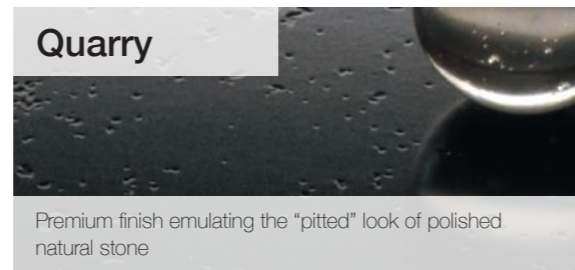

a guide to texture

Marrying the right texture with the right decor is a skill in itself and brings a design to life. We've worked with nine textures across our range to do just that.

Our textures are carefully chosen to complement each decor.

This quick guide helps you see our textures in more detail and look at the matrix on page 50 to see which texture your chosen panel or worksurface is available in.

Don't forget to use our speedy sample service to see the final result for yourself. Simply visit our website to order yours today!