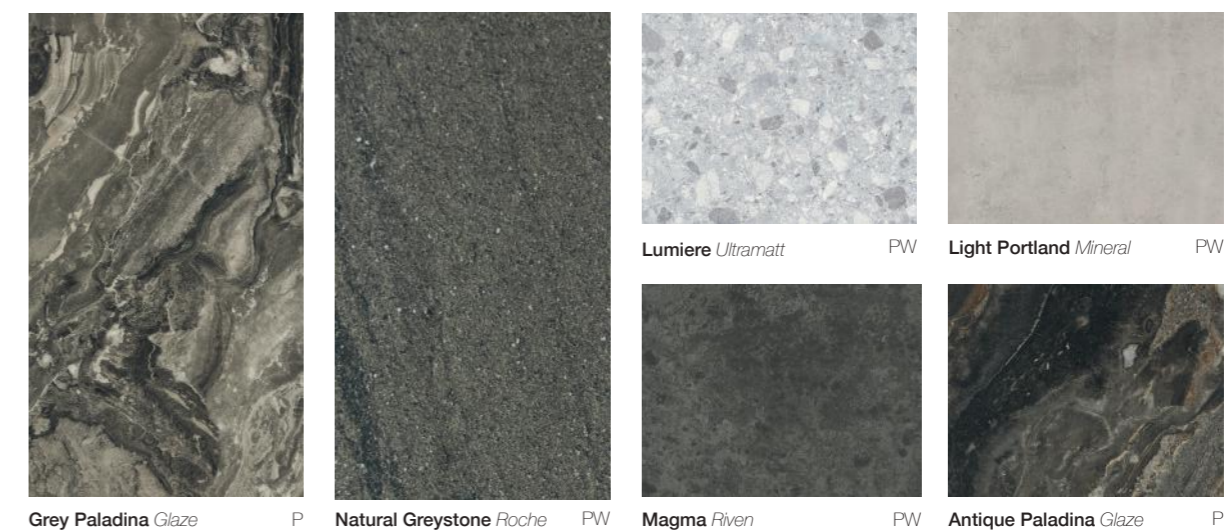

nuance marbles

nuance luxe

P = wall panels | W = worksurface

Check out our texture guide on page 48 to find out what your chosen panel is available in.

nuance woods

nuance earth

nuance stones

To find out more and order samples, visit www.bushboard.co.uk/nuance