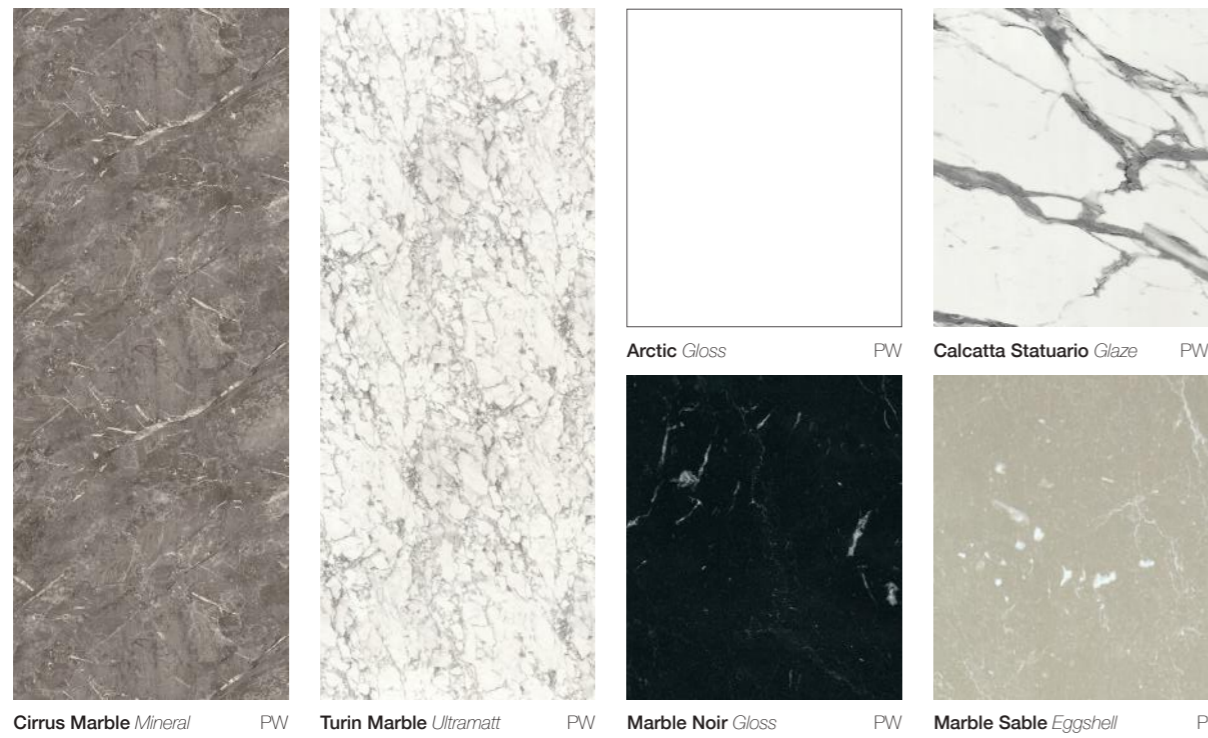

nuance marbles