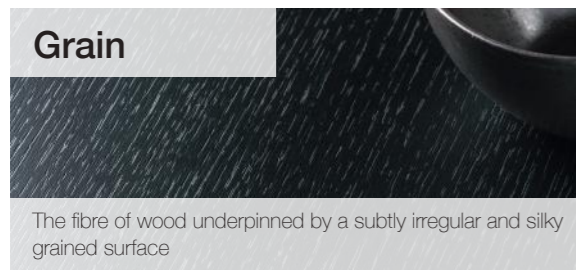

a guide to texture

Marrying the right texture with the right decor is a skill in itself and brings a design to life. We've worked with nine textures across our range to do just that.

Our textures are carefully chosen to complement each decor.

This quick guide helps you see our textures in more detail and look at the matrix on page 50 to see which texture your chosen panel or worksurface is available in.

Don't forget to use our speedy sample service to see the final result for yourself. Simply visit our website to order yours today!