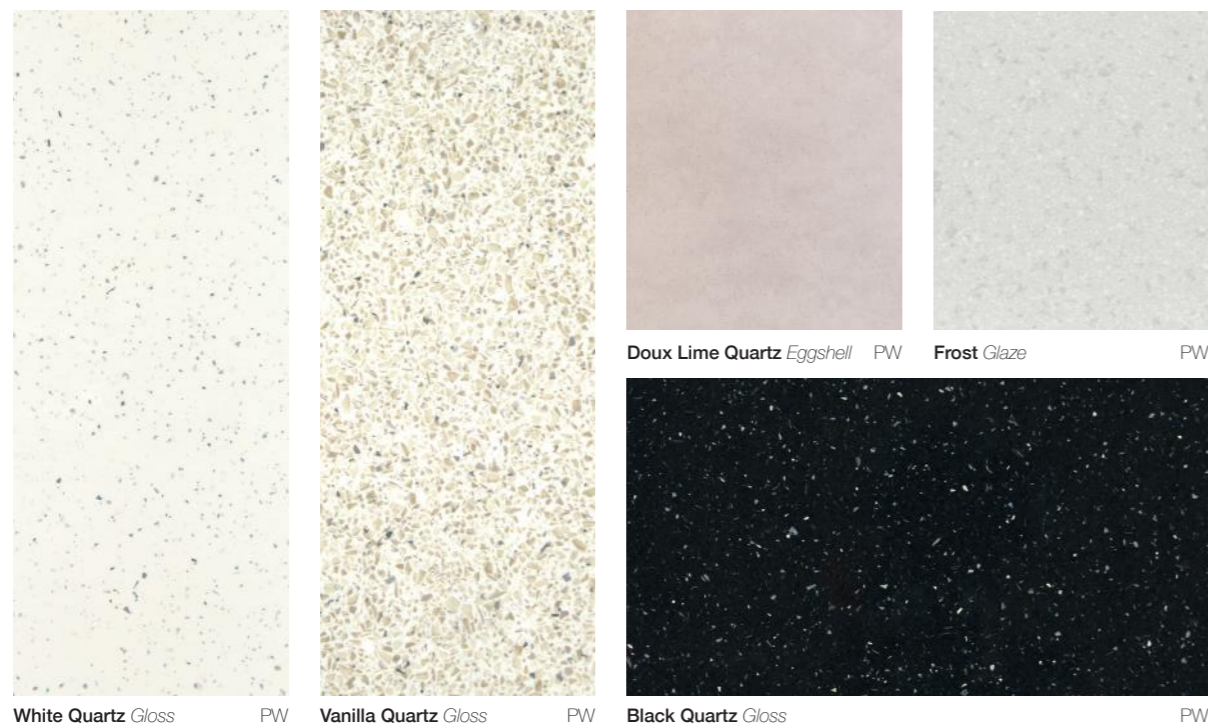

nuance marbles

nuance luxe

P = wall panels | W = worksurface

Check out our texture guide on page 48 to find out what your chosen panel is available in.

nuance woods

nuance earth

nuance stones

To find out more and order samples, visit www.bushboard.co.uk/nuance