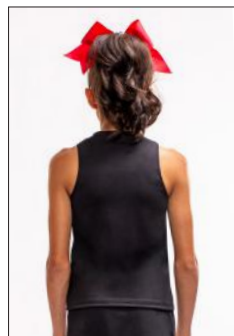

- 88% polyester/12% spandex engineered with lightweight, breathable stretch fabric for comfort and mobility
- Tag-free label
- Covered elastic 1/2" waistband
- Front left side slit opening
- Flatlock stitching provides comfort and helps prevent chafing

6003

Tumble

Tumble

Racerback

Aerial

LADIES FREESTYLE
SUBLIMATED SHELL

228368	Ladies	XS-2XL	MSRP 58.10
228468	Girls	XXS-L	MSRP 58.10

- Heavyweight 88% polyester/12% spandex
- Heat sealed label
- Racerback styling

LADIES FREESTYLE
SUBLIMATED CHEER SKIRT

228374	Ladies	XS-2XL	MSRP 59.40
228474	Girls	XXS-L	MSRP 59.40

- 88% polyester/12% spandex engineered with lightweight, breathable stretch fabric for comfort and mobility
- Tag-free label
- Covered elastic 1/2" waistband