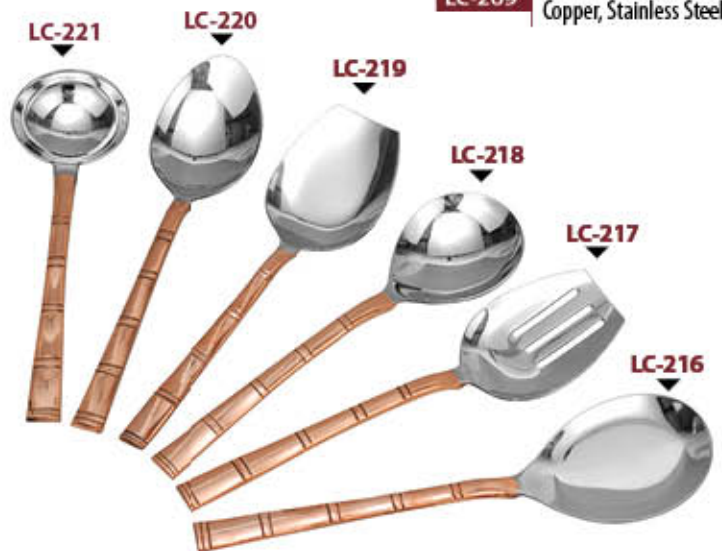

- **LC-221** GOLCHI
  Copper, Stainless Steel
- **LC-220** TABLE SPOON XL
  Copper, Stainless Steel
- **LC-219** SPADE SPOON
  Copper, Stainless Steel
- **LC-218** SERVING SPOON XL
  Copper, Stainless Steel
- **LC-217** SLOTTED SPOON
  Copper, Stainless Steel
- **LC-216** RICE SPOON
  Copper, Stainless Steel