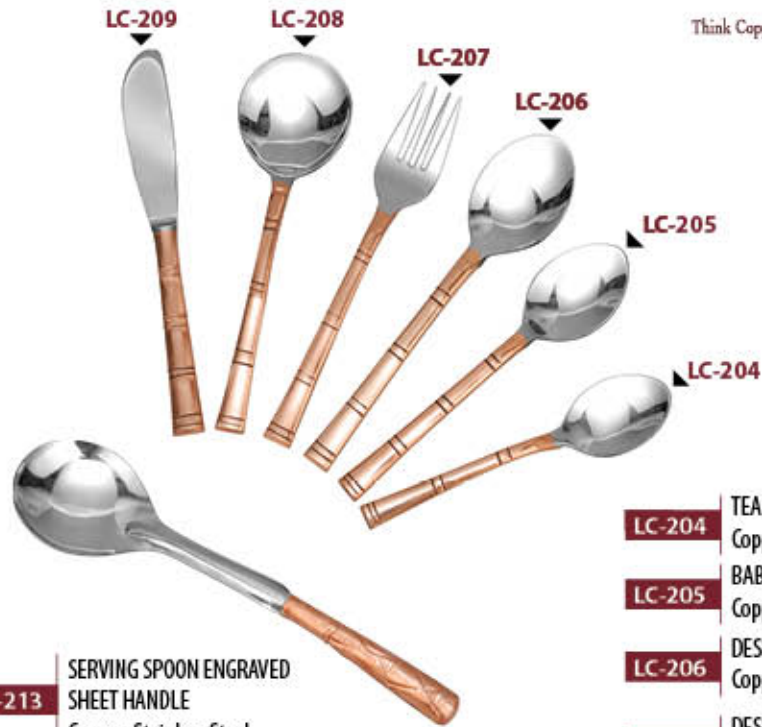

- **LC-204** TEA SPOON
  Copper, Stainless Steel
- **LC-205** BABY SPOON
  Copper, Stainless Steel
- **LC-206** DESSERT / A P SPOON
  Copper, Stainless Steel
- **LC-207** DESSERT / A P FORK
  Copper, Stainless Steel
- **LC-208** SOUP SPOON
  Copper, Stainless Steel
- **LC-209** DESSERT / A P KNIFE
  Copper, Stainless Steel