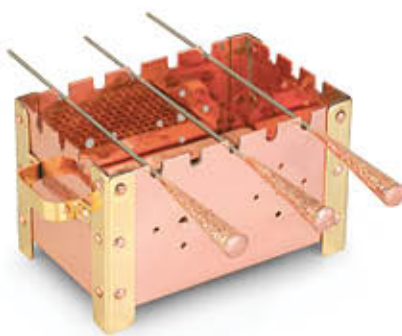

# TABLEWARES

Think Copper Think La Coppera

**LC-167** | CHIP N DIP - Flat  
Copper, Stainless Steel

**LC-168** | CHIP N DIP - Round  
Copper, Stainless Steel

**LC-169** | CHIP N DIP - Oval  
Copper, Stainless Steel

**LC-113.1** | BAR BE CUE - SMALL  
Copper, Brass

**LC-113.2** | BAR BE CUE - BIG  
Copper, Brass

**LC-128** | ICE CREAM CUP  
Copper, Stainless Steel, Brass

**LC-200** | CONTAINER - FLAT  
Copper, Brass | Available in 2 Sizes