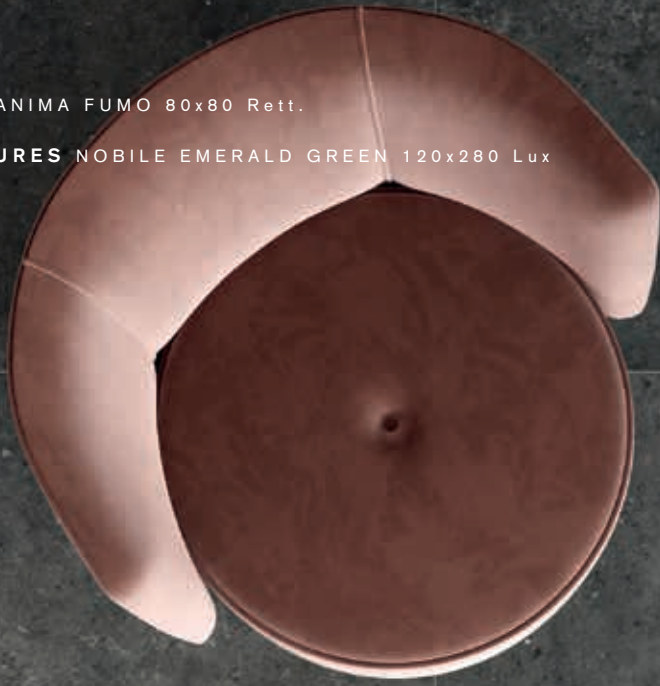

FLOOR ANIMA GHIAIA GRIGIO 60x60 Rett.

A N I M A

ESSENTIAL AND STYLISH

F U M O

FLOOR ANIMA FUMO 80x80 Rett.

FURNITURES NOBILE EMERALD GREEN 120x280 Lux

WALL NOBILE EMERALD GREEN 120x280 Lux

FLOOR ANIMA FUMO 80x80 Rett.