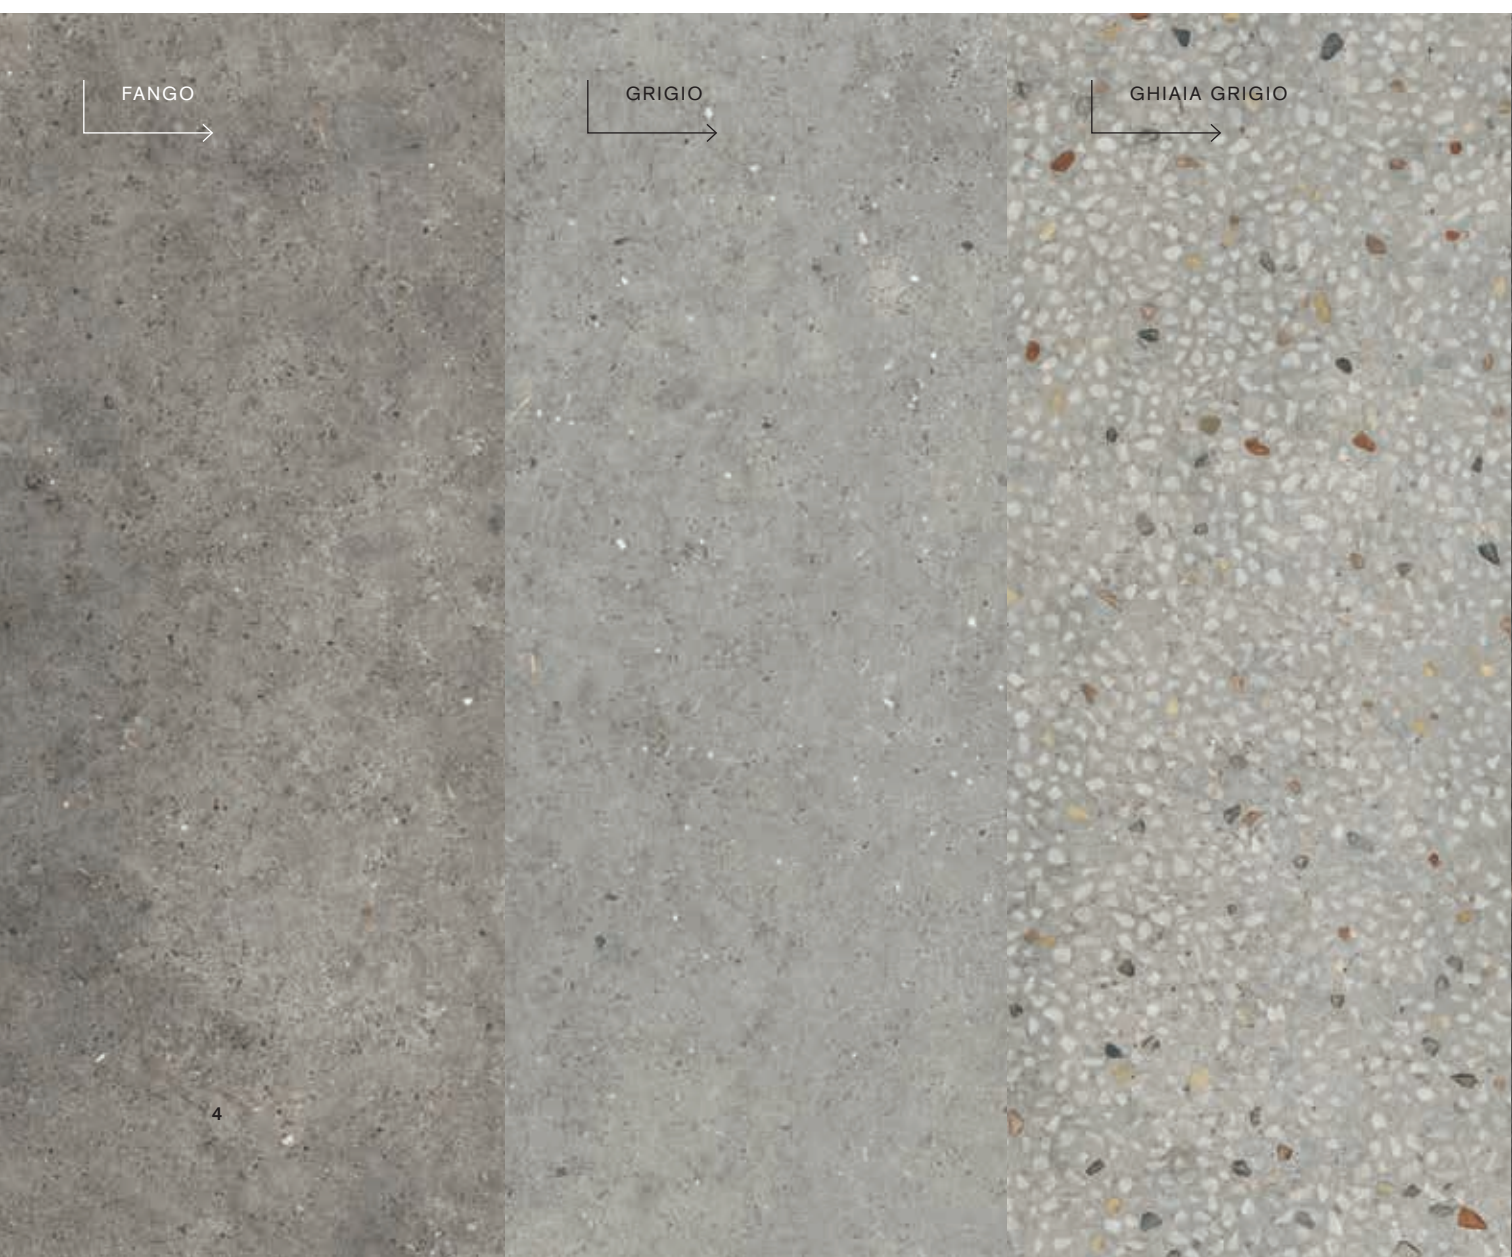

ANIMA

NEI FORMATI A SPESSORE 9 MM ANIMA PRESENTA L'INNOVATIVA SUPERFICIE P.TECH, CHE MIGLIORA LE PERFORMANCE ANTISCIVOLO DEI PAVIMENTI MANTENENDO UNA FINITURA ESTREMAMENTE PIACEVOLE AL TATTO.

FOR SIZES WITH A 9 MM THICKNESS, ANIMA IS PRESENTING THE INNOVATIVE P.TECH SURFACE WHICH IMPROVES NON-SLIP PERFORMANCE OF FLOORS WHILE MAINTAINING A FINISH WITH AN EXTREMELY PLEASANT TOUCH.