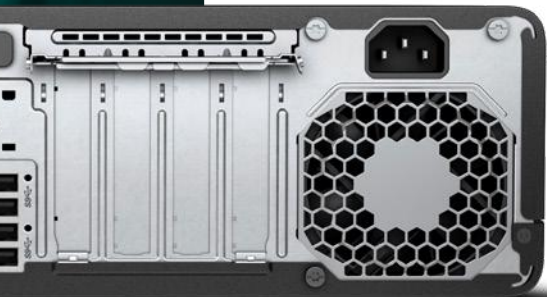

Good
(Second user)

tier **1**

SPECIFICATION

CORE

Processor	i5-8500 3.00GHz	
CPU Cores	Hexa Core (6)	
O/S	Windows 10 or 11 Pro	
Min Memory	8GB	
Max Memory	64GB	
Min HDD	240GB SSD	
Display	Small Form Factor	
Dimensions	33.8cm x 30.8cm x 10cm	(W x D x H)
Weight	Approx. 6.71kg	
Warranty	1 Year	

PORTS

Media Card Reader	No
USB	6x USB 3.1 | 4x USB 2.0
USB-C	Yes
VGA	No
Display Port	Yes
HDMI	No
Ethernet (RJ-45)	Yes

ECO

Carbon saving per unit 60.2kg CO2e

Refurbished in the UK