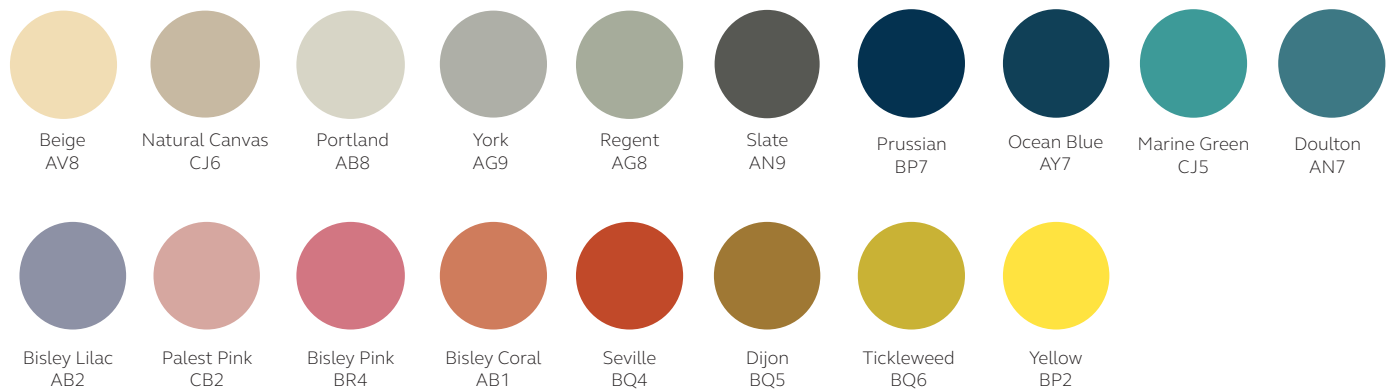

Fabric is Camira Blazer Silcoates (Dark Grey) as standard

PL500

Mosaic - Desk Accessories

H: 103mm (4.1") W: 367mm (14.4")

Product Code	Description	Depth
MOSMALL	Set of six steel storage trays	144mm (5.7")
MOLARGE	Set of eight steel storage trays	267mm (10.5")

MOSMALL

Mosaic - Hanging Accessories

Product Code	Description
MOHANG	Set of four hooks on accessories compatible with Hideaway Wall Desk, Platform & MultiTask

MOHANG

Mosaic

Specification Notes

Locking options

There are no locking options available for Platform or Mosaic.

Finish options:

Palette one

Palette two
5% surcharge applies.

Additional materials

Platform fabric top is available in Camira Silcoates Grey only.