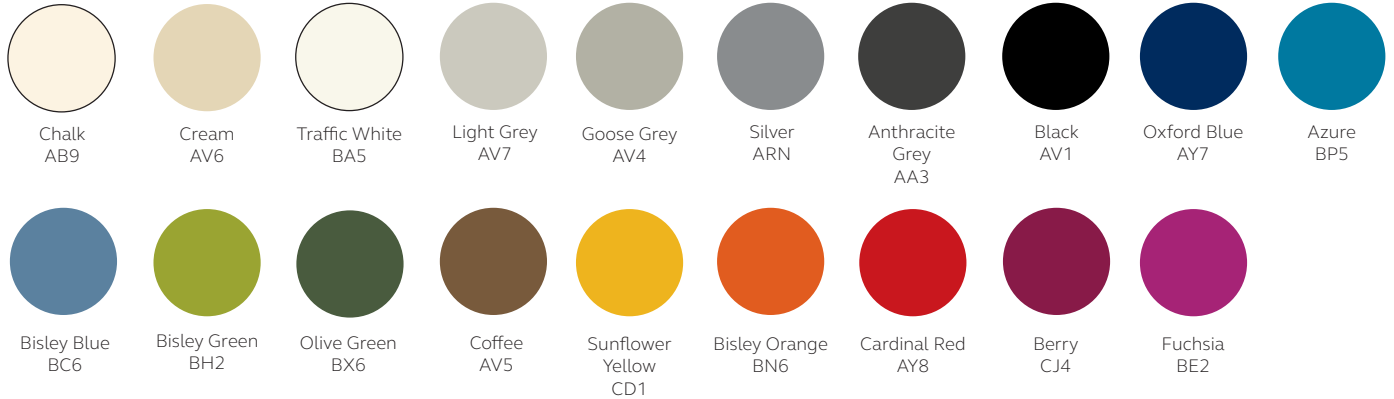

Fabric is Camira Blazer Silcoates (Dark Grey) as standard

PL500

Mosaic - Desk Accessories

H: 103mm (4.1") W: 367mm (14.4")

Product Code	Description	Depth
MOSMALL	Set of six steel storage trays	144mm (5.7")
MOLARGE	Set of eight steel storage trays	267mm (10.5")

MOSMALL

Mosaic - Hanging Accessories

Product Code	Description
MOHANG	Set of four hooks on accessories compatible with Hideaway Wall Desk, Platform & MultiTask

MOHANG

Mosaic

Specification Notes

Locking options

There are no locking options available for Platform or Mosaic.

Finish options:

Palette one

Palette two
5% surcharge applies.

Additional materials

Platform fabric top is available in Camira Silcoates Grey only.

Please note: The base tray for the Mosaic desk accessories are only available in Anthracite Grey. Please specify the two accent colours for additional items from the paint palette listed above.

BISLEY