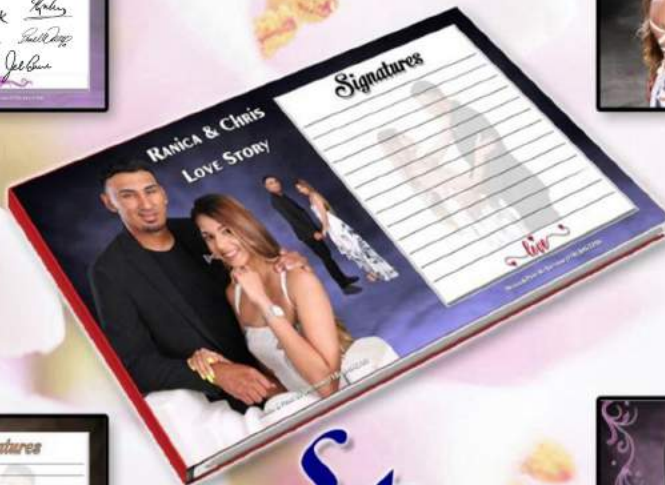

SICGB-PG-109

Guest Book

Ranica

Chris

&

Spectrum Imaging Center

(12" x 12") Event Guest Book

SICGB-PG-101