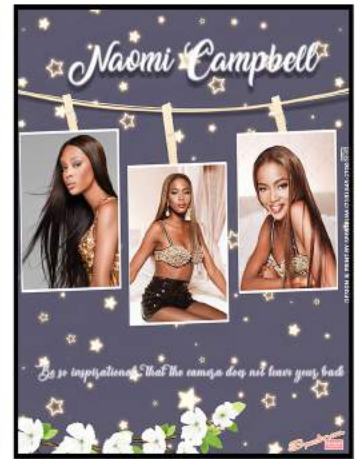

Model Comp Cards

SMC-604

CARD STOCK

25 (8.5x11) $6.00 Each
50 (8.5x11) $5.00 Each
75 (8.5x11) $4.00 Each
100 (8.5x11) $3.50 Each

OTHER SIZE / STOCK AVAILABLE

PRINTING CENTER
IMAGING CENTER
SHIPPING CENTER

129-08 LIBERTY AVENUE,
RICHMOND HILL, NY 11419

(718) 845-2700
Fax: (718) 641-9200
WEBSITE: WWW.SPECTRUMIMAGINGCENTER.COM
EMAIL: INFO@SPECTRUMIMAGINGCENTER.COM

• PRINTING • T-SHIRTS • SIGNS • PROMOS & GIFTS • PHOTOS • VIDEOS • PACK & SHIP