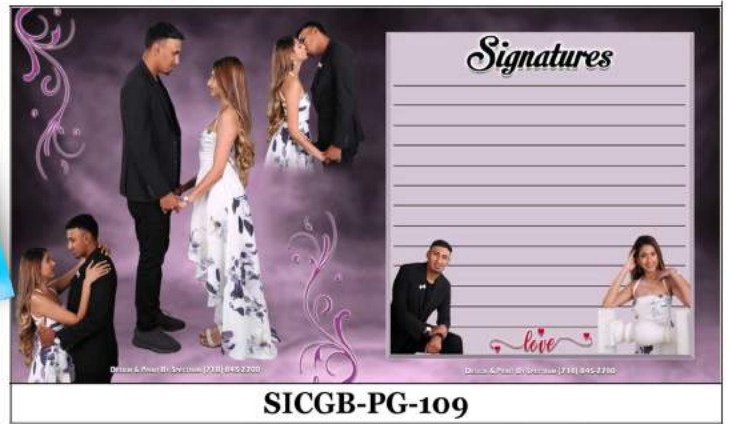

(12" x 12") Event Guest Book

SICGB-PG-109