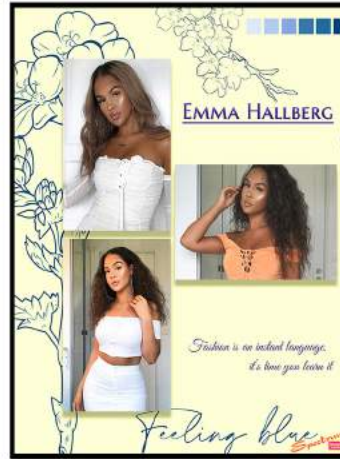

Model Comp Cards

SMC-603

CARD STOCK

25 (8.5x11) $6.00 Each
50 (8.5x11) $5.00 Each
75 (8.5x11) $4.00 Each
100 (8.5x11) $3.50 Each

OTHER SIZE / STOCK AVAILABLE

PRINTING CENTER
IMAGING CENTER
SHIPPING CENTER

129-08 LIBERTY AVENUE,
RICHMOND HILL, NY 11419

(718) 845-2700
Fax: (718) 641-9200
WEBSITE: WWW.SPECTRUMIMAGINGCENTER.COM
EMAIL: INFO@SPECTRUMIMAGINGCENTER.COM

• PRINTING • T-SHIRTS • SIGNS • PROMOS & GIFTS • PHOTOS • VIDEOS • PACK & SHIP