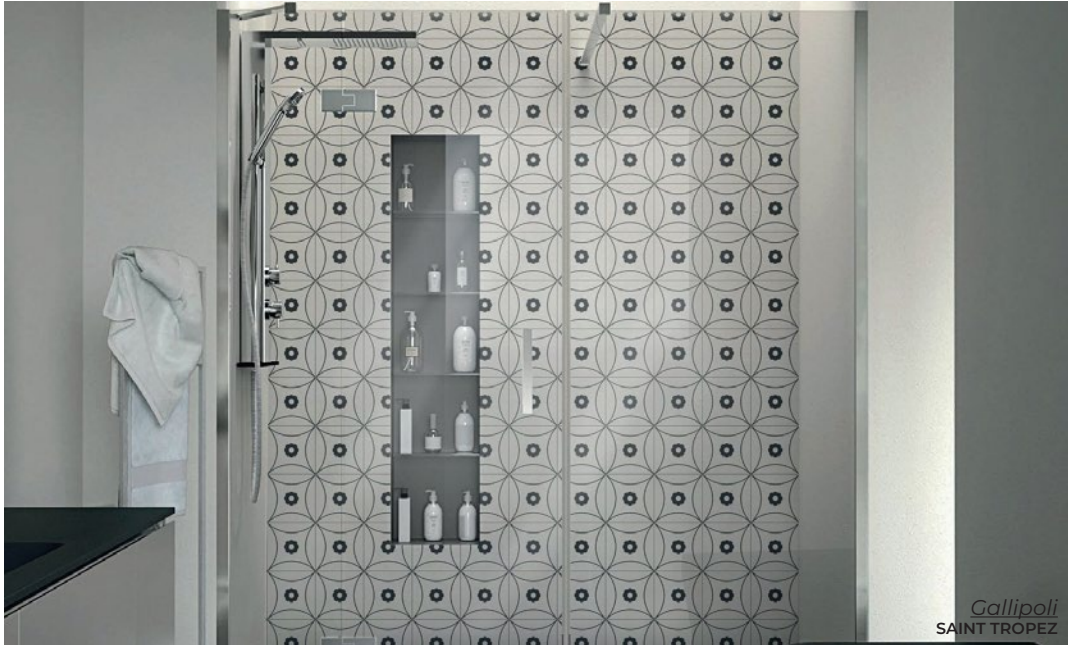

Block
HEX MIX

Prestigio Onyx
GREY

CC Mosaics
WHITE HEX

Glocal
ABSOLUTE

Gallipoli
SAINT TROPEZ