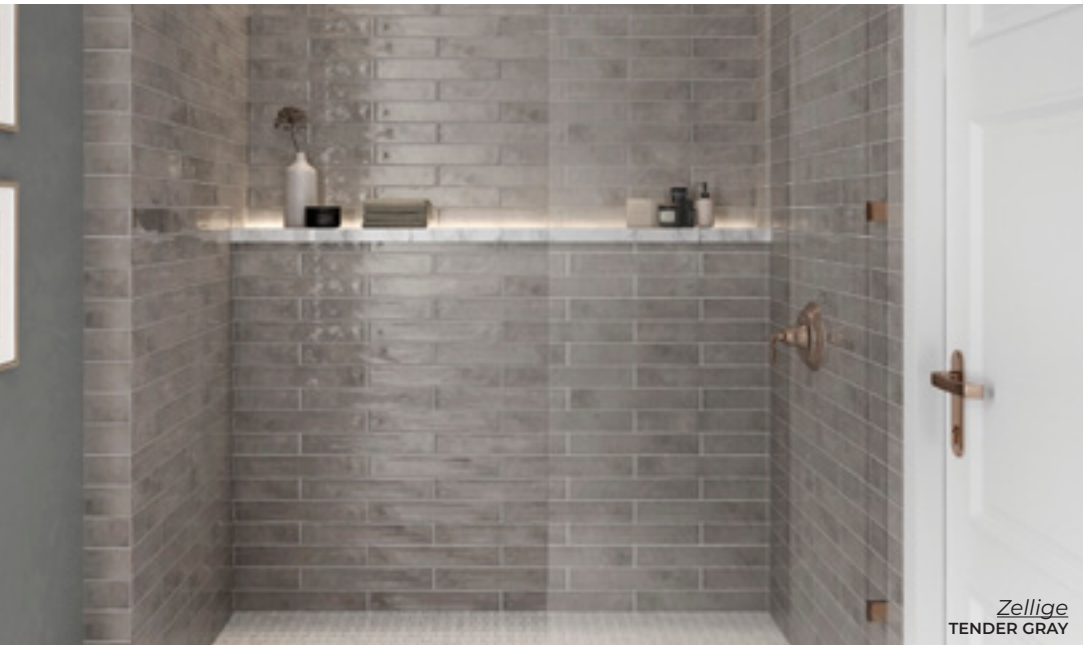

Block
AZUL & HEX BLANCO

Rockart
DAISY

Maialica
TENDER GREY

Lumina
BIANCO CURVE

Zellige
TENDER GRAY

Calacata Gold
CALACATA GOLD

WOW Glow
TAUPE

Origin
CYPRESS & BIRCH WHITE