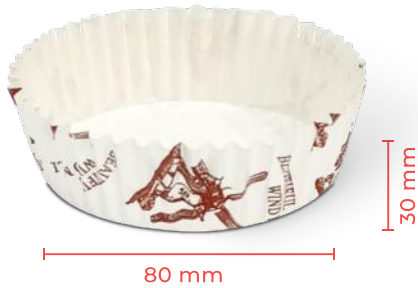

**Blue
White Dot**

**Green
White Dot**

**Beautiful
Roses**

Brown Abstract

Sun Flower

Number

PET ROUND 80

Paper Case