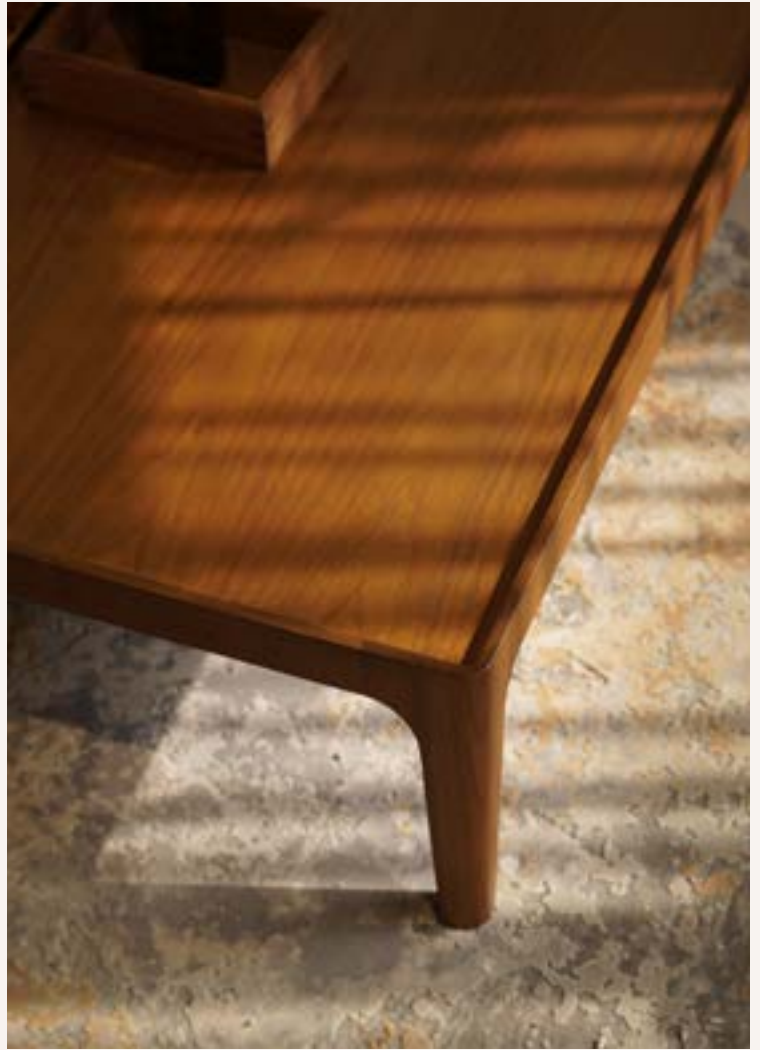

Carefully selected materials

We have a strong affinity for natural materials like solid wood and veneer—oak, walnut, and ash—because they perfectly embody our New Scandinavian style. Not only are these materials visually appealing, but they're also durable and connect us with nature. Our wood and veneer tops exude warmth and beauty, with each piece of Poet wood furniture being uniquely crafted to last for generations.

Toronto cocktail table designed by YOO