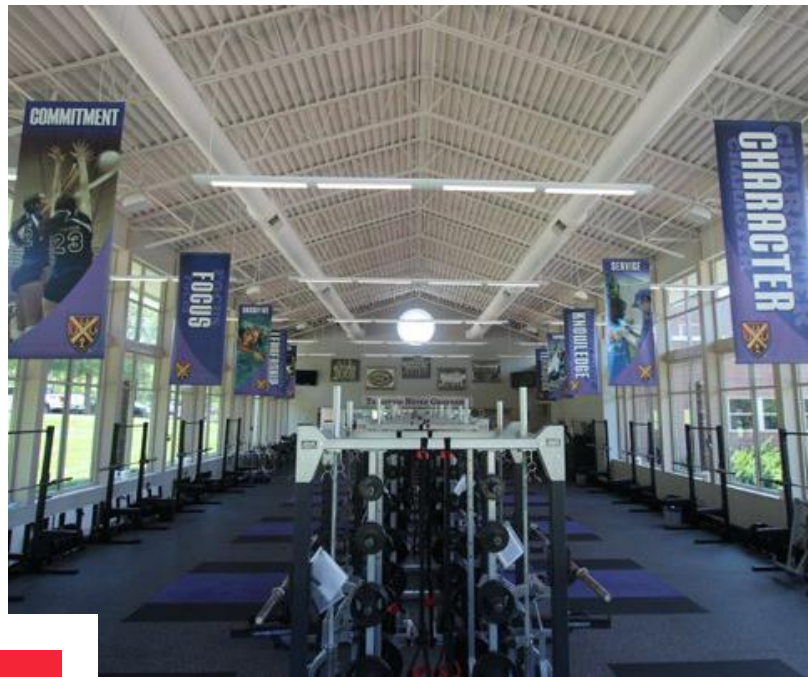

FIRST
PRESBYTERIAN
CHURCH
EST. 1811

SOUT