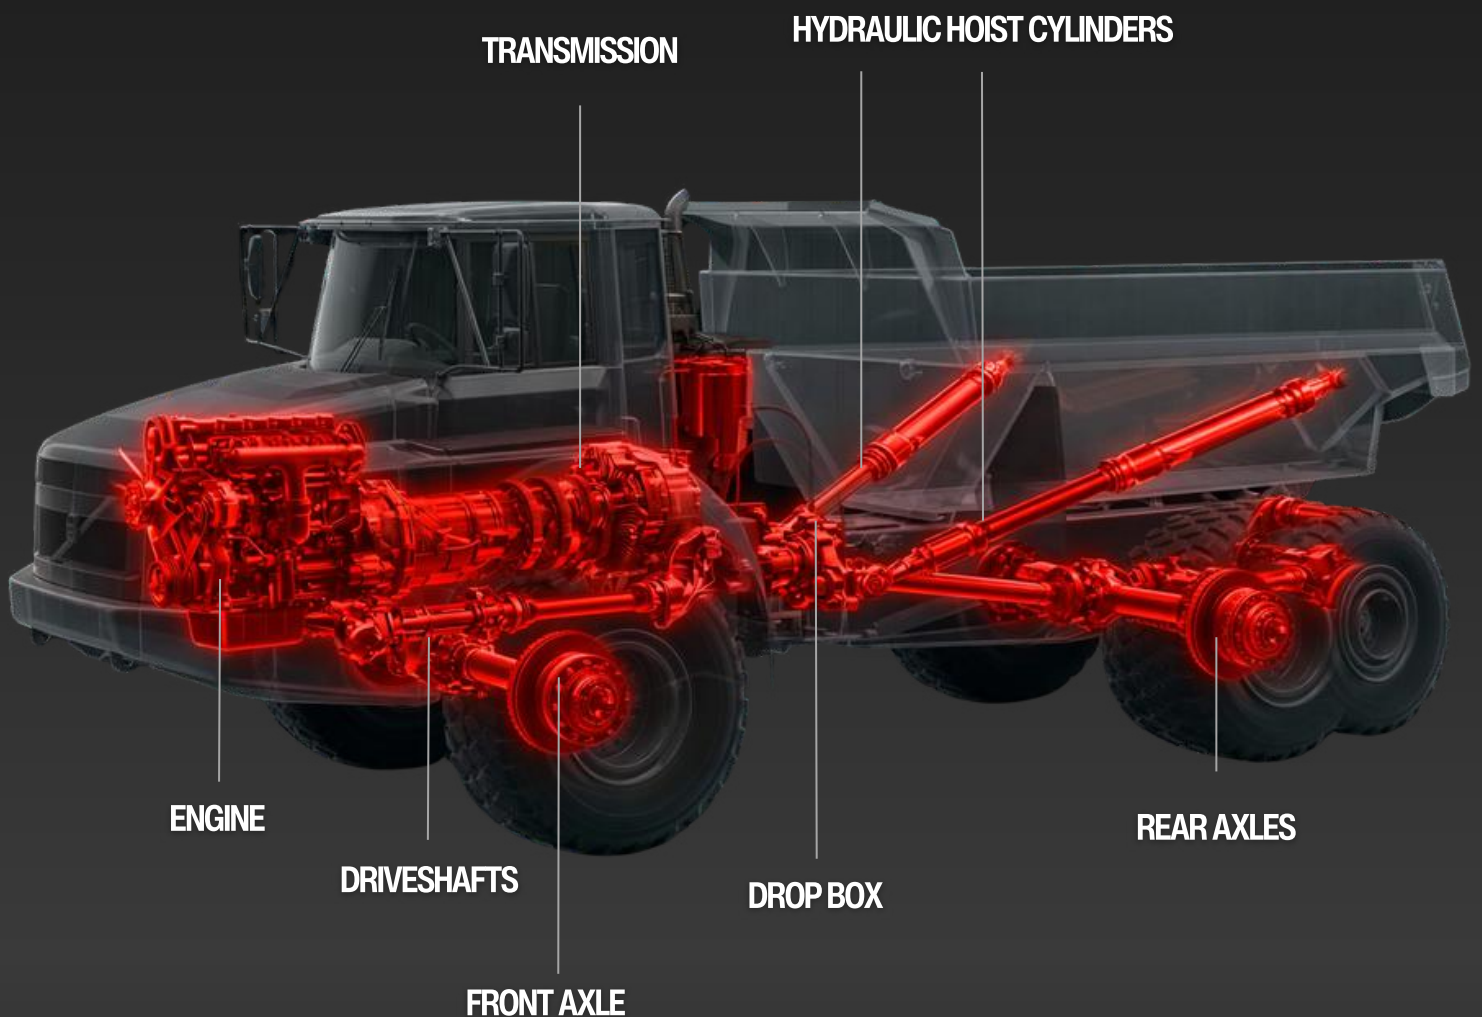

OE-NUMBER: 1656301

OIL PICKUP

OE-NUMBER: 15180349

CURRENTLY DISMANTLING

VOLVO A40G

Midwest Industrial Sales is currently dismantling a Volvo A40G articulated hauler. This unit is being carefully torn down by our experienced technicians, with each major component professionally removed, inspected, and rebuilt. From the engine and transmission to differentials, final drives, and hydraulic components, all major assemblies will be processed and made available for purchase.