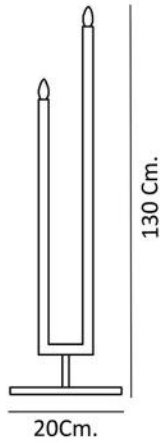

IN DETAIL

MAIN MATERIALS
Ebonized Ash

FINISHES
Body varnished

CUSTOMIZABLE
Yes

SPECIFICATIONS
E14 bulb led included
3,5W 2700K 470lm
220-240V, 50-60Hz
IP20 Class II
Energy label D

MATERIALES PRINCIPALES
Fresno oscurecido

ACABADOS
Cuerpo barnizado

PERSONALIZABLE
Si

ESPECIFICACIONES
Bombillas led E14 incluidas
3,5W 2700K 470lm
220-240V, 50-60Hz
IP20 Clase II
Etiqueta energética D

IP20 **CE**