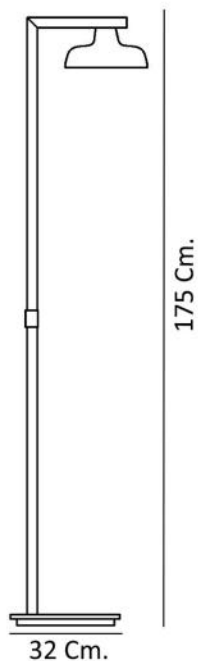

IN DETAIL

MAIN MATERIALS

Ash / beech

FINISHES

Body varnished
Lamp shade sealed

CUSTOMIZABLE

Yes

SPECIFICATIONS

G10 bulb led included
5W 2700K 450lm
220-240V, 50-60Hz
IP20 Class II
Energy label E

MATERIALES PRINCIPALES

Fresno / haya

ACABADOS

Cuerpo barnizado
Pantalla sellada

PERSONALIZABLE

Si

ESPECIFICACIONES

Bombilla led G10 incluida
5W 2700K 450lm
220-240V, 50-60Hz
IP20 Clase II
Etiqueta energética E

IP20 CE ♻️ ⚡️ ♻️