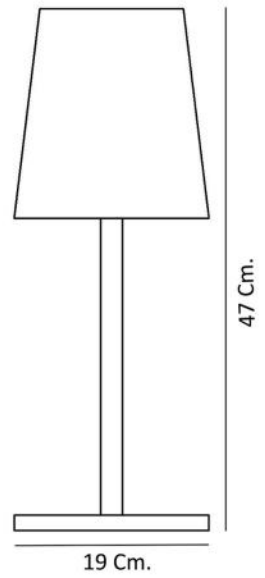

IN DETAIL

MAIN MATERIALS

Ash / rattan

FINISHES

Body varnished
Lamp shade sealed

CUSTOMIZABLE

Yes

SPECIFICATIONS

E14 bulb led included
3,5W 2700K 470lm
220-240V, 50-60Hz
IP20 Class II
Energy label D

MATERIALES PRINCIPALES

Fresno / ratán

ACABADOS

Cuerpo barnizado
Pantalla sellada

PERSONALIZABLE

Si

ESPECIFICACIONES

Bombilla led E14 incluida
3,5W 2700K 470lm
220-240V, 50-60Hz
IP20 Clase II
Etiqueta energética D

IP20 CE ♻️ 💡 ♻️