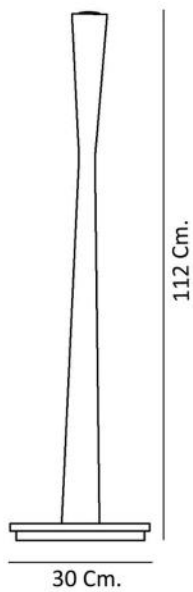

IN DETAIL

MAIN MATERIALS
Ash

FINISHES
Body varnished

CUSTOMIZABLE
Yes

SPECIFICATIONS
G10 bulb led included
5W 2700K 450lm
220-240V, 50-60Hz
IP20 Class II
Energy label D

MATERIALES PRINCIPALES
Fresno

ACABADOS
Cuerpo barnizado

PERSONALIZABLE
Si

ESPECIFICACIONES
Bombilla led G10 incluida
5W 2700K 450lm
220-240V, 50-60Hz
IP20 Clase II
Etiqueta energética D

IP20 CE ♻️ 💡 🌱