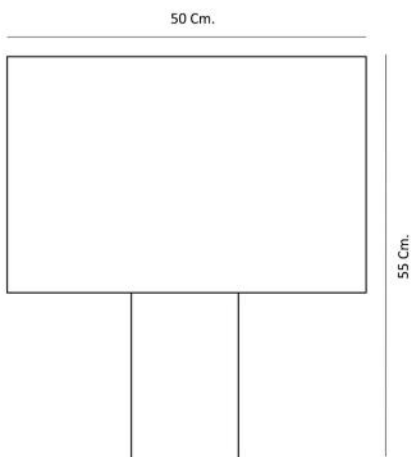

IP20 CE ♻️ 💡 🌱