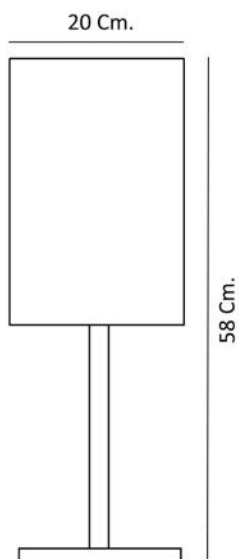

IN DETAIL

MAIN MATERIALS

Ash / rattan

FINISHES

Body varnished
Lamp shade sealed

CUSTOMIZABLE

Yes

SPECIFICATIONS

E14 bulb led included
3,5W 2700K 470lm
220-240V, 50-60Hz
IP20 Class II
Energy label D

MATERIALES PRINCIPALES

Fresno / ratán

ACABADOS

Cuerpo barnizado
Pantalla sellada

PERSONALIZABLE

Si

ESPECIFICACIONES

Bombilla led E14 incluida
3,5W 2700K 470lm
220-240V, 50-60Hz
IP20 Clase II
Etiqueta energética D

IP20 CE ♻️ 💡 🌱