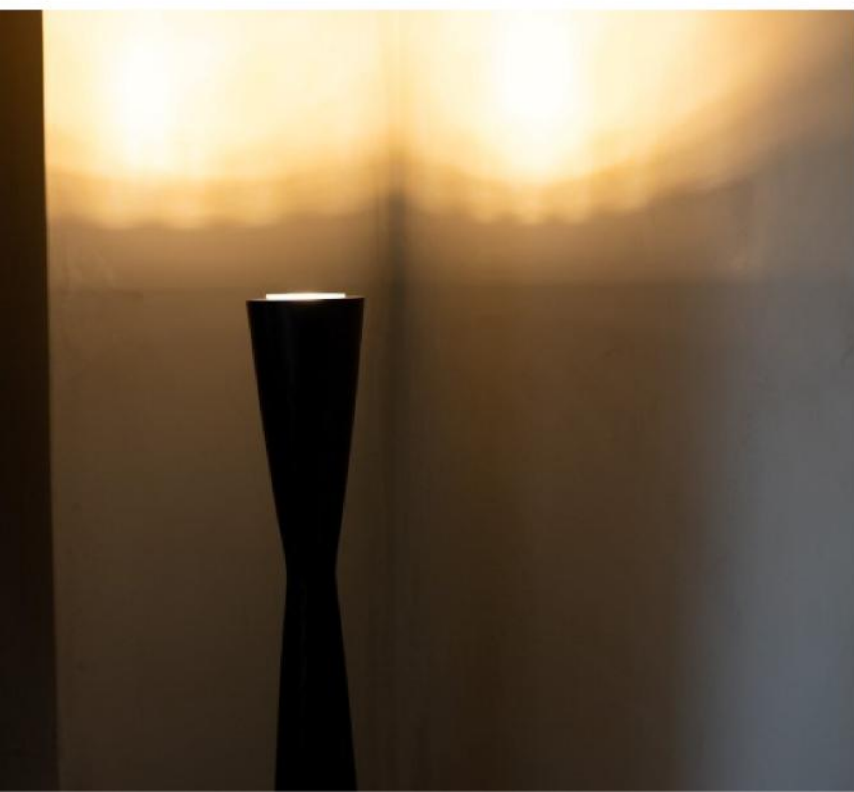

IN DETAIL

MAIN MATERIALS

Ebonized ash

FINISHES

Body varnished

CUSTOMIZABLE

Yes

SPECIFICATIONS

G10 bulb led included

5W 2700K 450lm

220-240V, 50-60Hz

IP20 Class II

Energy label E

MATERIALES PRINCIPALES

Fresno oscurecido

ACABADOS

Cuerpo barnizado

PERSONALIZABLE

Si

ESPECIFICACIONES

Bombilla led G10 incluida

5W 2700K 450lm

220-240V, 50-60Hz

IP20 Clase II

Etiqueta energética E

IP20 C E ♻️ 💡 ♻️