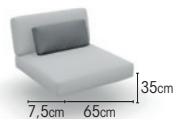

CUSHIONS

1x seat + back

sunbrella natte grey chiné
 sunbrella natte sooty
 sunbrella mezzo mist

02-001075

02-001074

02-001359

DECO CUSHIONS

CENTER