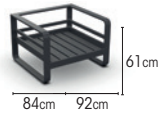

02-000788

02-000916

RENO COMPONENTS

FRAME powder coated aluminium
alu charcoal mat
alu white mat

TABLE TOPS
glass light grey

COMPONENTS

1seat
charcoal 01-000159
white 01-000168

2seats
charcoal 01-000160
white 01-000169