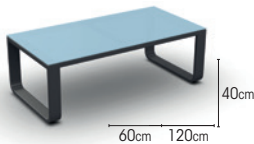

coffee table
charcoal 01-000615
white 01-000616
glass light grey
glass light grey