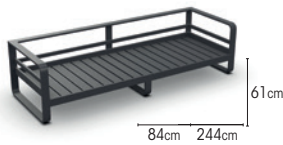

02-000788

02-000916

RENO COMPONENTS

FRAME powder coated aluminium
alu charcoal mat
alu white mat

TABLE TOPS
glass light grey

COMPONENTS

1seat
charcoal 01-000159
white 01-000168

2seats
charcoal 01-000160
white 01-000169