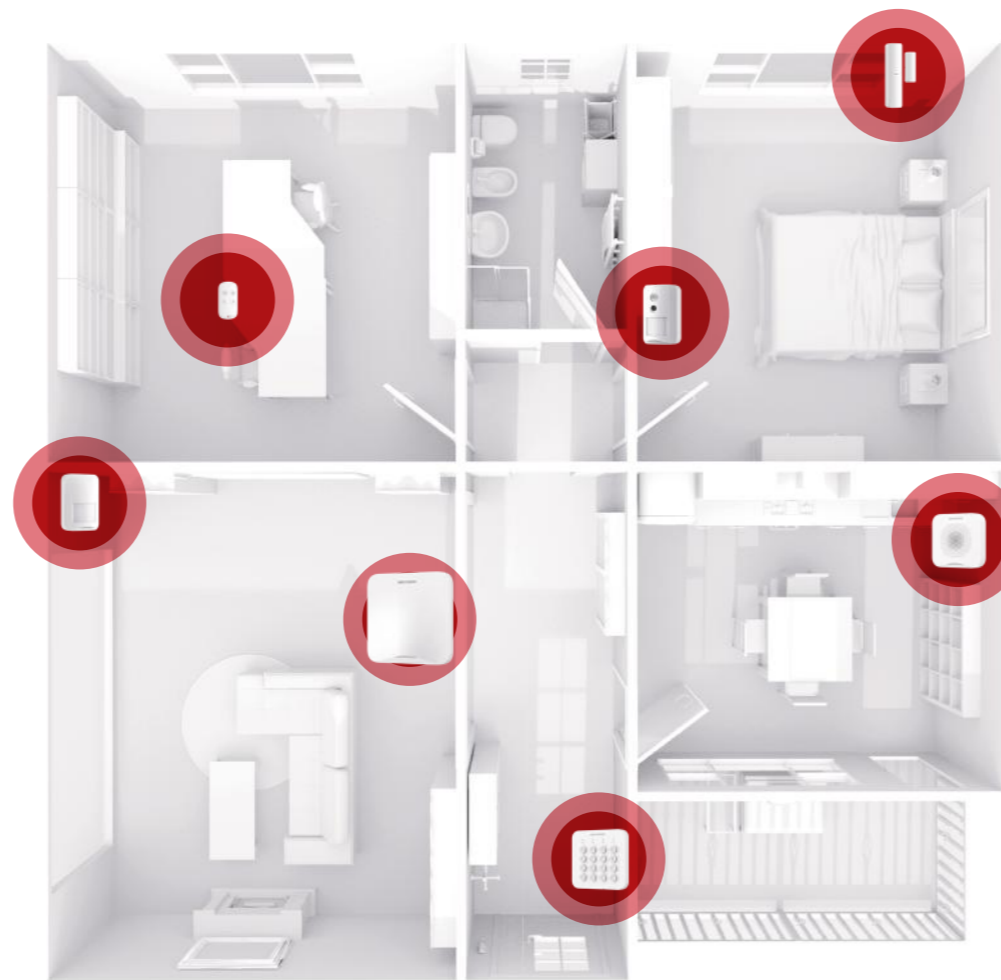

Supports 4 communication channels

Including **Wi-Fi** (Standard), **2G** (L Model), **4G** (M Model) and **LAN** (separately)

Easy integration with ARC

SIA/CID protocols allow direct connection to ARC or connection via Open Things Access Protocol (OTAP)

Hassle-free installation

Time-saving to assemble by sliding design

Instant alarm notification

Stay updated on what's happening around you with our self-developed wireless technologies

www.hikvision.com
support@hikvision.com