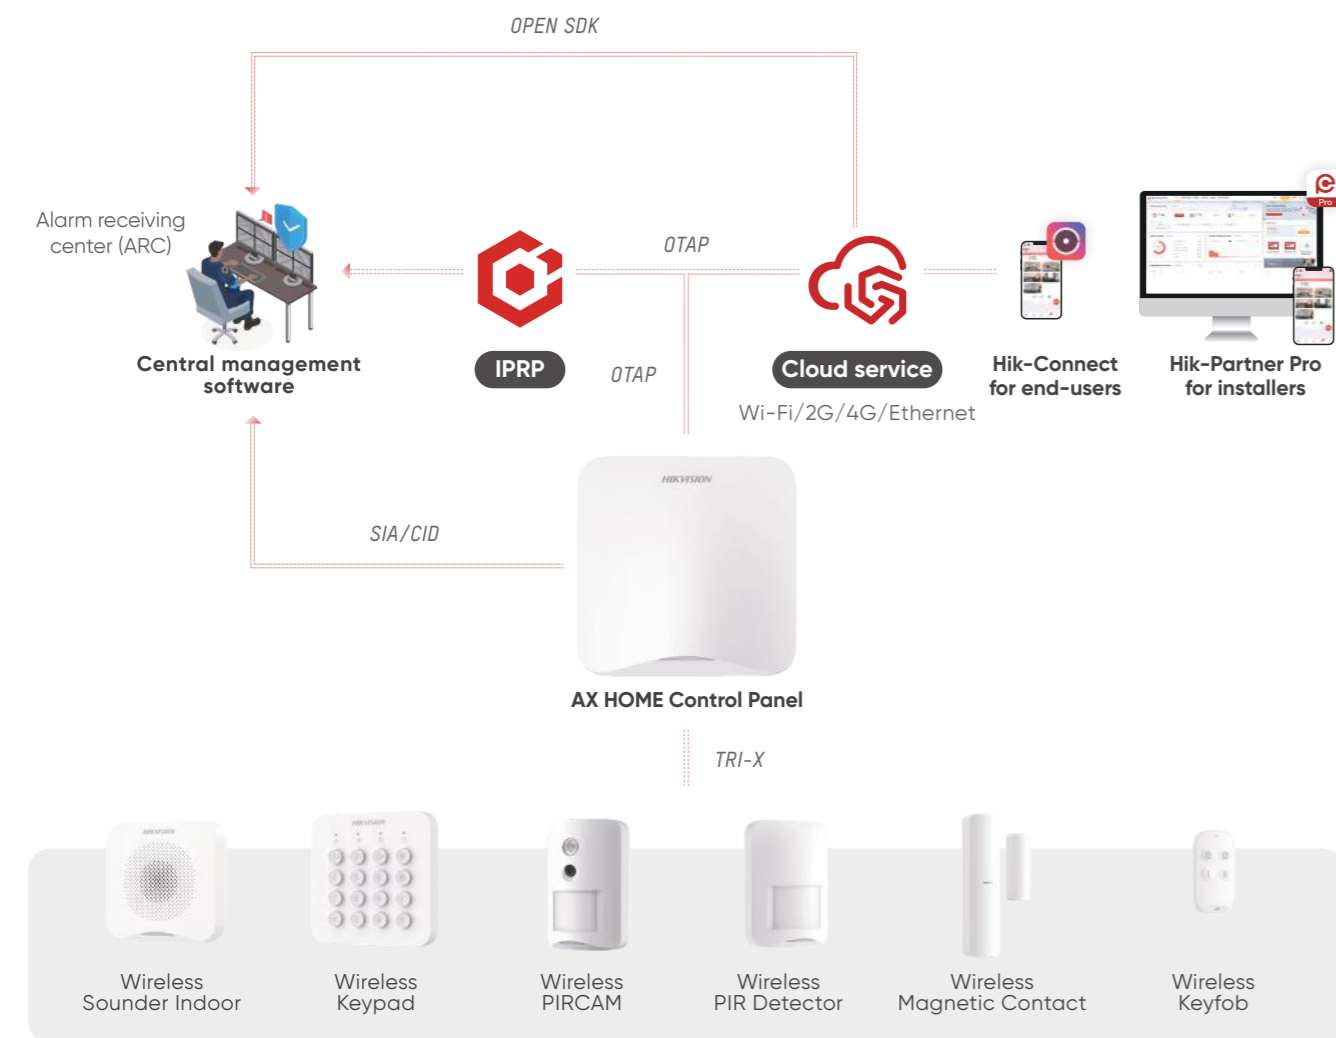

What We Offer

Hikvision's AX HOME series wireless alarm system offers a cost-effective, reliable and user-friendly solution to protect your home and care whatever counts. With intuitive app interfaces and wizards, you can effortlessly set up and take control of the system. Enjoy simplicity, low power consumption, quick response, and affordability with AX HOME Series.

Supports 4 communication channels

Including **Wi-Fi** (Standard), **2G** (L Model), **4G** (M Model) and **LAN** (separately)

Easy integration with ARC

SIA/CID protocols allow direct connection to ARC or connection via Open Things Access Protocol (OTAP)

AX HOME Series

Wireless Alarm System

Caring Whatever Counts

HIKVISION

Product Showcase

AX HOME Control Panel

The control panel* boasts an energy-saving, considerably cost-effective platform for power consumption and cellular data usage. Its built-in battery life can last for at least 12 hours. Its communication range can be up to 2,000 m.

Suitable for special scene installation

1 external 4G antenna, adapt to special requirement such as embedded installation

*Note: The AX HOME control panel is available in the 101 (Wi-Fi), 102 (Wi-Fi+2G) and 103 (Wi-Fi+4G) series, and the LAN module is sold separately.