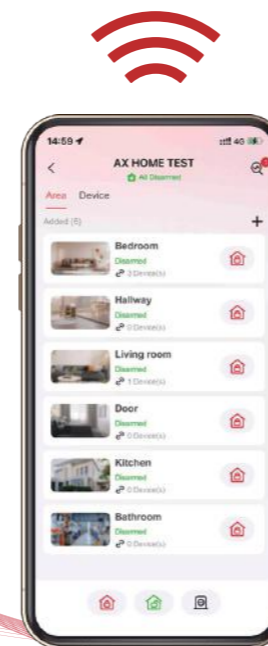

Supports 4 communication channels

Including **Wi-Fi** (Standard), **2G** (L Model), **4G** (M Model) and **LAN** (separately)

Easy integration with ARC

SIA/CID protocols allow direct connection to ARC or connection via Open Things Access Protocol (OTAP)

Hassle-free installation

Time-saving to assemble by sliding design

Instant alarm notification

Stay updated on what's happening around you with our self-developed wireless technologies

www.hikvision.com
support@hikvision.com

AX HOME Series

Wireless Alarm System

Caring Whatever Counts

HIKVISION

Product Showcase

AX HOME Control Panel

The control panel* boasts an energy-saving, considerably cost-effective platform for power consumption and cellular data usage. Its built-in battery life can last for at least 12 hours. Its communication range can be up to 2,000 m.