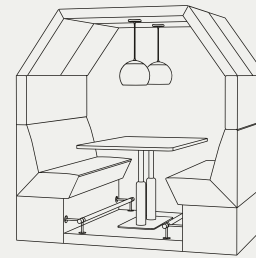

Seating

2P - 80 CM WIDE

4P- 160 CM WIDE

6P - 240 CM WIDE

Seat height

B 46 CM

MB 60 CM

HB 80 CM