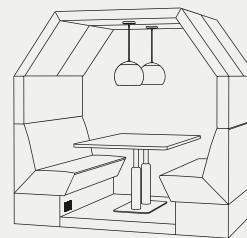

EXTRA WALLSOCKET IN PLINTH