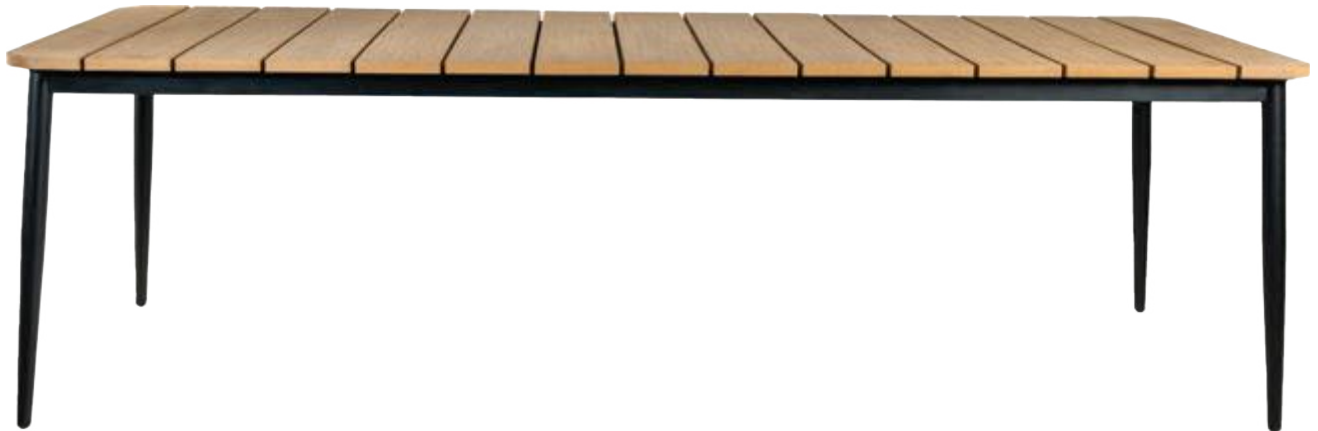

NEW S RIVER 260 T