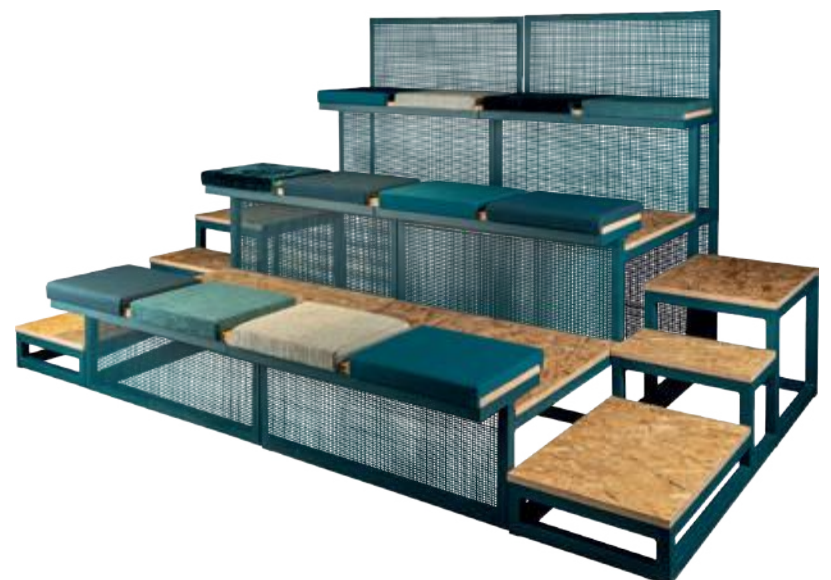

Usable on  
both sides

TACTILE MULTIBOARD

TACTILE TRIBUNE STAIRS

TACTILE TRIBUNE

TACTILE TRIBUNE

TACTILE HIGH | 150 CM WIDE

TACTILE LOW | 200 CM WIDE

TACTILE HIGH | 100 CM WIDE