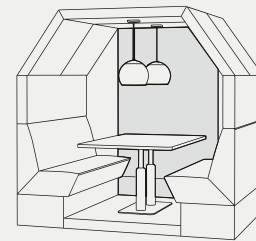

PARTIAL BACK PANEL