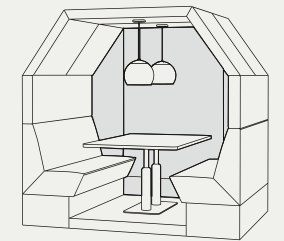

FULL BACK PANEL

Options