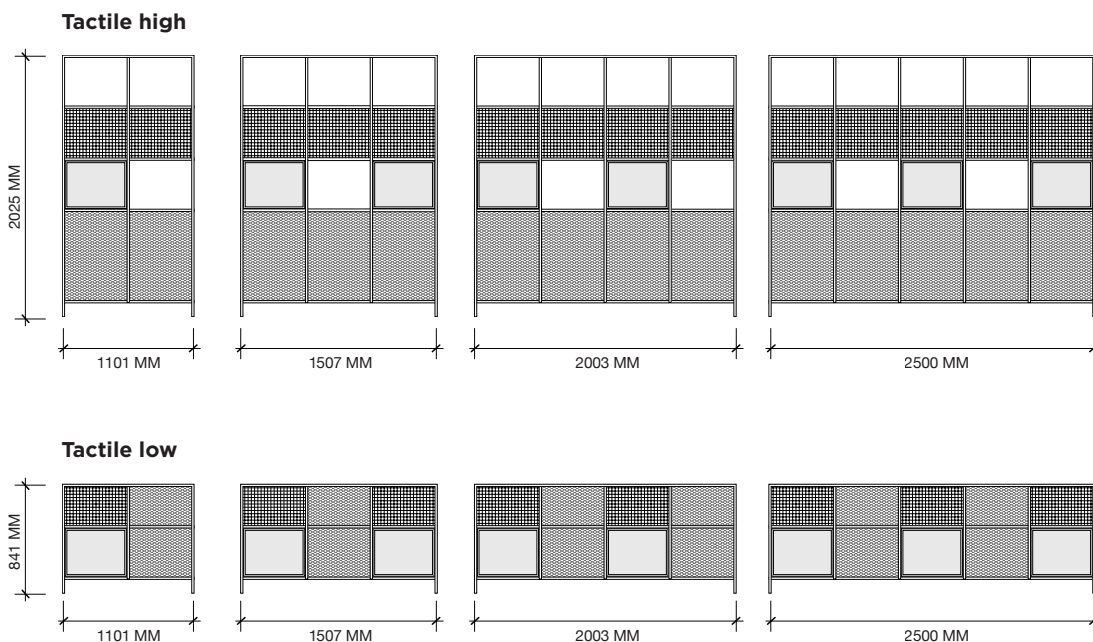

TACTILE SIZES

Met het Tactile kastensysteem kun je eindeloos combineren. De kasten zijn verkrijgbaar in vier verschillende breedtes van 50 cm tot 250 cm en twee verschillende hoogtes.

With the Tactile cupboard system, you can make endless combinations. The cupboards are available in four different widths from 50 cm to 250 cm and in two different heights.