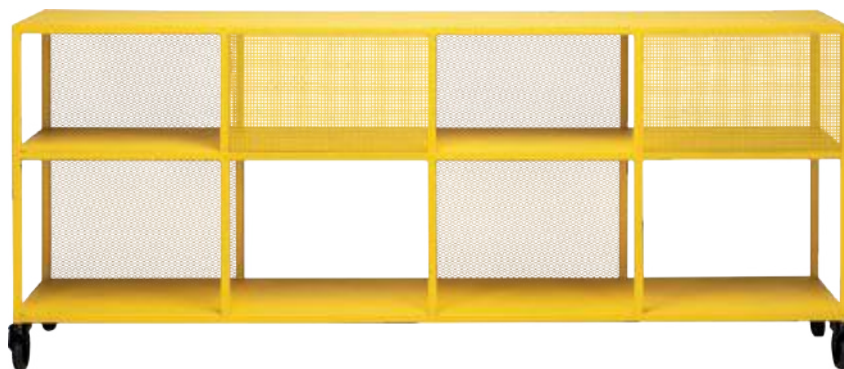

Usable on  
both sides

TACTILE MULTIBOARD

TACTILE TRIBUNE STAIRS

TACTILE TRIBUNE

TACTILE TRIBUNE

TACTILE HIGH | 150 CM WIDE

TACTILE LOW | 200 CM WIDE

TACTILE HIGH | 100 CM WIDE