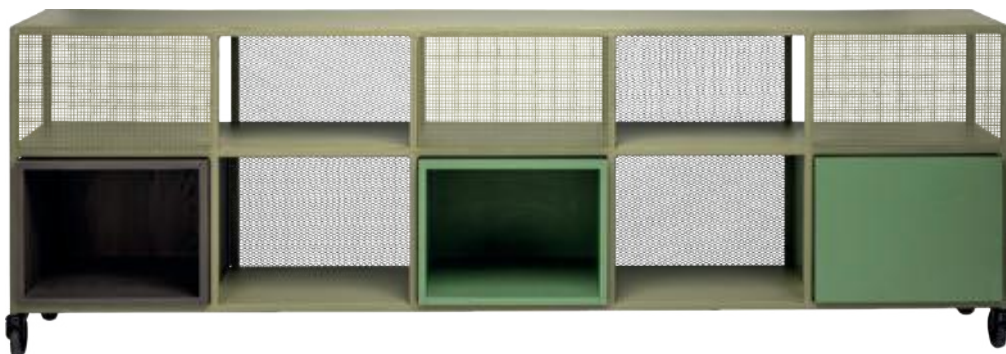

Usable on  
both sides

TACTILE MULTIBOARD

TACTILE TRIBUNE STAIRS

TACTILE TRIBUNE

TACTILE TRIBUNE

TACTILE HIGH | 150 CM WIDE

TACTILE LOW | 200 CM WIDE

TACTILE HIGH | 100 CM WIDE