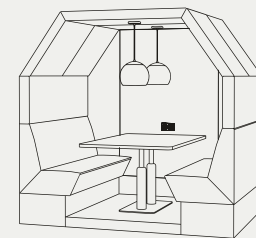

EXTRA WALLSOCKET IN BACK PANEL