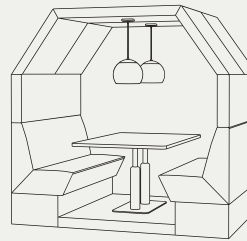

Seating

2P - 80 CM WIDE

4P- 160 CM WIDE

6P - 240 CM WIDE

Seat height

B 46 CM

MB 60 CM

HB 80 CM