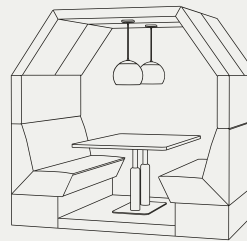

MEET AND GREET IN THE Clubhouse

Multifunctioneel is wat je Clubhouse kunt noemen. Deze eyecatcher brengt niet alleen sfeer in de ruimte, maar biedt ook 'onderdak' voor overleg in een sfeervolle setting. Het model is vrij in de ruimte te plaatsen en heeft mede door de stoffering een hoge akoestische waarde.

Multifunctional is certainly what you could call this Clubhouse. This eye-catcher not only adds atmosphere to a space, but also offers accommodation for meetings in a pleasant setting. The model can be placed freely in a room, and its upholstery contributes to a high acoustic quality.

Clubhouse is verkrijgbaar in diverse afmetingen en zithoogtes en wordt standaard voorzien van USB-aansluiting en stroomvoorziening. Het plafond van Clubhouse is zo ingericht dat ook verlichting toegepast kan worden. Optioneel is het model aan één zijde gedeeltelijk of volledig af te sluiten. Op deze manier is er de mogelijkheid om een scherm op te hangen en de wand te voorzien van een extra USB- of stroomaansluiting.

Clubhouse is available in various dimensions and seat heights, and comes with a USB connection and power supply. The Clubhouse ceiling is designed so that lighting can also be installed. As an optional extra, one side can be partly or fully closed off. This makes it possible to mount a screen and to add an extra USB or power supply to the wall.

Seating

Seat height

Back panel

OPEN

Options

SPECIFICATIONS

Podiumdeel van minimaal 10 cm hoog tussen de sokkels

Stage element of at least 10 cm in height between the plinths

Hoeklijn op de rand van het podium ter bescherming

Corner beading on the edge of the stage for protection

Linoleum vloer op het podium passend bij het HPL (zwart)

Linoleum floor on the stage matches the HPL (black)

Zijkant podium in HPL zoals sokkel