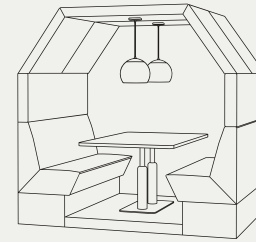

Seating

2P - 80 CM WIDE

4P- 160 CM WIDE

6P - 240 CM WIDE

Seat height

B 46 CM

MB 60 CM

HB 80 CM