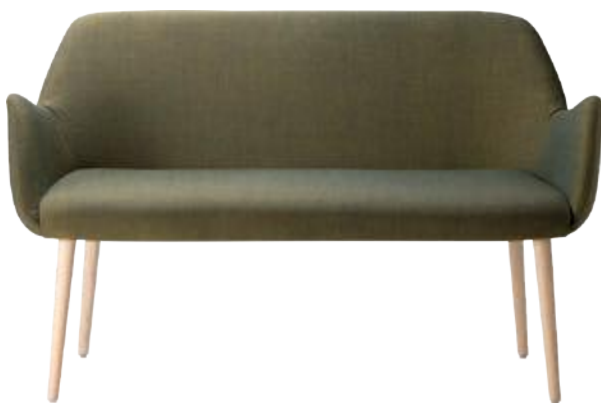

KESY 09-100 B