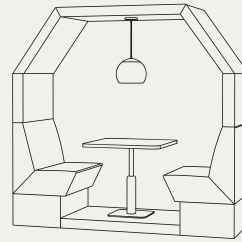

Seating

2P - 80 CM WIDE

4P- 160 CM WIDE

6P - 240 CM WIDE

Seat height

B 46 CM

MB 60 CM

HB 80 CM