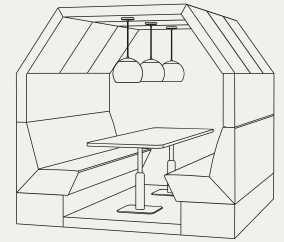

Seating

2P - 80 CM WIDE

4P- 160 CM WIDE

6P - 240 CM WIDE

Seat height

B 46 CM

MB 60 CM

HB 80 CM