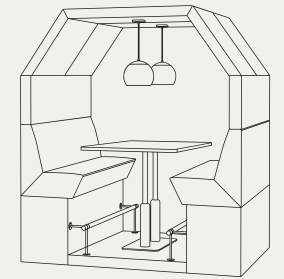

Seating

2P - 80 CM WIDE

4P- 160 CM WIDE

6P - 240 CM WIDE

Seat height

B 46 CM

MB 60 CM

HB 80 CM