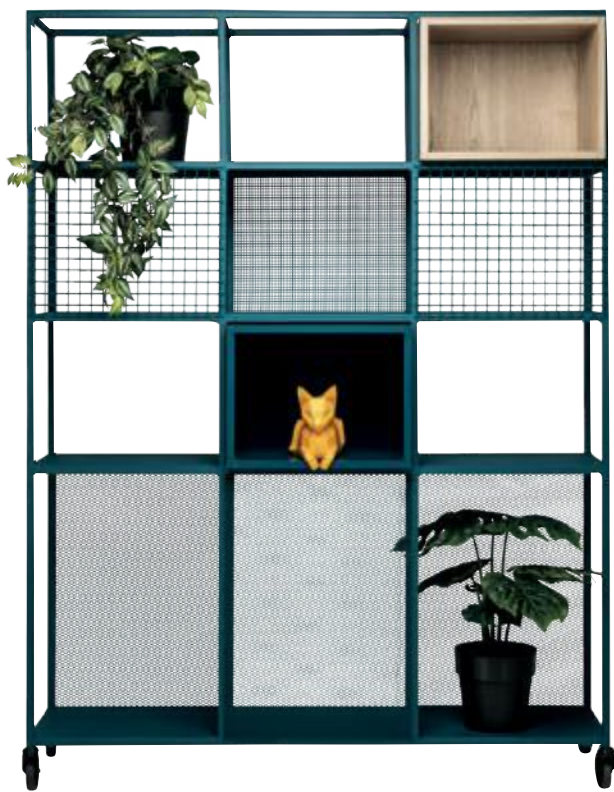

Usable on  
both sides

TACTILE MULTIBOARD

TACTILE TRIBUNE STAIRS

TACTILE TRIBUNE

TACTILE TRIBUNE

TACTILE HIGH | 150 CM WIDE

TACTILE LOW | 200 CM WIDE

TACTILE HIGH | 100 CM WIDE