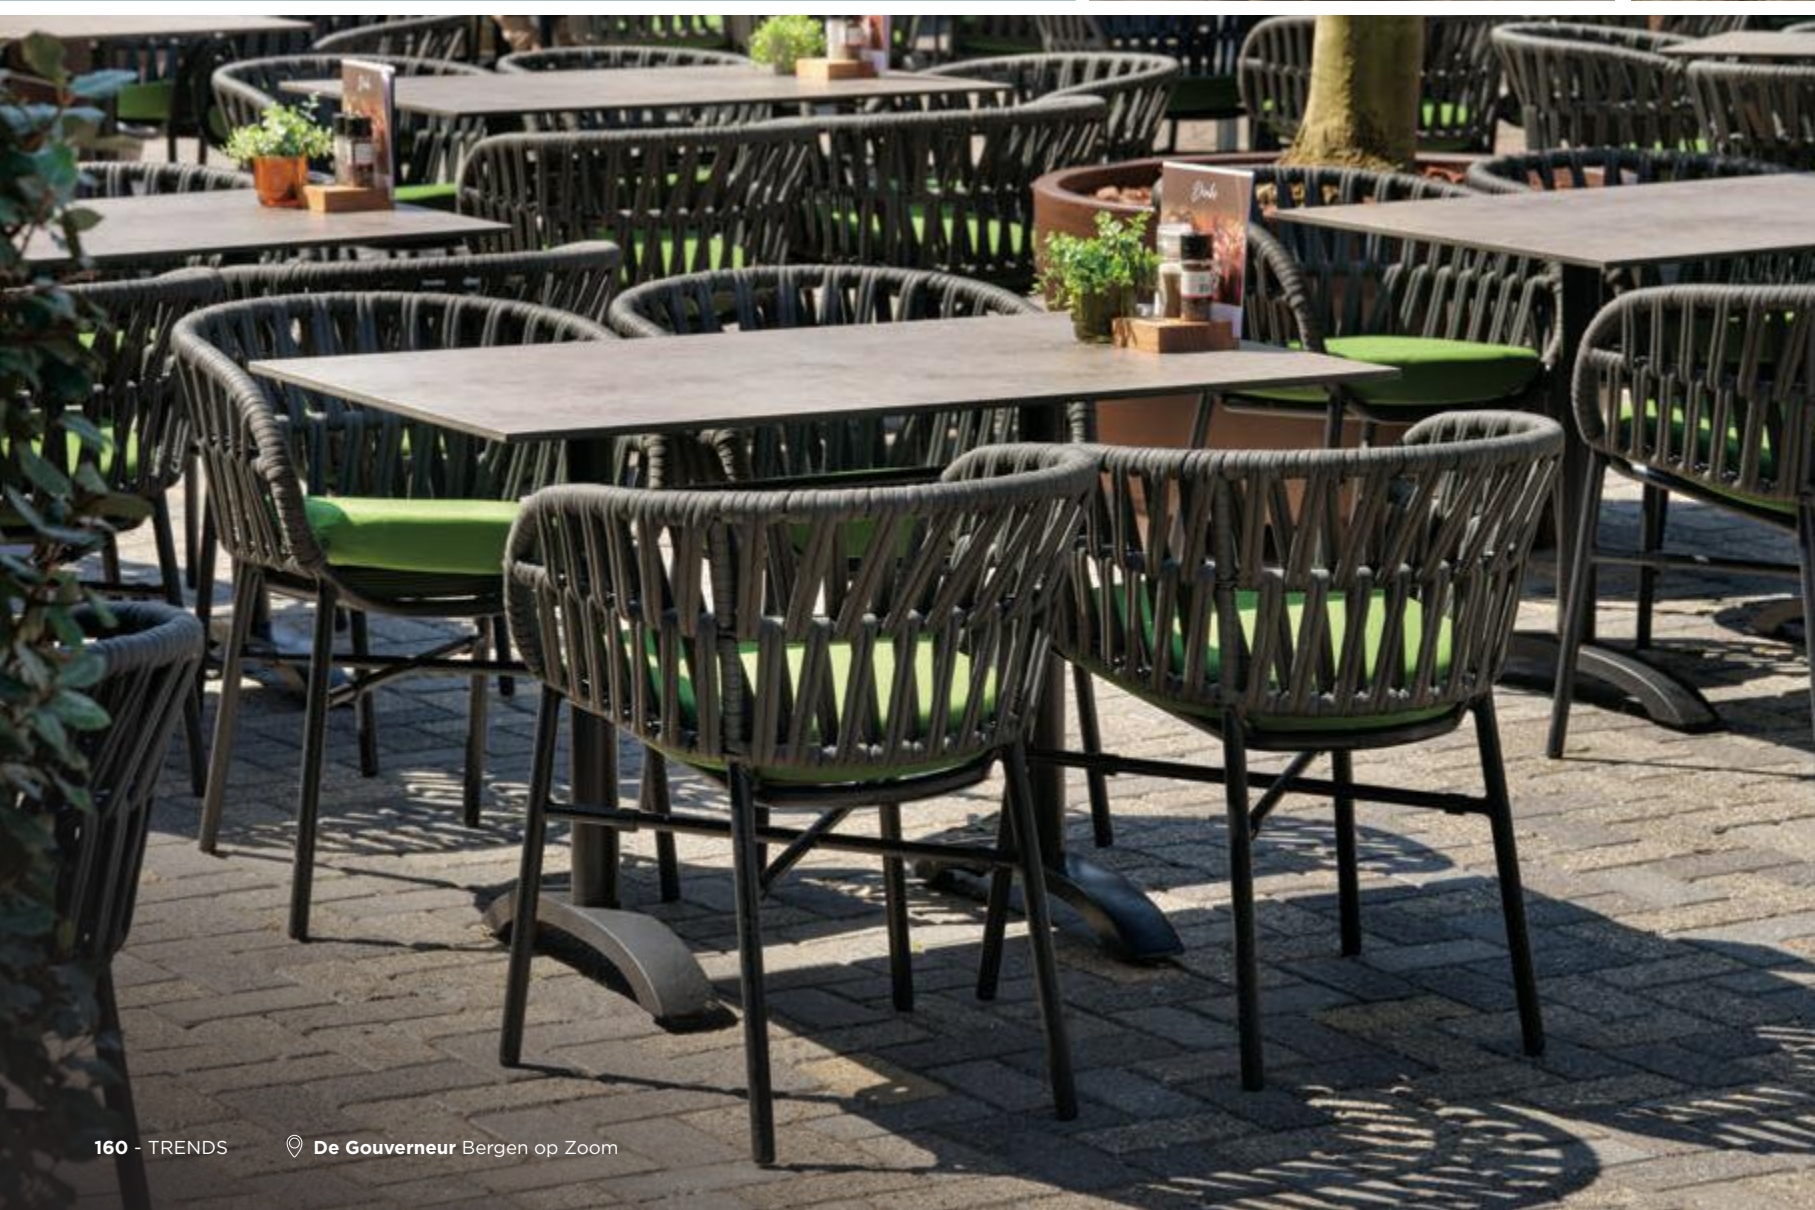

TERRACE

Wonder Weaving