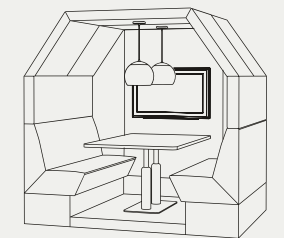

PREPARED FOR SCREEN OR WHITEBOARD