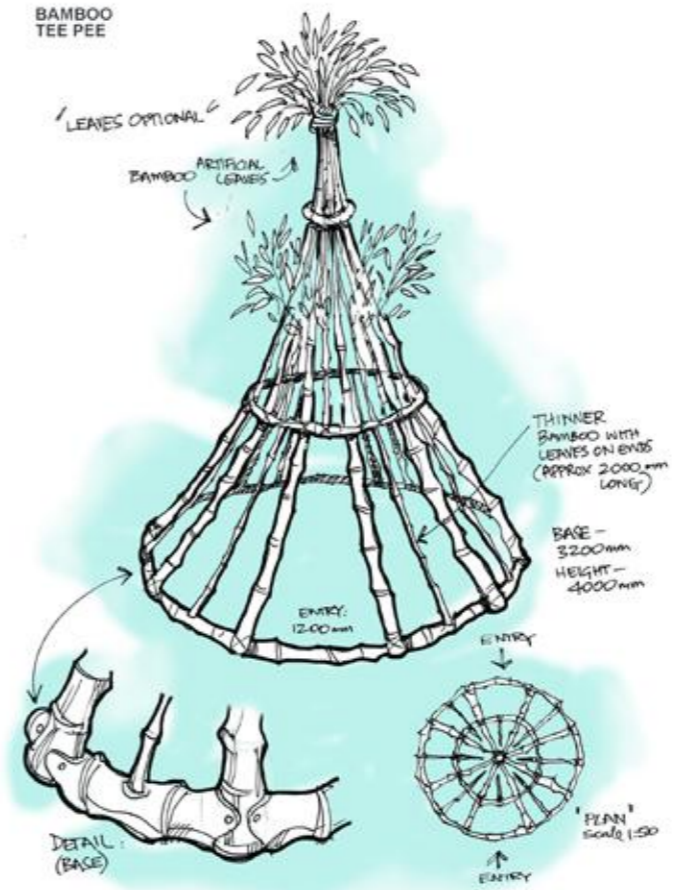

AN EXCITING & ORIGINAL CONCEPT IN CHILDREN'S FANTASY / ADVENTURE PLAY ENVIRONMENTS

NATUREWORKS © 2002.

ON THE DRAWING BOARD

*Imitating
Mother Nature*

*Tree Trunk with hiding hole
- Concept Art*

*Interactive Tree with animals &
sound ACTIVATION buttons*

Lotus Leaves on Long Stems - (available with water squirters)

Fire Breathing Bloodwood Tree

Gecko Climbing Tree

Natureworks.com.au

ON THE DRAWING BOARD

Bamboo Tee Pee Tree

BAMBOO TEE PEE

BAMBOO TEE PEE

Natureworks.com.au

INSPIRATIONAL IDEAS

Themed Centre Piece Tree with Branches

Artistic Wall Tree with climb in base

Natureworks.com.au

INSPIRATIONAL IDEAS

*Resting Tree for story time.
Creating a unique centre piece for readers to rest
in a nature themed environment*