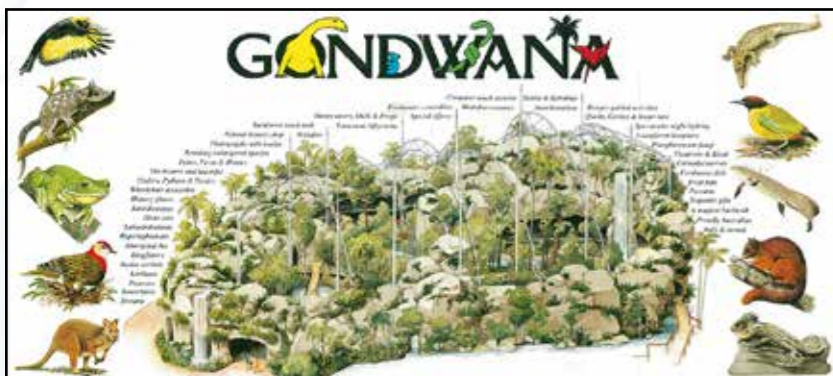

Visit our website if you would like to see our Gondwana Catalogue