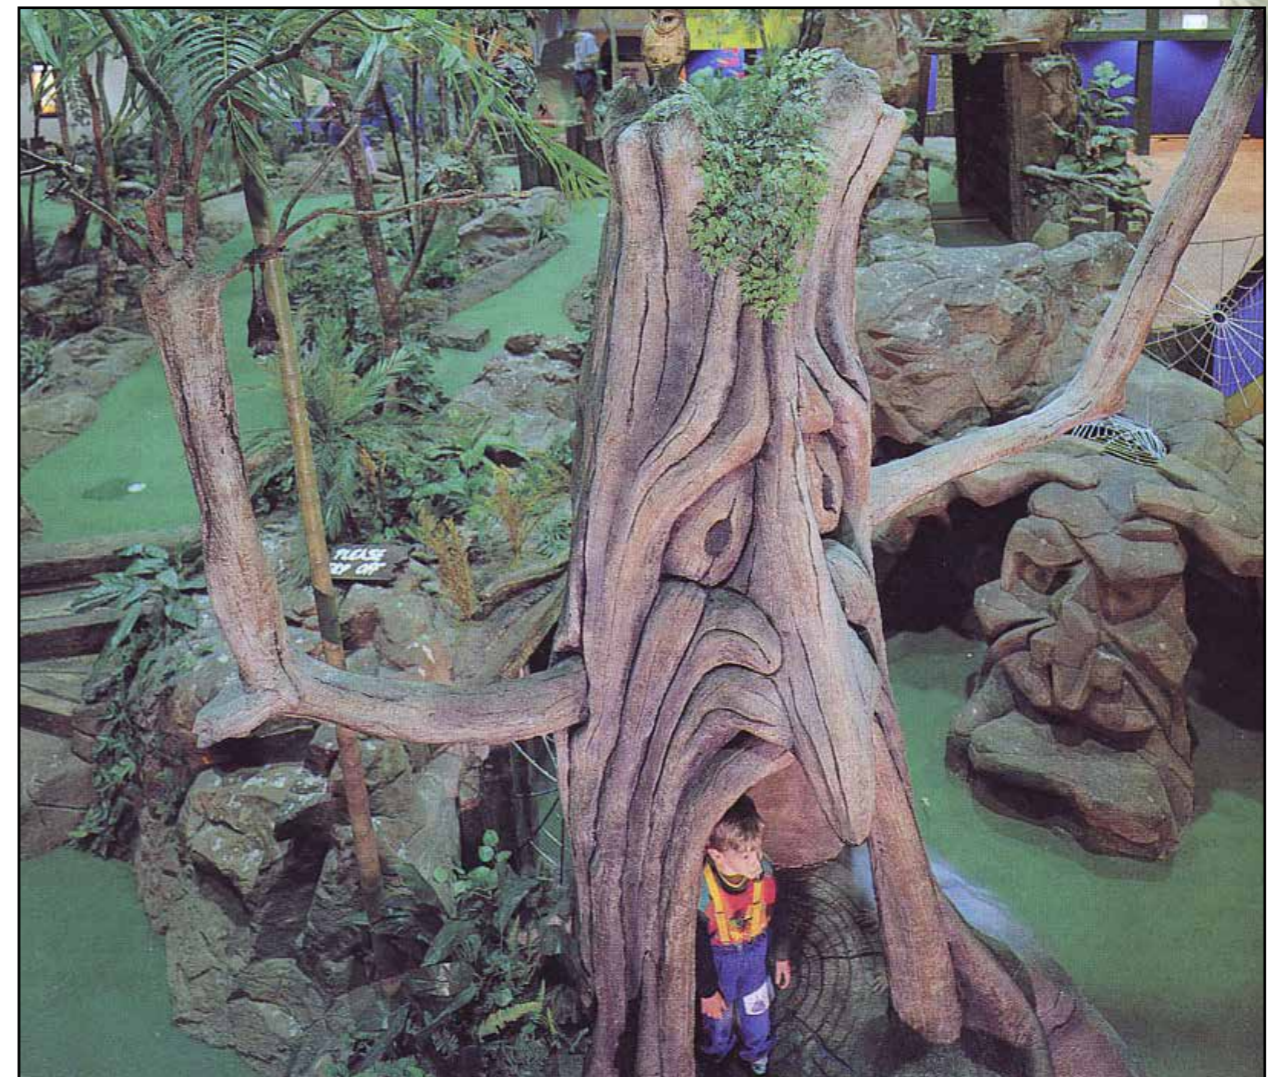

This Character tree has a rear entry and has a slide incorporated into the roots to add another play element to this indoor play space.