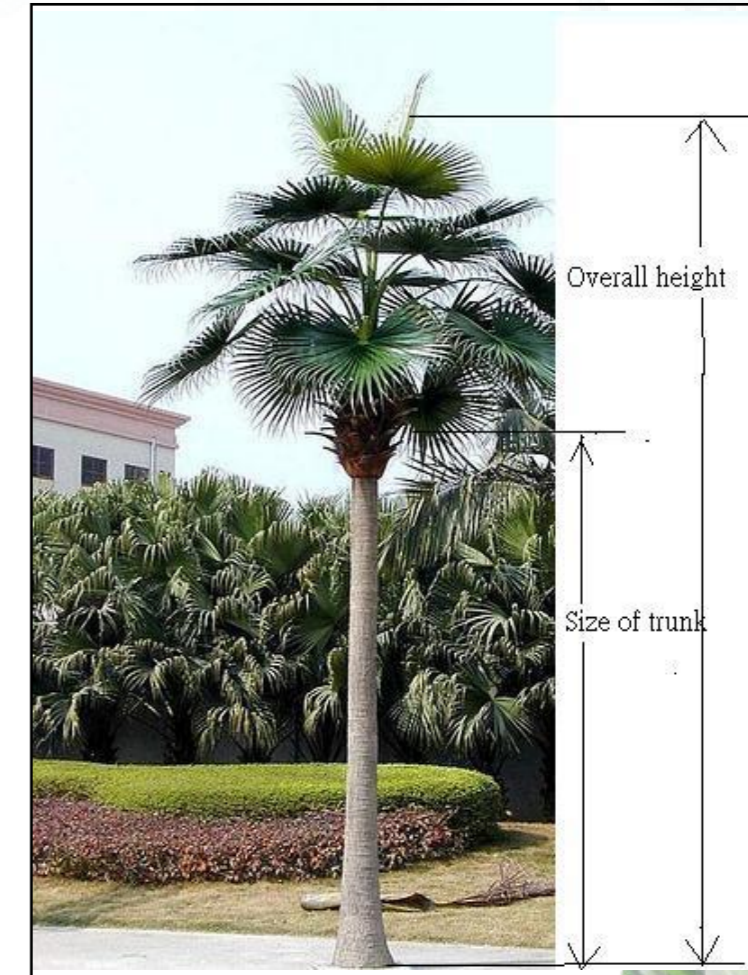

SHOPPING CENTRES

Artificial Palm Trees - Various Sizes

Natureworks has supplied & installed palm trees for shopping Centres all over Australia

Natureworks.com.au