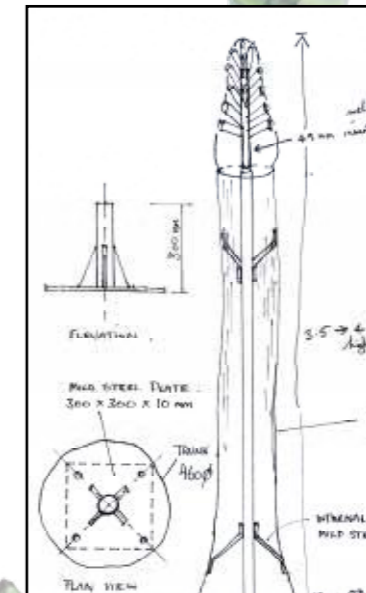

SHOPPING CENTRES

Artificial Palm Trees - Various Sizes

Natureworks has supplied & installed palm trees for shopping Centres all over Australia

Natureworks.com.au