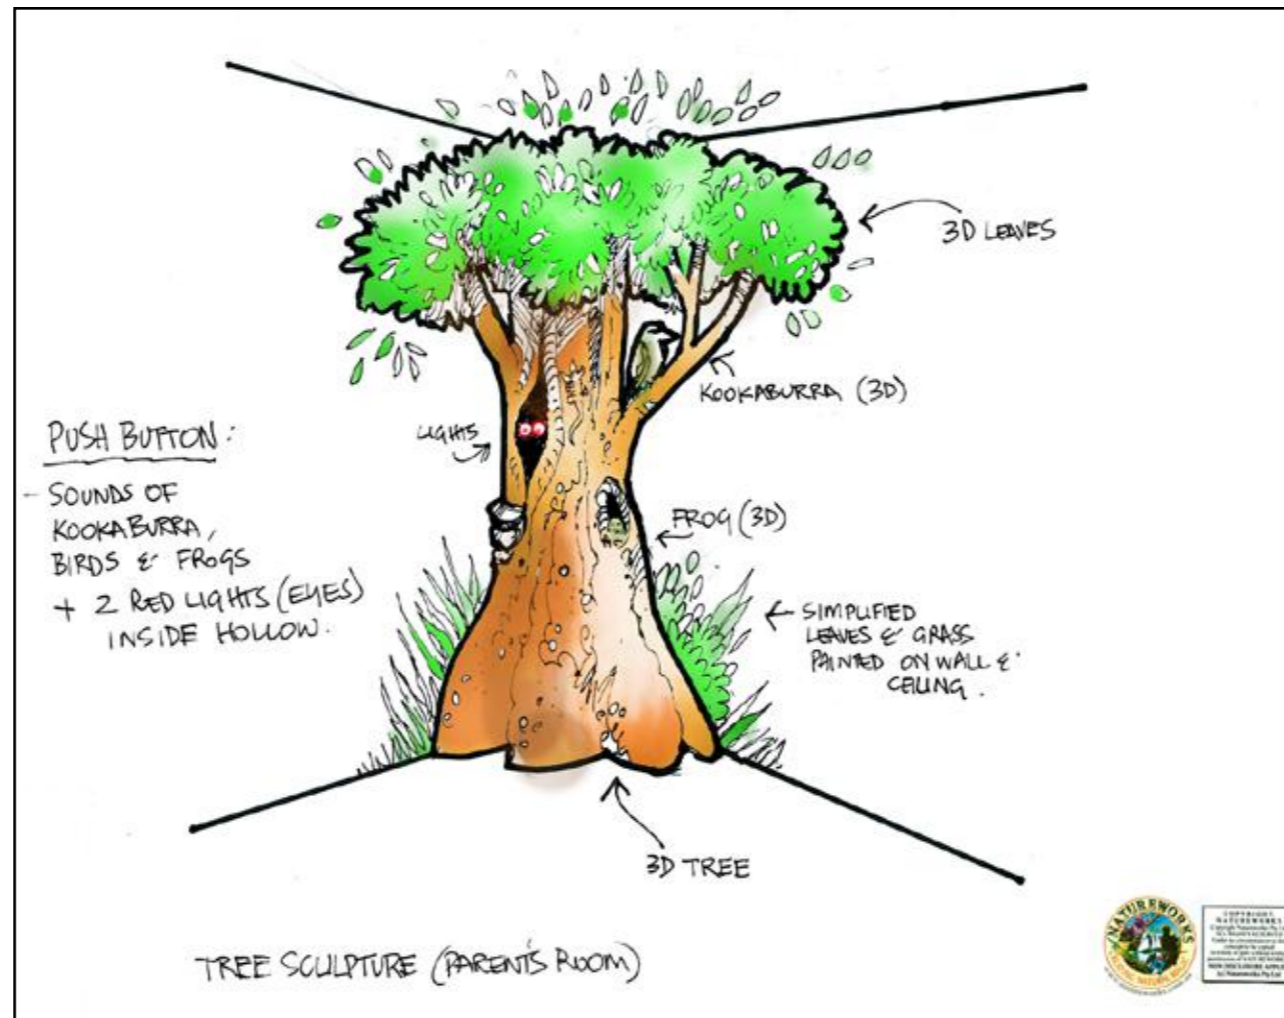

ON THE DRAWING BOARD

Natureworks.com.au