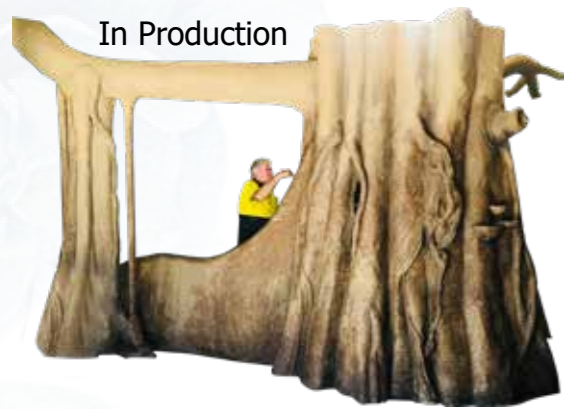

Natureworks.com.au

EDUCATIONAL CENTRES

Sacred Heart School
Curtain Strangler
Fig Cubby
3m High, 5m Wide

In Production

Items included with custom curtain strangler fig

Masked Owl, Frogs, Insects, Brown Snake, Sand Goanna, Kookaburra, Masked owl, Fungi Seats, Extended Buttress Root with Aerial roots to form barrier. Epiphytes and other artificial plants to garnish the tree.