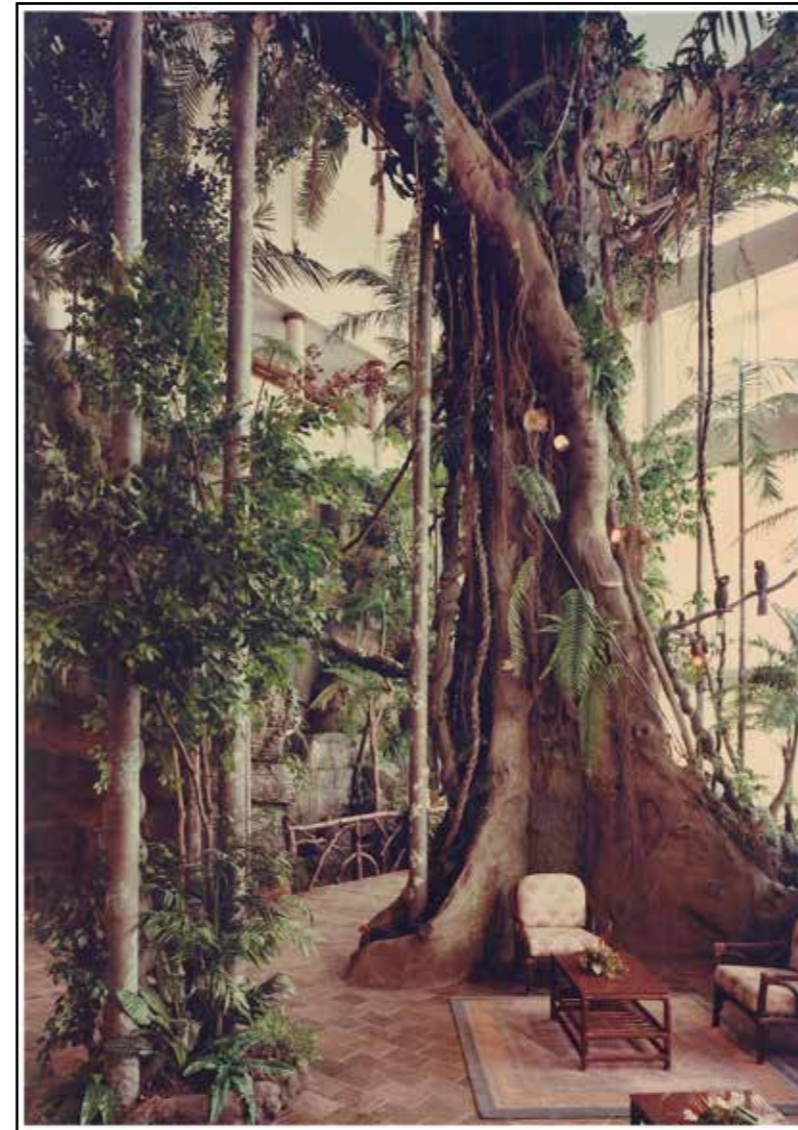

Natureworks.com.au