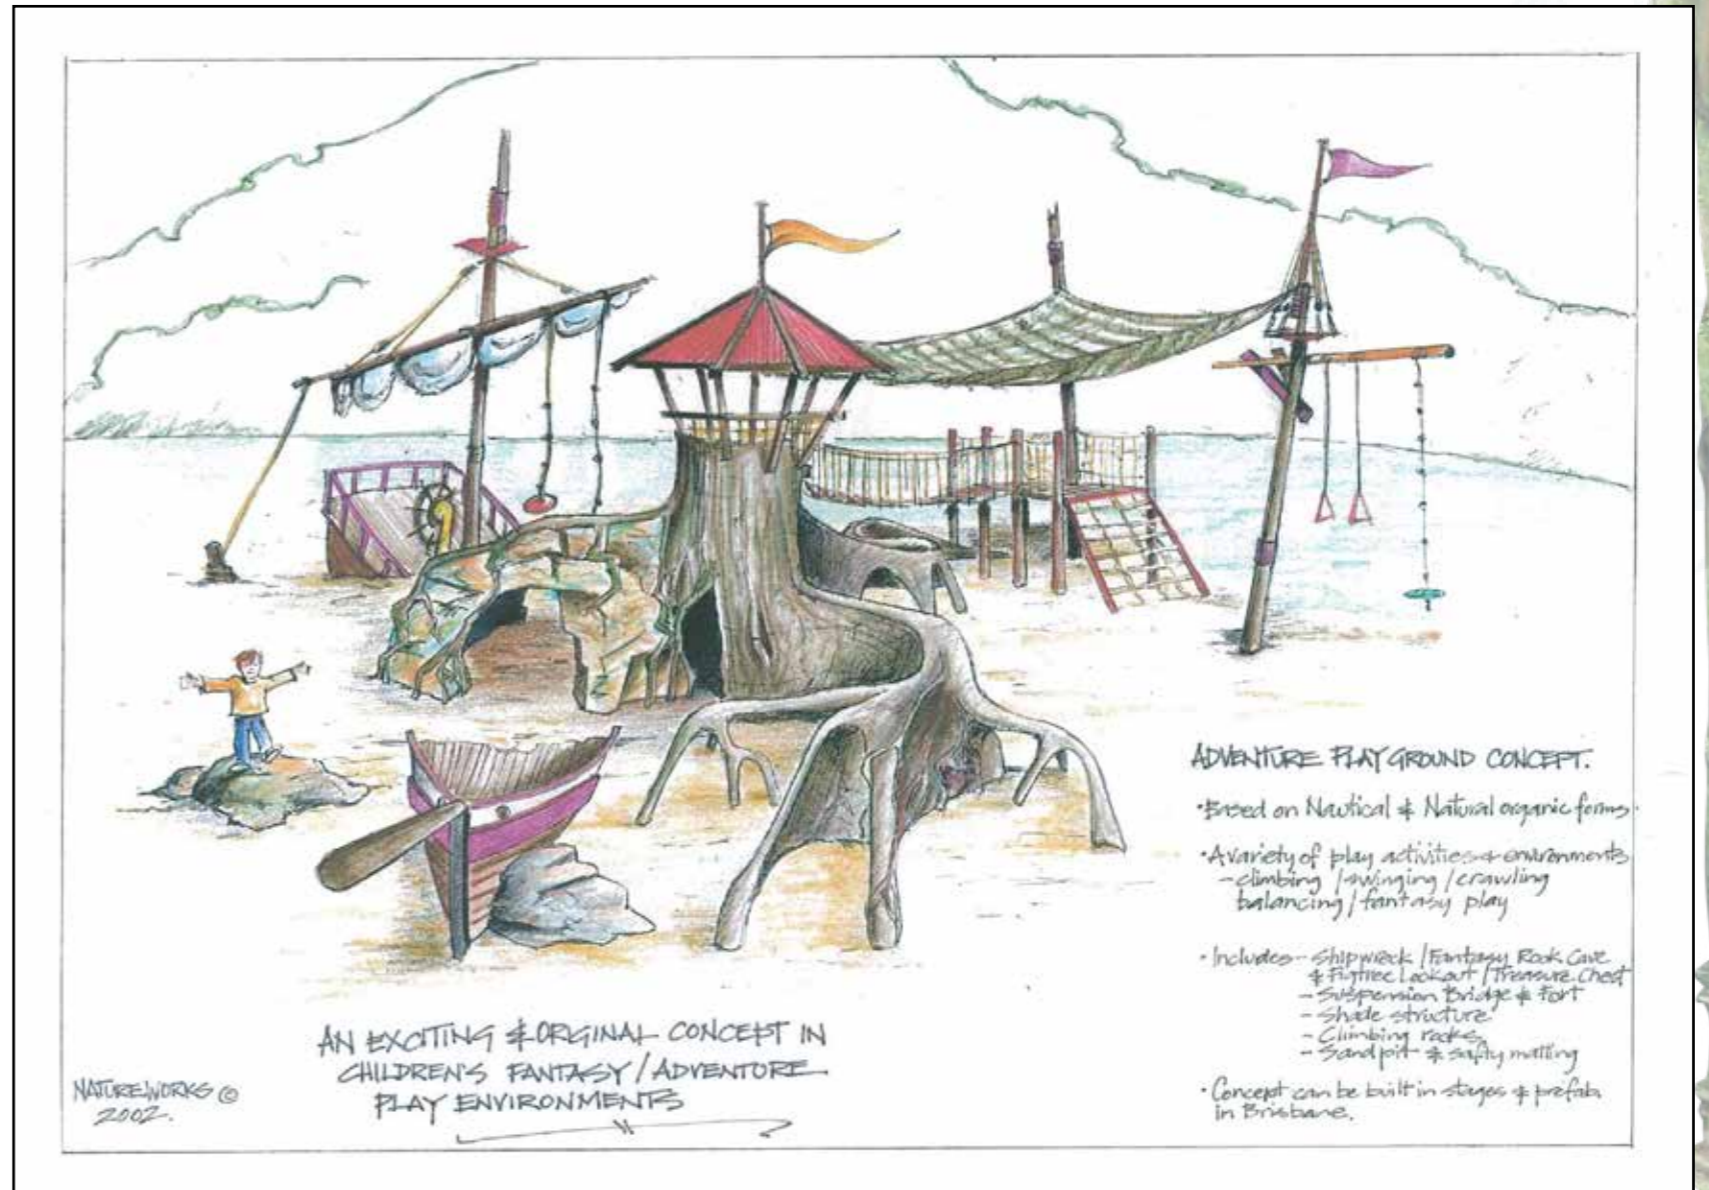

Tulip - White

110033White
Tulip- White
40 x 40 x 95cm - 3.5kg

Natureworks.com.au

ON THE DRAWING BOARD

Strangler Fig - Climbing Tree

This Adventure tree and accessories provides ample areas for climbing, crawling and adventure play.

It also provides the backdrop for the ideal Shipwreck Themed Playground

ADVENTURE PLAYGROUND CONCEPT:

- Based on Nautical & Natural organic forms
- Variety of play activities & environments
 - climbing / swinging / crawling
 - balancing / fantasy play
- Includes - Shipwreck / Fantasy Rock Cave & Figtree Lookout / Treasure Chest
 - Suspension Bridge & Fort
 - Shade structure
 - Climbing rocks
 - Sand pit & safety matting
- Concept can be built in stages & prefabs in Brisbane.