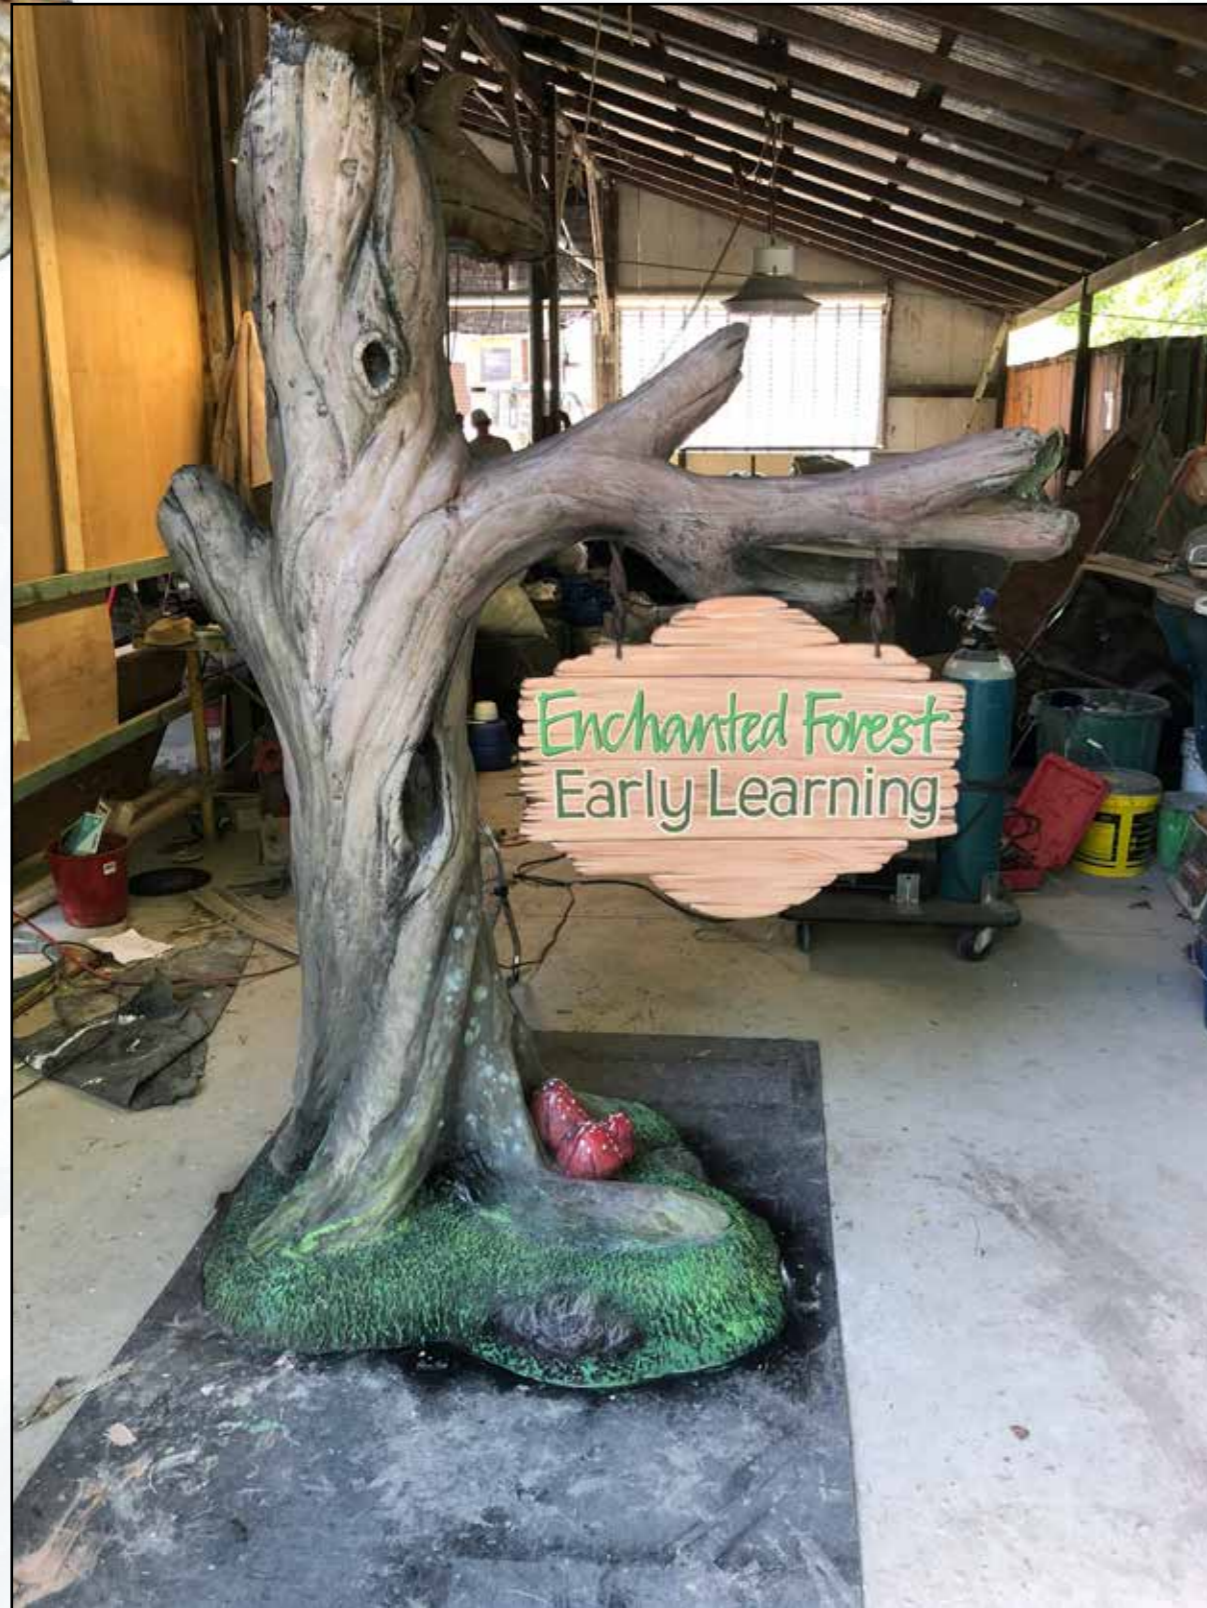

Natureworks.com.au

EDUCATIONAL CENTRES

Play area Tree Decor

Little Scholars School of Early Learning - Brisbane

This Windswept Tree is an ideal touch of nature to an Early Learning Centre play area. It sits flush against the wall and can be customised with the addition of foliage and various animals depending on the clients needs.

Tree with branches & Foliage

Tree with branches

Natureworks.com.au

EDUCATIONAL CENTRES

Enchanted Tree with sign -
Early Learning Centre

Enchanted Forest Tree and Sign -
Custom made for Childcare Centre Entry Sign