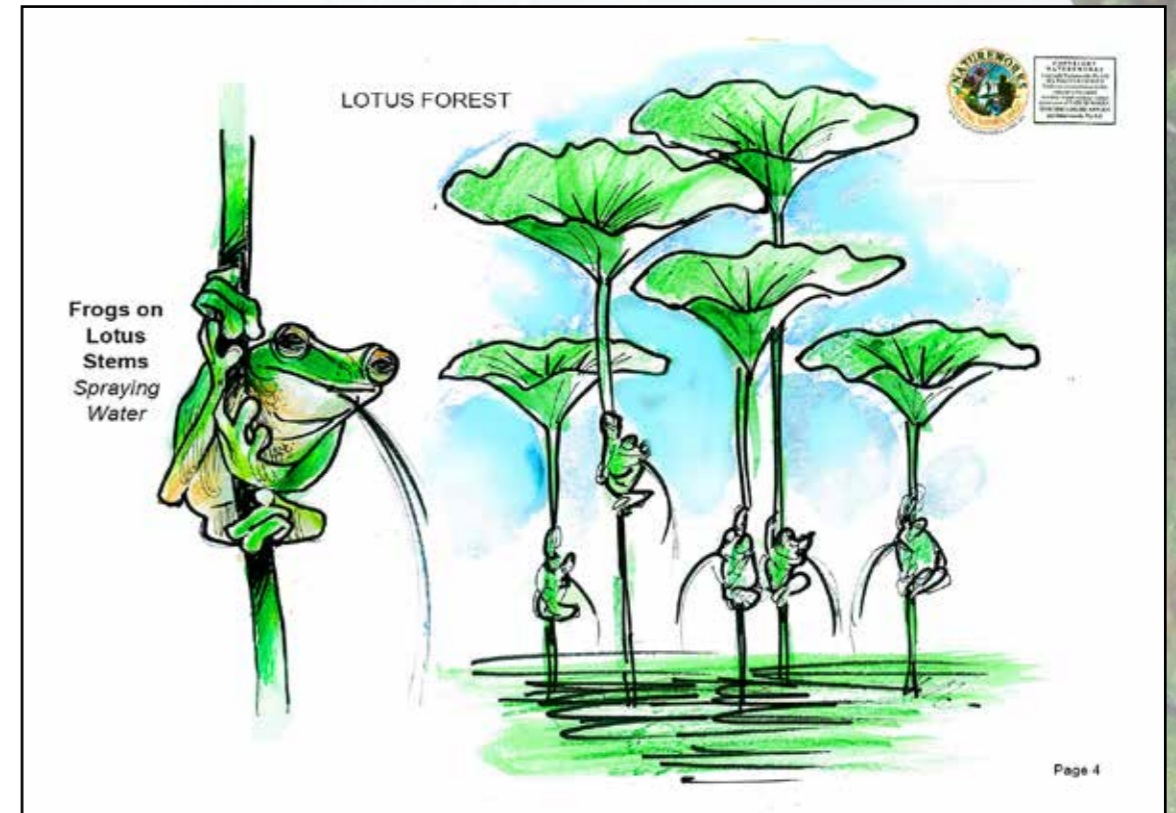

It also provides the backdrop for the ideal Shipwreck Themed Playground

ADVENTURE PLAYGROUND CONCEPT:

- Based on Nautical & Natural organic forms
- Variety of play activities & environments
 - climbing / swinging / crawling
 - balancing / fantasy play
- Includes - Shipwreck / Fantasy Rock Cave & Figtree Lookout / Treasure Chest
 - Suspension Bridge & Fort
 - Shade structure
 - Climbing rocks
 - Sand pit & safety matting
- Concept can be built in stages & prefabs in Brisbane.

AN EXCITING & ORIGINAL CONCEPT IN CHILDREN'S FANTASY / ADVENTURE PLAY ENVIRONMENTS

NATUREWORKS © 2002.

ON THE DRAWING BOARD

*Imitating
Mother Nature*

*Tree Trunk with hiding hole
- Concept Art*

*Interactive Tree with animals &
sound ACTIVATION buttons*

Lotus Leaves on Long Stems - (available with water squirters)

Fire Breathing Bloodwood Tree

Gecko Climbing Tree

Natureworks.com.au

ON THE DRAWING BOARD

Bamboo Tee Pee Tree

BAMBOO TEE PEE

BAMBOO TEE PEE