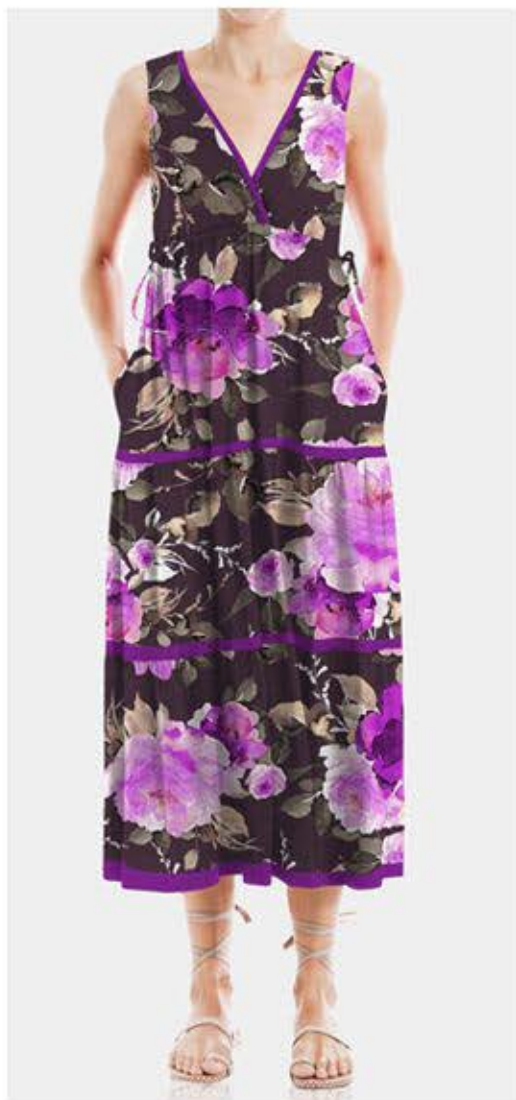

BFR-E6227-BROWN
V-Neck Sleeveless
Tiered Maxi Dress

HV

COFFEE