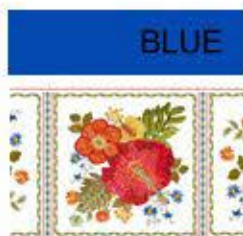

SLD-F1094 A
One Shoulder TOP
SLD-F1094 B
Pant
WHITE

Description :

SLD-F1083 A
Tunic

SLD-F1083 B
Pant
WHITE

SLD-F1275 A
Top

SLD-F1275 B
Skirt
WHITE

SLD-F1144 A
Top

SLD-F1144 B
Skirt
WHITE