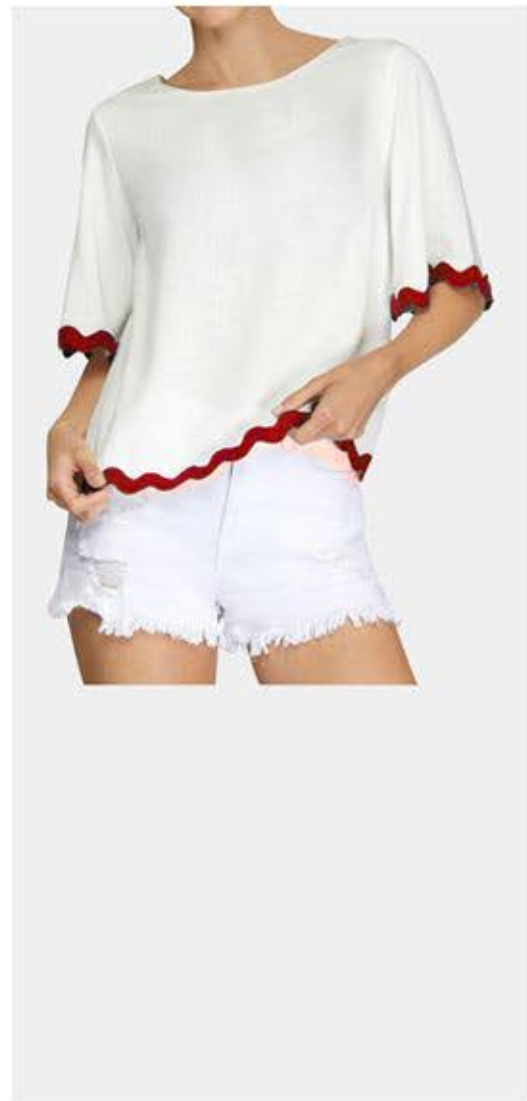

One Shoulder Short Dress

Mini Dress

F1101-WHITE
Button-Up Poplin Shirt

SLD-F1109-WHITE
Button-Up Poplin Sleeveless Shirt

SLD-F1268-WHITE
Ric Rac Detail Top

SLD-F1067-WHITE
Hi Neck Ruffle Top

SLD-F1133 A
Hi Neck Top
SLD-F1133 B
Pant
WHITE