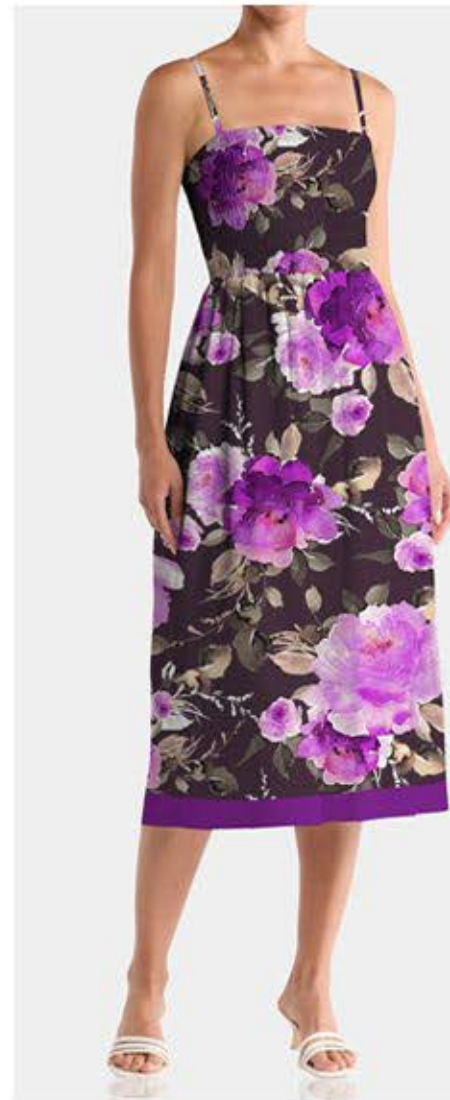

Flutter Sleeve Midi Dress

HV

COFFEE

BFR-E6226-BROWN

Ruffle Midi Dress

HV

COFFEE

BFR-E6231-BROWN