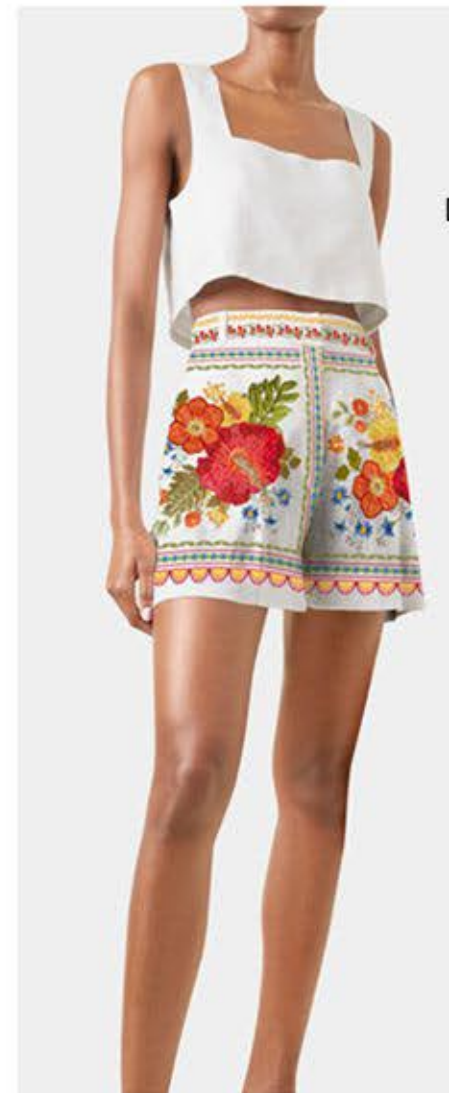

SLD-F1154 D
Cop Top
BGD-F1154 B
Short
RED