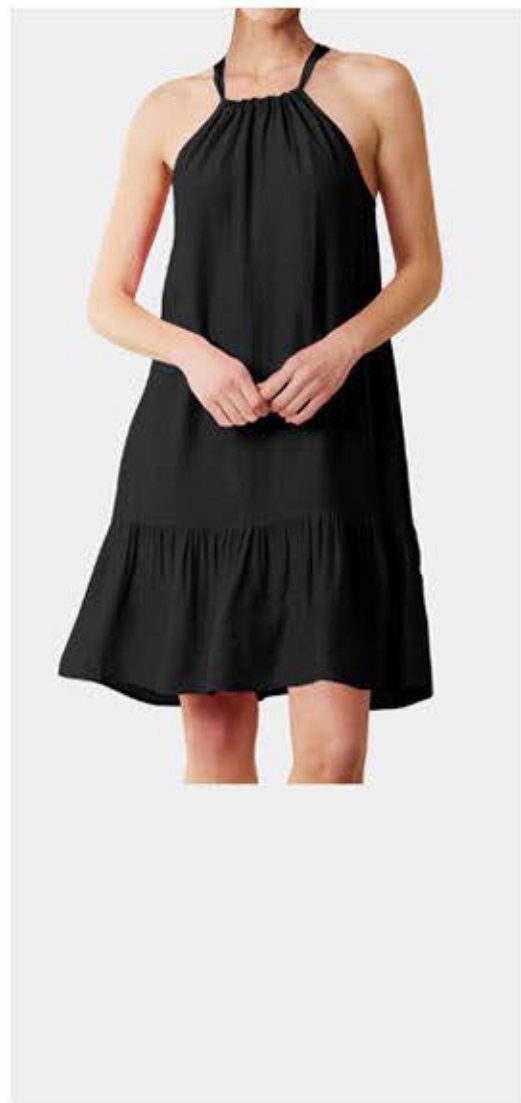

BLACK

Description :

F1254-BLACK
on Midi Dress

CLK

BLACK

HDB-F1249-BLACK
Cotton Mini Dress

CLK

BLACK

SLD-F1122-BLACK
Short Dress

CLK

HDB-F1245-BLACK

Puff-Sleeve Ruffle Top

CLK

BLACK

HDB-E4761-BLACK

Ruffle Sleeve Top

CLK

BLACK

HDB-E4764-BLACK

Top

CLK

BLACK

Description :

SLD-F1290 -BLACK
Ruffle Sleeve Poplin Top