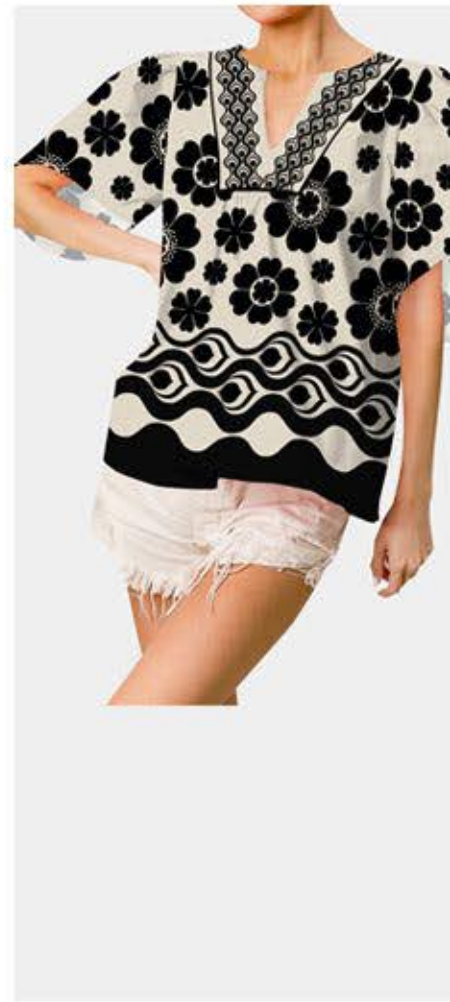

SLD-F1122-BLACK
Short Dress

CLK

HDB-F1245-BLACK

Puff-Sleeve Ruffle Top

CLK

BLACK

HDB-E4761-BLACK

Ruffle Sleeve Top

CLK

BLACK

HDB-E4764-BLACK

Top

CLK

BLACK

Description :

SLD-F1290 -BLACK
Ruffle Sleeve Poplin Top

CLK

SLD-F1289 -BLACK
Asymmetric Ruffles
Poplin Tank Top

CLK

SLD-E6292-BLACK
Ruffle Sleeve Poplin Top

CLK

HDB-E6282-BLACK

Description : Cut Out Shoulder Button-Up Shirt

CLK