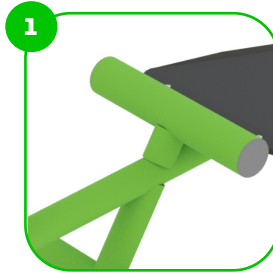

Material specification

The element is made of high quality S235 steel, which has been cleaned via sandblasting. A corrosion resistant powder coating finish is then applied. Also available with galvanized surface for even greater protection and longevity!