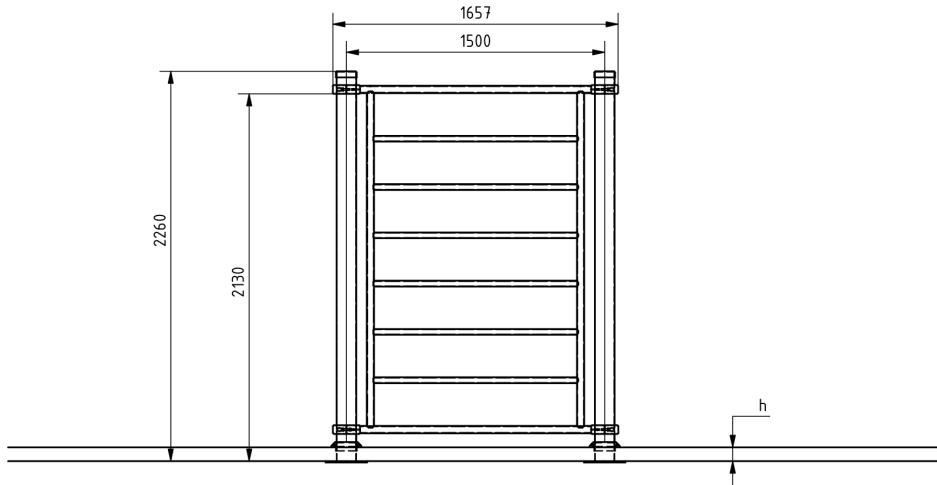

Muscle Groups Focus

Wall Bars 1500

The wall bar is one of the most versatile fitness equipment that can be used for a variety of exercises popular with own bodyweight training. With its help, the entire muscle profile can be trained and refined. In addition, the rib wall is not only suitable for strengthening, but also for stretching, and is one of the best aids for back pain or spinal complaints.

Attributes

Product code	1-1-028
Certificate	EN 16630
Age group	14 + years
Capacity	1 person
Max. weight load	99 kg
Type	Calisthenics
Difficulty level	Easy

QR Code

Side View

Plan View

Installation information

Number of installers (concrete)	At least 2 people
Total installation time (concrete)	45-90 min.
Number of installers (equipment)	At least 2 people
Total installation time (equipment)	20-30 min.
Excavation volume	0.4 m ³
Concrete volume	0.4 m ³
Size of the base structure	2pc 0,5 x 0,5 x 0,8 m
Anchoring options	In-ground or surface
In combined structures, the volume of concrete required varies.	

Technical specification

Safety surface area	Around 2,1 m radius
Net weight	62 kg
Material	S235
Critic fall height	2075 mm
Color options	

For more color options, discuss with your sales representative.

Warranty