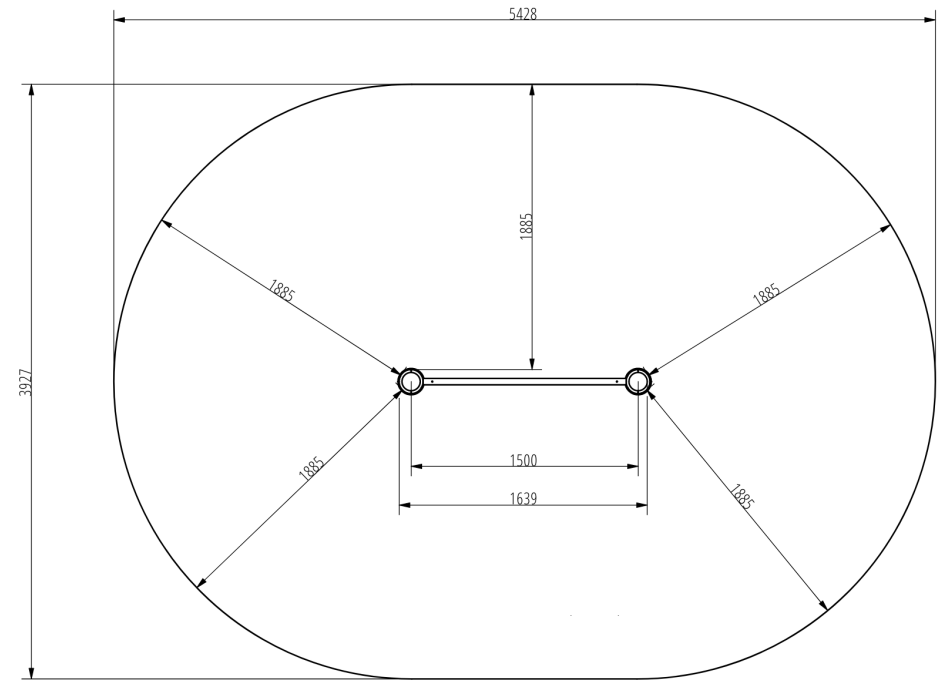

Attributes

Product code	1-1-028
Certificate	EN 16630
Age group	14 + years
Capacity	1 person
Max. weight load	99 kg
Type	Calisthenics
Difficulty level	Easy

QR Code

Side View

Plan View

Installation information

Number of installers (concrete)	At least 2 people
Total installation time (concrete)	45-90 min.
Number of installers (equipment)	At least 2 people
Total installation time (equipment)	20-30 min.
Excavation volume	0.4 m ³
Concrete volume	0.4 m ³
Size of the base structure	2pc 0,5 x 0,5 x 0,8 m
Anchoring options	In-ground or surface
In combined structures, the volume of concrete required varies.	

Technical specification

Safety surface area	Around 2,1 m radius
Net weight	62 kg
Material	S235
Critic fall height	2075 mm
Color options	

For more color options, discuss with your sales representative.

Warranty