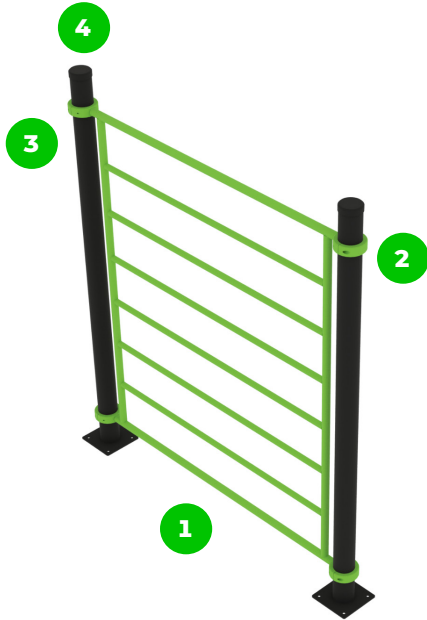

Material specification

The element is made of high quality S235 steel, which has been cleaned via sandblasting. A corrosion resistant powder coating finish is then applied. Also available with galvanized surface for even greater protection and longevity!