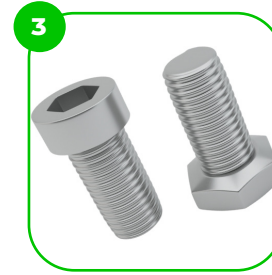

Technical specification

Safety surface area	Around 2,1 m radius
Net weight	62 kg
Material	S235
Critic fall height	2075 mm
Color options	

For more color options, discuss with your sales representative.

Warranty

Structure	10 years
Steel	5-10 years
Paint	2 years
Plastic	5-10 years
Rubber	1-3 years
Moving parts	2 years
Detailed information in the warranty document	

Material specification

The element is made of high quality S235 steel, which has been cleaned via sandblasting. A corrosion resistant powder coating finish is then applied. Also available with galvanized surface for even greater protection and longevity!

The clamp system allows for easy assembly and extreme stability.

The connecting elements are fastened with vandal-proof stainless steel screws and nuts.

The ends of the bars and posts are sealed with injection-moulded plastic caps.