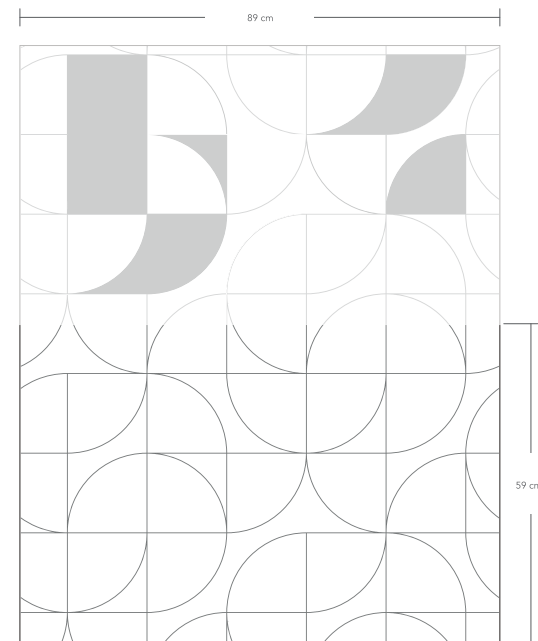

PATTERN: H152HJ1026