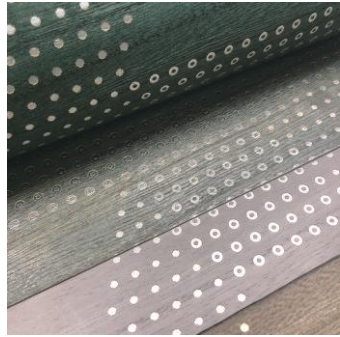

WOODS STORY

Greenland | NATURAL + TEXTURED
WALLCOVERINGS

PATTERN: H152LA1002

An Elegant decorative wood wallcoverings, Dot is crafted from metallic feeling with natural wood textures , the color evokes the rich style of eras past.

DIMENSIONS

Roll Size: 91.5cm× cut length

More colors

H152LA1001

H152LA1002

H152LA1003

H152LA1004

H152LA1005

PATTERN: H152HJ1017

PATTERN: H152LA1022

Dotted grid

Lines in the form of DOTS may themselves be small and inconspicuous, but they are always the most attractive elements of art;

DIMENSIONS

Roll Size: 91.5cm x cut length

The combination of clean lines and spatial texture gives a delicate and elegant visual feeling of low luxury and high quality.

DIMENSIONS

Roll Size: 91.5cm x cut length

More colors

H152LA1026

H152LA1027

H152LA1028