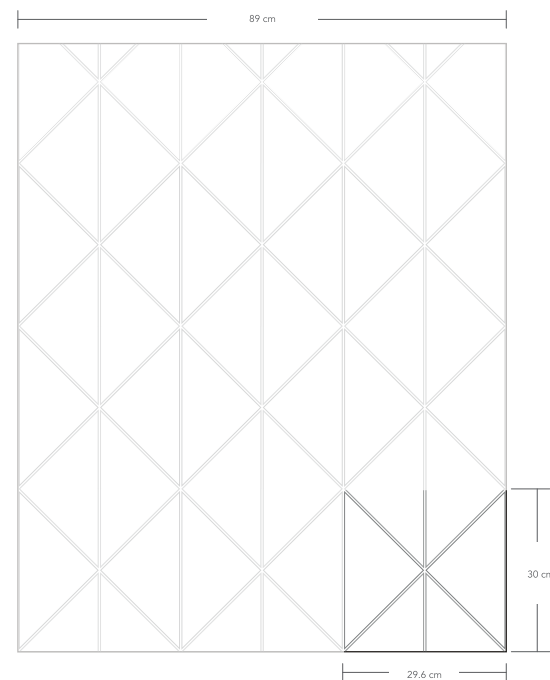

DIMENSIONS

Roll Size: 91.5cm× cut length

More colors

H152LA1006

H152LA1007

H152LA1008

H152LA1009

H152LA1010

PATTERN: H152HJ1007

PATTERN: H152LA1011

Parallel line

Horizontal and vertical lines are connected to form a surface, which can enhance the sense of balance and depth of the space. The horizontal and vertical lines are far apart, creating the Dixit of the space.

DIMENSIONS

Roll Size: 91.5cm x cut length

More colors

H152LA1011

H152LA1012

H152LA1013

H152LA1014

H152LA1015

The combination of clean lines and spatial texture gives a delicate and elegant visual feeling of low luxury and high quality.

DIMENSIONS

Roll Size: 91.5cm x cut length

More colors

H152LA1026

H152LA1027

H152LA1028