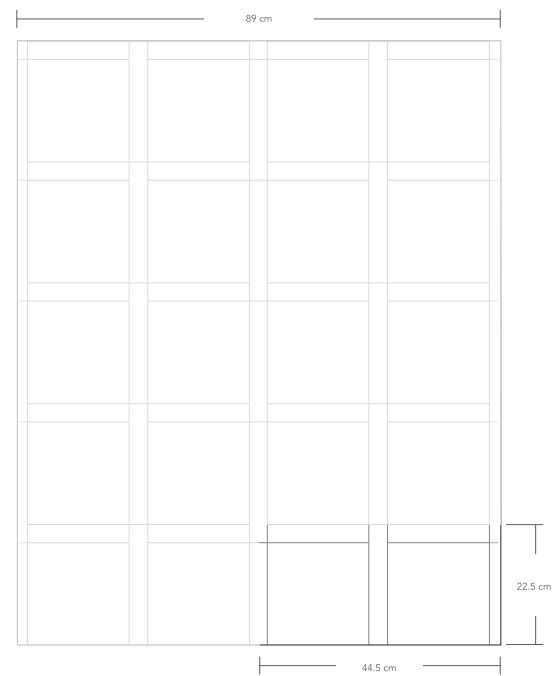

DIMENSIONS

Roll Size: 91.5cm x cut length

More colors

H152LA1011

H152LA1012

H152LA1013

H152LA1014

H152LA1015

DIMENSIONS

Roll Size: 91.5cm x cut length

More colors

H152LA1016

H152LA1017

H152LA1018

H152LA1019

H152LA1020

PATTERN: H152HJ1017

PATTERN: H152LA1022

Dotted grid

Lines in the form of DOTS may themselves be small and inconspicuous, but they are always the most attractive elements of art;

DIMENSIONS

Roll Size: 91.5cm x cut length

The combination of clean lines and spatial texture gives a delicate and elegant visual feeling of low luxury and high quality.

DIMENSIONS

Roll Size: 91.5cm x cut length

More colors

H152LA1026

H152LA1027

H152LA1028