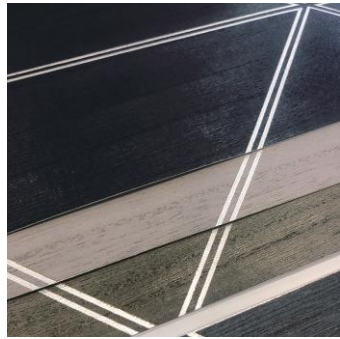

Diamond

Diamond , Like the big mosaics share the designs, yet the five colorways are natural borned. perfect for a wide variety of commercial and residential applications.

DIMENSIONS

Roll Size: 91.5cm× cut length

More colors

H152LA1006

H152LA1007

H152LA1008

H152LA1009

H152LA1010