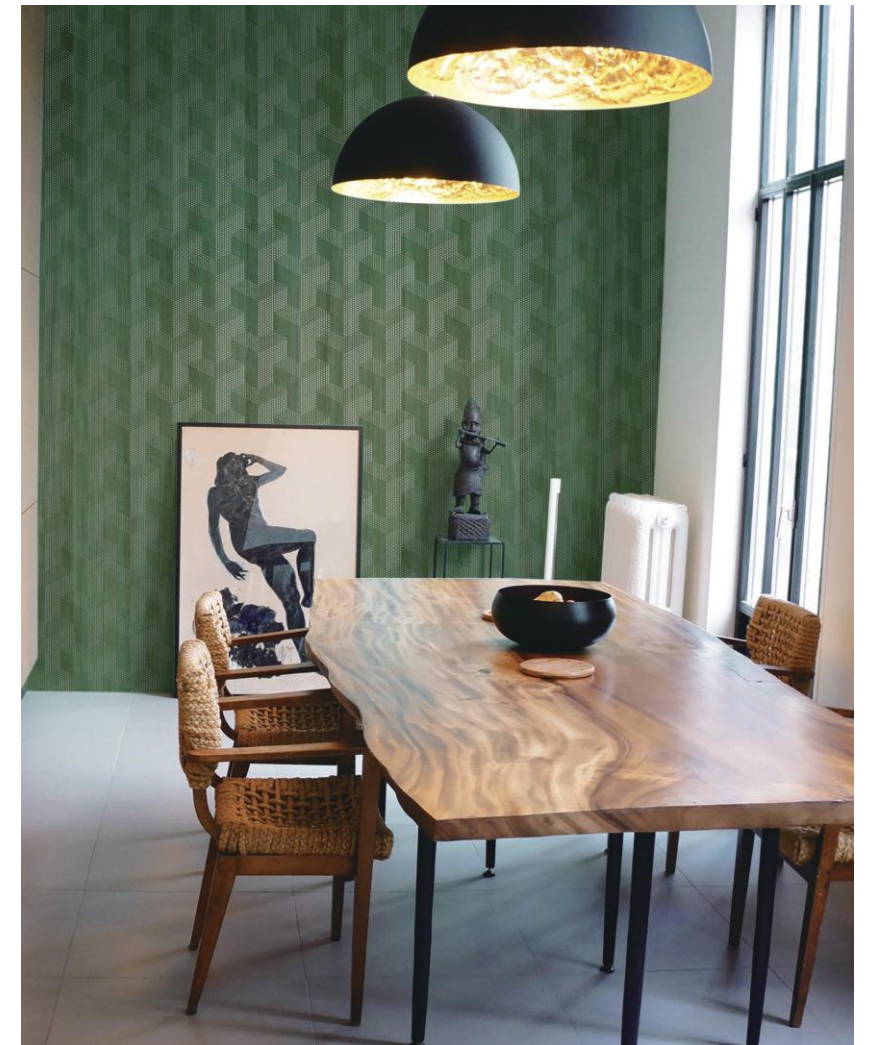

PATTERN: H152HJ1001