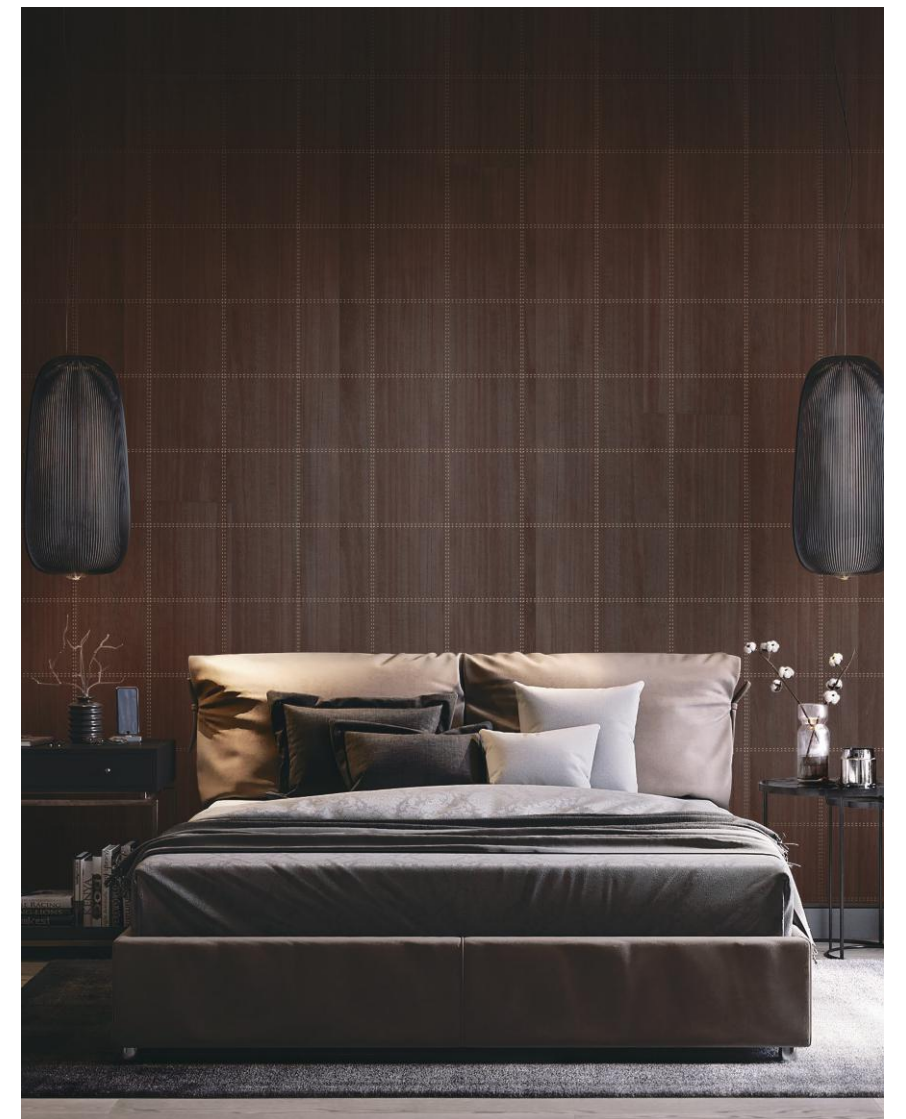

More colors

H152LA1021

H152LA1022

H152LA1023

H152LA1024

H152LA1025

PATTERN: H152HJ1021

PATTERN: H152LA1027

The combination of clean lines and spatial texture gives a delicate and elegant visual feeling of low luxury and high quality.

DIMENSIONS

Roll Size: 91.5cm x cut length

More colors

H152LA1026

H152LA1027

H152LA1028