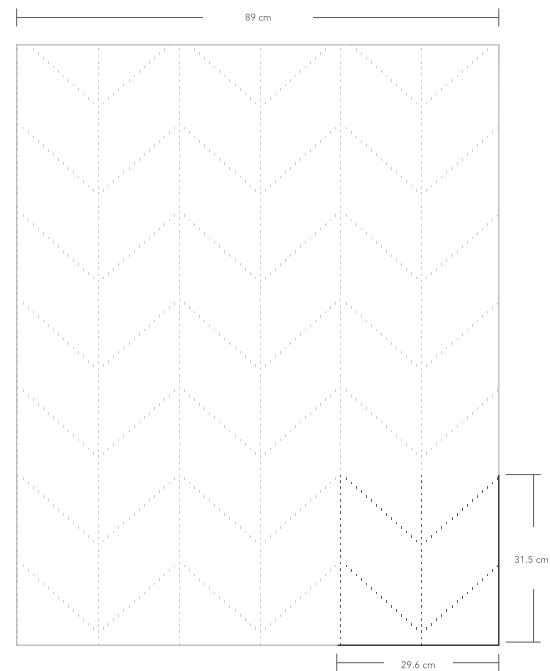

DIMENSIONS

Roll Size: 91.5cm x cut length

More colors

H152LA1011

H152LA1012

H152LA1013

H152LA1014

H152LA1015

DIMENSIONS

Roll Size: 91.5cm x cut length

More colors

H152LA1016

H152LA1017

H152LA1018

H152LA1019

H152LA1020

PATTERN: H152HJ1017

PATTERN: H152LA1022

Dotted grid

Lines in the form of DOTS may themselves be small and inconspicuous, but they are always the most attractive elements of art;

DIMENSIONS

Roll Size: 91.5cm x cut length

The combination of clean lines and spatial texture gives a delicate and elegant visual feeling of low luxury and high quality.

DIMENSIONS

Roll Size: 91.5cm x cut length

More colors

H152LA1026

H152LA1027

H152LA1028