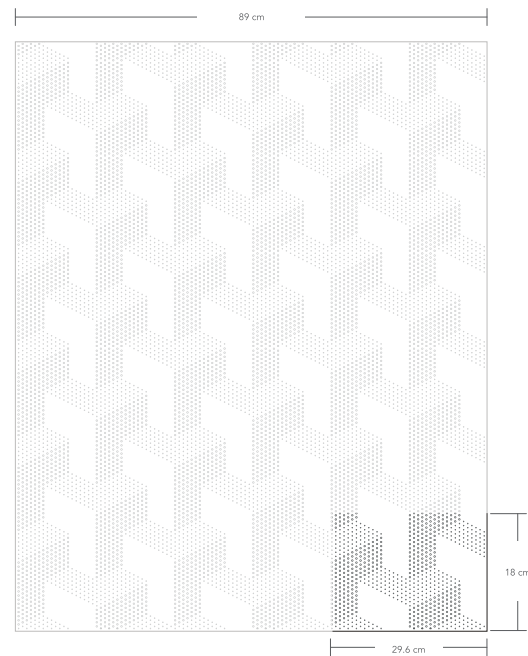

DIMENSIONS

Roll Size: 91.5cm× cut length

More colors

H152LA1001

H152LA1002

H152LA1003

H152LA1004

H152LA1005

DIMENSIONS

Roll Size: 91.5cm× cut length

More colors

H152LA1006

H152LA1007

H152LA1008

H152LA1009

H152LA1010

DIMENSIONS

Roll Size: 91.5cm x cut length

More colors

H152LA1016

H152LA1017

H152LA1018

H152LA1019

H152LA1020

The combination of clean lines and spatial texture gives a delicate and elegant visual feeling of low luxury and high quality.

DIMENSIONS

Roll Size: 91.5cm x cut length

More colors

H152LA1026

H152LA1027

H152LA1028