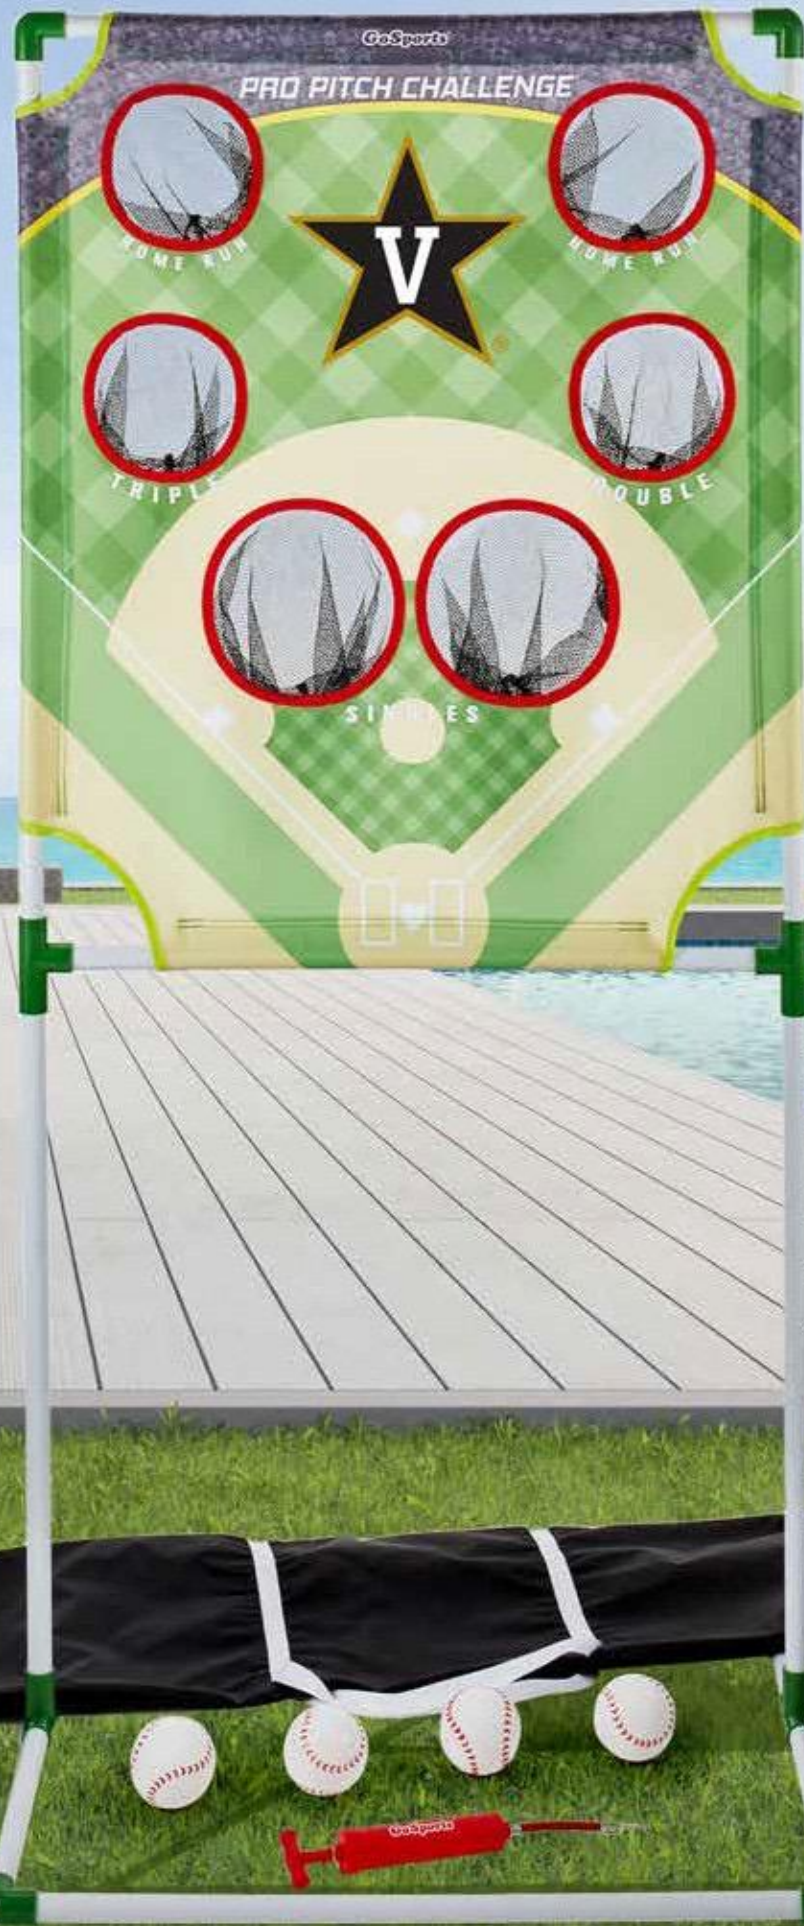

PRO PITCH BASEBALL CHALLENGE
#12079

Step up to the Pro Pitch Baseball Challenge! Comes complete with 4 inflatable baseballs, 1 ball pump, and a portable carry case.

AS LOW AS $105(C)