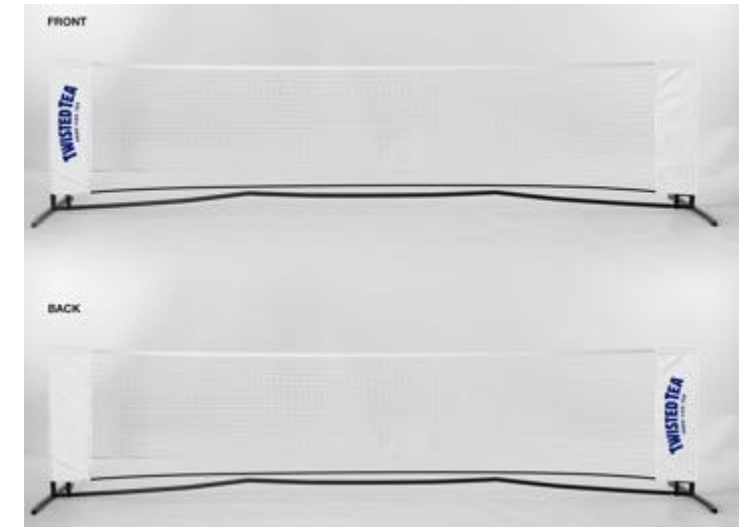

NEW!
BAMBOO HAPPY HOUR SET
#12108

Make every hour Happy Hour with our brand new Bamboo Happy Hour Set! Made from eco-friendly bamboo, this sophisticated miniature cheese board unfolds to reveal 6 included wine & cheese accessories! Wine pourer, wine stopper, drip ring, bottle opener, cheese knives, and cutting board all included!

Natural

AS LOW AS $55(C)

NEW!
PICKLEBALL SET
#12101

Take it to the court - the pickleball court! Our new portable Pickleball Set includes all the essentials for America's fastest growing sport with an easy to set-up 12' net, steel poles, 2 rackets, and 4 balls—all in a convenient carry case with your choice of logo placement. We can fully print (4cp) on both rackets or two sides of the net. Net printing is one color but more colors are available at additional cost.

AS LOW AS $125(C)

Black