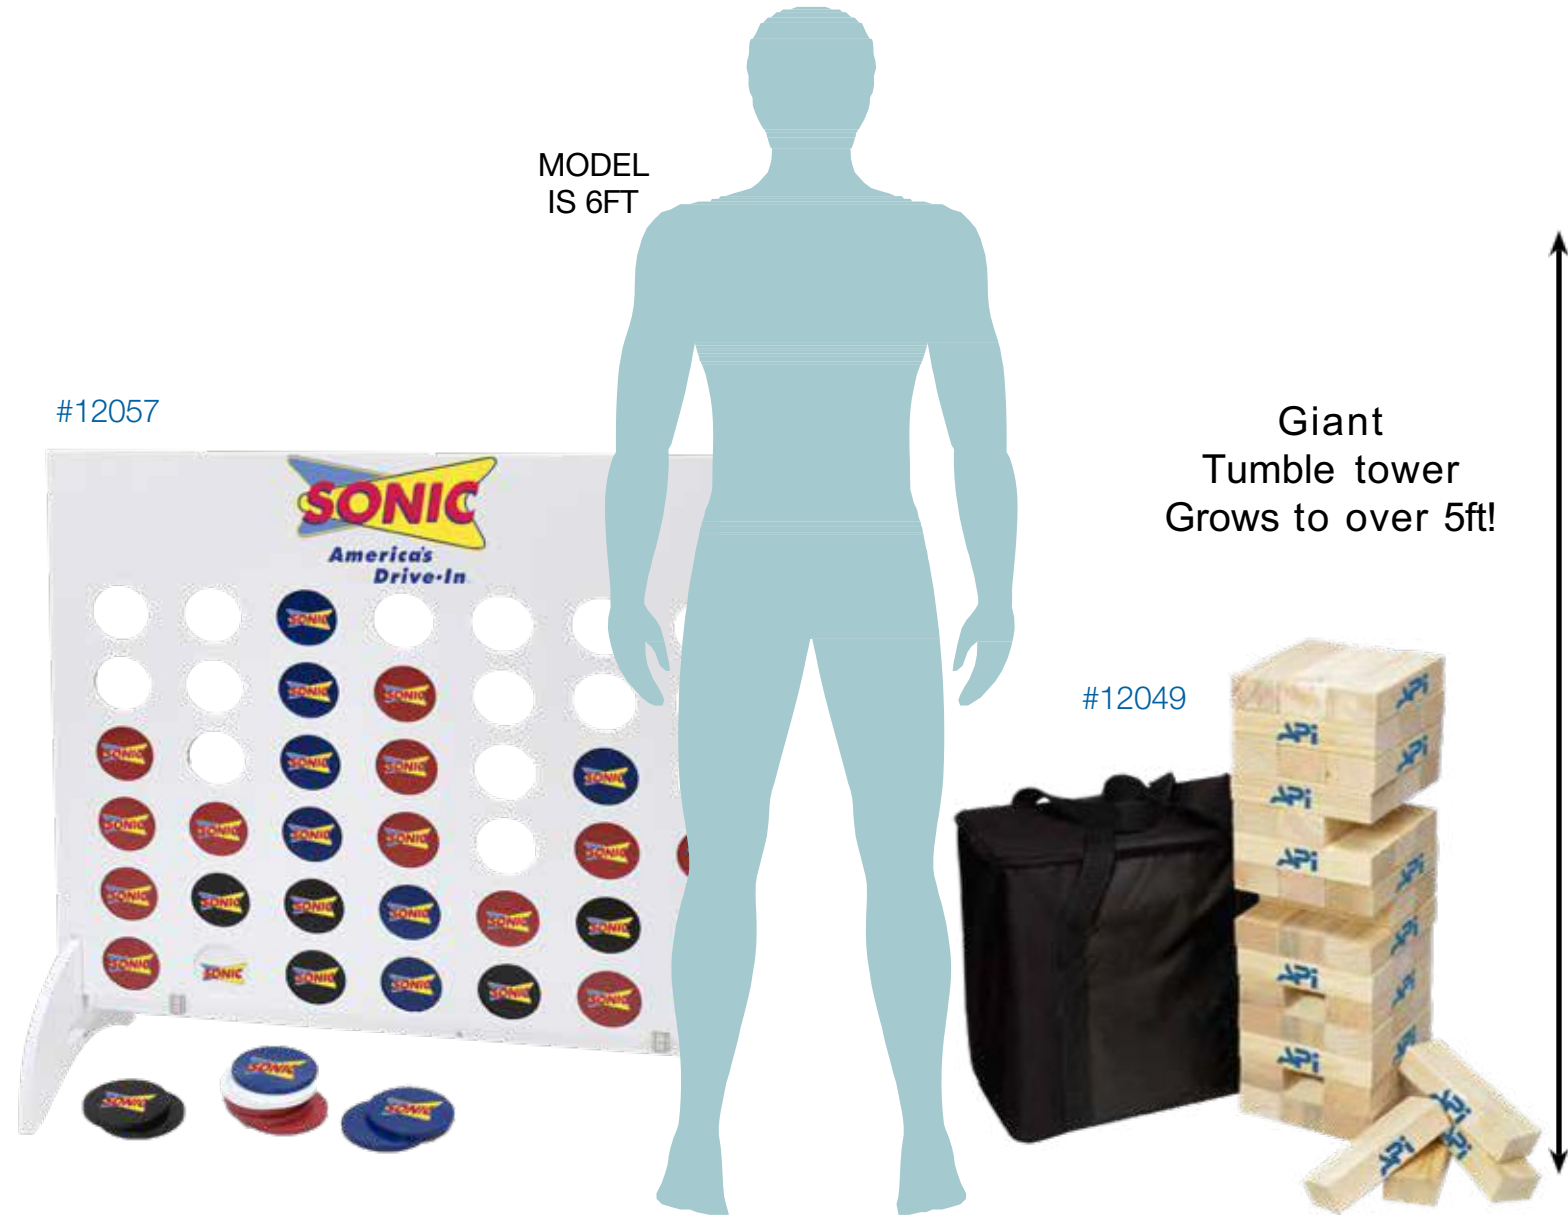

SUPER SIZE THE FUN!

GIANT 4 IN A ROW
#12057

Whether down, across, or diagonal, can you connect 4? Standing 4' tall, our Giant 4 In A Row game features a sturdy wood frame with base. Available in a sleek white finish, this game has an easy 3 piece assembly and comes complete with a convenient carry case and 42 disks in your choice of white, black, red, or blue.

AS LOW AS $250(C)

GIANT TUMBLE TOWER
#12049

The Giant Tumble Tower is a classic wood block game that lives up to its name! Perfect for bars, restaurants, parties, tailgates, or picnics, this mega-tower grows to over 5 feet high! Set includes 54 wood blocks with 1 color logo on all and a carry case for easy transport and storage.

AS LOW AS $136(C)