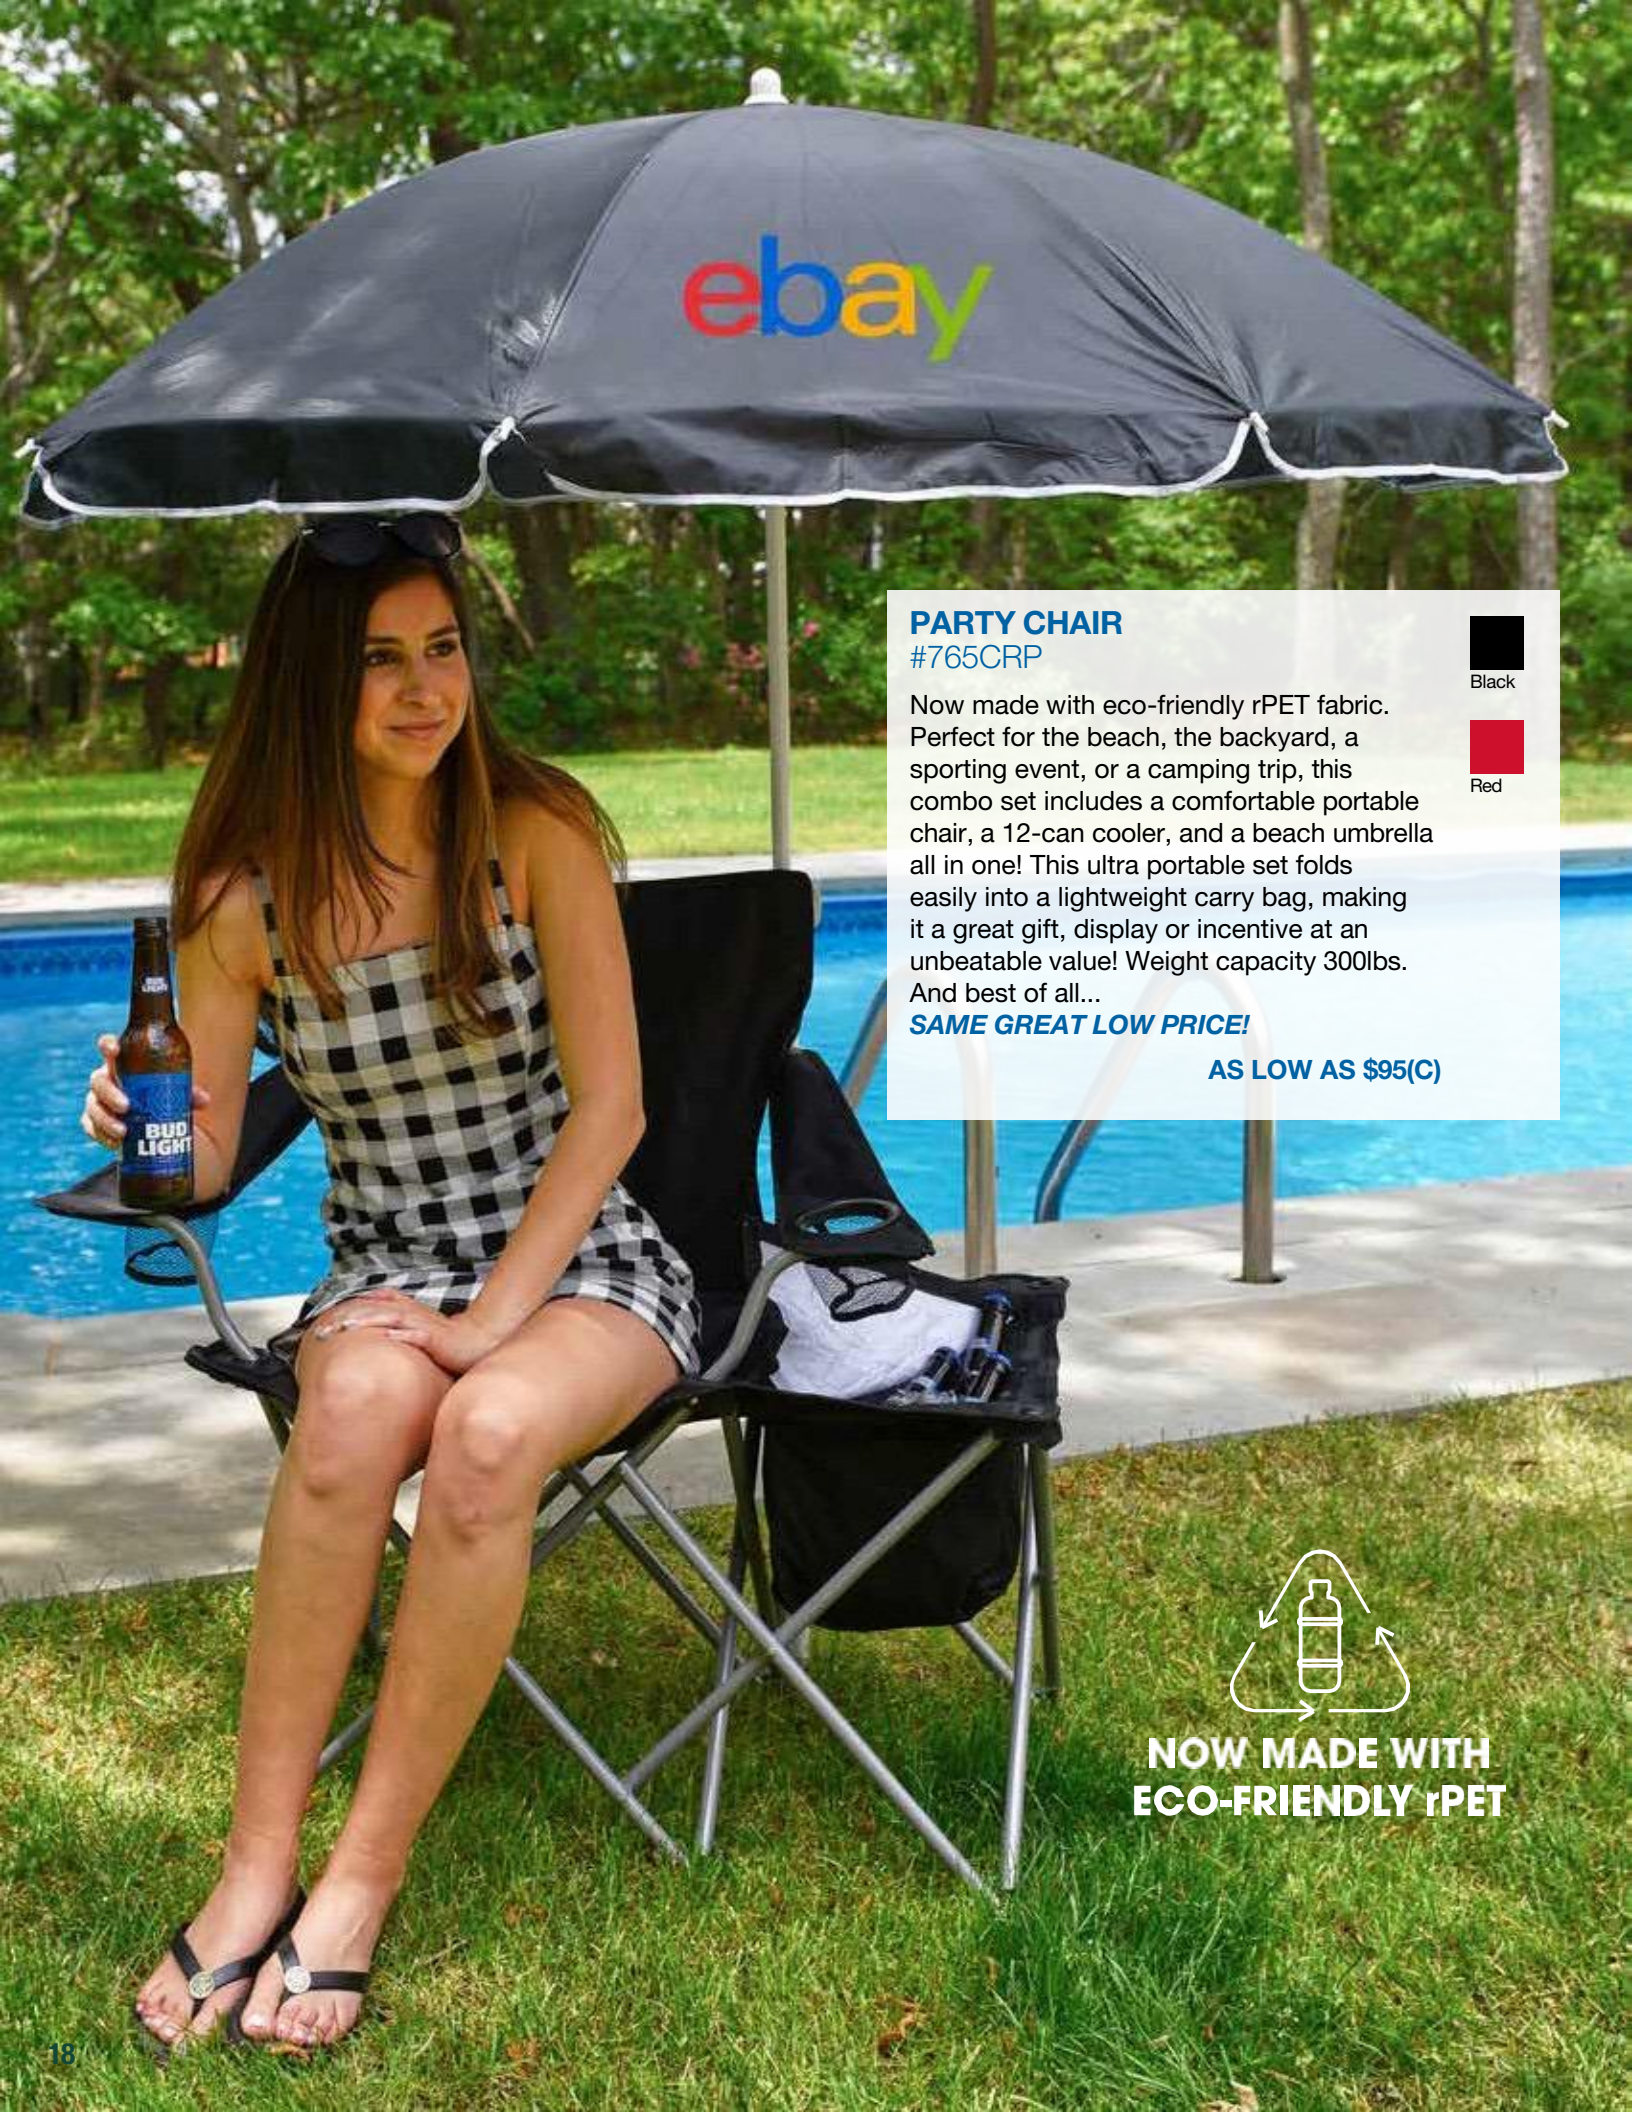

PARTY CHAIR
#765CRP

Now made with eco-friendly rPET fabric. Perfect for the beach, the backyard, a sporting event, or a camping trip, this combo set includes a comfortable portable chair, a 12-can cooler, and a beach umbrella all in one! This ultra portable set folds easily into a lightweight carry bag, making it a great gift, display or incentive at an unbeatable value! Weight capacity 300lbs. And best of all...
SAME GREAT LOW PRICE!

AS LOW AS $95(C)

Black

Red

**NOW MADE WITH
ECO-FRIENDLY rPET**