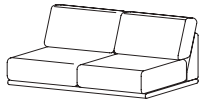

417-2000
H59xW140xD93 cm

2-seater