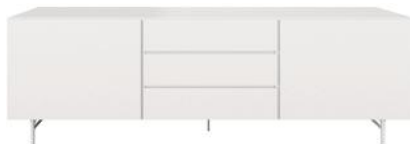

As shown, dark oak veneer/charcoal grey lacquered.

H77xW307½xD35½cm. [Lugano - QN00]

BODY DESIGN

FRONTS DESIGN

LEG DESIGN

Lugano sideboard

Designed by Morten Georgsen

Lugano sideboard