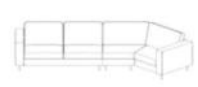

INDIVI
Sofa, angled corner right
422_AX

3 ARMRESTS

5 LEG DESIGNS

4300 (15cm)

4310 (12cm)

4320 (12cm)

4330 (15cm)

75