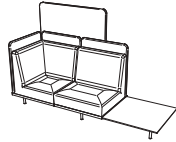

201-AB00
160x255x85 cm