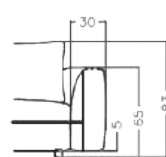

LEG DESIGN

89