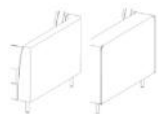

INDIVI
Sofa, angled corner right
422_AX

3 ARMRESTS

5 LEG DESIGNS

4300 (15cm)

4310 (12cm)

4320 (12cm)

4330 (15cm)

75