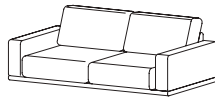

417-2001
H59xW170xD93 cm