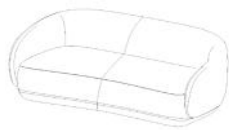

446-3001
H76xW214xD91 cm

3-seater