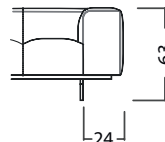

449-0100
H42xW69xD69 cm

ottoman

449-0200
H42xW90xD90 cm

449-3001
H70xW244xD95 cm

3-seater

LEG DESIGN

165

Sides of modules fully upholstered.