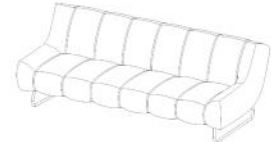

447-1101, high
86.5x91.5x102cm

447-2001, low
82.5x173.5x102cm

sofa

447-2101, high
86.5x173.5x102cm

447-3001, low
82.5x238x102cm

447-3101, high
86.5x238x102cm

LEG DESIGN

Low