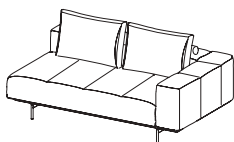

435-2502

H62.8xW181xD107 cm

2.5-seater