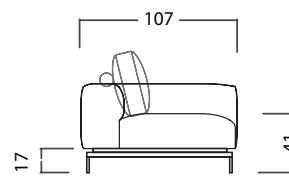

LEG DESIGN

165

Sides of modules fully upholstered.