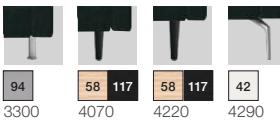

Living and lounge chairs

LEG DESIGN

75

Nawabari

Designed by Bjarke Ingels

Nawabari chair, low leg

As shown, white Tuscany fabric 3200/matt black. H82.5xW91.5xD102cm. [Nawabari - 1001]

Leg design available in 2 heights.

LEG DESIGN

Osaka

Designed by Anders Nørgaard

Osaka chair

As shown, pink Leeds fabric 3024/oak. H77xW90xD87½cm. [Osaka -CA29]

Armrest design available in 2 options: straight and tilted.

LEG DESIGN

94

Ogi

Designed by Anders Nørgaard

Ogi chair with swivel function

As shown, camel Estoril leather 0957/brushed steel. H82/45xW75xD75cm. [Ogi - L025]

LEG DESIGN

75

Porto

Designed by Frans Schrofer

Porto chair with swivel function

As shown, cognac York leather 5120/matt black structure lacquered. H108/42xW78xD85cm. [Porto - 1480]

Porto footstool

As shown, cognac York leather 5120/matt black structure lacquered. H42xW63xD43cm. [Porto - 1485]