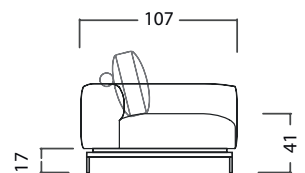

449-0100
H42xW69xD69 cm

ottoman

449-0200
H42xW90xD90 cm

449-3001
H70xW244xD95 cm

3-seater

LEG DESIGN

165

Sides of modules fully upholstered.