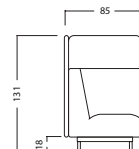

201-0210
2.2x85x85 cm

pouf

201-0220
18x230x62 cm

base

201-0230
18x144x62 cm

base

LEG DESIGN

Sides of modules fully upholstered.