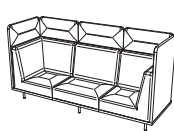

201-AA00
131x255x85 cm