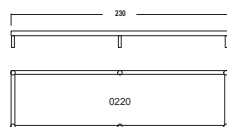

201-0210
2.2x85x85 cm

pouf

201-0220
18x230x62 cm

base

201-0230
18x144x62 cm

base

LEG DESIGN

Sides of modules fully upholstered.