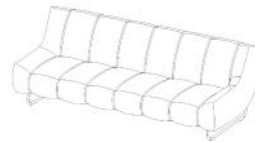

447-1101, high
86.5x91.5x102cm

447-2001, low
82.5x173.5x102cm

sofa

447-2101, high
86.5x173.5x102cm

447-3001, low
82.5x238x102cm

447-3101, high
86.5x238x102cm

LEG DESIGN

Low