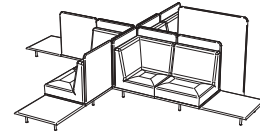

201-AD00
110x510x510 cm

configurations