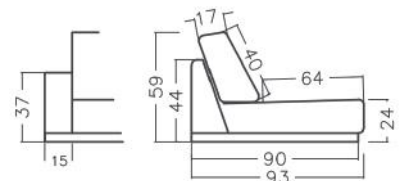

417-4502
H59xW102.5xD171 cm

417-4502
H59xW102.5xD171 cm

417-6000
H59xW90xD90 cm

corner

LEG DESIGN

75

Carmo

Designed by Anders Nørgaard