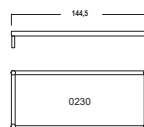

201-0210
2.2x85x85 cm

pouf

201-0220
18x230x62 cm

base

201-0230
18x144x62 cm

base

LEG DESIGN

Sides of modules fully upholstered.