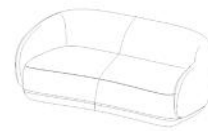

Designed by Morten Georgsen

Bolzano sofa

As shown, Brown lazio 6096/matt black lacquered. H76xW214xD91. [Bolzano - 3001]

446-1001
H73/42xW89xD86 cm

armchair

446-1101
H73/42xW89xD86 cm

armchair with swivel

446-2501
H76xW184xD91 cm