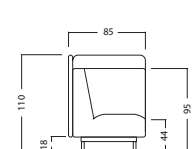

201-0210
2.2x85x85 cm

pouf

201-0220
18x230x62 cm

base

201-0230
18x144x62 cm

base

LEG DESIGN

Sides of modules fully upholstered.