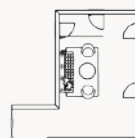

EKSTRAORDINÆR SINCE 1952

Welcome to BoConcept Product overview

BoConcept offers an extensive portfolio of contemporary products which can be customized to meet the specific needs of your project.

With endless possibilities, create your vision choosing from an array of quality fabrics, leathers, timbers and ceramics.

For more inspiration and information visit
boconcept.com

Access our online 3d library by clicking [here](#).