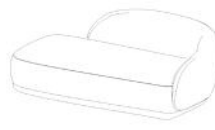

446-8000
H76xW176xD91 cm

Resting module RAF