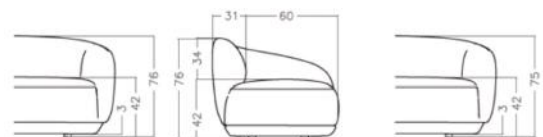

LEG DESIGN

Not available on leather version

89

Sides of modules fully upholstered.