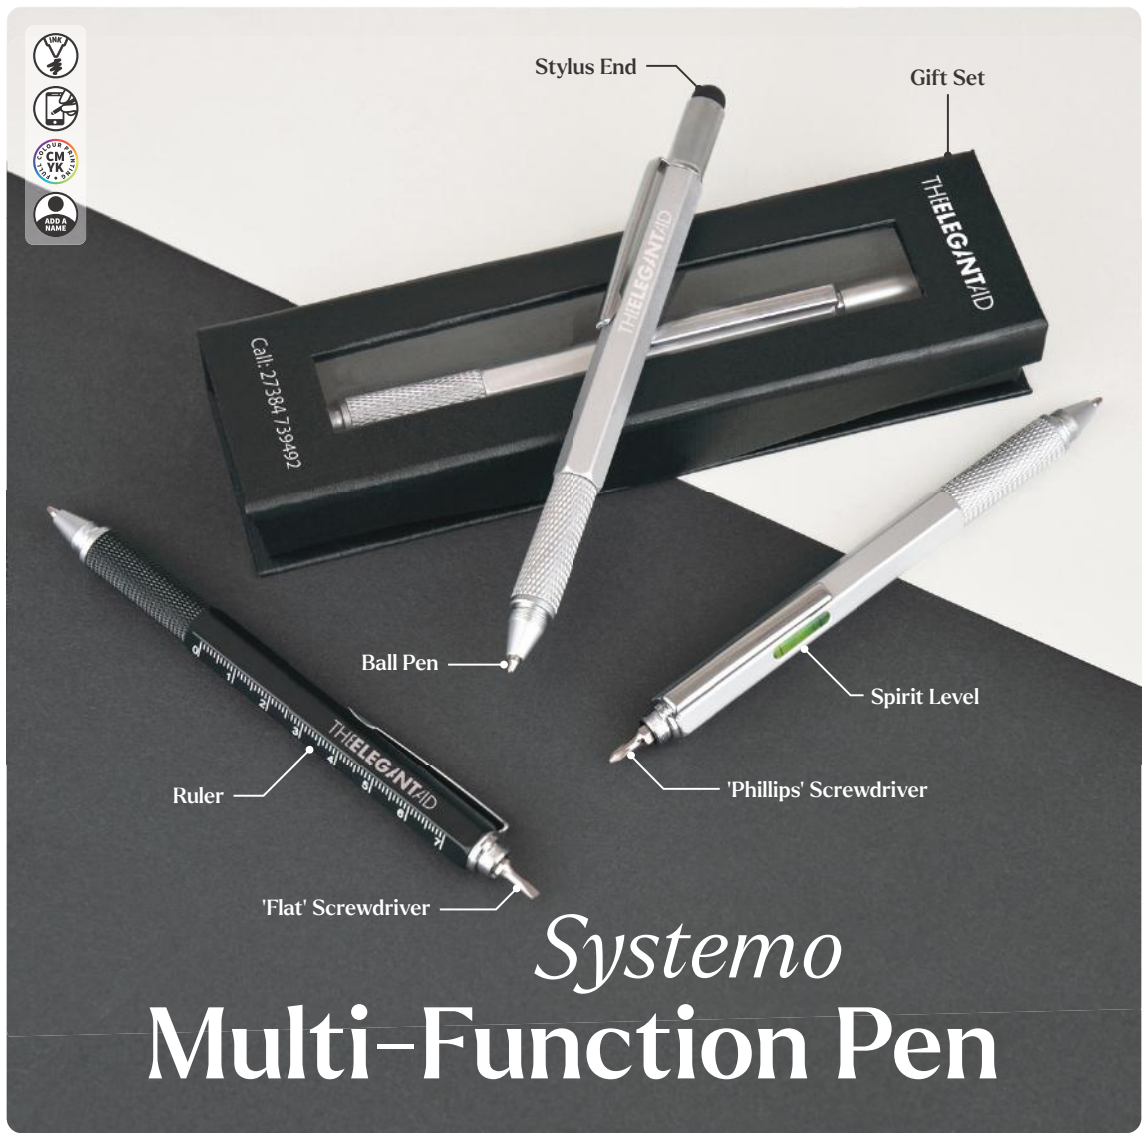

**TPC541001.**  
KLIO ETERNA I-ROQ BALL PEN

**Klio-Eterna**  
Est. 1900

An ultra-modern look in this prestige pen with perfect weight and balance from Germany's oldest promotional pen supplier. There is a soft feel black barrel version available at an additional cost. 8000 metre write out length refill! 4 week delivery.

<b>Product Size:</b> 141 x 11mm	<b>Print Area:</b> 30 x 20mm
<b>Ink Colour:</b> Blue	
<b>Weight:</b> 28 Grams	

PRINT AREA

100/£7.28 250/£6.86 500/£6.53

Stylus End

Gift Set

Ball Pen

Spirit Level

Ruler