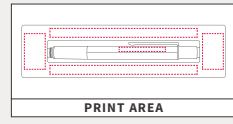

<b>Product Size:</b> 150 x 10mm	<b>Print Area:</b> 60 x 4mm
<b>Ink Colour:</b> Black	<b>Engrave Area:</b> 60 x 4mm
<b>Weight:</b> 25 Grams	<b>Digital Print:</b> 60 x 4mm

100/£4.32 250/£3.78 500/£3.60

## SYSTEMO GIFT SET. SYSTEMO AS A GIFT SET

The systemo multi-functional ball pen supplied in a stylish windowed gift box. The gift box can also be branded.

<b>Product Size:</b> 180 x 51 x 25mm	<b>Box Print Area:</b> 35 x 15mm
<b>Ink Colour:</b> Black	<b>Box Digital Print Area:</b> 35 x 15mm
<b>Weight:</b> 71 Grams	