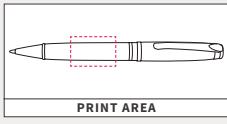

1000/£6.34 2500/£5.87 5000/£5.63