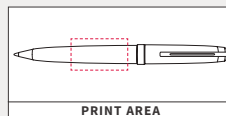

100/£4.34 250/£3.80 500/£3.61