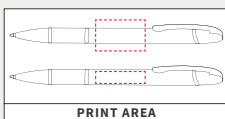

1 COL - 100/£3.28 250/£2.77 500/£2.64

ENGRAVE - 100/£3.37 250/£3.07 500/£2.92

TPC690301.
KYMERA BALL PEN

Matt black twist action ball pen with gun metal trims. Fluted barrel gives this heavyweight pen a stylish twist. Pricing includes 1 colour print.

Product Size: 139 x 12mm	Print Area: 35 x 7mm
Ink Colour: Black	Engrave Area: 35 x 7mm
Weight: 33 Grams