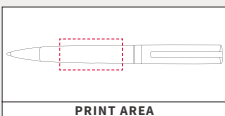

100/£5.07 250/£4.49 500/£4.29