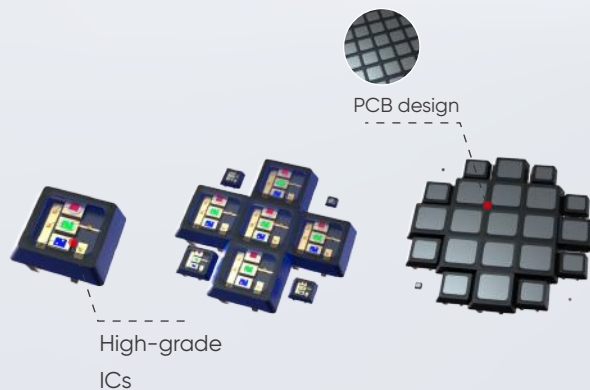

Creative Shape Splicing

- Specially designed soft LED modules and cut-edge LED modules simplify the building of cylinder screens and column screens

Budget-friendly Choice for Full-color LED Displays

Regular Indoor Modules: P1.2, P1.5, P1.8, P2, P2.5, P3

Regular Outdoor Modules: P2.5, P3, P4, P5, P6, P8, P10

Soft Modules: P1.2, P1.5, P1.8, P2, P2.5

Cut-edge Modules: P1.5, P1.8, P2, P2.5, P4, P5, P6, P8

Indoor & Outdoor LED Module

Stable performance

- Environment-friendly lead-free solder paste
- Advanced pad bonding process for LED bead stability
- PC+30 fiber bottom case kit and additional reinforcement, ensuring robustness and flatness

Excellent display

- High-grade ICs with a broader color spectrum and evenly-divided gray scales
- PCB design with evenly-arranged vertical ICs and centrally-placed horizontal ICs, optimizing performance