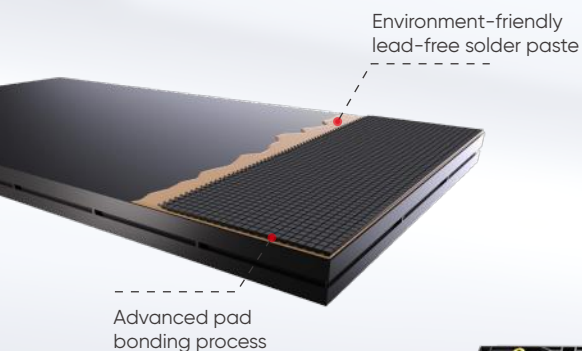

Indoor & Outdoor LED Module