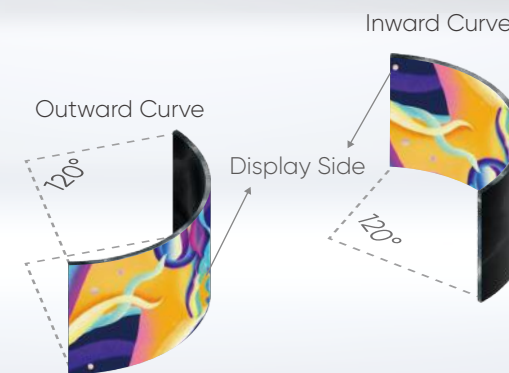

Excellent display

- High-grade ICs with a broader color spectrum and evenly-divided gray scales
- PCB design with evenly-arranged vertical ICs and centrally-placed horizontal ICs, optimizing performance

Applications

Soft LED Module

High flexibility

Enjoy creative splicing with 120-degree flexibility for both concave and convex bending

Stable installation

An updated magnetic column improves the soft LED module's mount on the bracket, making installation more secure

Applications

Cut-edge LED Module

No extra cuts needed

Cut-edge modules ensure no extra cuts or seams are needed for curved displays

Extended splicing angles

Splice the display outward to anywhere from 90 to 180 degrees