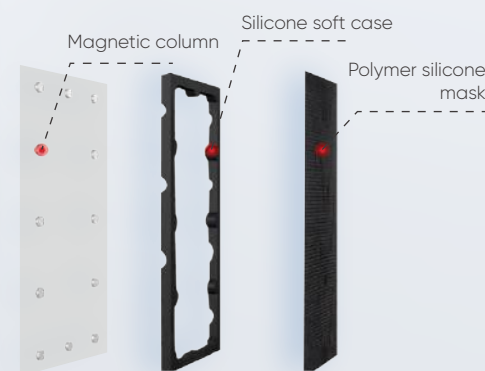

Applications

Soft LED Module

High flexibility

Enjoy creative splicing with 120-degree flexibility for both concave and convex bending

Stable installation

An updated magnetic column improves the soft LED module's mount on the bracket, making installation more secure

Applications

Cut-edge LED Module

No extra cuts needed

Cut-edge modules ensure no extra cuts or seams are needed for curved displays

Extended splicing angles

Splice the display outward to anywhere from 90 to 180 degrees