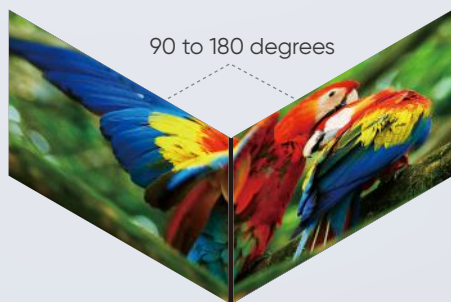

Excellent display

- High-grade ICs with a broader color spectrum and evenly-divided gray scales
- PCB design with evenly-arranged vertical ICs and centrally-placed horizontal ICs, optimizing performance

Applications

Cut-edge LED Module

No extra cuts needed

Cut-edge modules ensure no extra cuts or seams are needed for curved displays

Extended splicing angles

Splice the display outward to anywhere from 90 to 180 degrees