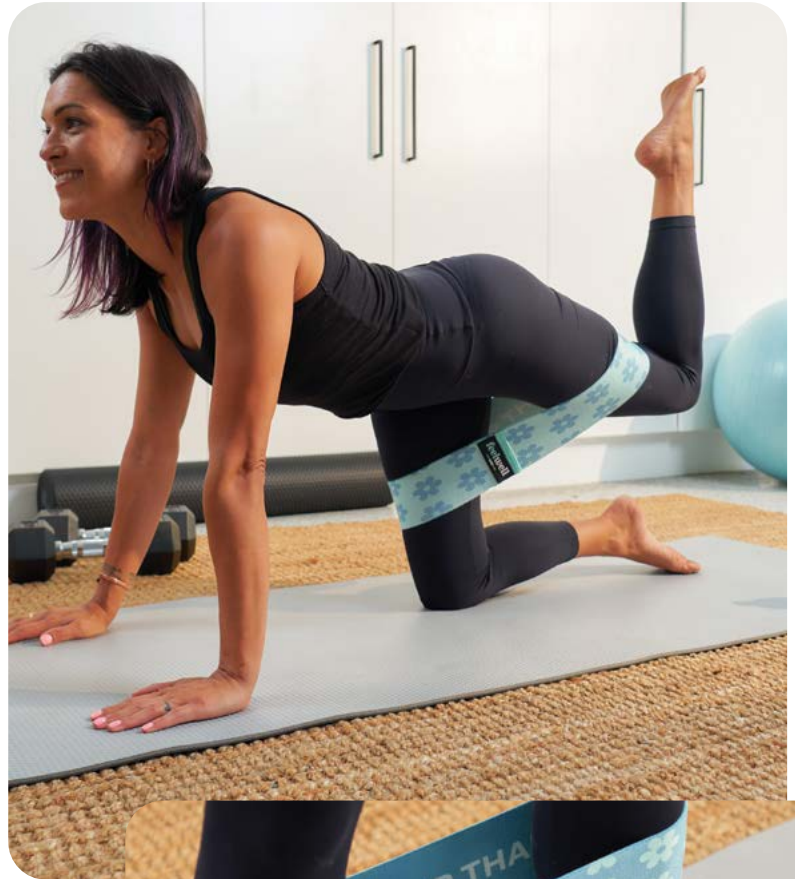

2 x resistance strengths

non-slip grip on sole