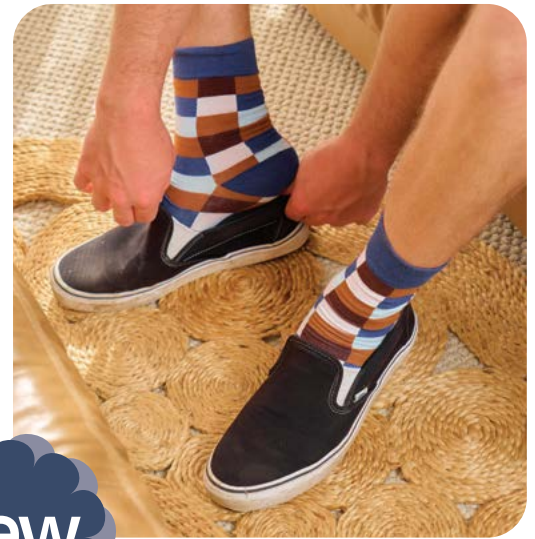

mug & socks

350ml

Coffee Mug - Dad's Coffee (Or Tea)
Box Size: 10cm x 13cm x 8.5cm
SKU: 58DCT

Funky Feet Men Mr Sharp
Colour: Mixed Box of 3
Box Size: 17.5cm x 19.5cm x 6cm
SKU: 842FMSH

matching items

safe keepers

Safe Keeper Check
Size: 8cm x 4.5cm
Refill: 24SKCH
Gift Boxed: 25SKCH

Gentleman's - Safe Keeper
Size: 8cm x 4.5cm
Refill: 24SKGE
Gift Boxed: 25SKGE

gentleman's multi glasses case

Gentleman's - Multi Glasses Case
Size: 16.5cm x 13cm (dia)
Folded size: 42cm circ.
SKU: 10GGC

5 compartments

3 spaces for sunglasses
(or readers) and 2 with lids
for those smaller items