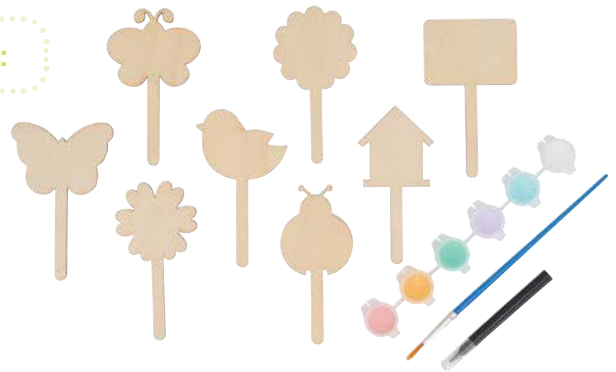

Comes with:

kids garden tool set

Make gardening fun for kids with this mini-me 5 piece set of garden tools. Consists of child-sized shovel, pointed spade, rake, watering can and carry bag, perfect for little hands. Kids will love spending time outdoors learning about nature with this cute activity set. For ages 3+. Please supervise play at all times.