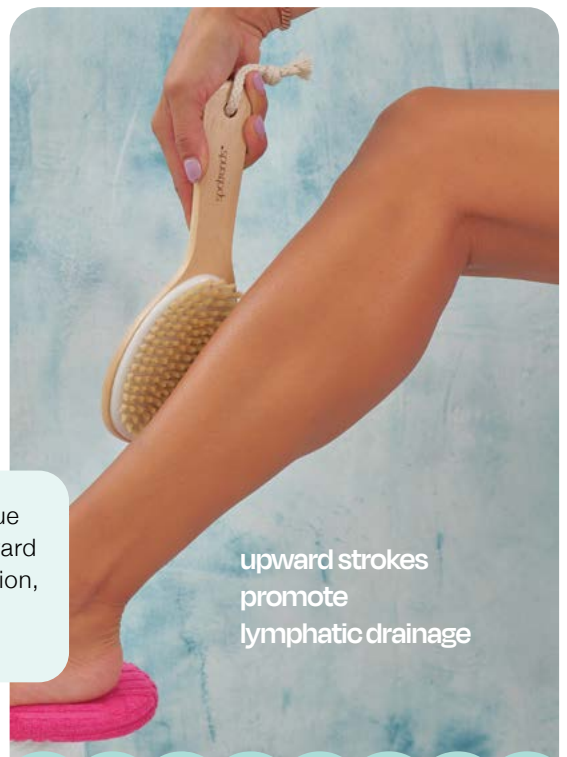

# dry body brush

*beechwood handle*

**Spa Trends Dry Body Brush**  
Size: 25cm x 7cm x 3cm  
SKU: 808WBB

This brush is specifically designed for dry brushing, an ancient technique known for its numerous benefits. By gently brushing your skin with upward strokes, you can exfoliate away dead skin cells, stimulate blood circulation, and promote lymphatic drainage. Incorporate the Spa Trends Dry Body Brush into your self-care routine for a radiant and smooth complexion.