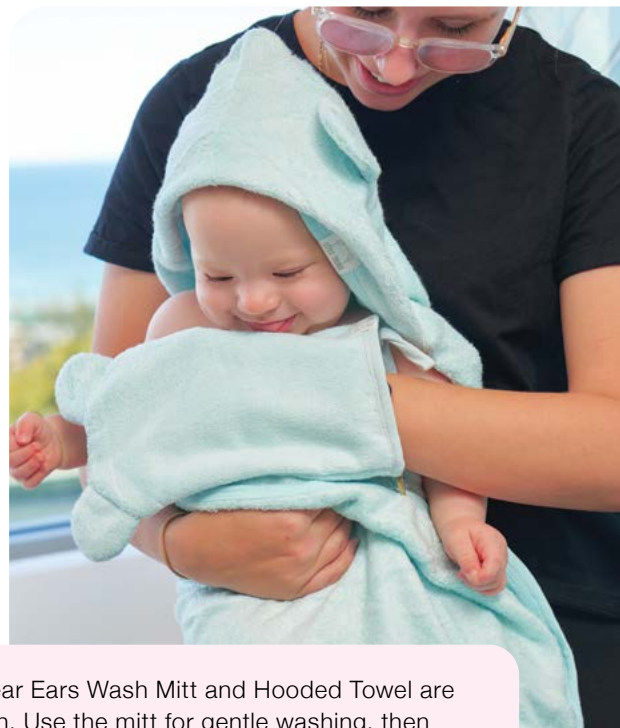

bath time fun!

bear ears wash mitt & hooded towel

Our super cute Little Trends Bear Ears Wash Mitt and Hooded Towel are sure to encourage bath time fun. Use the mitt for gentle washing, then transform your little one into a cuddly bear and wrap them up to dry. Made from a soft mix of natural fibres (70% bamboo and 30% cotton). The towel is also a generous size: 90cm x 90cm, perfect for growing cubs. Comes in three pastel colours, ice blue, lilac, and moss. Match them with our silicone range. Makes a great baby shower gift!