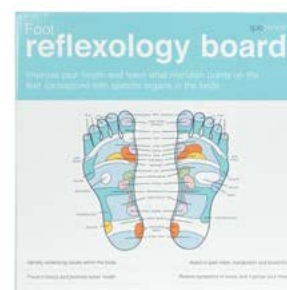

foot reflexology board

Reflexology is a holistic practice dating back thousands of years. This board applies acupressure to various meridian points on the feet to assist with wellbeing. By gently applying pressure to your feet, the board not only gives your feet a massage, but may also help with blood circulation, stress, mood enhancement, and pain relief. (Note: this board does not replace medical advice from your health practitioner). Great gift for those who love exploring alternative therapies.