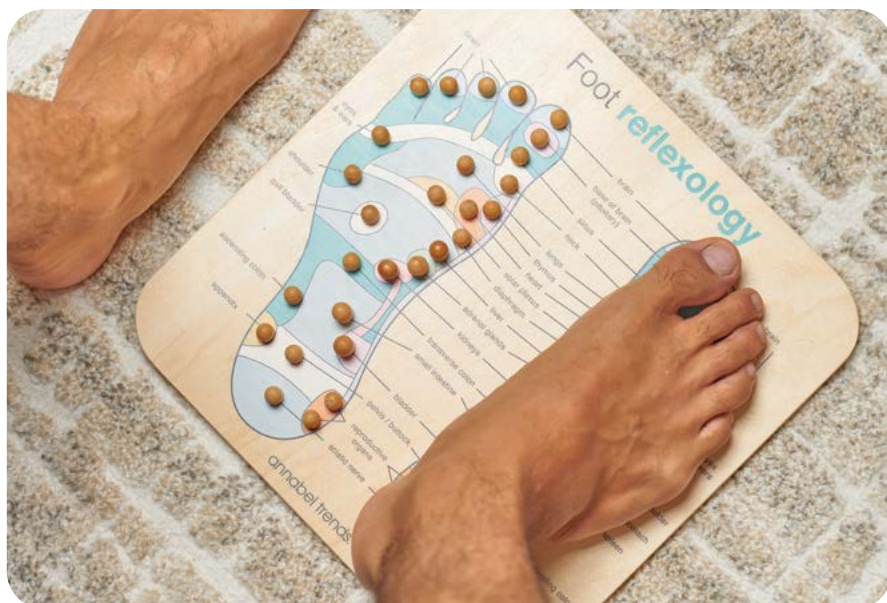

Spa Trends Foot Reflexology Board
Size: 30cm x 32cm x 3cm
SKU: 808FRB