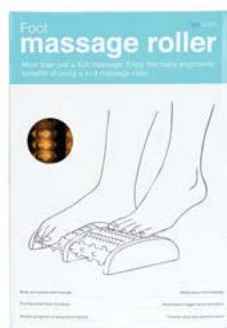

foot massage roller

Our feet are one of the hardest working parts of the body... they deserve a little pampering, and the Foot Massage Roller is perfect for an anytime massage. You can use under your desk or whilst watching TV. The timber roller is simple to use and helps relieve muscular pain. Great gift for someone who is on their feet all day.

Spa Trends Foot Massage Roller
Size: 27cm x 19cm x 6cm
SKU: 808FMR