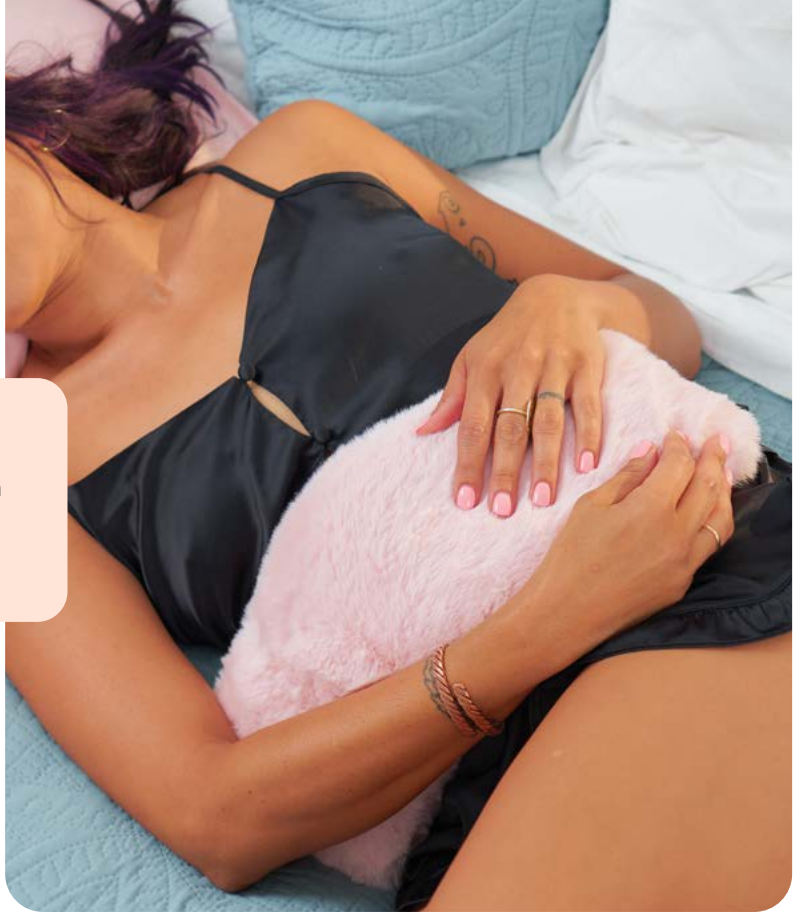

cosy luxe heat pillows

A favourite in the Cosy Luxe range are our super deluxe Heat Pillows. These heatable pillows contain clay beads for safe odour free heat when warmed in the microwave. The soft luxurious covers will make this your favourite heat pack ever. Available in four gorgeous colours.

removable clay
bead heat bag