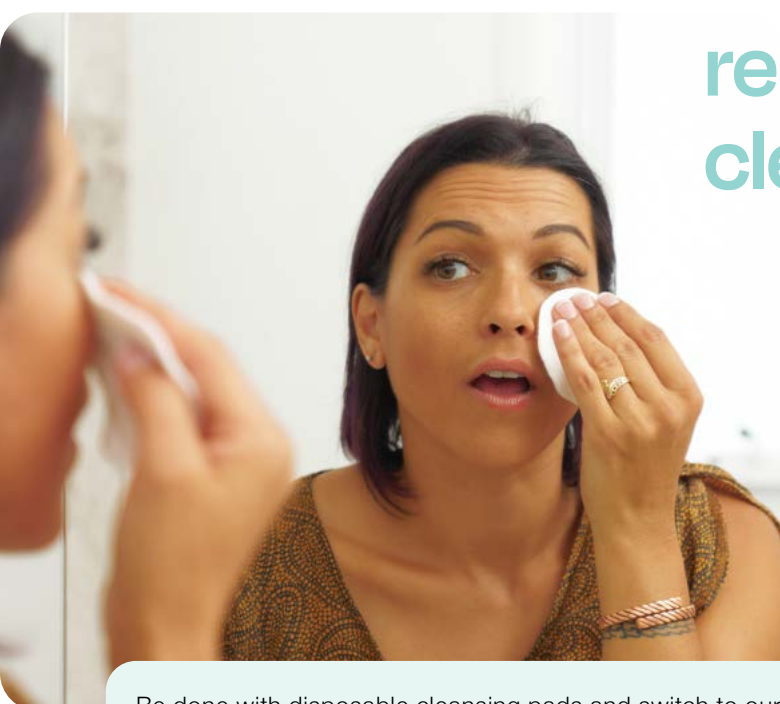

manicure set

reusable bamboo cleansing pads

6 pack