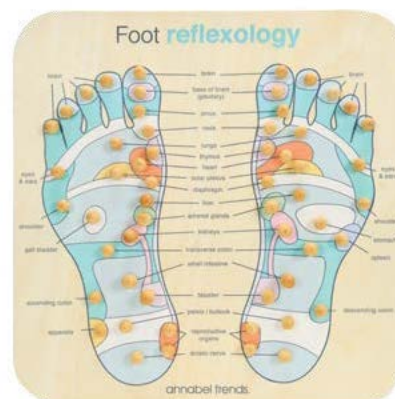

Spa Trends Foot Reflexology Board
Size: 30cm x 32cm x 3cm
SKU: 808FRB