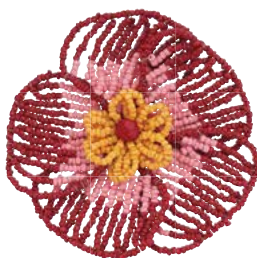

Beaded Napkin Ring
Design: Flower Red
Size: 8.5cm x 8.5cm x 5cm
SKU: 20BNR