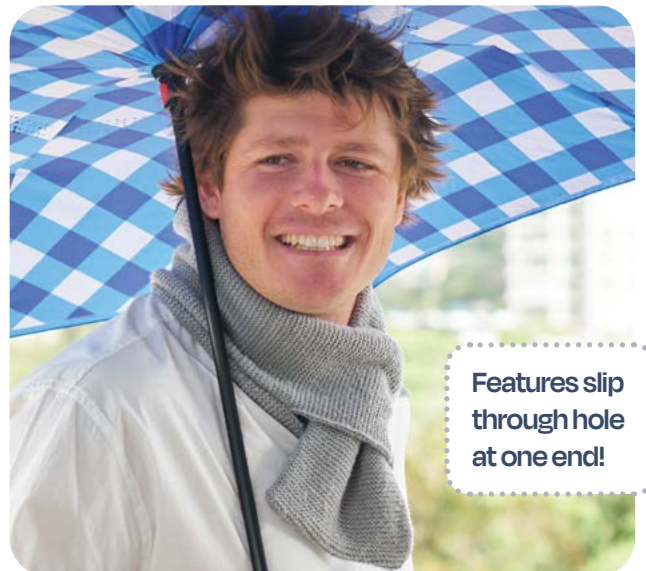

Features slip through hole at one end!

A scarf without the bulk!! These scarves slip through the loop at the end to make a compact neck warmer, without the excess fabric of a regular scarf. Three unisex colours to choose from, these scarves look great on both men and women!