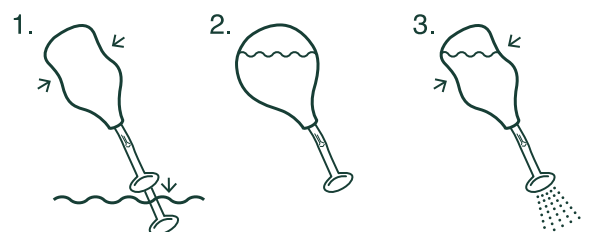

Sprout Squeeze Sprinkler Ball
Size: 8cm x 8cm x 15.5cm
SKU: 521SSB