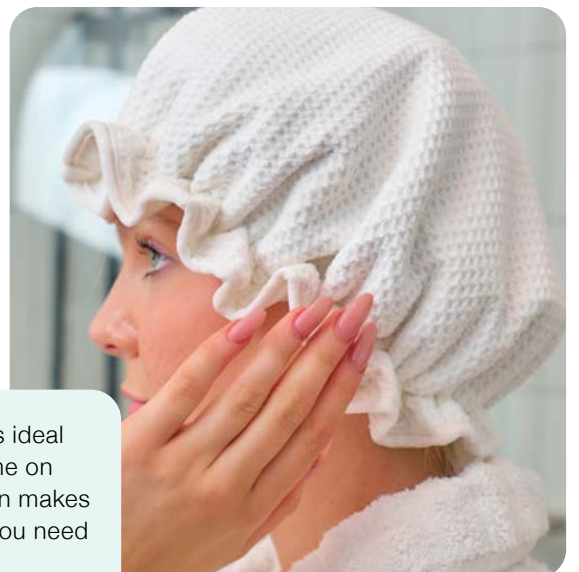

Keep hair dry and frizz free with our Microfibre Waffle Shower Cap, it's ideal for protecting your hair from humidity damage and saving precious time on restyling. Perfect for showers, baths and spa visits, its compact design makes a handy travel companion, preventing hair from water damage when you need it. Polyester and nylon outer, PEVA lining. One size fits most.