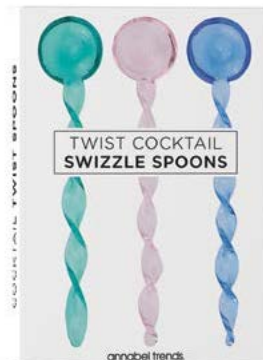

Cocktail Swizzle Spoons (Set of 3)
Design: Twist
Size: 12cm x 16.5cm x 2.5cm
SKU: 12SST