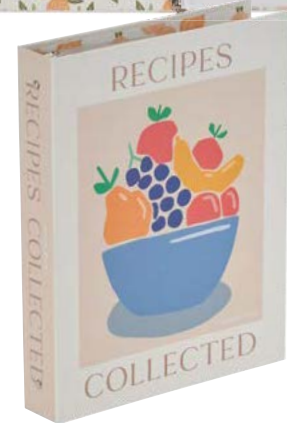

**Journal**  
Design: Self Care  
Size: 17cm x 20.5cm  
SKU: 38JSC

**Journal**  
Design: 5 Minute  
Size: 17cm x 20.5cm  
SKU: 38JFM

**Journal**  
Design: Travel  
Size: 17cm x 20.5cm  
SKU: 38JT

Also find the  
My Travel Journal in  
the Travel section!