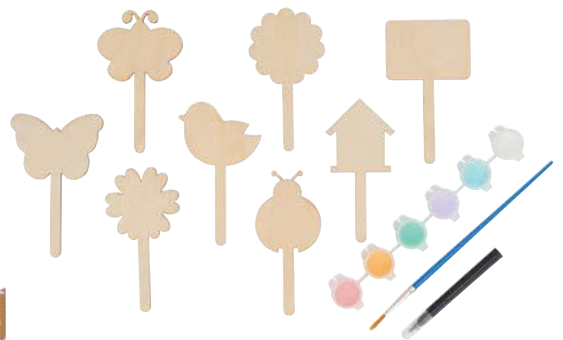

Get the kids excited about nurturing their green thumb and learn along the way with our Kids Plant Label Kit. This fun kit will have them busy for hours with designing and painting their own labels to use in the garden. Encourages outdoor play and colourful imagination. Comes with paints, paint brush, marker pen and 8 plant labels. Suitable for ages 3 and up. Why not gift with the Kids Garden Tool Set for the ultimate present.

comes with:

Kids Plants Label Kit 16pc
Box Size: 20cm x 18cm x 4cm
SKU: 503KPL

paint pots, brush
and marker pen