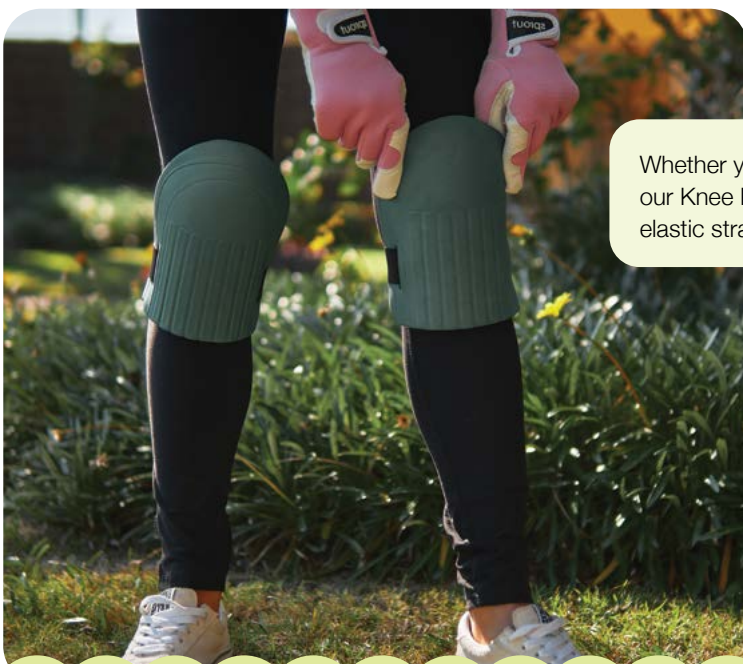

garden hat

Garden Hat
Colour: Natural
Size: 58cm cir.
SKU: 52019

*spf 50+
protection*

Essential to the Sprout range is the summery garden hat made from cotton/linen blend fabric. This wide brimmed hat with an adjustable chin strap (which can be removed if not required) comes in a natural colour to match all gardening outfits! One size fits most, with an adjustable drawstring if too big. The hat has been SPF tested and gives 50+ protection when out in the sun.

2L watering can

Easy to carry and not too heavy, this watering can is perfect for potted plants in your home. Our 2 Litre Watering Can is made from lightweight HDPE, which is high density and recyclable.

*vintage
inspired design*

Watering Can 2 Litre
Colour: Sage
Size: 32cm x 18cm
SKU: 521WCS

knee pads

Whether you're gardening or cleaning low areas, protect your knees with our Knee Pads! The knee pads come in green and feature adjustable velcro elastic straps for comfort and the functionality we need.

protects knees

Knee Pads
Colour: Green
Size: 20cm x 19cm
SKU: 51KPG