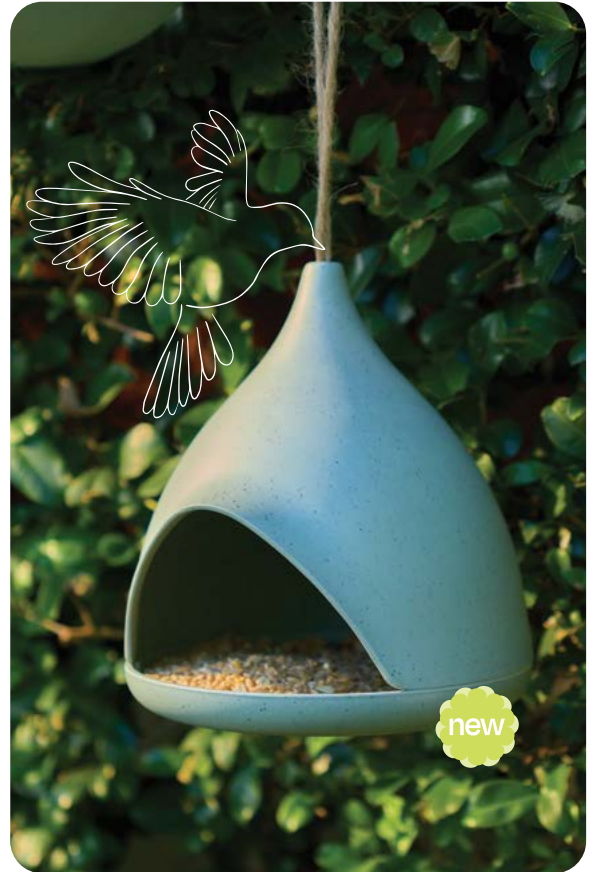

Bird House Bamboo
Design: Retro Green
Size: 33cm x 11cm x 12cm
SKU: 54BHRE

U
hanging hook included