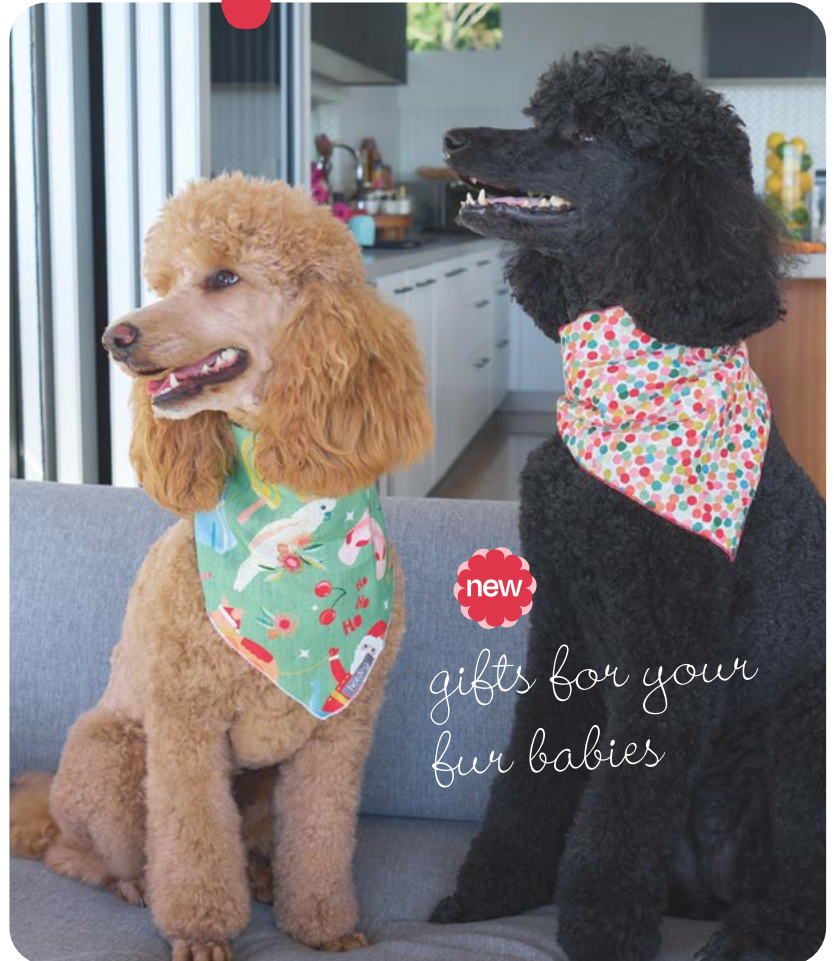

*new*  
gifts for your  
fur babies

100% linen

*so cute!*

**Hot Dog Bandana Linen**  
Design: Merry Xmas  
Size: 60cm x 30cm  
SKU: 14LMX