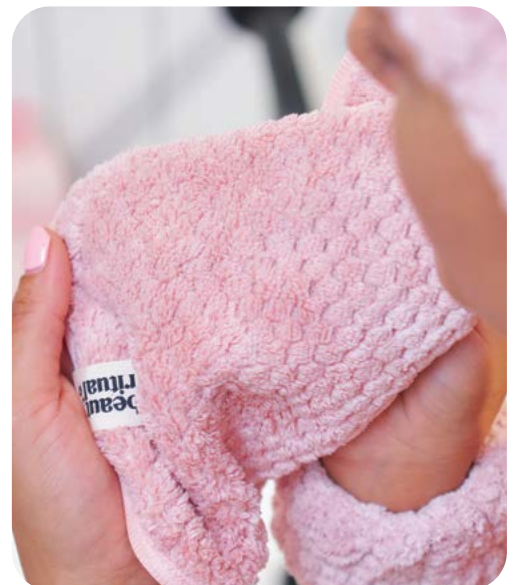

reusable makeup removing cloths

Beauty Ritual Luxury Waffle Makeup Removing Cloths 4pc
Colour: Moss
Size: 14.5cm x 19cm
SKU: 807RMM