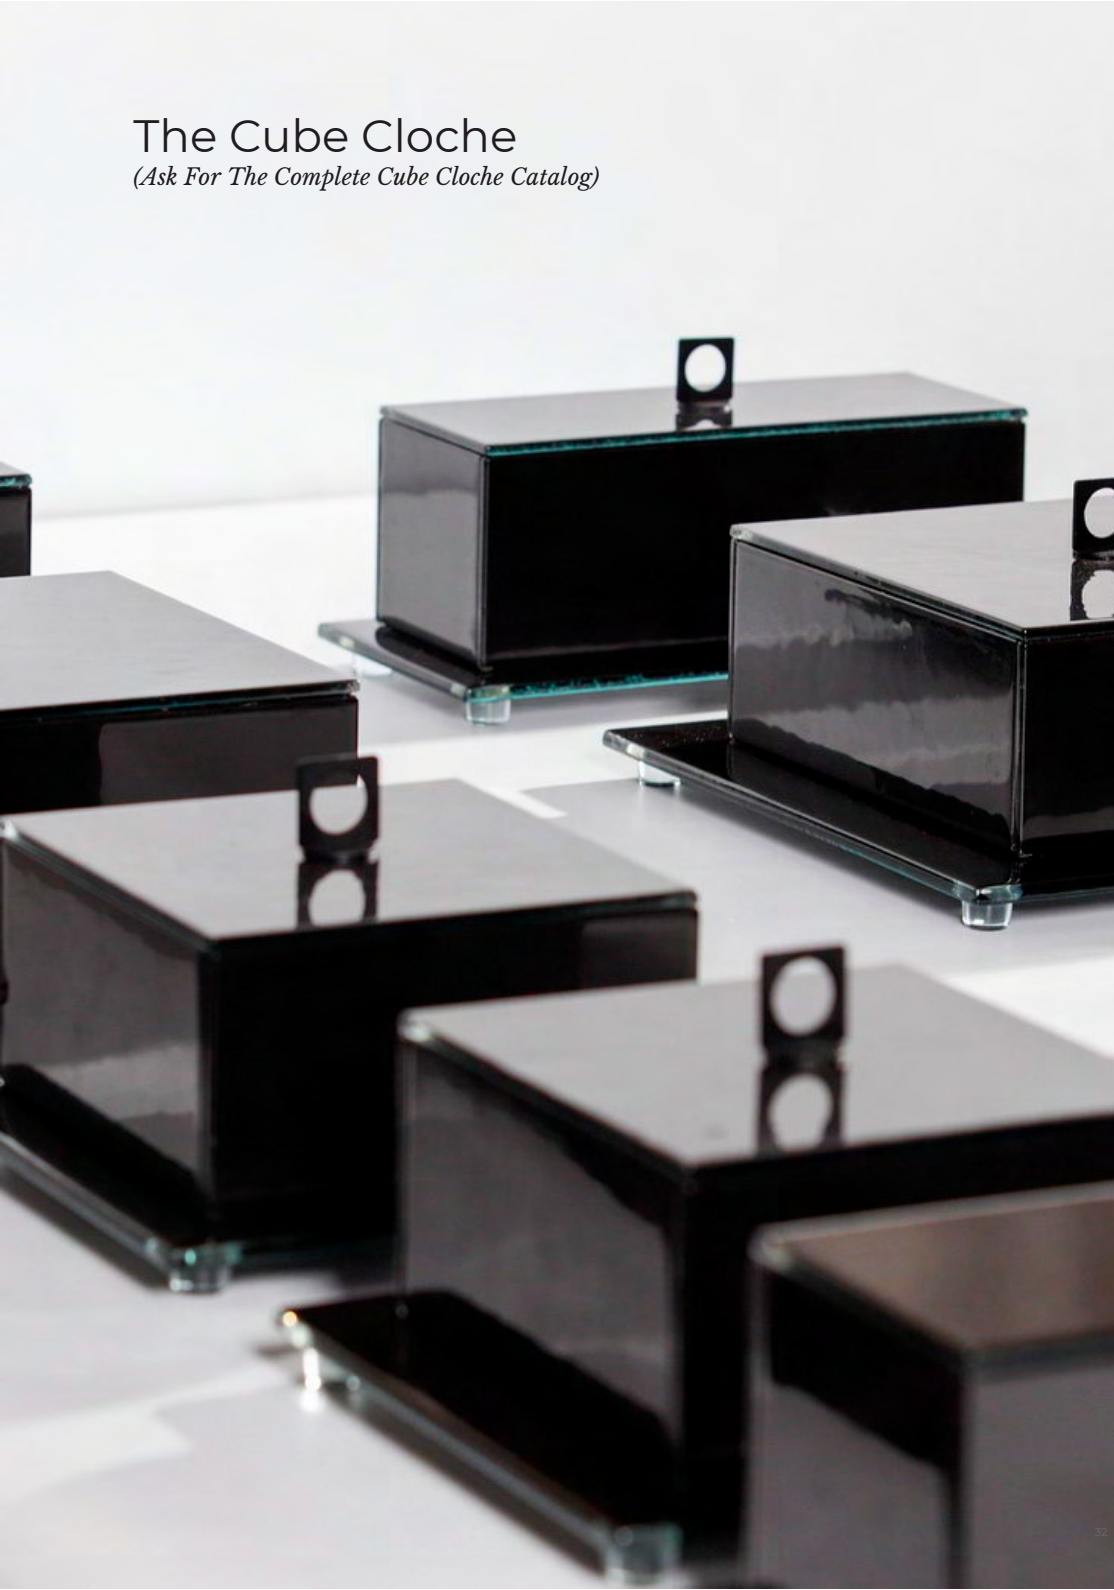

The Cube Cloche

(Ask For The Complete Cube Cloche Catalog)

SS-05-10, SS-05-11