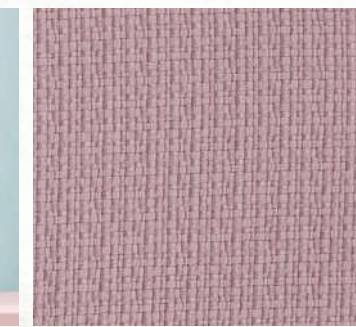

INDOOR - OUTDOOR

CHARACTERISTICS

	INDOOR - OUTDOOR		
	ARCTIC	PACIFIC	ATLANTIC
Composition:	100% PET (recycled)		
Weight:	585 gr/m²	800 gr/m²	
Roll Width:	min. 140 cm		
Roll Length:	+/- 25 m		
Abrasion: (Martindale)	>100.000 cycles	100.000 cycles	
Colour fastness to			
Light:	7 (ISO 105-B04)	1-8 Blue Wool Scale	
Rubbing (dry):	4-5 (ISO 105-X12)	1-5 Grey Scale	
Rubbing (wet):	4 (ISO 105-X12)	1-5 Grey Scale	
Pilling: (ISO 12445-2)	4	4-5	4-5
Shrinkage to machine washing	width ± 0%		length ± 0%
Seam slippage			
Width:	4 mm	4 mm	2 mm
Length:	3 mm	2 mm	3 mm

Flame retardancy*

EU EN 1021 Part 1 & 2
EU BS5852-2:2006 (CRIB 5)
EU IMO FTP 2010 Code - part 8
IT UNI ISO 9175 - CLASSE 1 IM
FR NF P 92-503 (Arctic: M1) (Atlantic, Pacific: M2)
US CAL TB 117-2013, Section E

SUSTAINABILITY

This fabric has been made with recycled plastic bottles.

- + 64% energy saving in the production process.
- -32% CO₂ emissions in the production process.
- -94% water waste in the production process.

INFO@VYVAFABRICS.NL WWW.VYVAFABRICS.NL TEL +31 (0)20 6599523

CARE AND CLEANING

For optimum care and cleaning please read the following instructions and recommendations.

Cleaning instructions

Brush off dirt before it becomes embedded in the fabrics and wipe up spills or clean quickly after a stain appears. The quicker you clean spills and stains, the easier they can be removed.

Fabric can be spot washed by sponging briskly with a soapy solution of natural soap in lukewarm water. Rinse thoroughly and allow to air dry.

For stubborn stains and or mildew, chlorine bleach can be added to this solution it will not affect the color of the fabric.