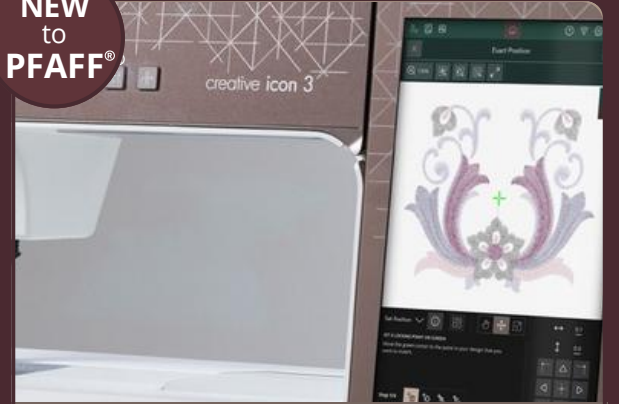

Exact Position with Scaling

Adjust your design's position and rotation with stitch-point accuracy, reducing the time and effort spent achieving perfect hooping. If any elements extend beyond the hoop limits, the enhanced Exact Position feature allows you to easily scale the design to fit. Scaling also makes final design parts fit easily when multi-hooping.

* Reduced noise and vibrations when compared to the PFAFF® creative icon™, creative icon 2 and creative performance™ 950 embroidery units. The industry's largest embroidery area is 450 x 450 mm when compared to Brother Avaneer, Babylock Radiance, Bernina B990 and Janome Continental M17, and requires the optional creative™ Grand Turnable Hoop.

** Some CREATIVATE features require a paid membership.