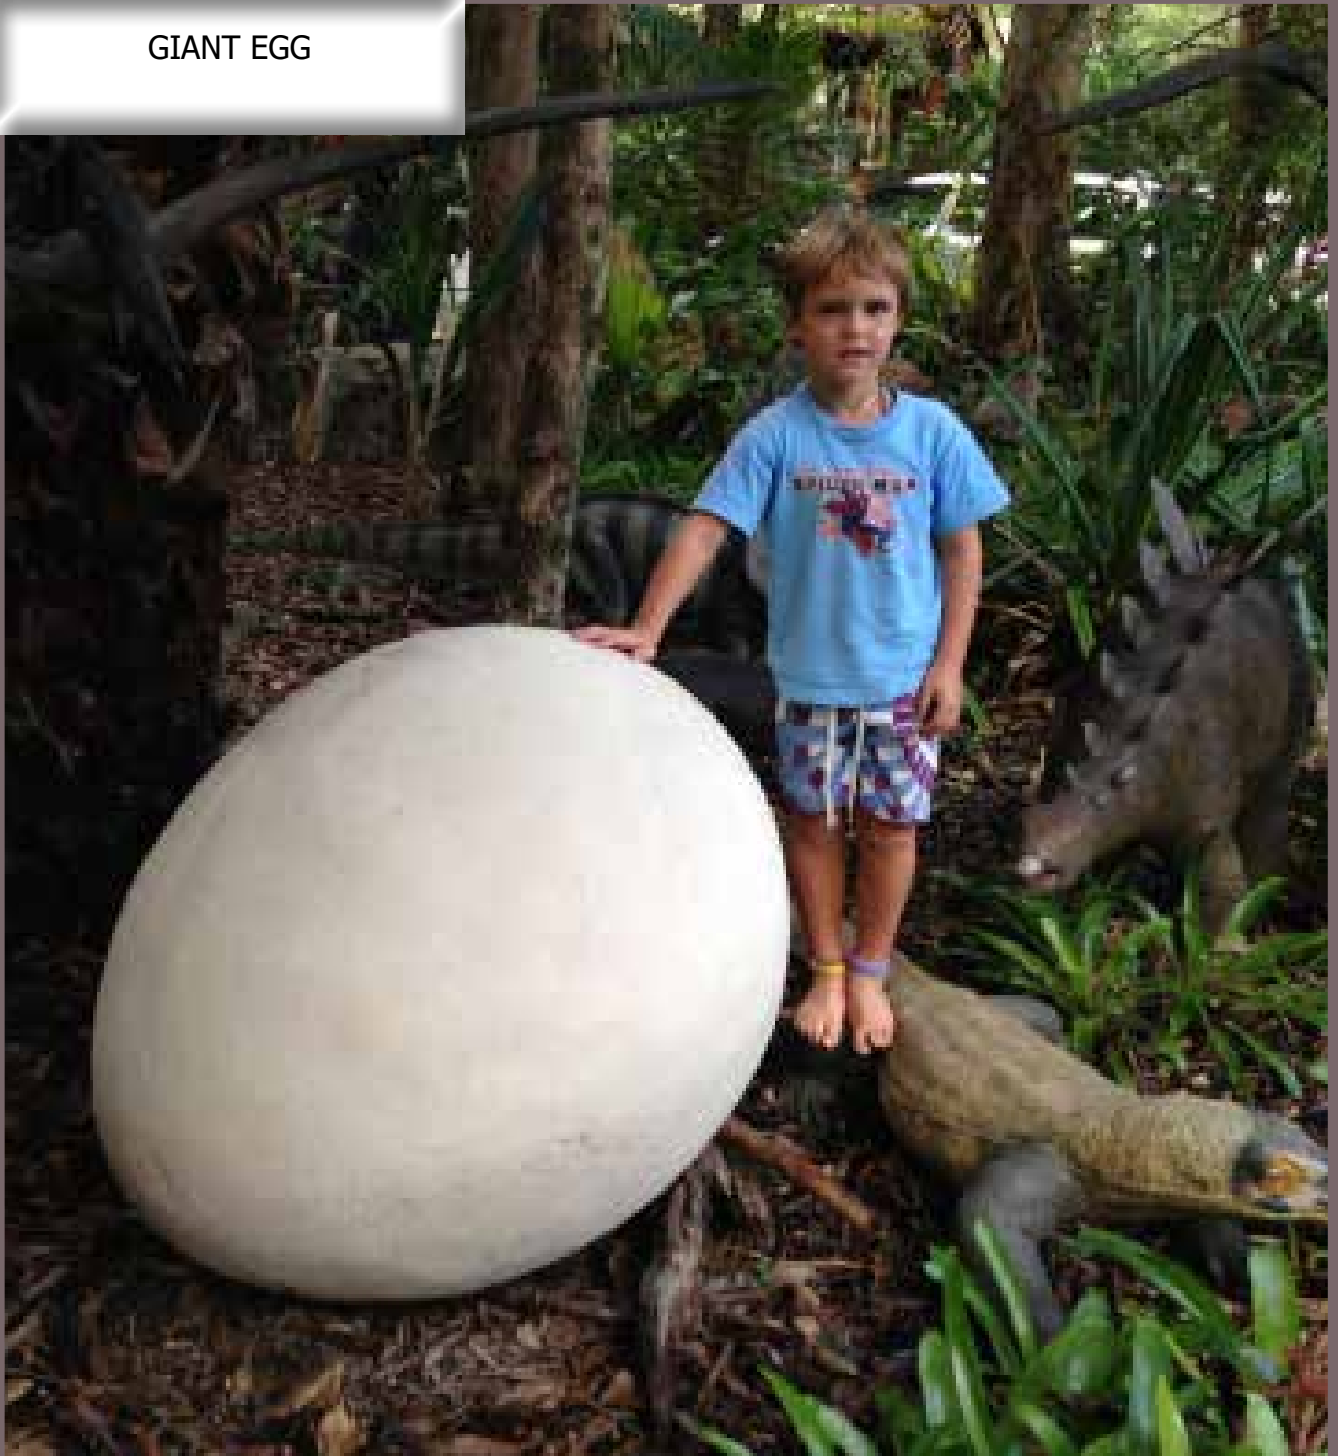

GIANT EGG

Theming Product

Can be reinforced as play item

Coming Soon

GIANT EGG