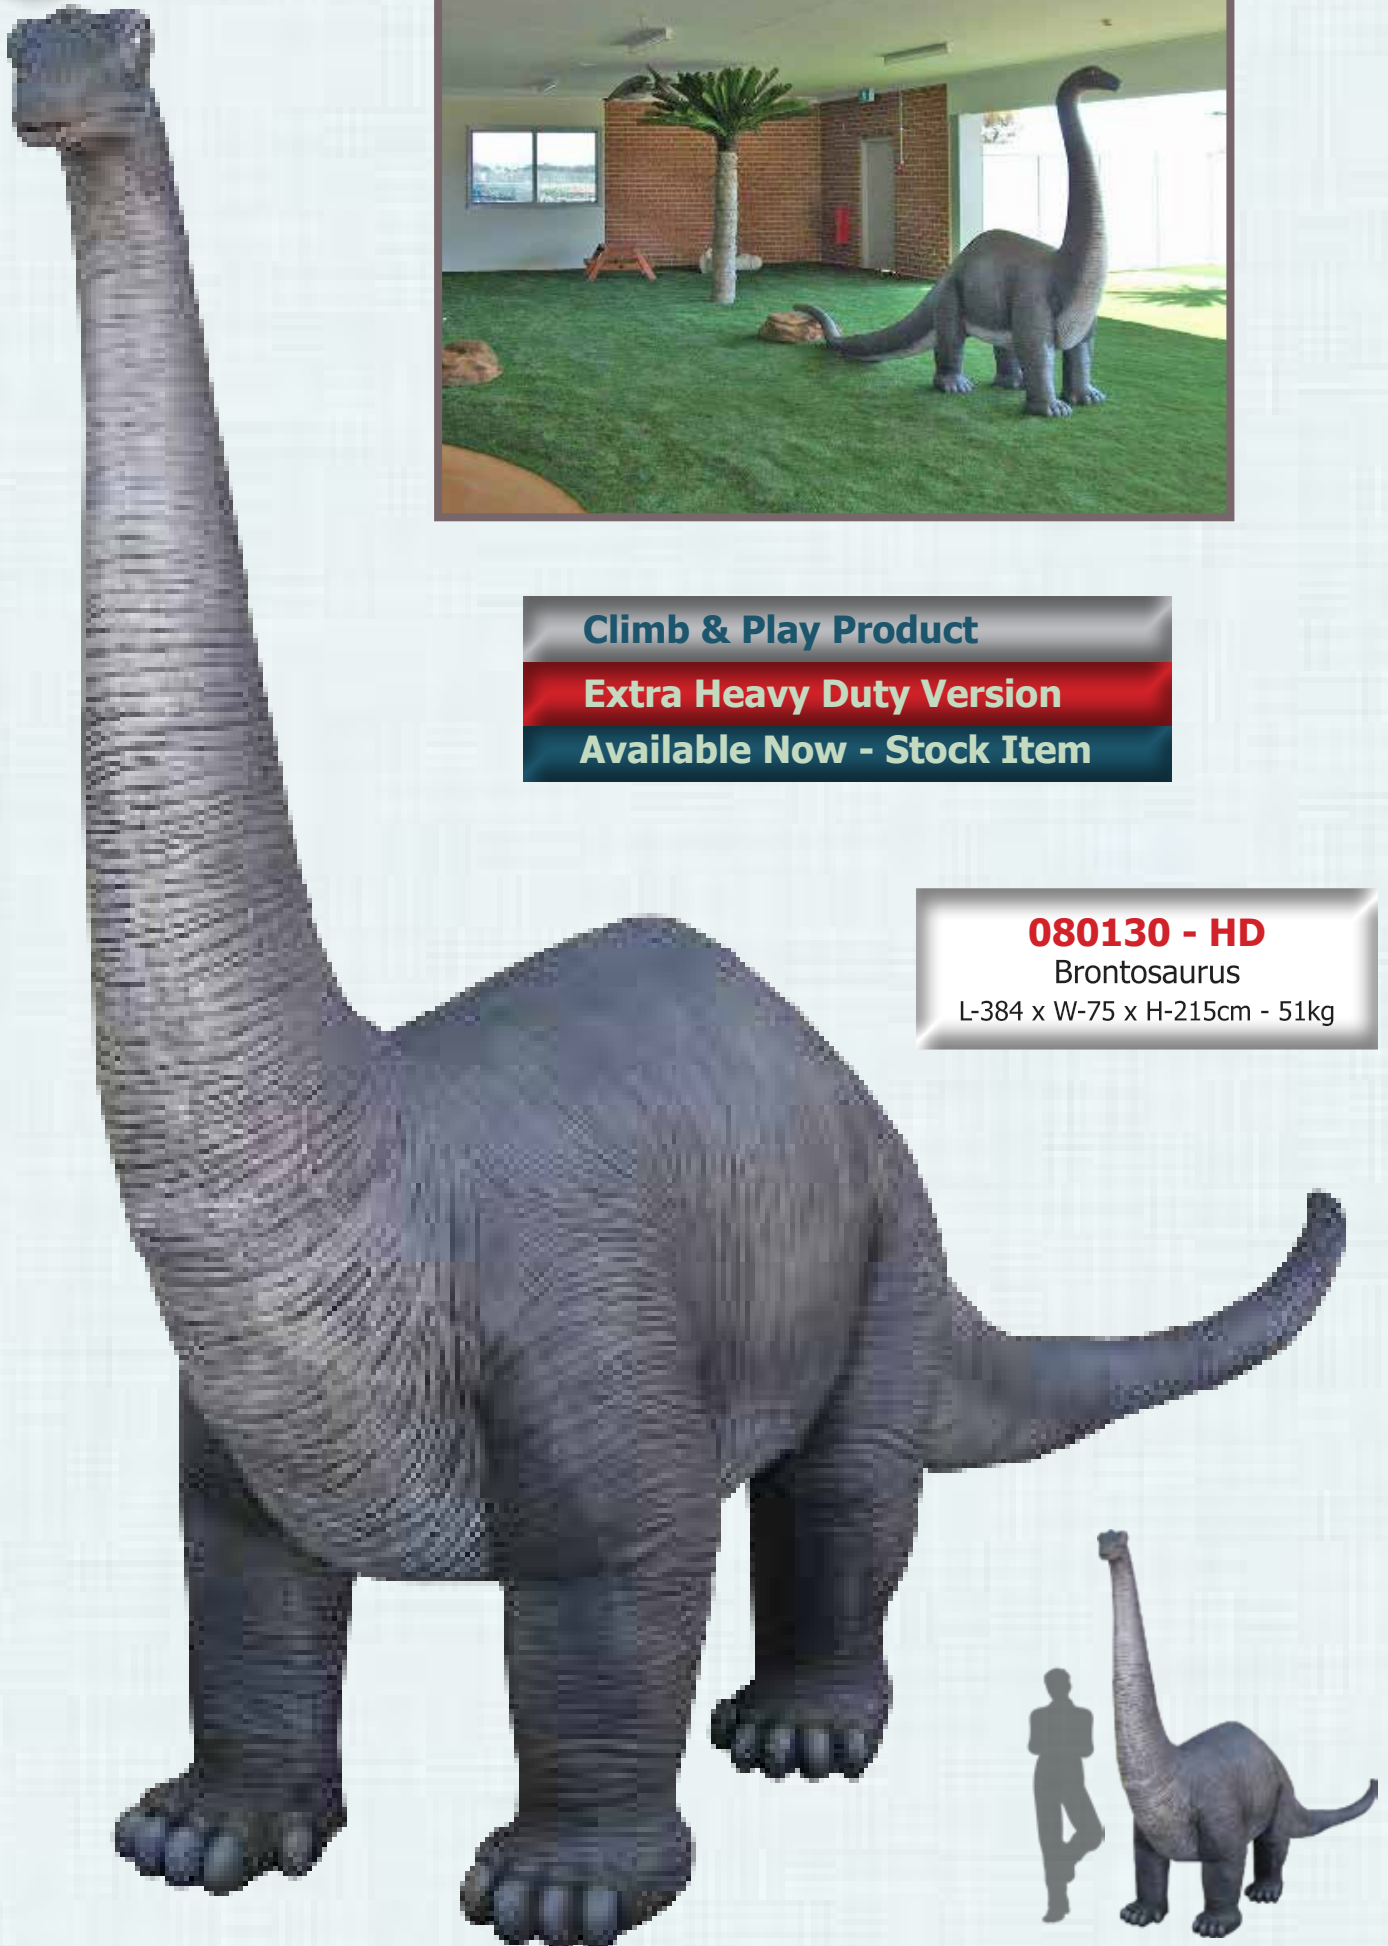

Climb & Play Product

Extra Heavy Duty Version

Available Now - Stock Item

080130 - HD

Brontosaurus

L-384 x W-75 x H-215cm - 51kg

BRACHIOSAURUS *with Straight Neck*

Either of these brachiosaurs dinosaurs are ideal as a spectacular theming playground item as they are very tall and can be seen from a distance whilst also allowing for children to play underneath.

100055

Brachiosaurus

L 547 x W 105 x H 472cm - 143kg

BRACHIOSAURUS *with Twisted Neck*

Climb and Play Product

Theming Product

Extra Heavy Duty Version

Available Now - Stock Item