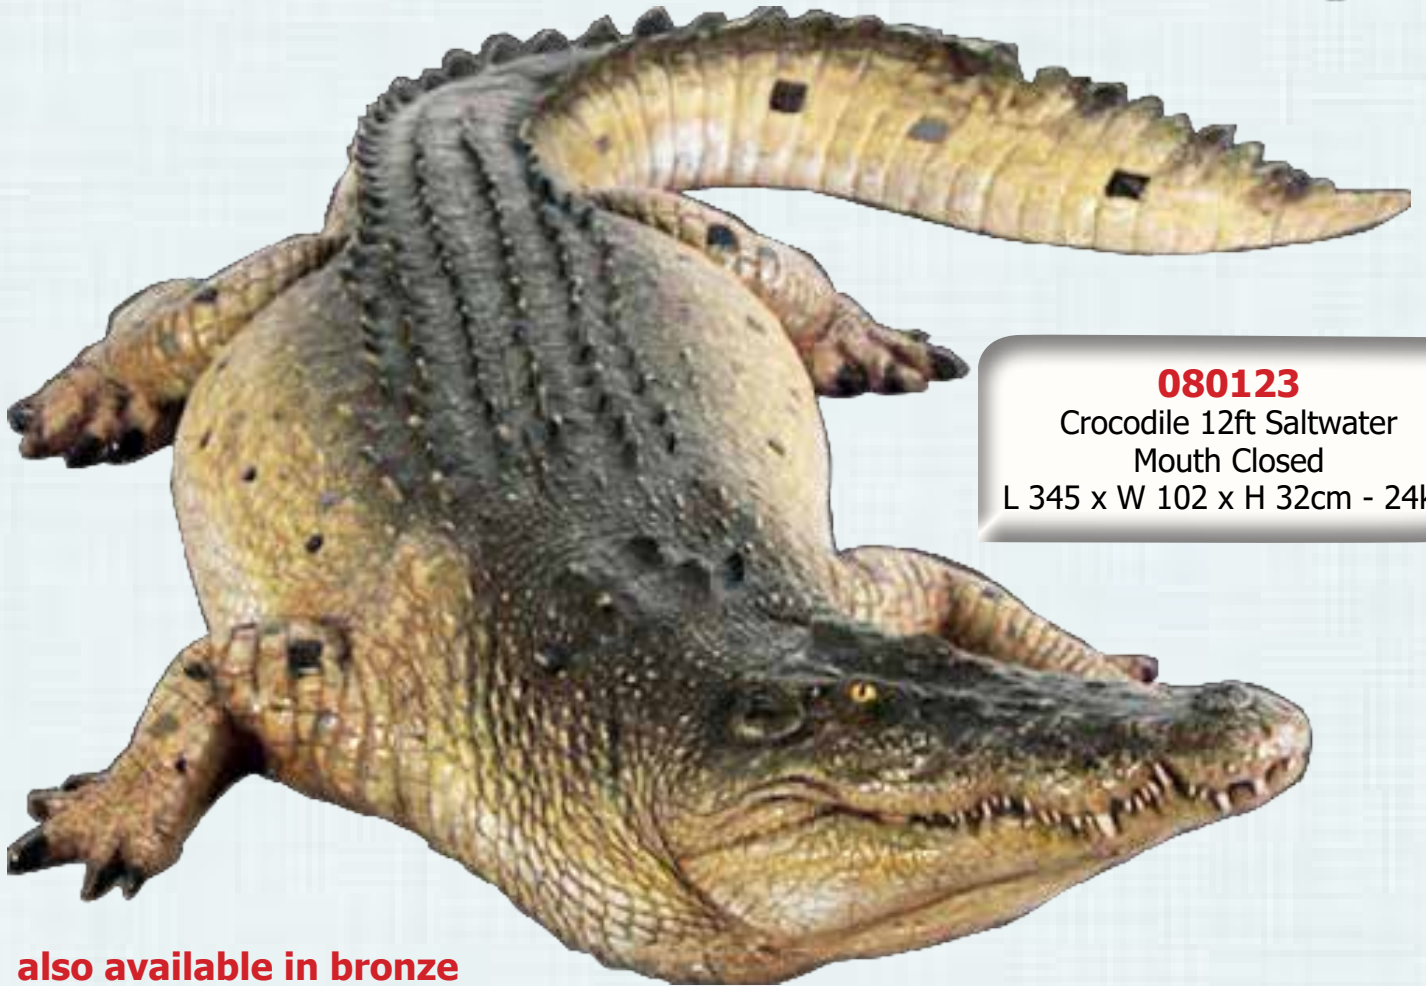

Climb & Play Product

Extra Heavy Duty Version

Available Now - Stock Item

080123
Crocodile 12ft Saltwater
Mouth Closed
L 345 x W 102 x H 32cm - 24kg

also available in bronze