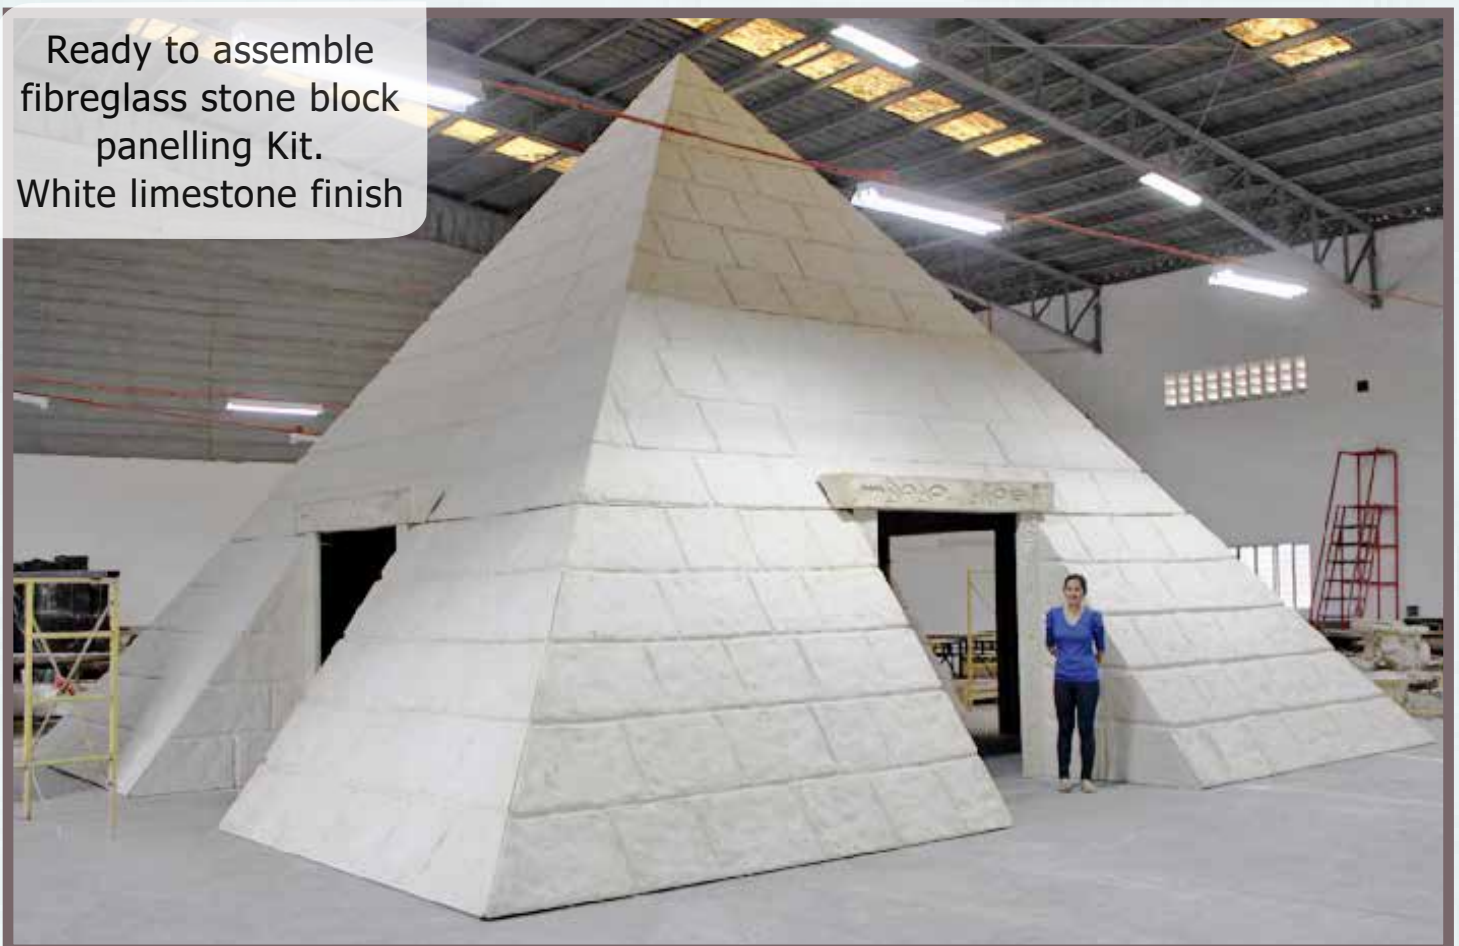

The sphinxes and bases shown above are available separately and are also available in gold & silver leaf finish for indoor use.

Ready to assemble
fibreglass stone block
panelling Kit.
White limestone finish