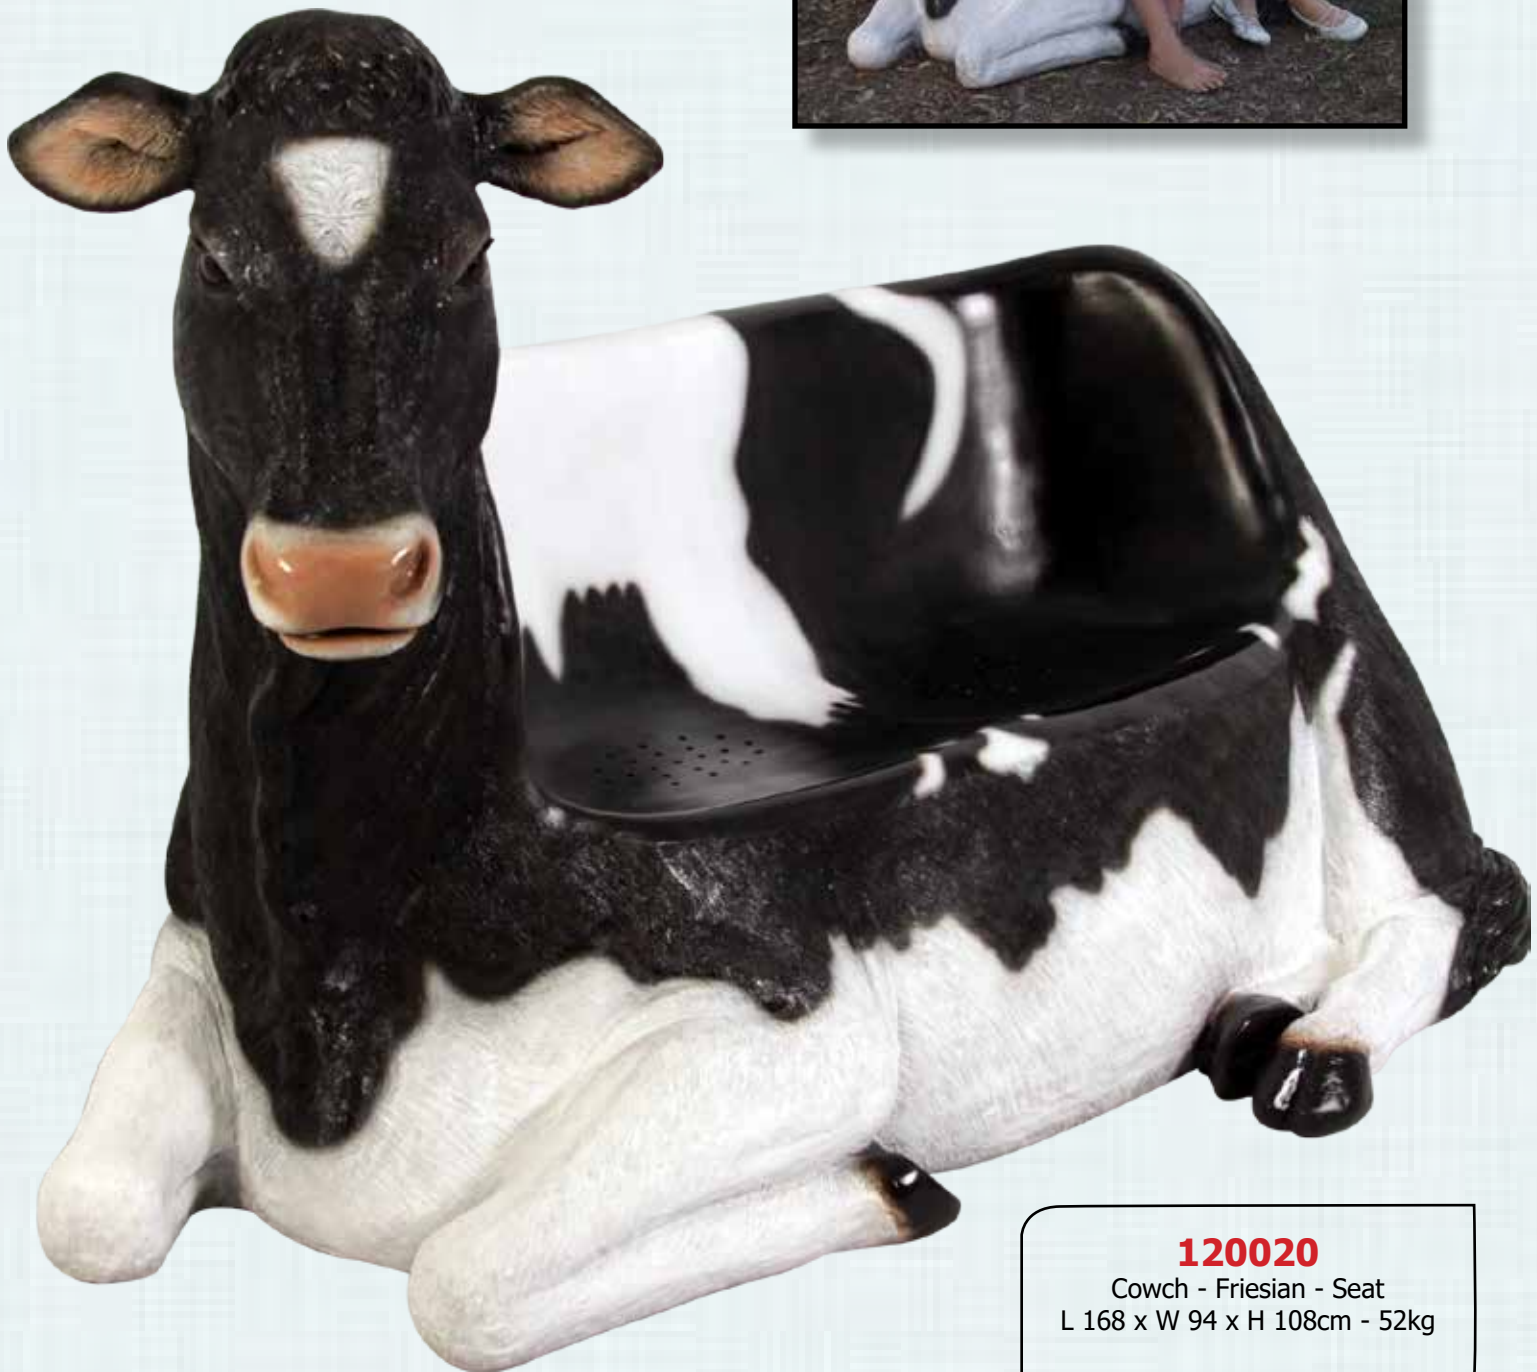

Snail -Giant Female

L 46 x W 24 x H 49cm - 2.8kg

UNICORN SETTEE

FANTASY UNICORN SEAT

140001
Unicorn Seat
L 178 x W 73 x H 118cm - 37kg

COWCH

ANIMAL SEATS

COWCH - FRIESIAN SEAT

120020
Cowch - Friesian - Seat
L 168 x W 94 x H 108cm - 52kg

ZEBENCH

ANIMAL SEATS

ZEBENCH - ZEBRA SEAT

120058

Zebench - Zebra Seat

L 174 x W 80 x H 110cm - 42.3kg

\$1,950