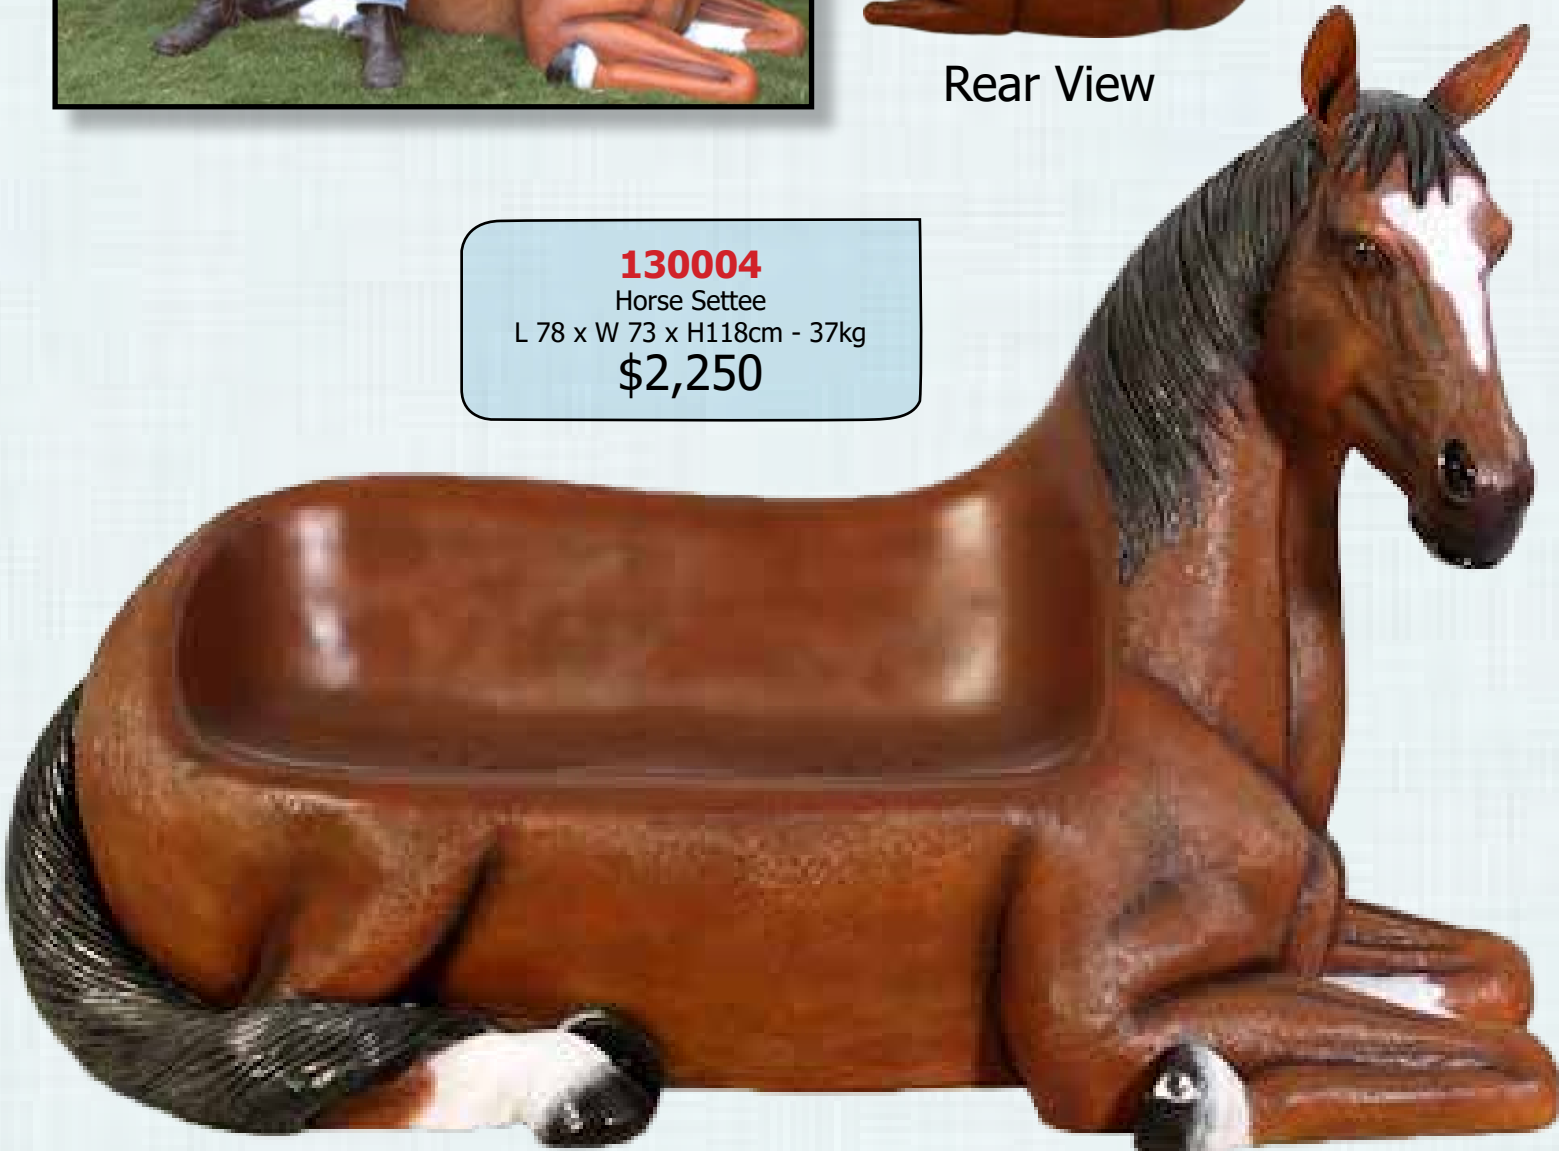

120020
Cowch - Friesian - Seat
L 168 x W 94 x H 108cm - 52kg

ZEBENCH

ANIMAL SEATS

ZEBENCH - ZEBRA SEAT

120058

Zebench - Zebra Seat

L 174 x W 80 x H 110cm - 42.3kg

\$1,950

Rear View

HORSE SETTEE

ANIMAL SEATS HORSE SETTEE

Rear View

130004
Horse Settee
L 78 x W 73 x H118cm - 37kg
\$2,250

BRAHMCHAIR

BULL - BRAHMCHAIR

150082
Brahmchair
Coming Soon

"CUDDLE" THE KOALA

AUSTRALIAN MARSUPIALS - KOALAS GIANT KOALA - SITTING

150023
"Cuddle" The Koala
Giant
L 216 x W 214 x H 275cm - 218kg

PELICAN SLIDE

Climb & Play Product

Playground Certified

Available Now - Stock Item