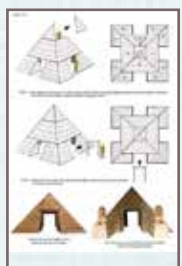

PYRAMID - 9.4M Base

PYRAMID - 7M Base

Climb & Play Product

Extra Heavy Duty Version

Available Now - Stock Item

Ready to assemble
fibreglass stone block
panelling Kit.
Painted Version

Page 1

Page 2