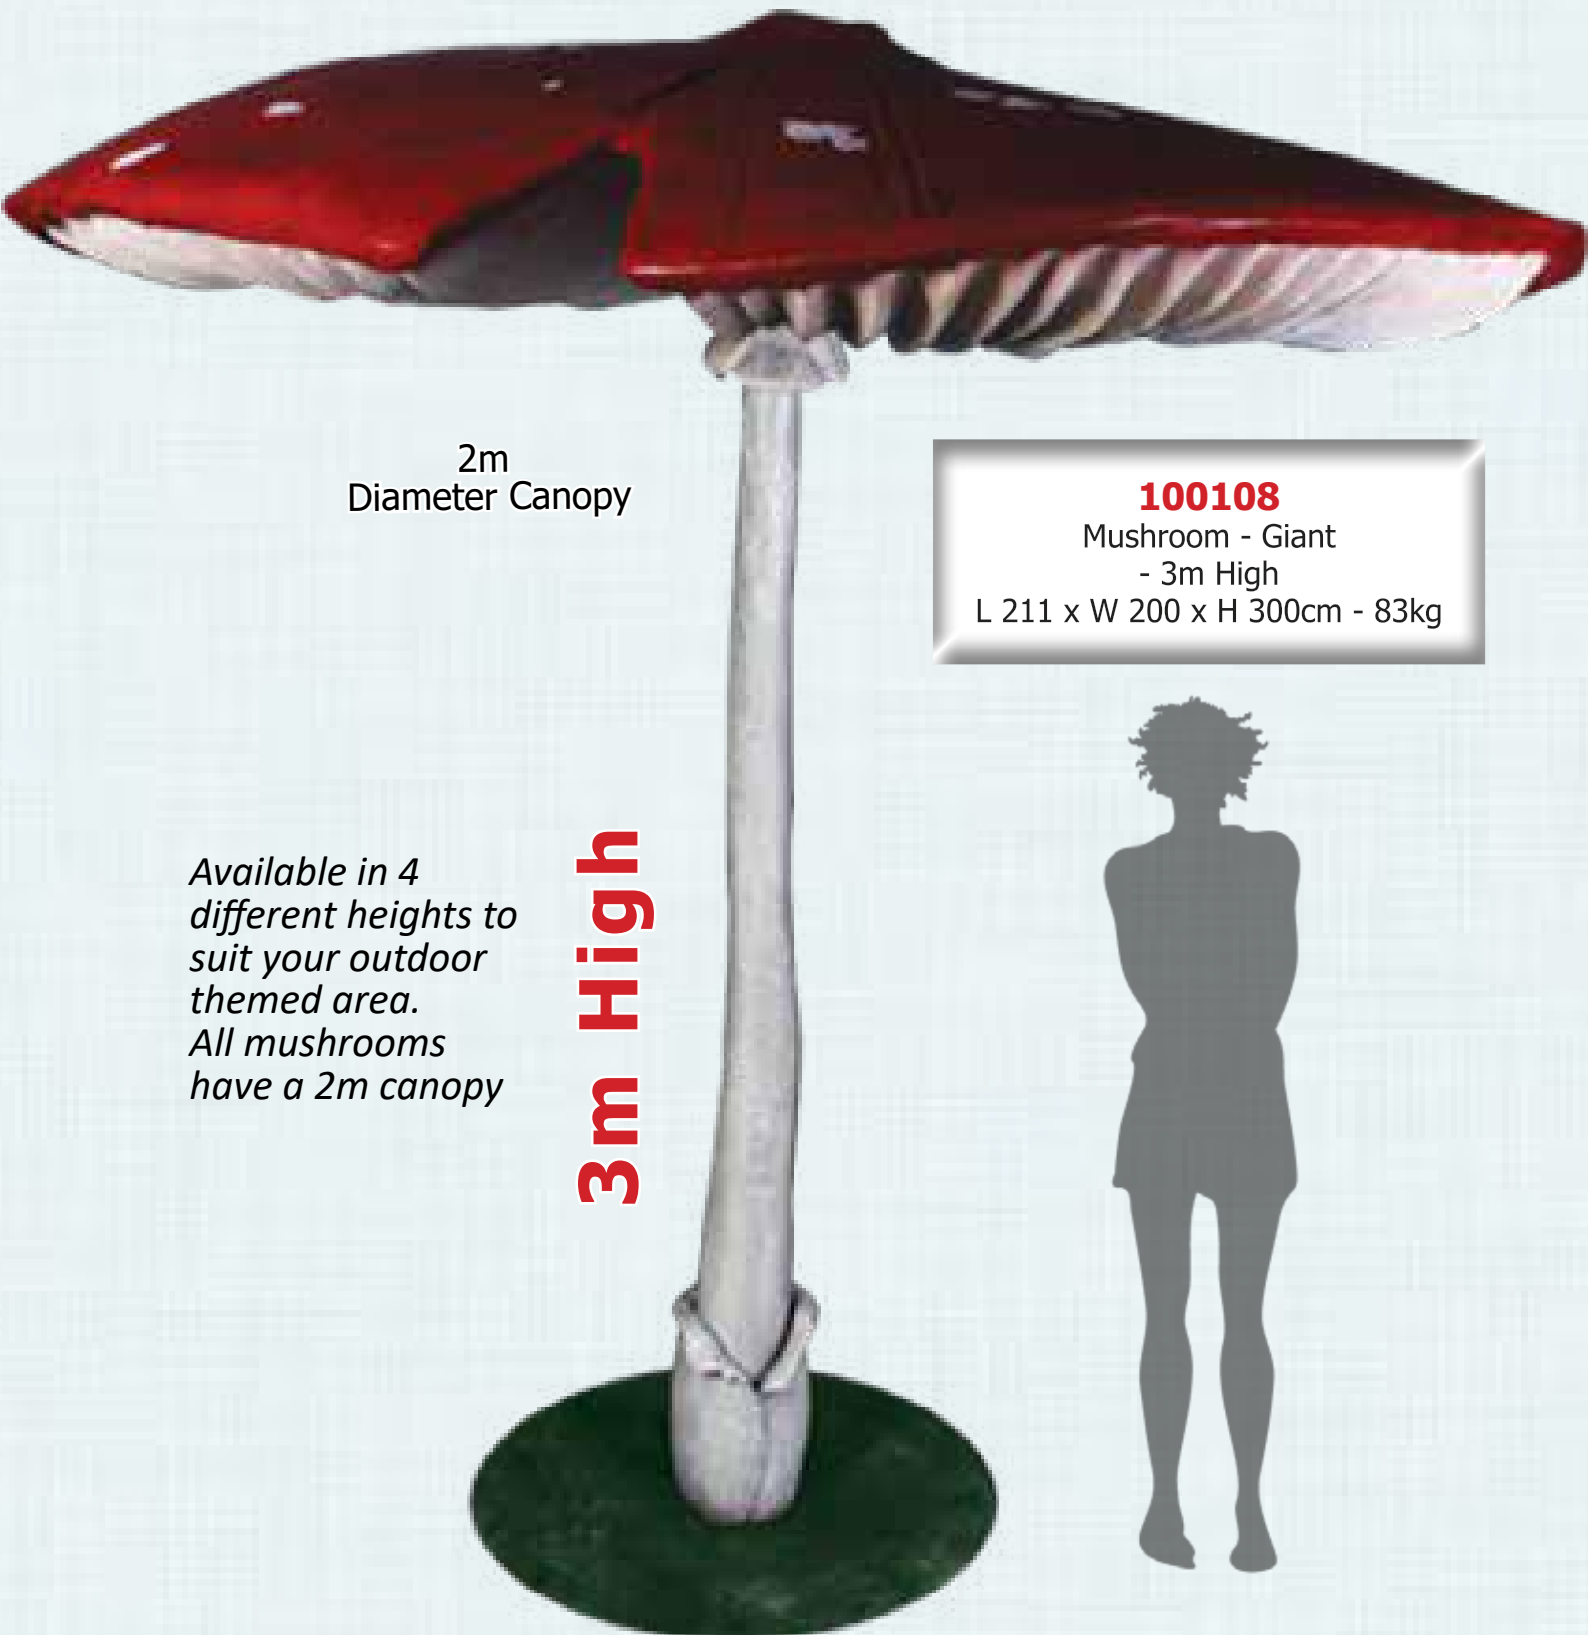

Theming Product

Realistic addition to any garden

Available Now - Stock Item

090021

Amethystine Python
L 253 x W 63 x H 9.5cm - 5.6kg

HUGE PYTHON

on a horizontal palm trunk

Theming Product

090019

White Breasted Sea Eagle - on Post
L 40 x W 20 x H 60cm - 3kg

*White Breasted Sea
Eagle On Post*

FAIRY ON MUSHROOM

Theming Product

Extra Heavy Duty Version

Available Now - Regular Stock Item

140064

Fairy on Mushroom
L 80 x W 57 x H 123cm - 28kg

GIANT MUSHROOM CUBBY

MUSHROOM CUBBY

INTERNAL SEATING

150011
Mushroom Cubby
L 231 x W 229 x H 199cm - 276kg

GIANT MUSHROOM

with Base - 3 m High

Theming Product

Available in 4 Heights

Available Now - Stock Item

2m
Diameter Canopy

100108
Mushroom - Giant
- 3m High
L 211 x W 200 x H 300cm - 83kg

*Available in 4
different heights to
suit your outdoor
themed area.
All mushrooms
have a 2m canopy*