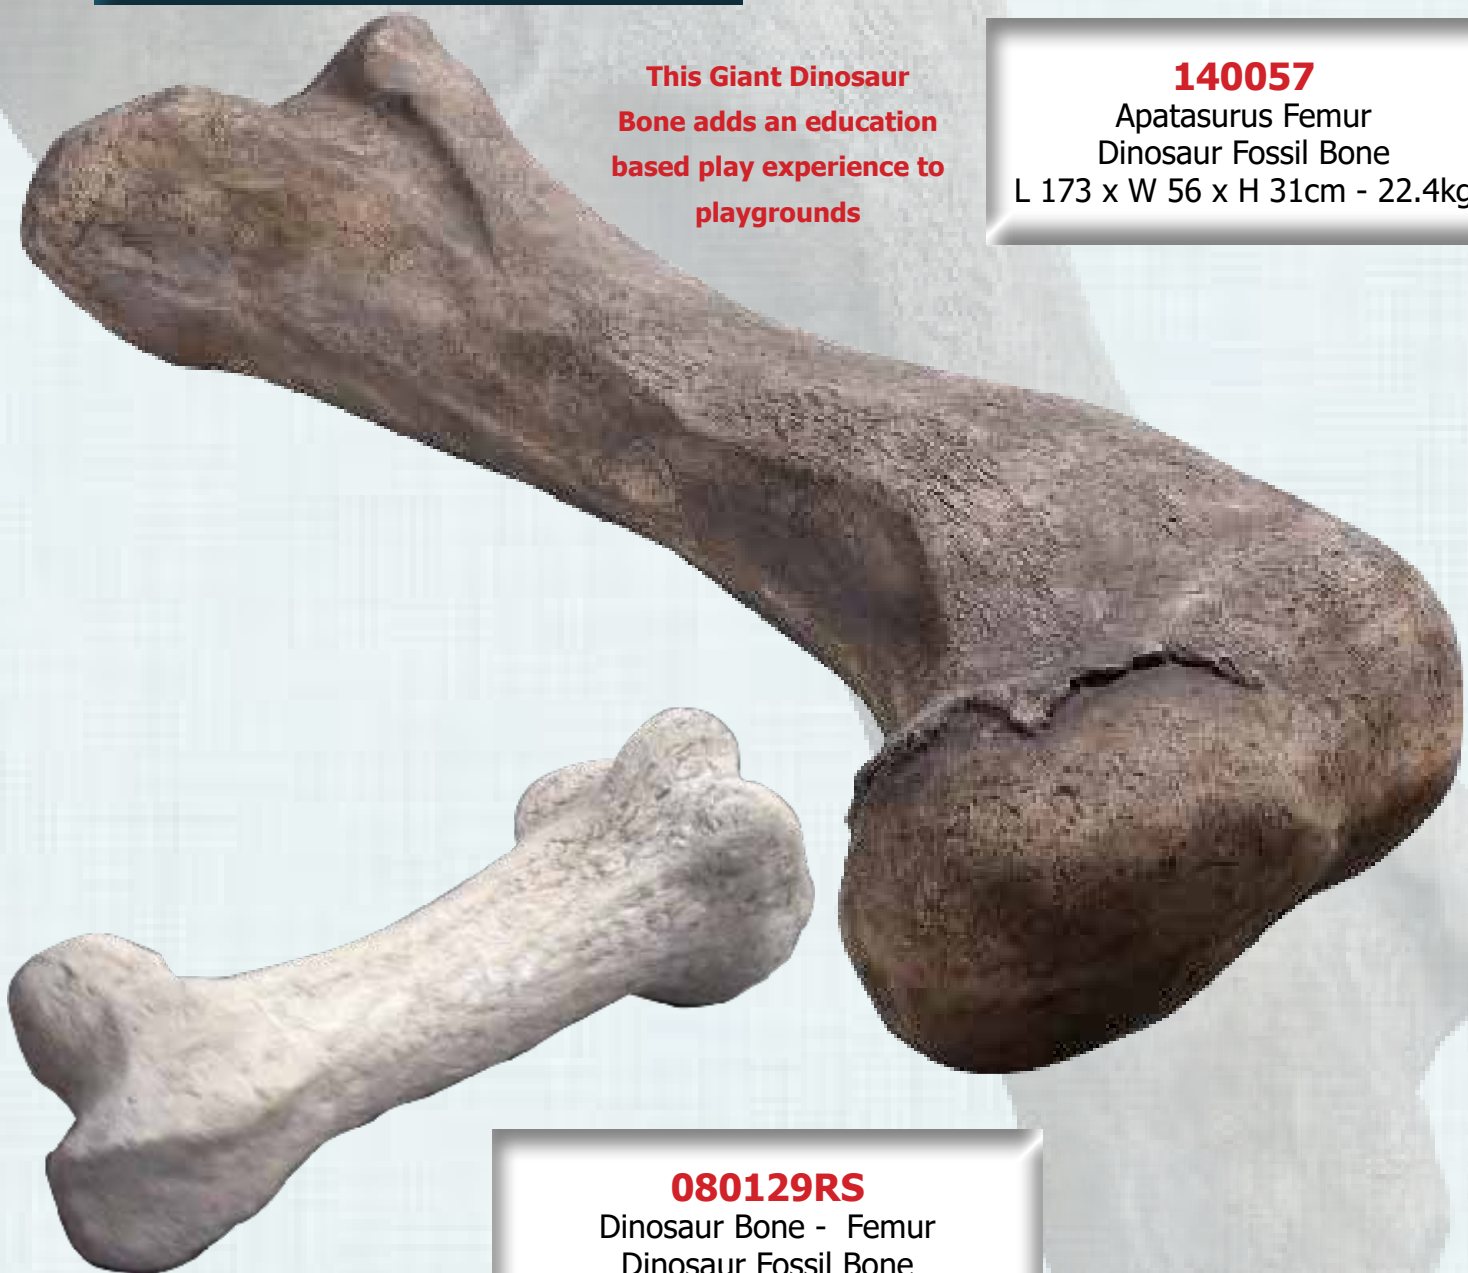

Climb & Play Product

Extra Heavy Duty Version

Available Now - Stock Item

**This Giant Dinosaur
Bone adds an education
based play experience to
playgrounds**

140057

Apatasurus Femur
Dinosaur Fossil Bone
L 173 x W 56 x H 31cm - 22.4kg

080129RS

Dinosaur Bone - Femur
Dinosaur Fossil Bone
L 112 x W 43 x H 40cm - 13.6kg

PREHISTORIC DINOSAUR FOSSIL DIG

Climb & Play Product

Extra Heavy Duty Version

Available Now - Stock Item

110102

Prehistoric Dinosaur Fossil Dig
L 240 x W 30 x H 250cm - 70kg

This fibreglass fossil dig can be placed on the ground and covered in sand ready for children to uncover the fossils using brooms and brushes.

Throughout history every animal has left its mark on the world. Some of these marks have been left permanently. Palaeontologists now spend hours fossicking for remnants of ancient creatures.