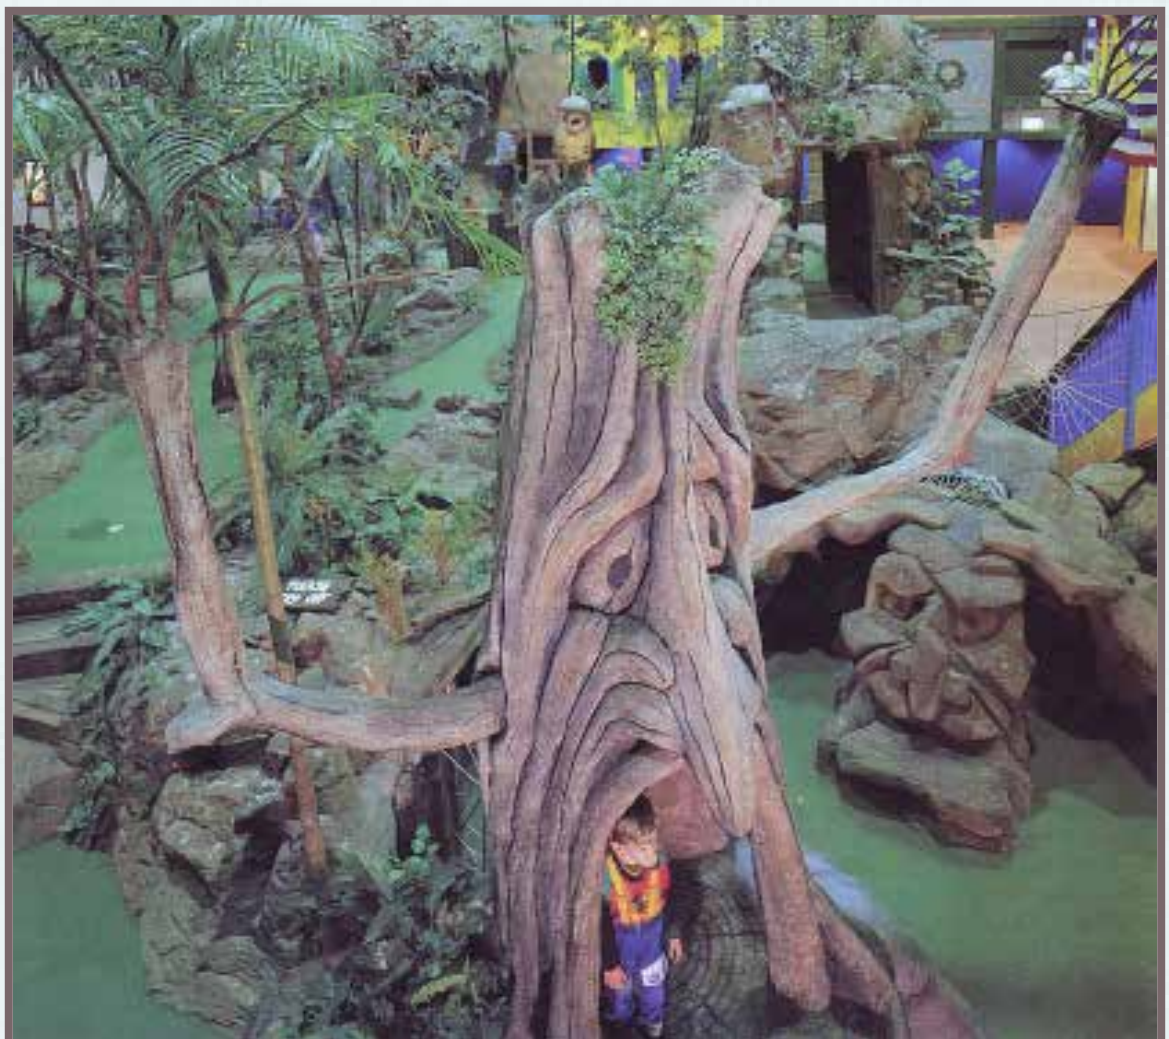

TREES

WE CAN BUILD ANYTHING

Theming Product

Custom Build

Any Size Tree is Available

These Character Trees were made as features in playgrounds and mini golf courses