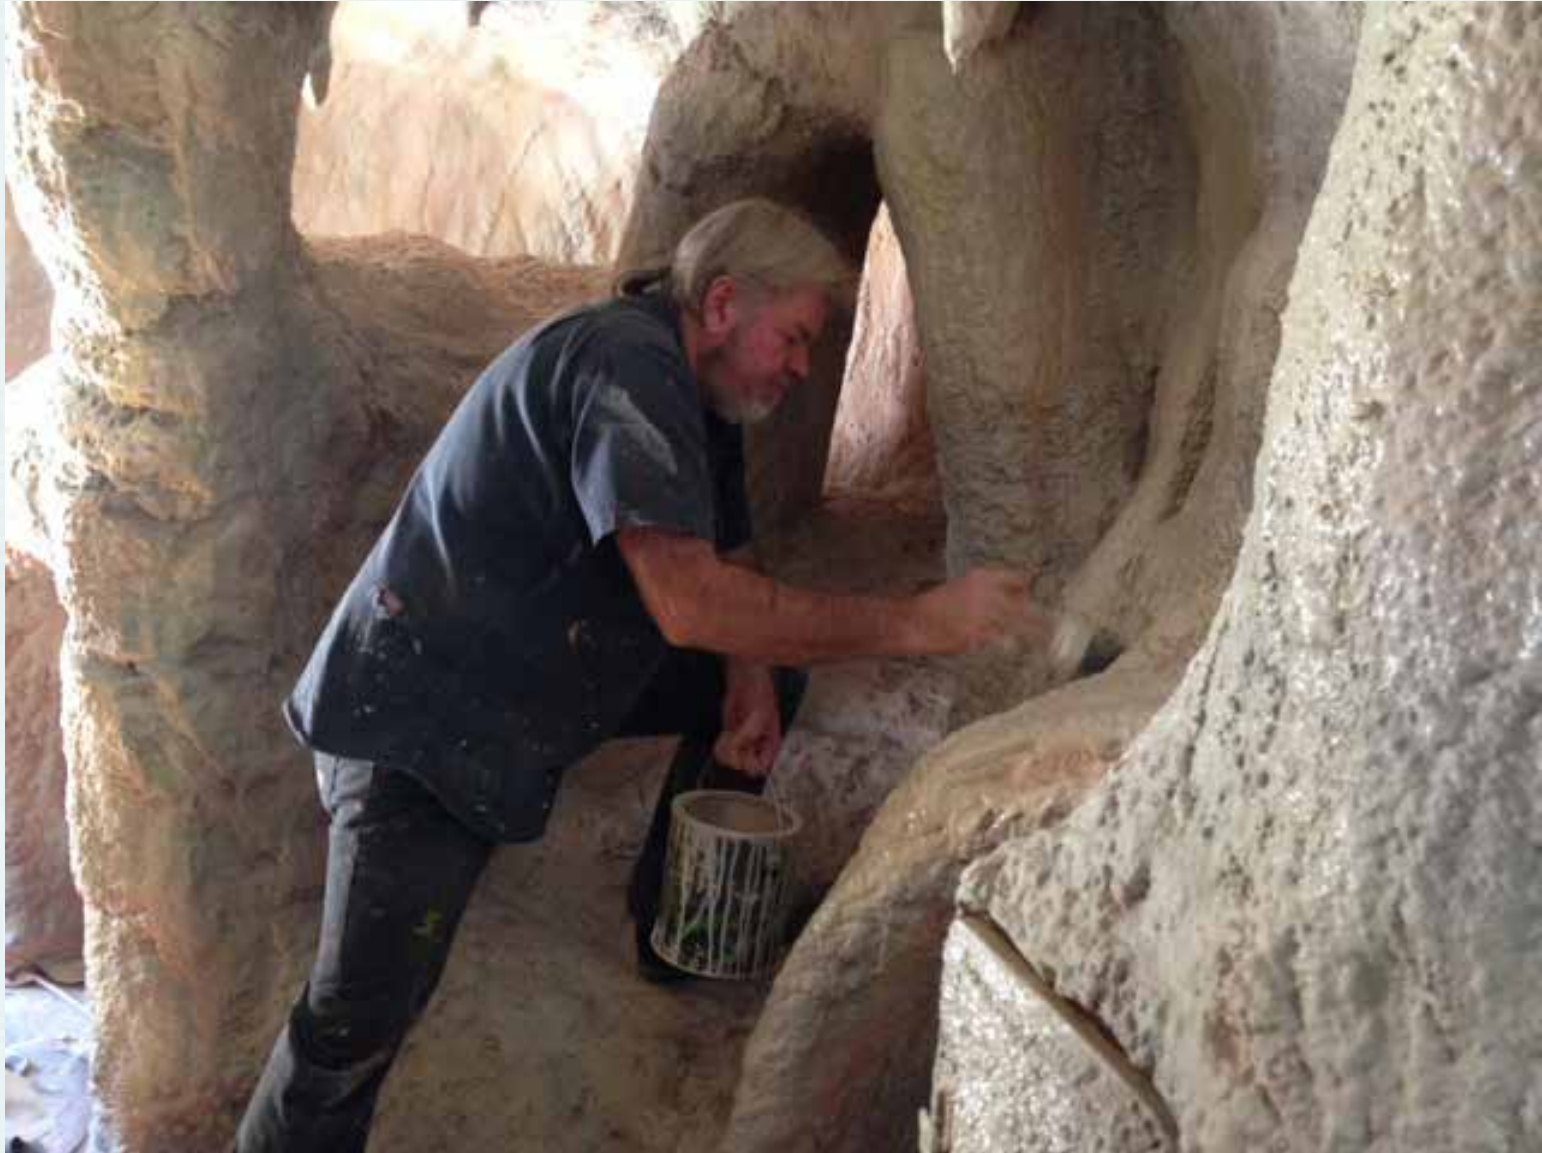

Snow White Painted on Flat Panel

CLIMBING & CRAWLING BURROWS

The concrete burrows are elastomer lined to prevent sore heads

Theming Product

Discovery Tunnels are fun

Custom Build

These Burrows were a custom build for Currumbin Sanctuary's "Wild Island"

A series of "underground" concrete burrows were formed above the ground to avoid flooding, then partially buried. Poly carbonate dome peep holes admit sufficient light to enable children to navigate the burrows and to "gain their bearings" by standing and looking out. During their journey, children discover viewing windows into illuminated dioramas of the native Australian animals which dig burrows, such as wombats, bilbies, tortoises, platypus, bandicoots, snakes and more.