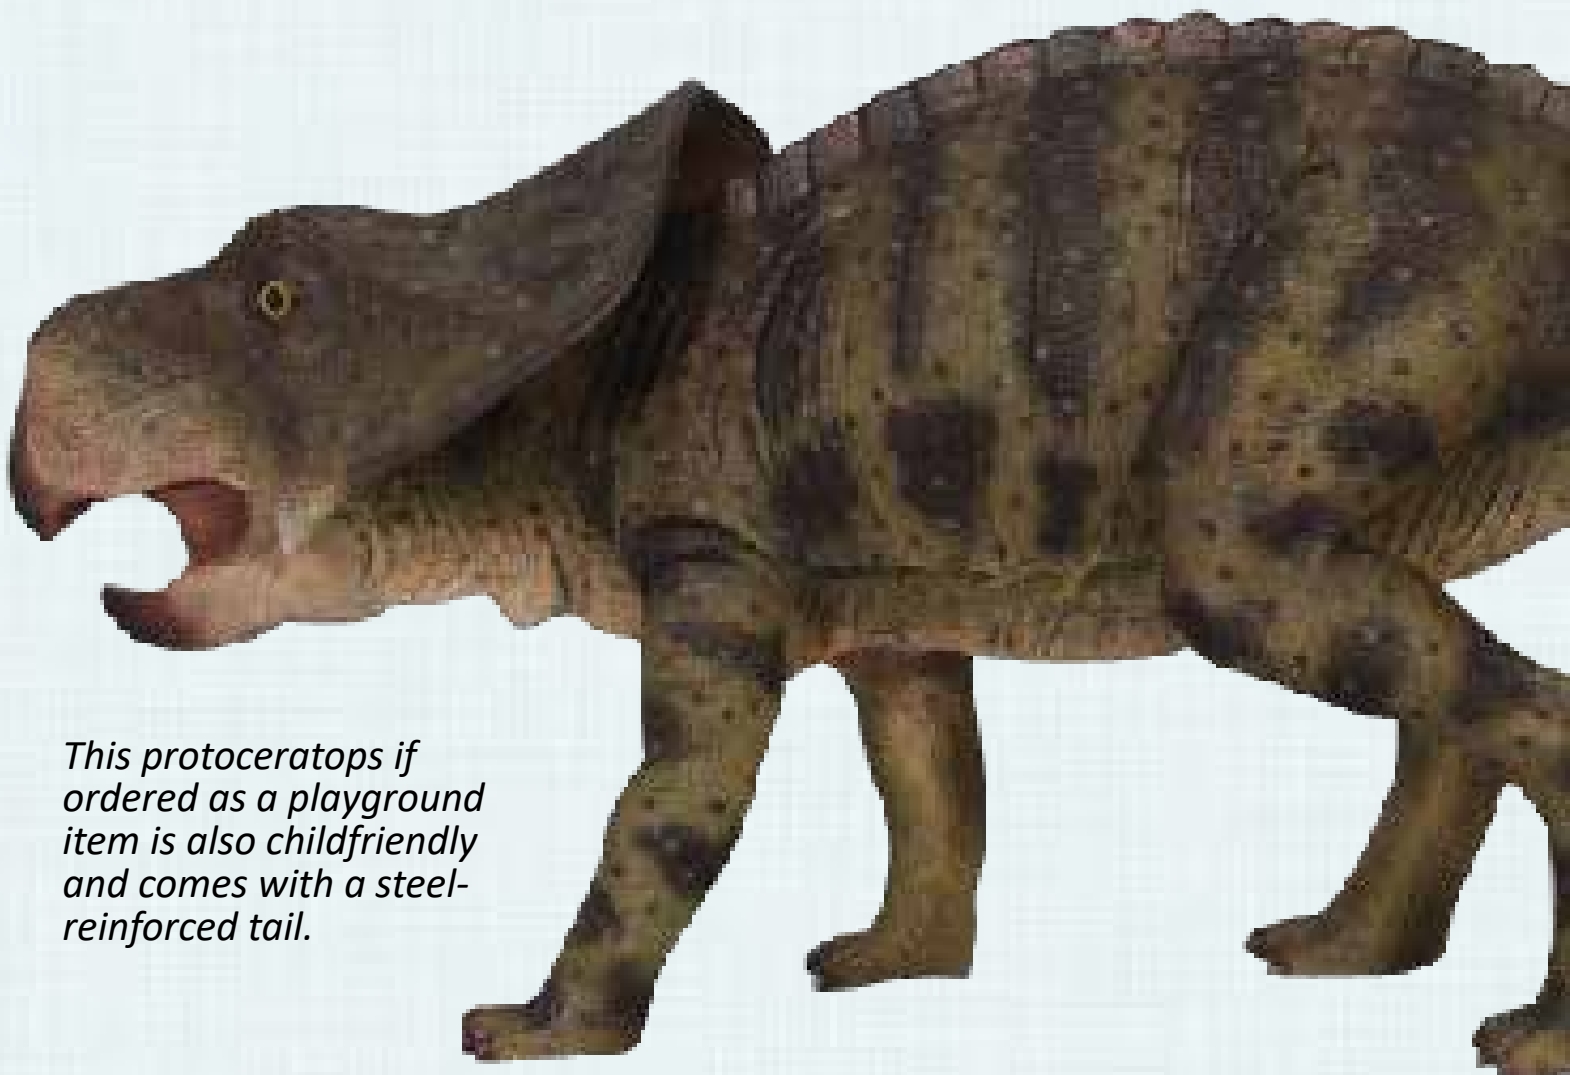

This Giant Megalania was a major land predator of the Australian continent in the Pleistocene Era. This piece is a new addition to our megafauna collection. It will provide a great focal point for an education based play experience for children. It has been designed as a playground friendly Australian outdoor/indoor element and provides a powerful connection between the modern day contemporary fauna and our prehistoric past.

PROTOCERATOPS

Climb & Play Product

Extra Heavy Duty Version

Available Now - Stock Item

120064

Protoceratops

L 184 x W 89 x H 59cm - 10.26kg

This protoceratops if ordered as a playground item is also childfriendly and comes with a steel-reinforced tail.