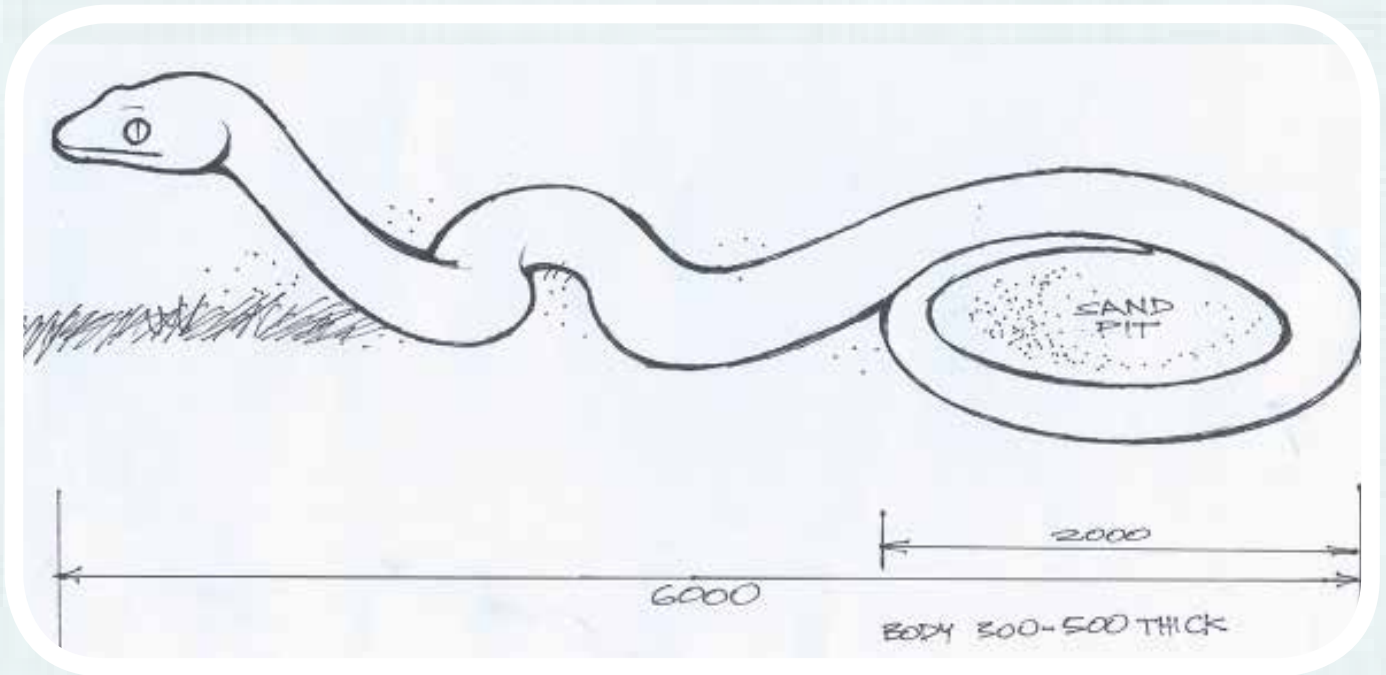

GIANT SNAKE PIT

Climb & Play Product

Extra Heavy Duty Version

Coming Soon