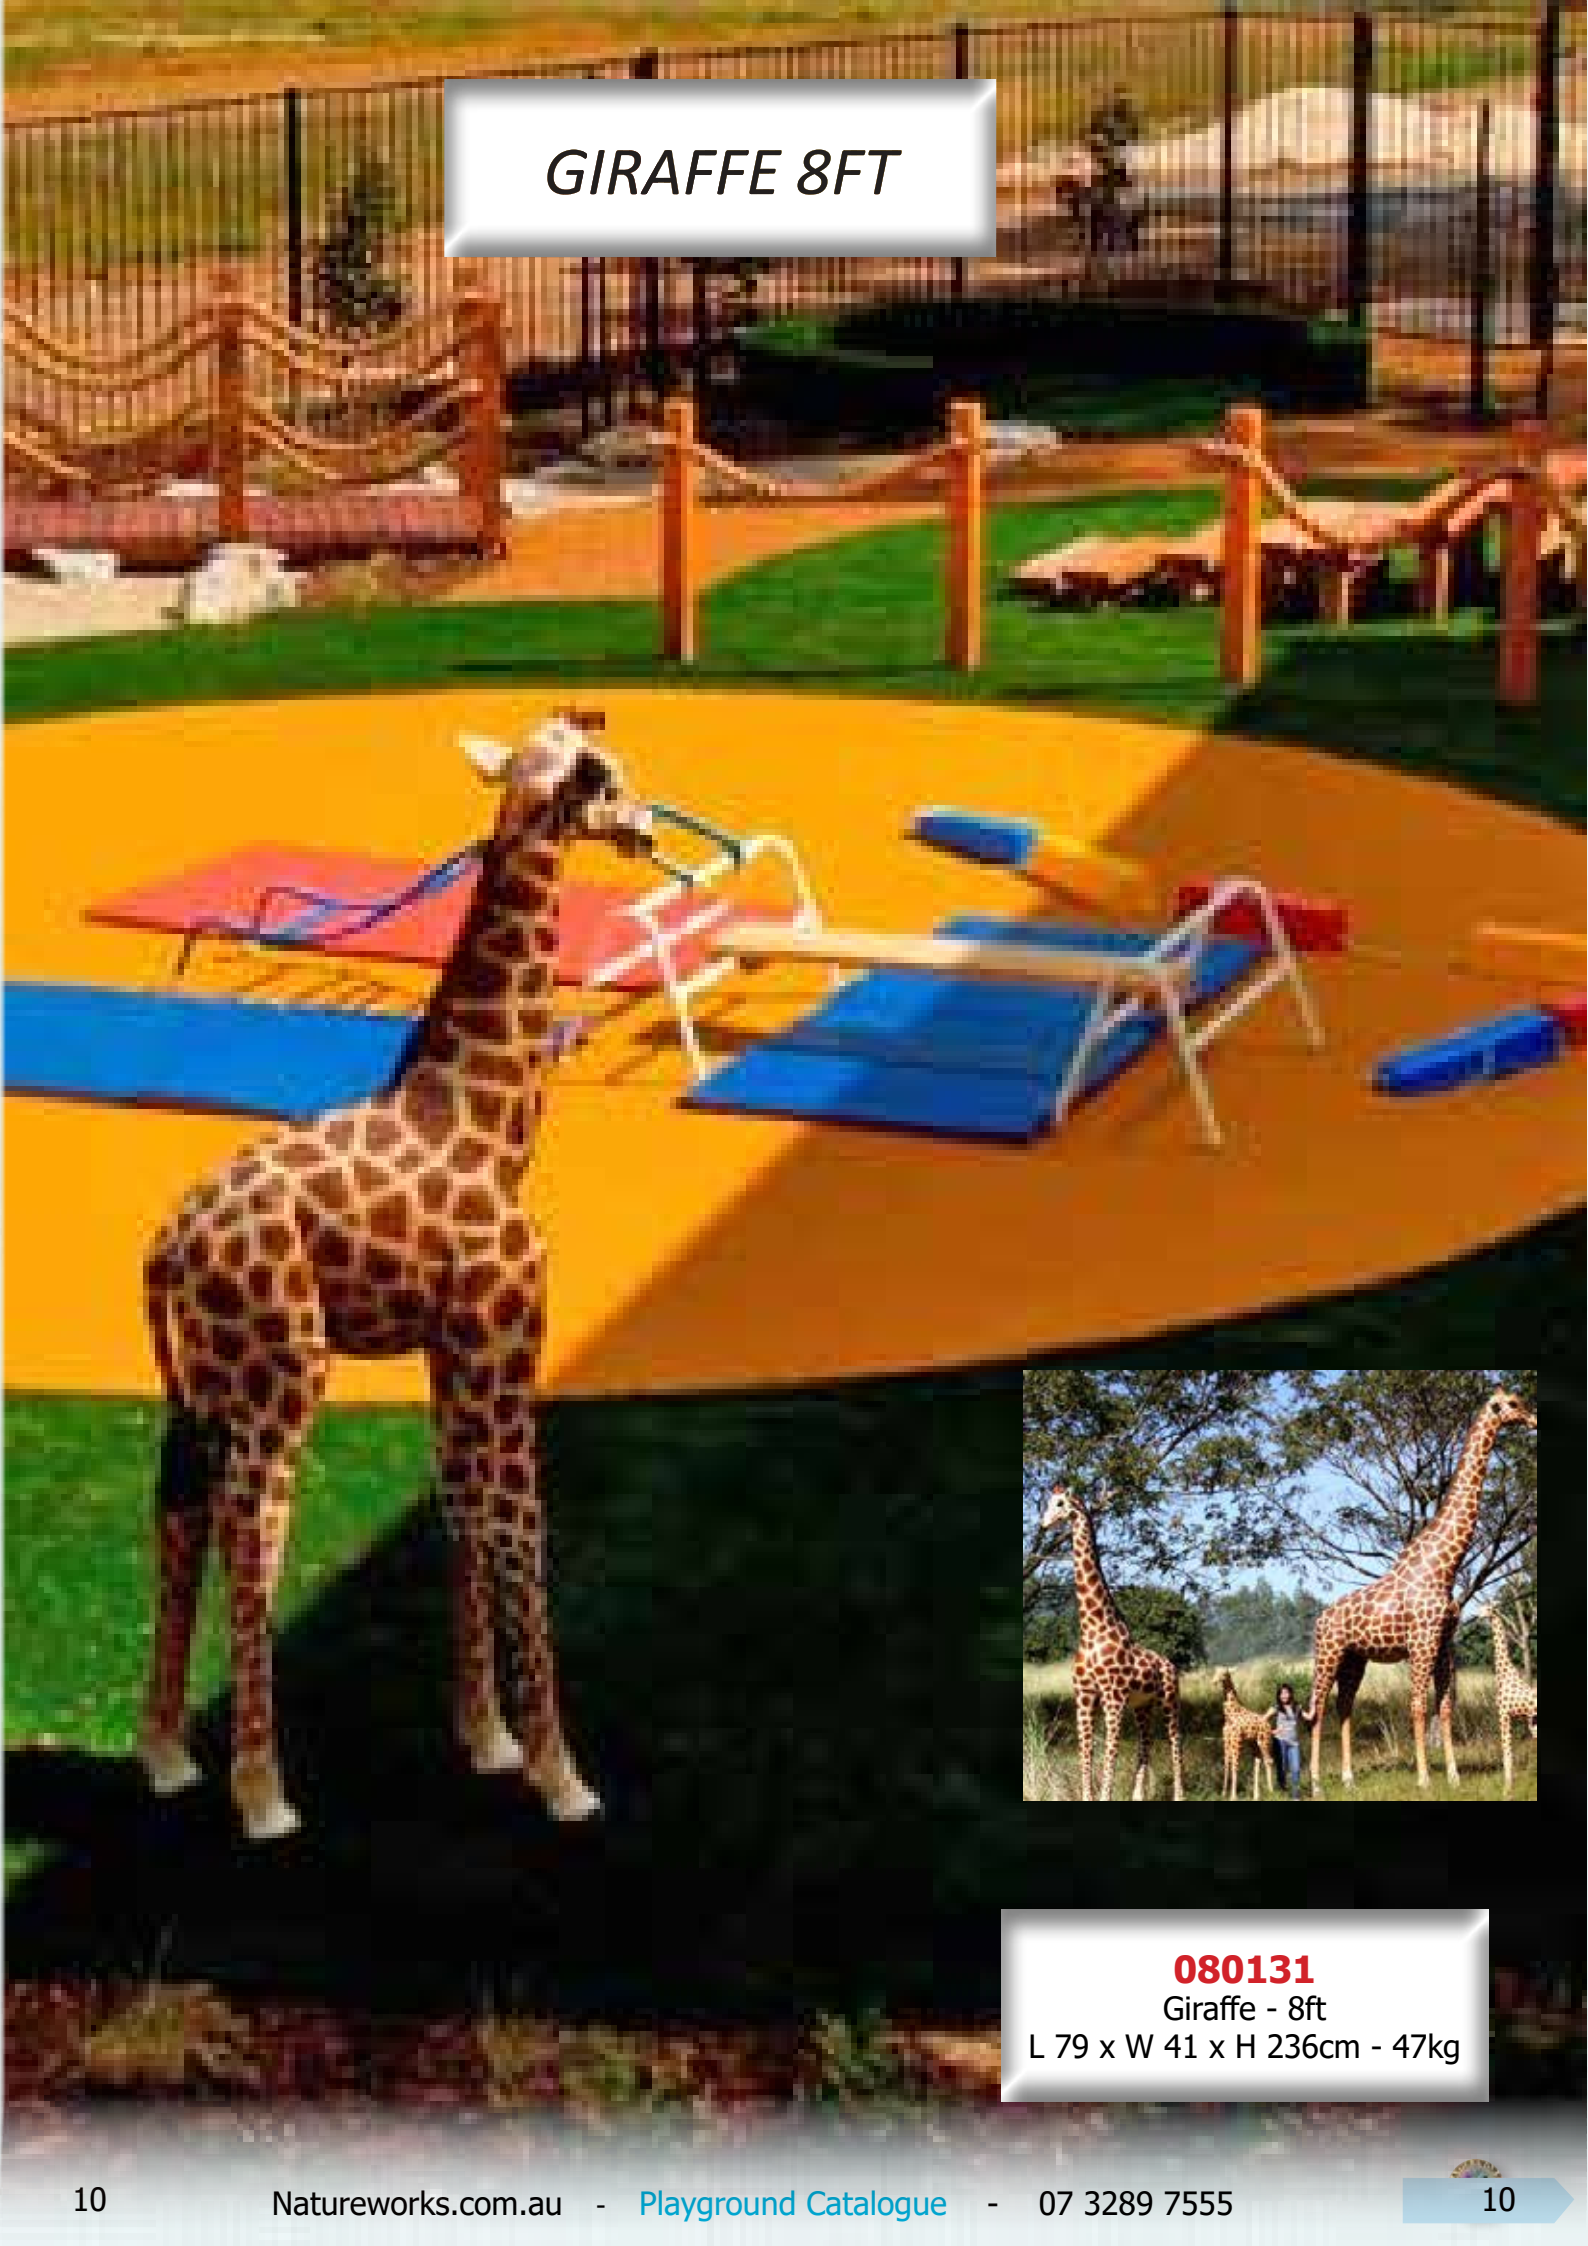

Realistic addition to any garden

Coming Soon

GIANT SNAKE PIT

Climb & Play Product

Extra Heavy Duty Version

Coming Soon

GIRAFFE 8FT

080131