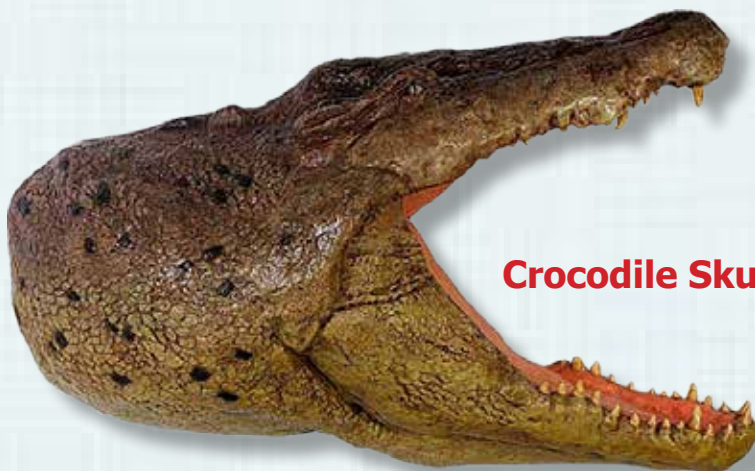

Phascolonus Wombat
- Extinct Megafauna
L 140 x W 54 x H 86cm - 15kg

This is a sculpture of the Australian extinct megafauna Giant - Phascolonus Wombat

12FT CROCODILE

mouth closed

Climb & Play Product

Extra Heavy Duty Version

Discount if 3 or more panels are purchased

100071

Panel - Crocodile Skin
Wall or Ceiling Panel
Indoor / Outdoor
L 220 x W 10 x H 121cm - 28kg

Crocodile Skull & Head

110086

Crocodile Head Wall Plaque
Australian - 18ft Saltwater
L-28 x W-36 x H-80cm - 10.52kg