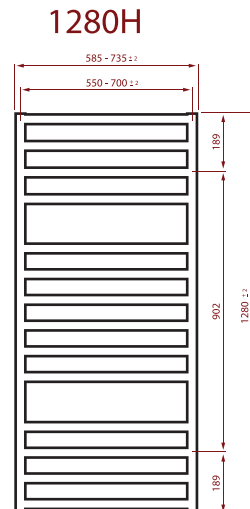

DeLonghi Iconic Towel Rail Heat Output & Dimensions

Part Number	Height	Width	Pipe Centres	kW Output
CHROME				
ICONIC 1280X585C	1280	585	550	0.604
ICONIC 1280X735C	1280	735	700	0.890
ICONIC 1690X585C	1690	585	550	0.774
ICONIC 1690X735C	1690	735	700	0.934
WHITE				
ICONIC 1280X585W	1280	585	550	0.858
ICONIC 1280X735W	1280	735	700	1.264
ICONIC 1690X585W	1690	585	550	1.099
ICONIC 1690X735W	1690	735	700	1.327
MATT BLACK				
ICONIC 1280X585MB	1280	585	550	0.858
ICONIC 1280X735MB	1280	735	700	1.264
ICONIC 1690X585MB	1690	585	550	1.099
ICONIC 1690X735MB	1690	735	700	1.327

ADDITIONAL MEASUREMENTS
 Pipe centres from wall -82mm
 Total depth from wall -110mm

Please note the heat output chart reflects a system running off a Natural Gas boiler.