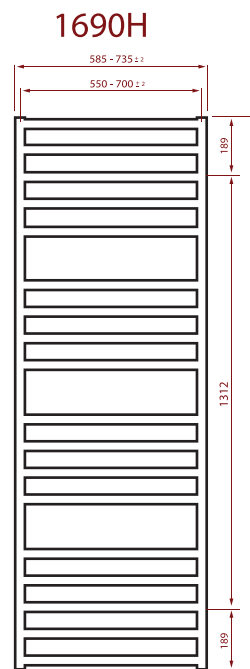

DeLonghi Iconic Towel Rail Heat Output & Dimensions

Part Number	Height	Width	Pipe Centres	kW Output
CHROME				
ICONIC 1280X585C	1280	585	550	0.604
ICONIC 1280X735C	1280	735	700	0.890
ICONIC 1690X585C	1690	585	550	0.774
ICONIC 1690X735C	1690	735	700	0.934
WHITE				
ICONIC 1280X585W	1280	585	550	0.858
ICONIC 1280X735W	1280	735	700	1.264
ICONIC 1690X585W	1690	585	550	1.099
ICONIC 1690X735W	1690	735	700	1.327
MATT BLACK				
ICONIC 1280X585MB	1280	585	550	0.858
ICONIC 1280X735MB	1280	735	700	1.264
ICONIC 1690X585MB	1690	585	550	1.099
ICONIC 1690X735MB	1690	735	700	1.327

ADDITIONAL MEASUREMENTS
 Pipe centres from wall -82mm
 Total depth from wall -110mm

Please note the heat output chart reflects a system running off a Natural Gas boiler.