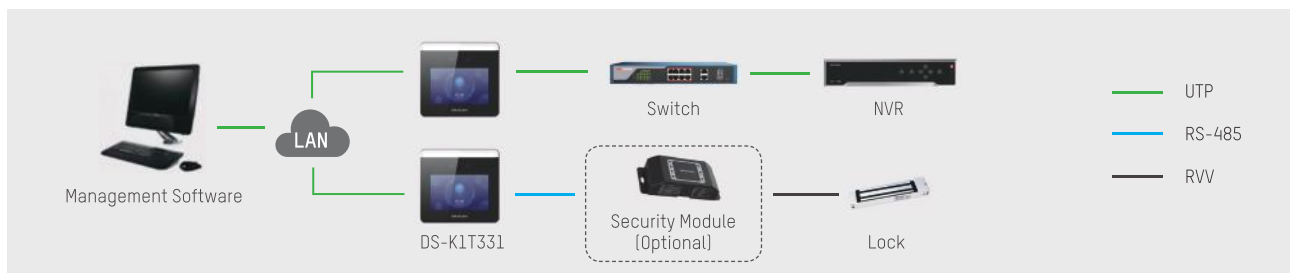

Touchless authentication

Extended applications

- Advanced access control functions (anti-passback, first card authentication, etc.)
- Multiple user-defined time & attendance rules
- Camera live view via NVR
- Supports connection with mobile App

Punch-in / out on company reception desk

Application topology

APPLICATION SCENARIOS

PRODUCT SHOWCASE

DS-K1T331
Face Recognition Terminal

- 3.97-inch LCD Touch Screen
- Storage capacity: 300 faces
- TCP / IP, RS-485, USB Interface