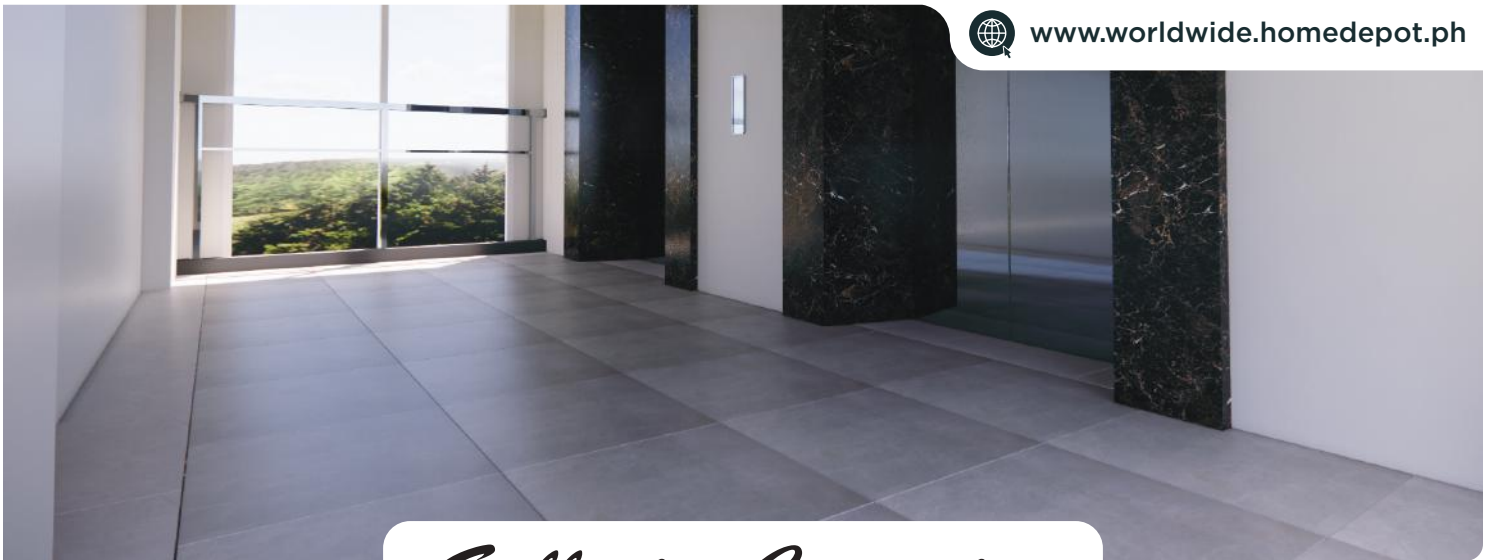

Galleria Ceramica

PORCELAIN

TILE COLLECTIONS

60cm x 60cm (UNPOLISHED)