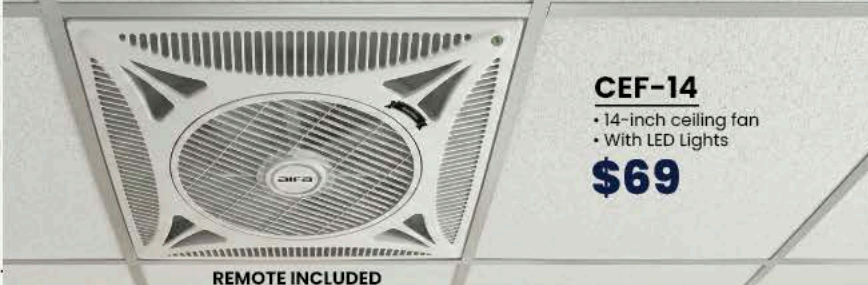

CEF-14

- 14-inch ceiling fan
- With LED Lights

$69

REMOTE INCLUDED