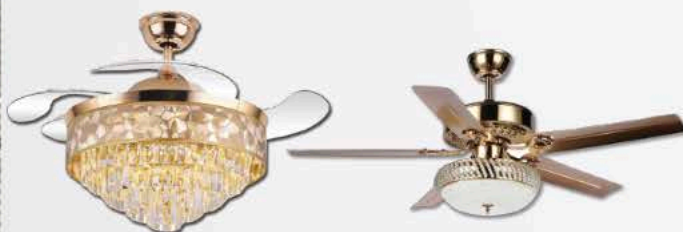

\$99

BEST PRICE

ACF-J5207WH

- 52-inch ceiling fan

\$99

BEST PRICE

CF-J42-9117L

- 42-inch ceiling fan
- 6-speed settings