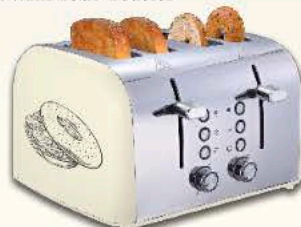

BREAD TOASTER PRO

Mastering Breakfast with Your Toaster

PRO-22TY

- 2-slice capacity
- 6 level control

\$39

PRO-44TY

- 4-slice capacity
- 6 level control

\$59