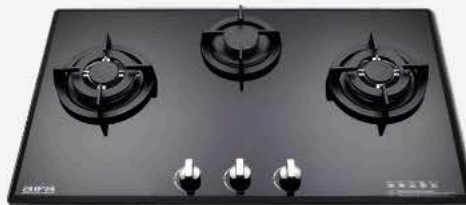

ACH-93TT7 | Cooker hood
• Dimension: 470 x 895 x 364mm

HT-B802SS | Gas hob
• Dimension: 760 x 440mm

AEO-X707-22 | Built-in oven
• Dimension: 600 x 600 x 580mm

PACKAGE DEAL B \$987

ACH-9009U | Cooker hood
• Dimension: 850 x 900 x 560mm

AEH-8625X | Gas hob
• Dimension: 848 x 506mm

AEO-1000U-21 | Built-in oven
• Dimension: 595 x 575 x 595mm

PACKAGE DEAL C \$1099

ACH-939X(BK) | Cooker hood
• Dimension: 550 x 850 x 1000mm

AEH-F3B90X | Gas hob
• Dimension: 860 x 500mm

PRO-X999-BK | Built-in oven
• Dimension: 595 x 575 x 500mm

COMPACT & PORTABLE MINI FANS

P38
• Rechargeable neck fan
\$11.90

P37
• Rechargeable neck fan
\$12.90

P34
• Portable | Lightweight
\$5.90

YS-2268
• Portable | Lightweight
\$7.90