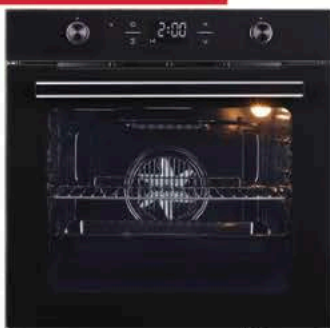

Premium Built-In Oven

AEO-1000U-21 FREE GIFT **E**
• Capacity: 75 Liters
• 595 X 575 X 595mm
$359