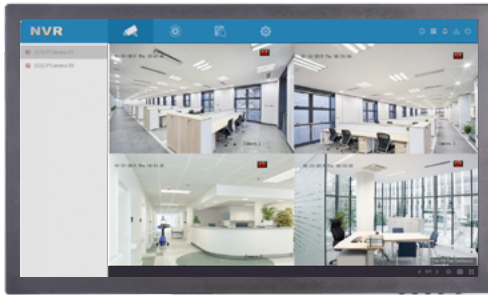

The HiLookVision app allows live viewing from anywhere and at any time via smart phones, and sends timely notifications and alarms to end-users when events occur.

Users can also stream the live feed using the HiLookVision PC Client or monitors connected to a DVR or NVR for more details and better viewing experience.

With select NVR models that allow separate video channel output to more than one monitors, you can monitor multiple channels simultaneously and more conveniently.

CLICK AND CONNECT

With HiLook, a professional video security system can be easy. Users can choose and install Wi-Fi products by themselves. The Wi-Fi match function allows automatic connection between cameras and the NVR.

As a compact solution for the SSMB market, HiLook offers the simplest solutions for security management.

- Simple and concise design with only four necessary models on the dashboard header, making it easier for users to view live, search, and set alarm schedules when needed.