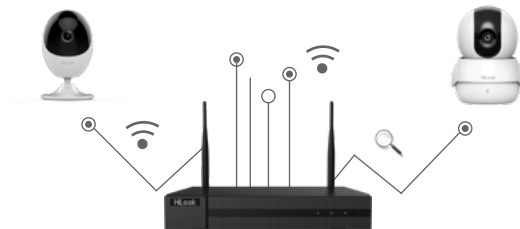

1 IR light mode

Black-white imaging

2 White light mode

Colorful imaging

3 Smart supplemental lighting mode: IR or white light

In normal conditions at night

When a target is detected

SEE WHO'S THERE, WHEREVER AND WHENEVER

The HiLookVision app allows live viewing from anywhere and at any time via smart phones, and sends timely notifications and alarms to end-users when events occur.

Users can also stream the live feed using the HiLookVision PC Client or monitors connected to a DVR or NVR for more details and better viewing experience.

With select NVR models that allow separate video channel output to more than one monitors, you can monitor multiple channels simultaneously and more conveniently.

CLICK AND CONNECT

With HiLook, a professional video security system can be easy. Users can choose and install Wi-Fi products by themselves. The Wi-Fi match function allows automatic connection between cameras and the NVR.