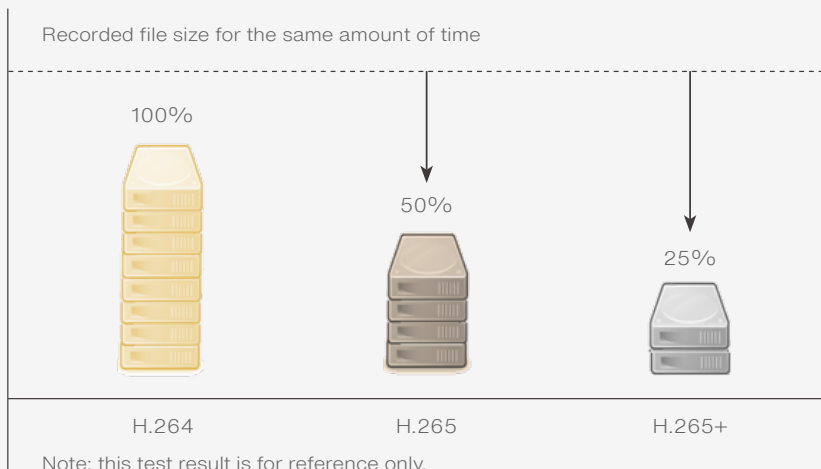

SAFE AND SOUND

Ever So Clear

Cameras with resolutions up to 8 MP capture rich details with wider coverage, providing strong evidence for post-event search.

Prolonged HD recordings enabled by the H.265+ smart codec provides more details to find the right evidence users might have forgotten.