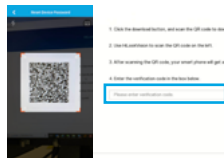

E-UI: Efficient User Interface for HiLook NVRs and DVRs

Forgot a Password? Just Scan and Reset.

Users can reset their NVR or DVR password using the HiLookVision app with a registered account that is bound with their device account. Resetting a password via email is also supported. Both methods are simple and safe.

01

Choose "Verify with HiLookVision"

02

Scan the QR code on the GUI and get a verification code

03

Key in the verification code and reset password

Tips: The HiLookVision account needs to be bound with devices in advance, so we highly recommend binding the device to your HiLookVision app account during activation.