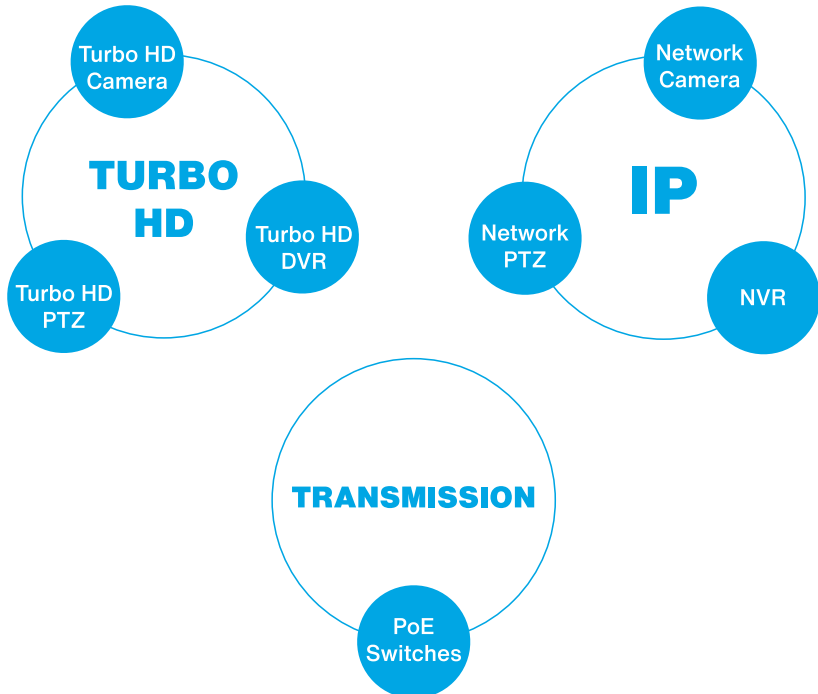

ATTRACTIVE
PRICE

DIVERSE PRODUCT LINES FOR VARIOUS DEMANDS

HiLook offers an extensive portfolio of products and solutions to meet the wide range of user demands.

IP Solution: Network Cameras, Network PTZ Cameras, NVRs

Turbo HD Solution:

Turbo HD Cameras, Turbo HD PTZ Cameras, Turbo HD DVRs

Transmission: Switches

Expect even more product lines under the HiLook brand in the near future.

OUTSTANDING PRODUCT QUALITY

The superior cost-efficiency of HiLook products does not imply any compromise in product quality, which are guaranteed by: