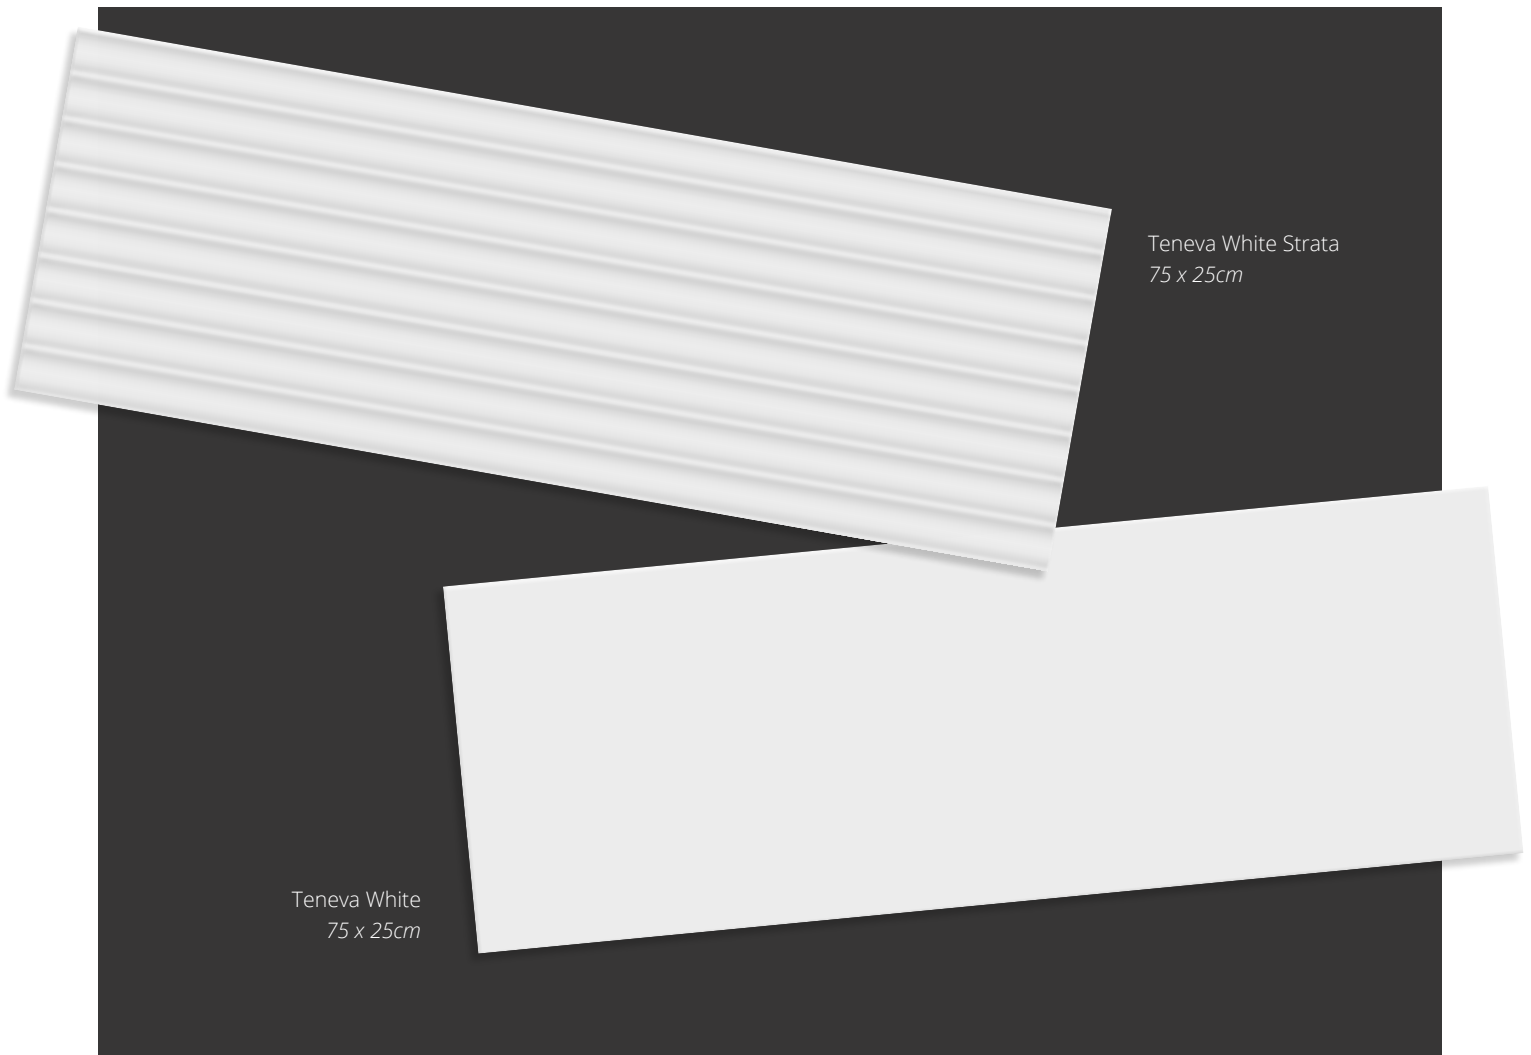

Teneva White Strata
75 x 25cm

Teneva White
75 x 25cm