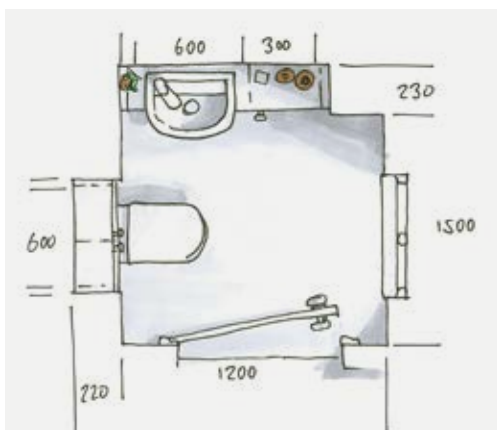

Amelia *in* English Parchment

Light colours work particularly well in smaller spaces such as this cloakroom while reduced depth units maximise the available space. Remember to utilise the area above the toilet unit for extra storage and streamlined style.