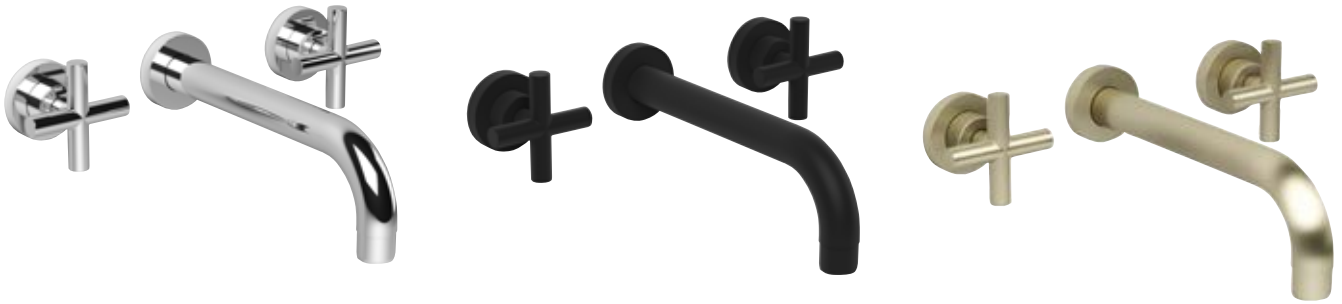

Stapleford three hole wall mounted basin mixer

Available in Chrome, Matt Black and Vintage Brass. Waste not included. High / Low pressure.

0.2 bar: 14.0 l/m 0.5 bar: 22.0 l/m 1.0 bar: 31.0 l/m 2.0 bar: 43.0 l/m