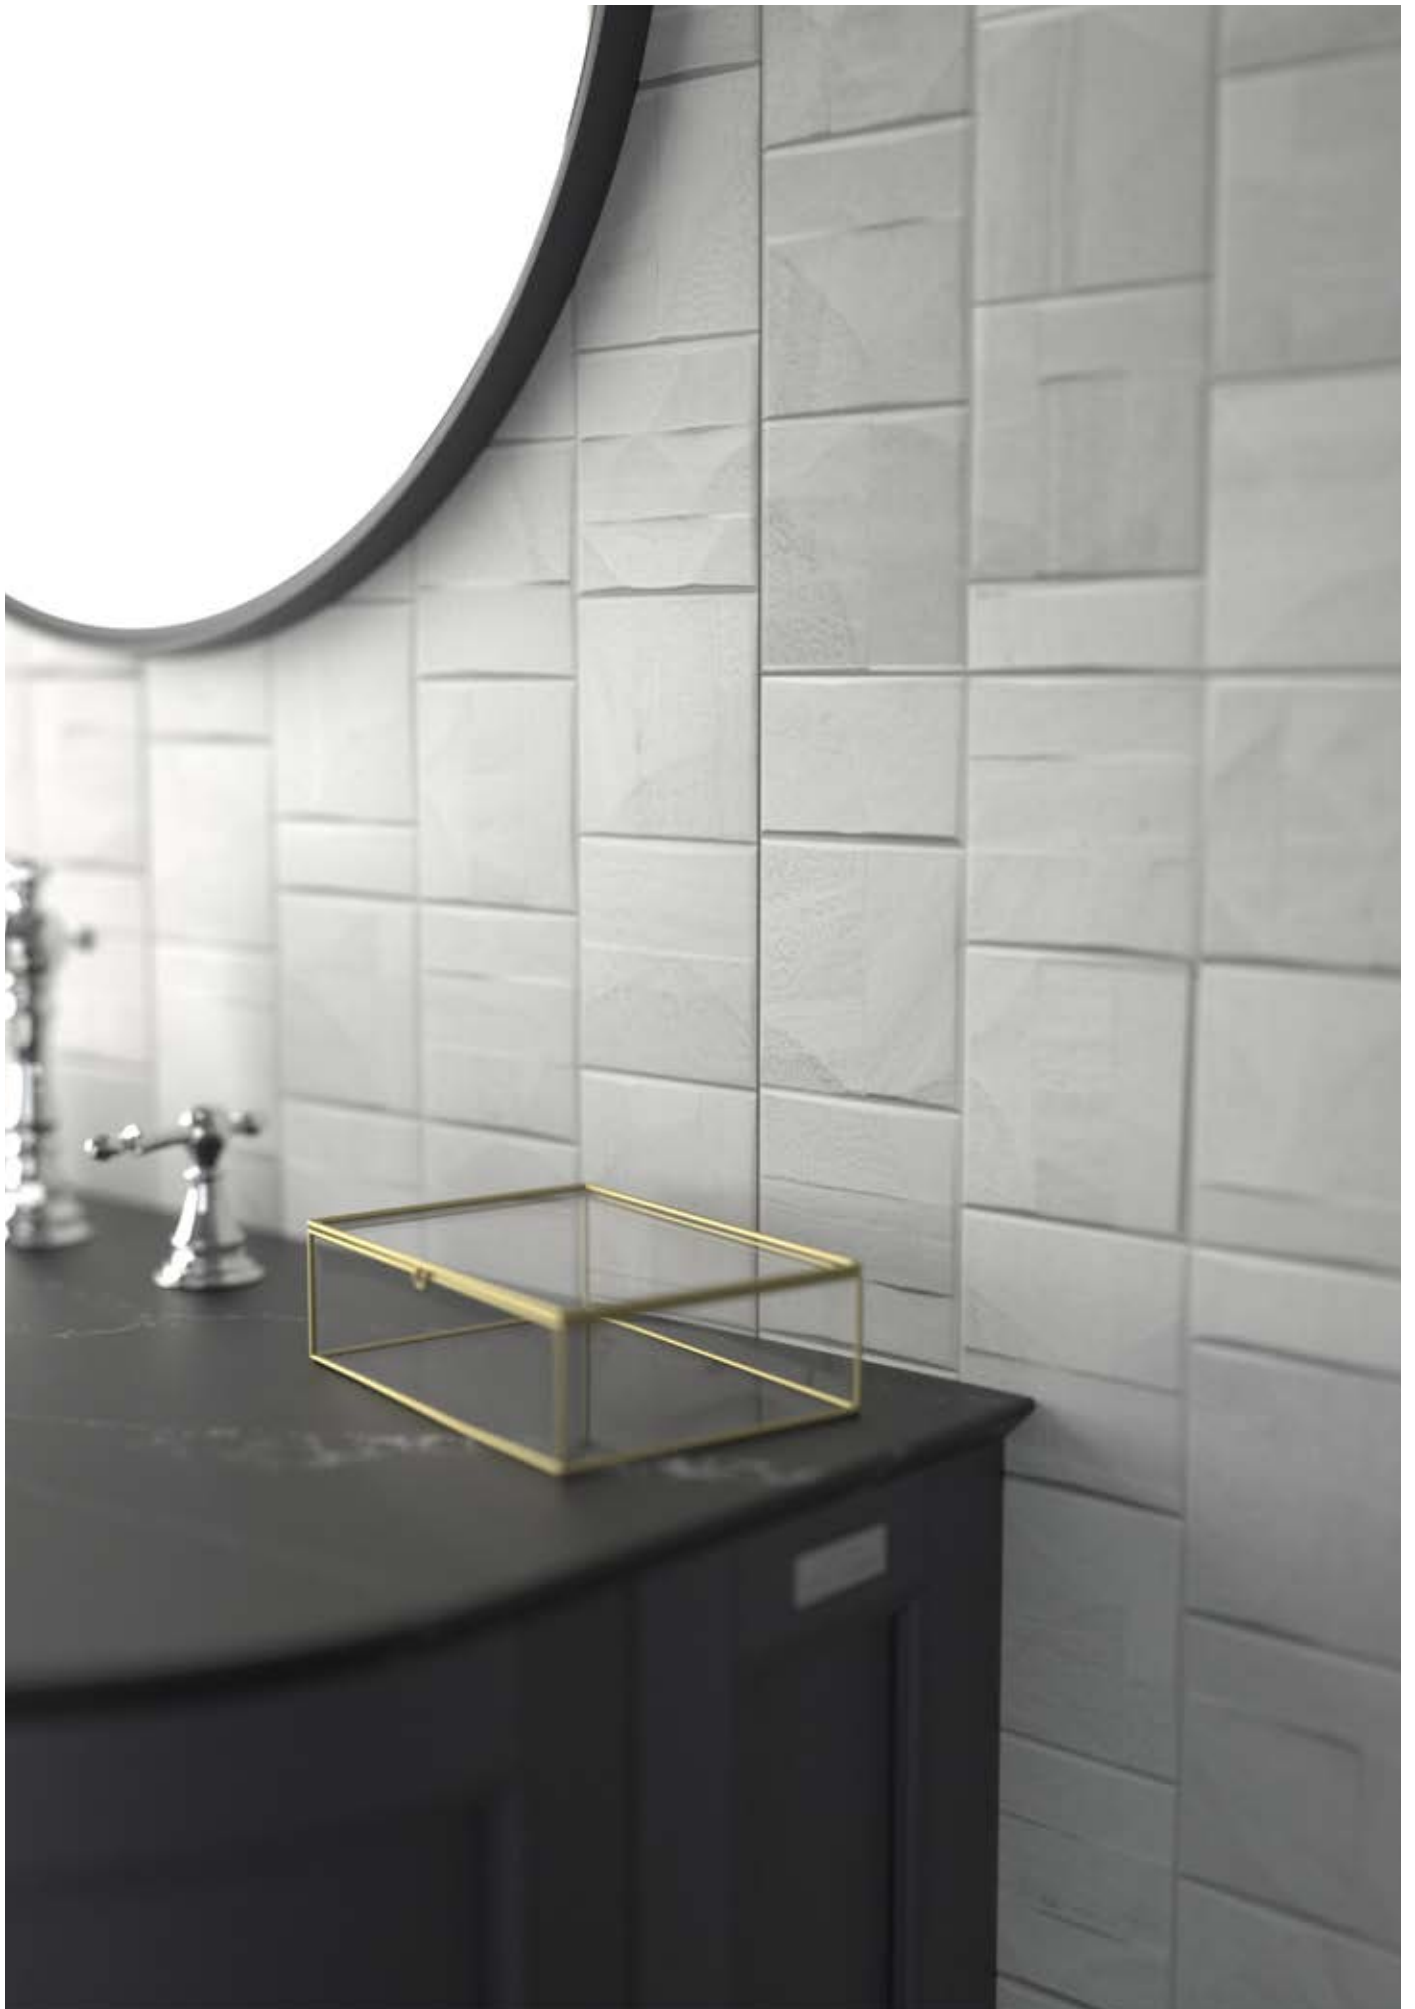

Vento Marble floor tile
59.6 x 59.6cm

Venetian Marble Mosaic wall tile
60 x 31cm

Cubist Barras Calico wall tiles.

Barras Calico wall tiles New

Large format matt feature wall tiles.

Cubist Barras Calico (1 tile shown)
120 x 45cm