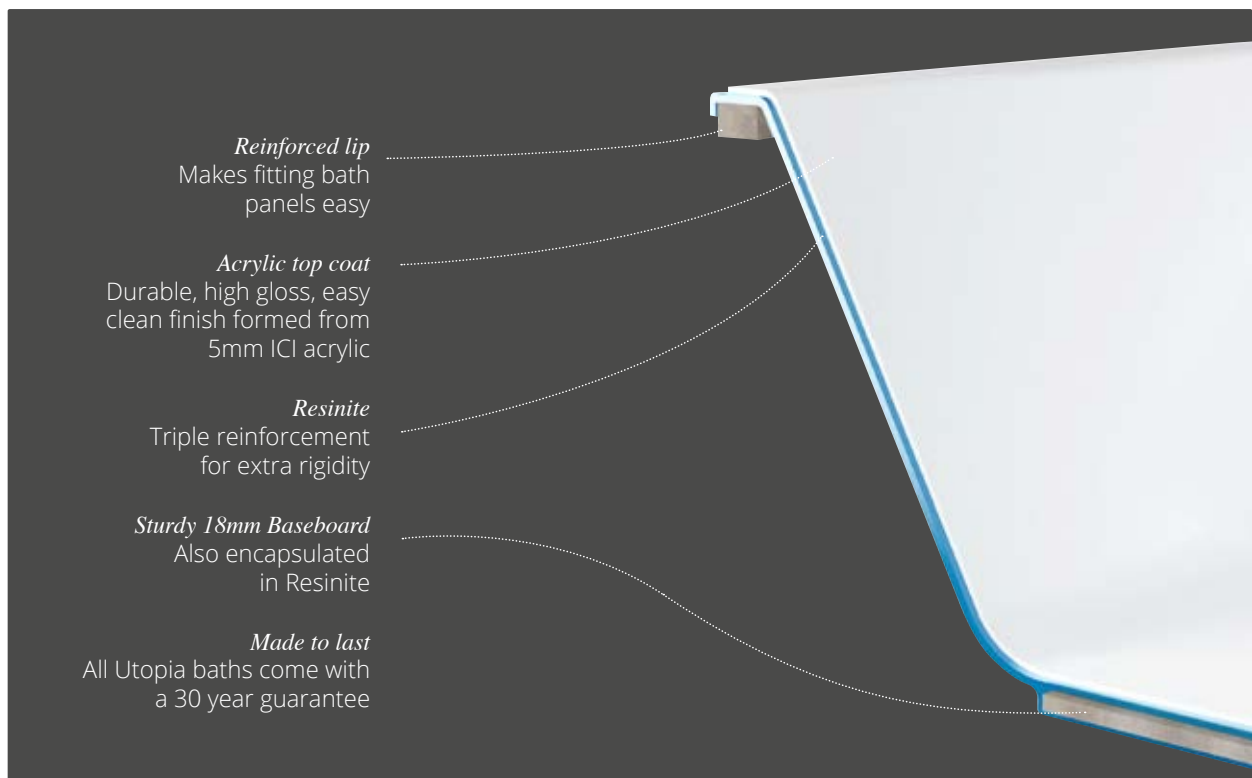

Resinite

BATH TECHNOLOGY

Utopia baths feature a Resinite coating for increased surface durability and a long life

All Utopia baths feature Resinite Bath Technology which provides triple layer reinforcement and a 5mm ICI acrylic top coat giving extra strength, rigidity and longevity.

Utopia baths are different

Utopia baths are made in the UK to the very highest standards. Our stringent quality control procedures ensure that each bath is checked thoroughly at every stage of manufacture.

Resinite coated baths offer the strength and rigidity normally associated with their heavier cast iron counterparts. The entire underside of each bath is coated in a layer of Resinite which provides excellent insulation properties, meaning your bath retains heat more efficiently, staying hotter for longer.

Retains Heat for longer

Amazingly Strong and durable

Unique Design

30 Year Guarantee