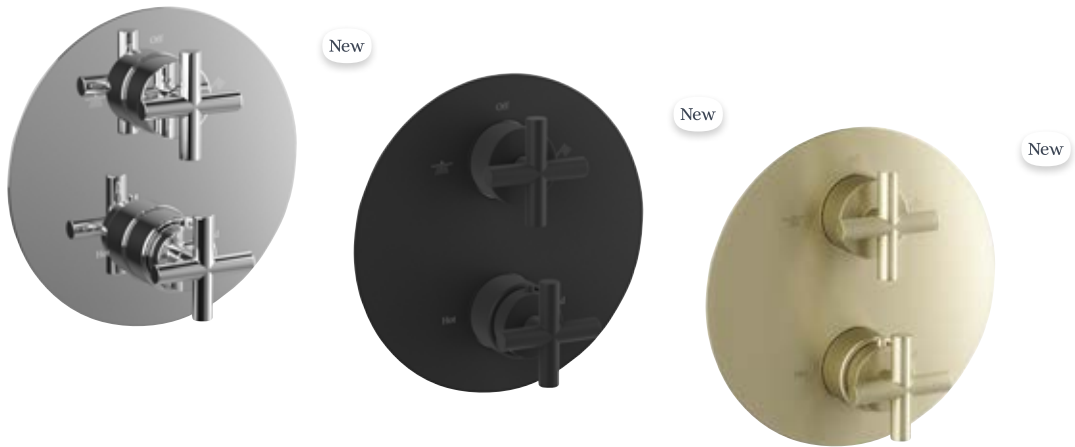

Stapleford dual outlet concealed thermostatic shower valve

*Available in Chrome, Matt Black and Vintage Brass. High / Low pressure.
0.2 bar: 4.3 l/m 0.5 bar: 7.0 l/m 1.0 bar: 11.5 l/m 2.0 bar: 17.0 l/m*