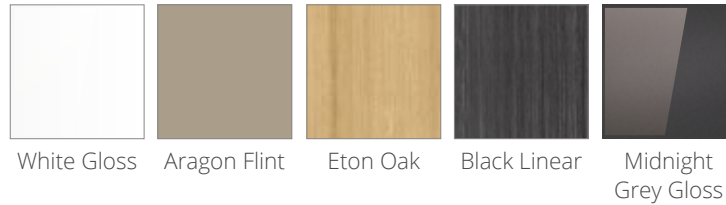

50mm i-Line Framing and worktop finishes

Worktop finishes

22mm Solid Surface finishes