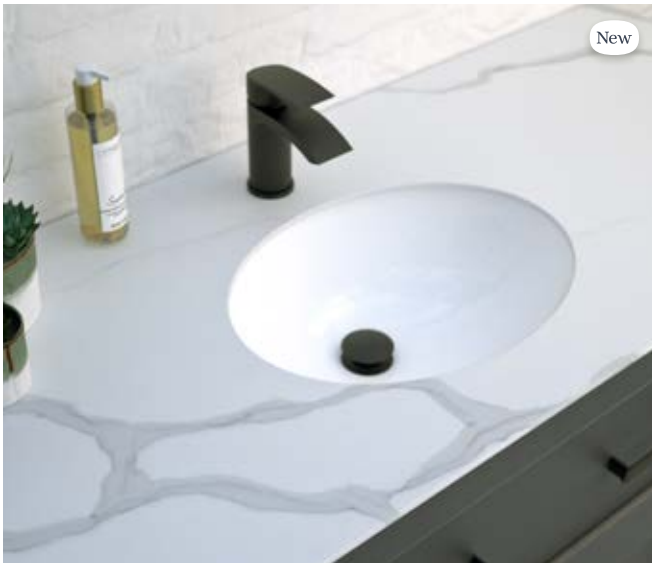

20mm Solid Surface worktops

Made to order, our 20mm Solid Surface worktops combine the look of natural marble and granite, with the convenience, warmth and versatility of a man-made material. Available in six finishes with either a chamfer or inverted chamfer profile.

20mm Solid Surface worktop in Imperial White