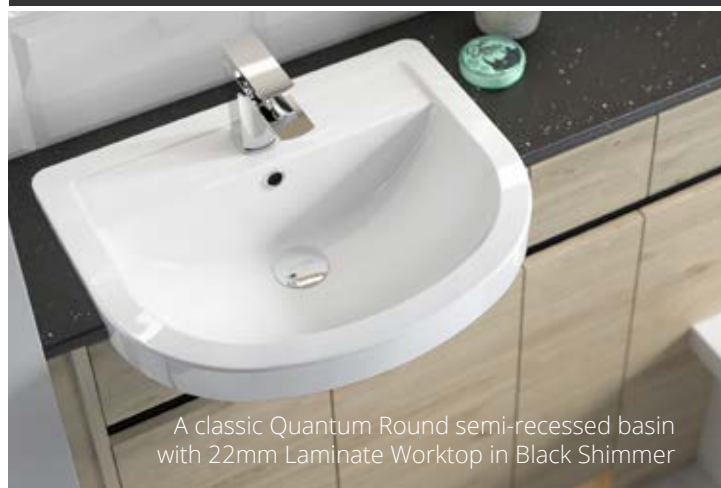

All-in-one integrated Coralux washbasin work surface

A classic Quantum Round semi-recessed basin with 22mm Laminate Worktop in Black Shimmer