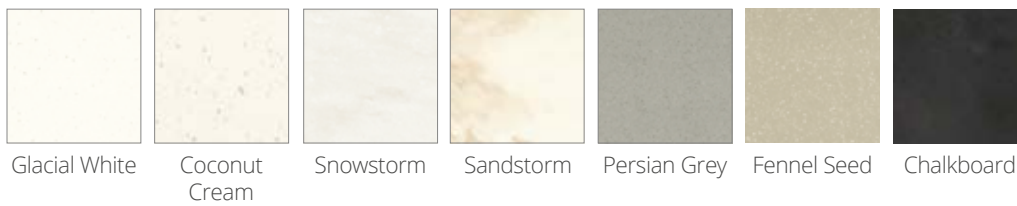

Carcass finishes

Choose a carcass finish to complement your chosen door colour.

50mm i-Line Framing and worktop finishes

Worktop finishes

22mm Solid Surface finishes

20mm Marble Effect Solid Surface finishes

22mm Laminate worktop finishes

*Solid Surface worktops are designed to replicate natural surfaces and as a result may feature colour and tonal variations throughout. Marble effect Solid Surface worktop finishes do feature a pattern variation to mimic the pattern of natural stone and therefore will not be uniform in colour, tone or pattern.