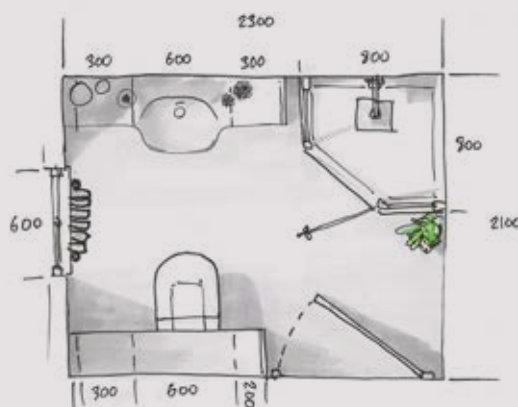

Arabella *in* Sea Green

Clever planning uses all the available space in this smaller room, teaming a corner shower solution with a run of furniture that is wall hung to give the extra illusion of space. Sea Green is a refreshing gentle choice while brushed brass adds that extra touch of glamour.

GET THE LOOK

- Door finish: *Sea Green*
- Carcass finish: *Midnight Grey Gloss (not visible)*
- Cladding finish: *Sea Green*
- Sanitaryware: *All-in-one integrated Coralux washbasin work surface*
- Brassware: *Stapleford*
- Wall tiles: *White Brick*
- Floor tiles: *Pentire Strands*

Add an LED light strip for that finishing touch

Remove the legs and plinth from Original Fitted furniture to create a wall mounted look