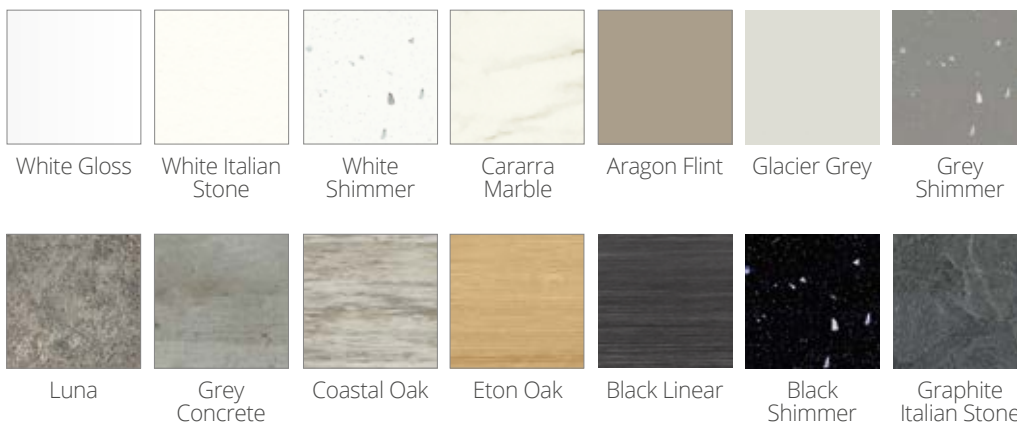

Worktop finishes

22mm Solid Surface finishes

20mm Marble Effect Solid Surface finishes

22mm Laminate worktop finishes

*Solid Surface worktops are designed to replicate natural surfaces and as a result may feature colour and tonal variations throughout. Marble effect Solid Surface worktop finishes do feature a pattern variation to mimic the pattern of natural stone and therefore will not be uniform in colour, tone or pattern.