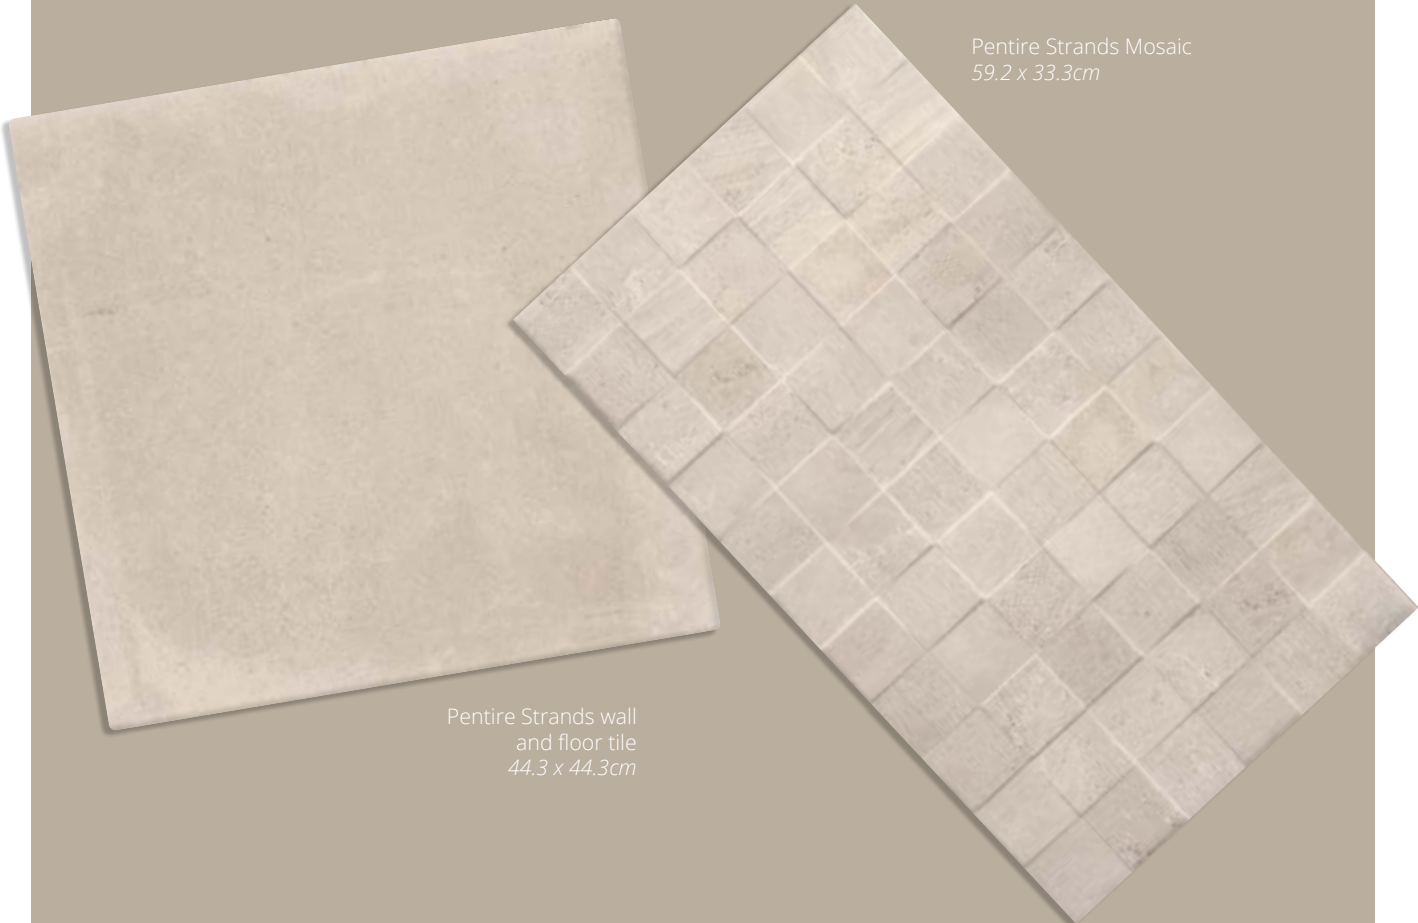

Constantine Sands
Mosaic wall tile
59.2 x 33.3cm

Constantine Sands wall tile
59.2 x 33.3cm

Constantine Sands floor and wall tile
44.3 x 44.3cm

Pentire Strands wall and floor tiles New

Pentire Strands Mosaic
59.2 x 33.3cm