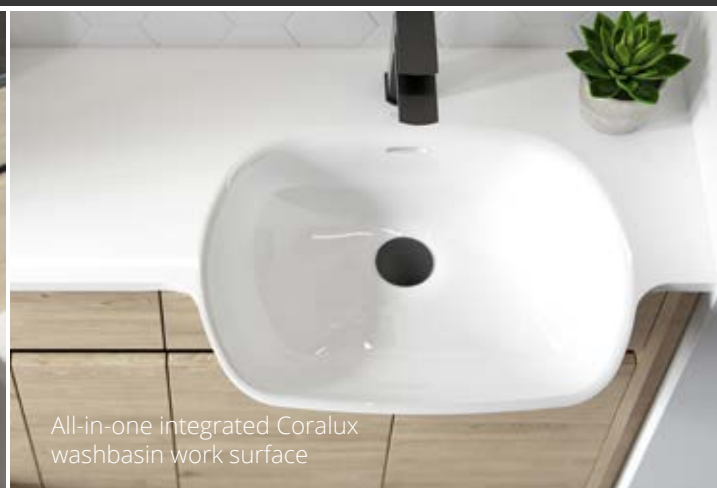

A classic Quantum Round semi-recessed basin with 22mm Laminate Worktop in Black Shimmer

All-in-one integrated Coralux washbasin work surface