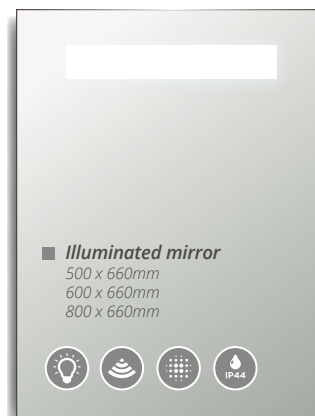

Deluxe rectangular mirrors

Large rectangular mirrors add more than style to your bathroom, they can also make it appear more spacious. Our contemporary collection includes different shapes and sizes as well as some practical features for added luxury.