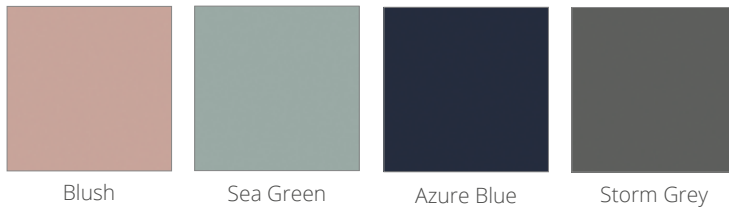

Super Matt Soft Touch door and cladding panel finishes

These innovative new finishes are at the very forefront of material technology and offer a truly luxurious soft touch feel and a sense of quality. They feature a higher light absorption threshold giving that super matt finish and with the micro-structure technology, helps in reducing the impact of grease marks like fingerprints.