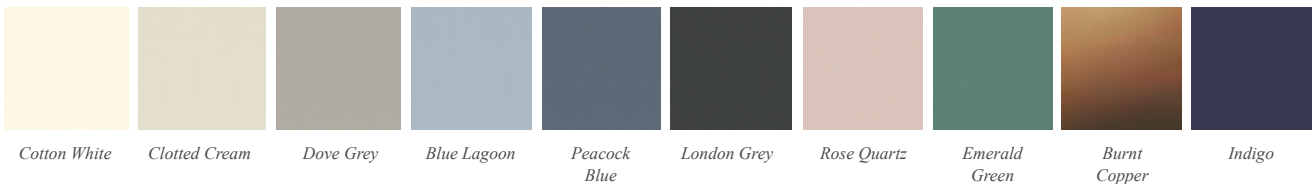

Painted skirt finishes

This bath is available in any Roseberry painted finish, or you can opt for a White Gloss bath skirt.