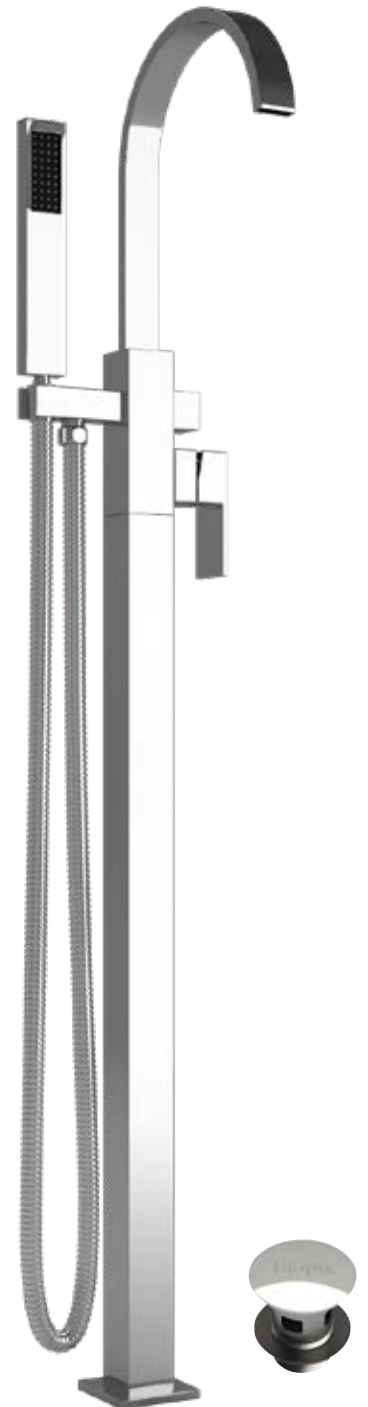

Freestanding bath shower mixer

With click-clack waste High / Low pressure

0.5 bar: 4.8 l/m 1.0 bar: 9.9 l/m 3.0 bar: 17.2 l/m