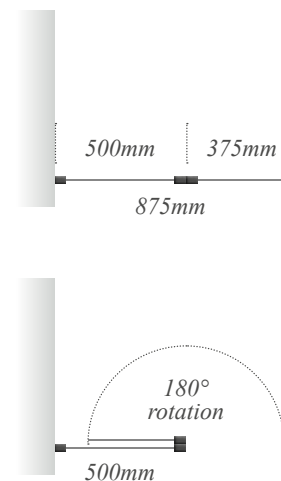

All Utopia bath shower screens are now significantly thicker for a premium quality feel. Single panel and double panel screens feature 8mm toughened glass.