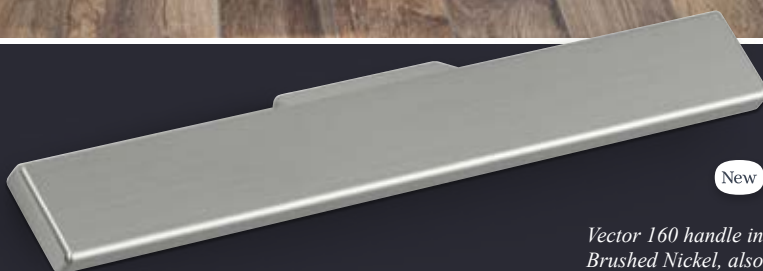

New

*Vector 160 handle in
Brushed Nickel, also
available in Matt Black
and Brushed Brass*