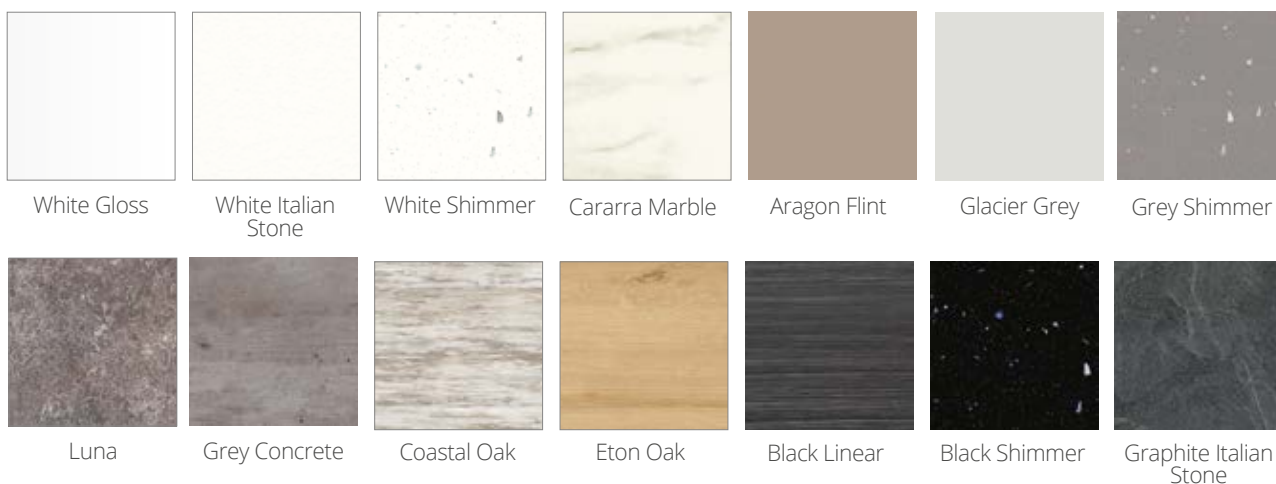

Luna Laminate worktop

Laminate worktops

Create contrast or opt for a co-ordinated look using 22mm Laminate worktops

22mm Laminate worktop in White Gloss

22mm Laminate worktop in Coastal Oak

22mm Laminate worktop finishes