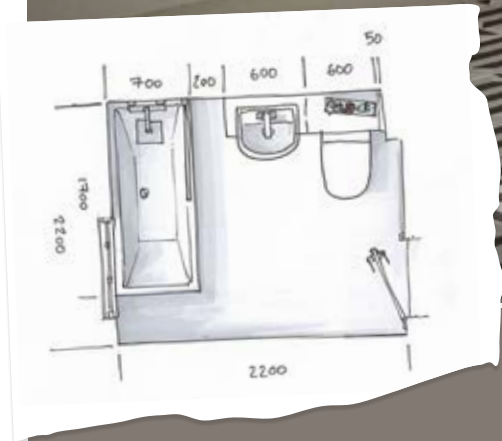

Sandwashed White

Contemporary Fitted is designed to perfectly suit your space, choose from a wide range of units and sizes. Our mirror cabinets feature framed double sided mirror doors and include two fixed glass shelves positioned to accommodate taller items, with optional internal sensor lighting.

GET THE LOOK

<i>Finish:</i>	<i>Sandwashed White</i>
<i>Handle trim:</i>	<i>Chrome effect</i>
<i>Worktop:</i>	<i>Sandstorm 22mm Solid Surface</i>
<i>Sanitaryware:</i>	<i>Quantum Round</i>
<i>Bath:</i>	<i>Dualelle with Single Panel screen</i>
<i>Brassware:</i>	<i>Paleto and Aras Square shower</i>
<i>Wall tiles:</i>	<i>Rustic White Brick</i>
<i>Floor tiles:</i>	<i>Gotham Manhattan</i>