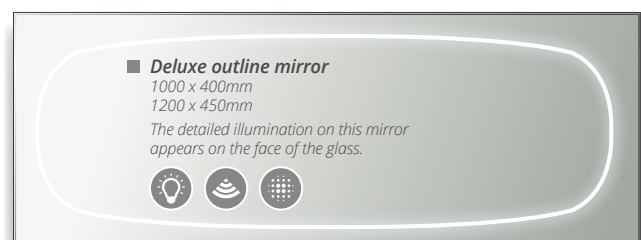

Deluxe rectangular mirrors

Large rectangular mirrors add more than style to your bathroom, they can also make it appear more spacious. Our contemporary collection includes different shapes and sizes as well as some practical features for added luxury.