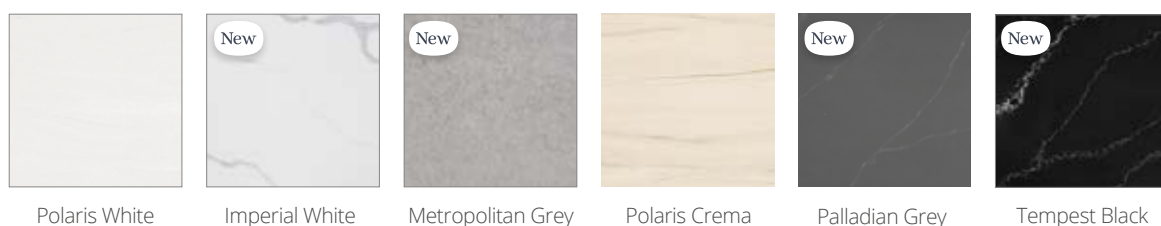

Internal carcass finish:
Aluminium

22mm Solid Surface worktop finishes with Chamfered Profile

20mm Marble effect Solid Surface worktop finishes

*Solid Surface worktops are designed to replicate natural surfaces and as a result may feature colour and tonal variations throughout. Marble effect Solid Surface worktop finishes do feature a pattern variation to mimic the pattern of natural stone and therefore will not be uniform in colour, tone or pattern.