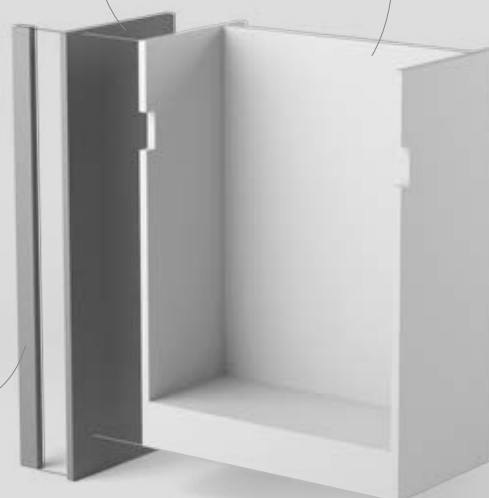

Cladding panels are
used as a filler panel,
in Flat Grey

How to order Contemporary Fitted

1

Choose your cabinets

Choose your cabinets and necessary filler panels where the run will be fitted wall-to-wall (Cladding panels must be used on all ends of furniture - choose your finish from the four options shown in step 2, as carcasses are a Powder Grey finish).

Cladding panel in Flat Grey

Fitted washbasin unit
(carcasses are Powder Grey)