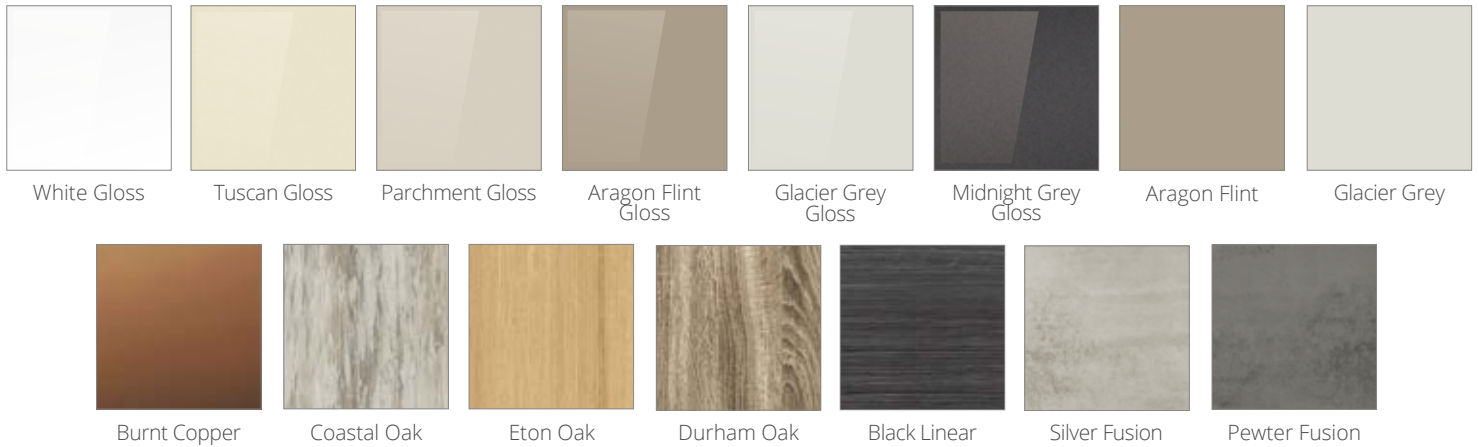

Gloss, Matt and Textured effect door and cladding panel finishes

Symmetry handles