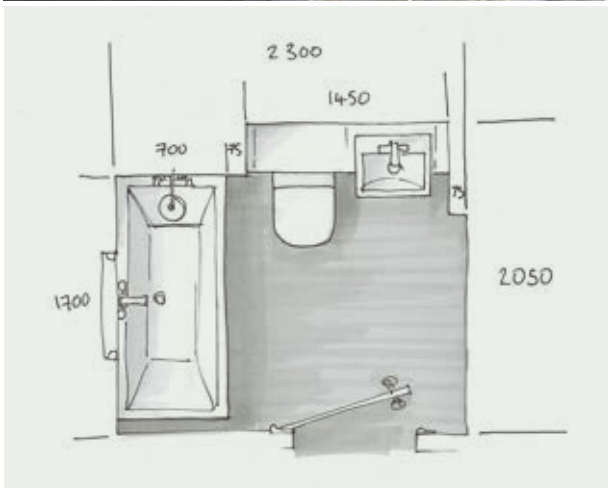

Arabella *in* Matt White *and* Midnight Grey Gloss

Create a softer take on a classic black and white combination by teaming pure Matt White with gleaming Midnight Grey Gloss. Adding a contrasting frame also means the run of furniture fits the alcove perfectly.

GET THE LOOK

- *Door finish:* Matt White
- *Carcass finish:* White
- *i-Line framing:* Midnight Grey Gloss
- *Worktop:* Midnight Grey Gloss
- *Sanitaryware:* Quantum Square
- *Bath:* Dualelle and Single Panel screen
- *Brassware:* Paleta and Aras Square shower
- *Wall tiles:* Temple Chalk
- *Floor tiles:* Birch Plank