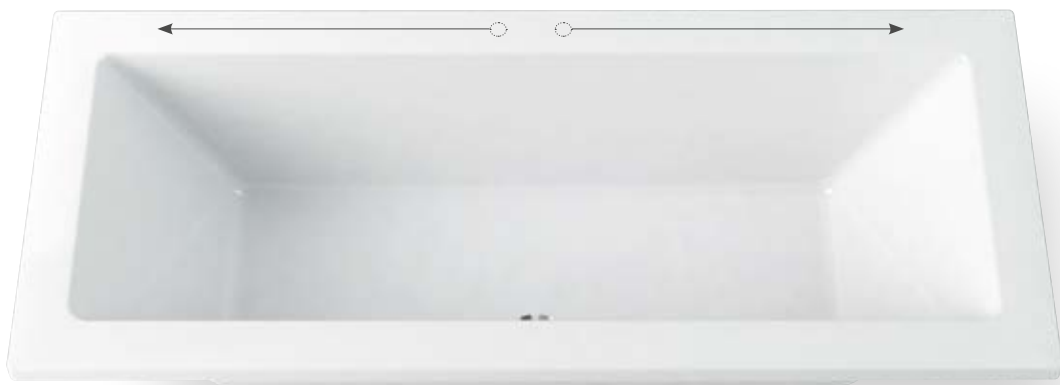

Retains Heat for longer

Amazingly Strong and durable

Unique Design

30 Year Guarantee

Dualelle Fitted Bath

for use with bath panels and optional shower screens

Dualelle baths are available in two sizes and feature a striking square profile. They are double ended for practical use, comfort and planning flexibility. Complementary single or double panel infold bath screens are available in the range.

W: 1700mm D: 700mm H: 520-640mm

W: 1700mm D: 750mm H: 520-640mm

We recommend brassware to be fitted in the positions indicated above with waste and overflow away from the wall and brassware against the wall. Refer to brassware fitting instructions for further details.