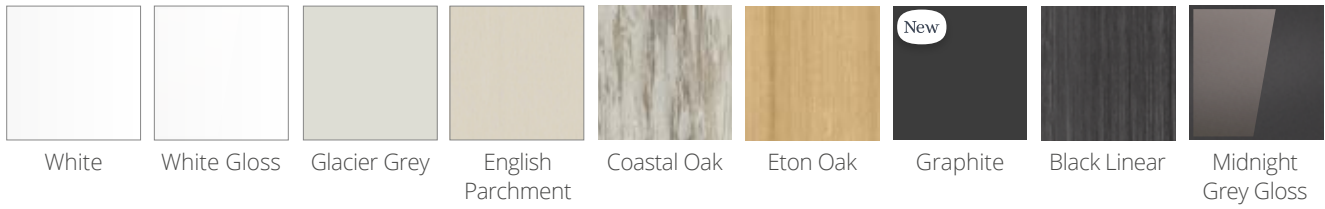

Carcass finishes

Choose a carcass finish to complement your chosen door colour.