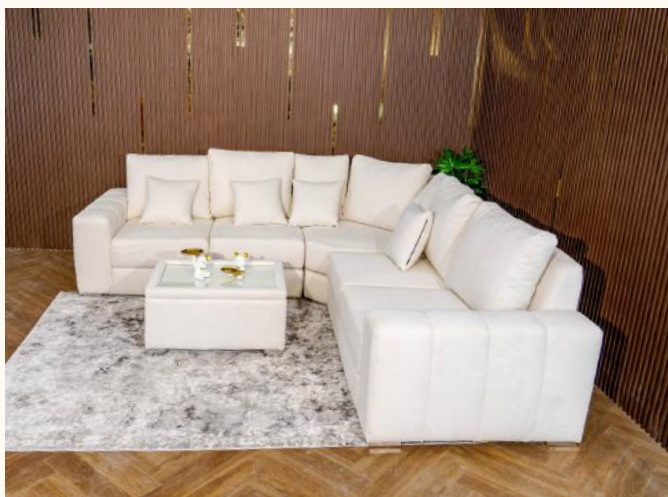

HANANE

Size : 100x260x160 cm.

Material	Price
1. U Textile	1. 29,900฿
2. Alcantara	2. 29,900฿
3. VC	3. 29,900฿
4. Zoft	4. 29,900฿
5. Pasaya	5. 31,900฿
6. Japanese Leather	6. 33,900฿

PRODUCT CODE: #SF23312