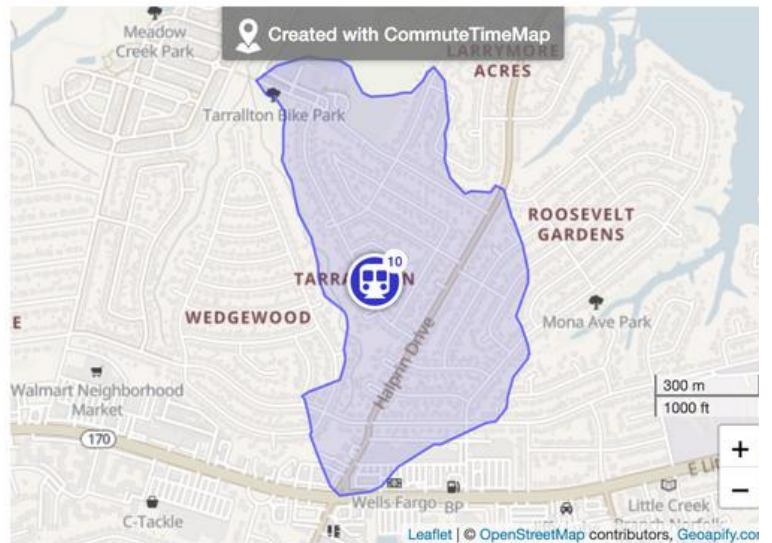

Bike Score

Bike Score measures whether an area is good for biking based on bike lanes and trails, hills, road connectivity, and destinations.

- 90-100 Biker's Paradise**
Daily errands can be accomplished on a bike
- 70-89 Very Bikeable**
Biking is convenient for most trips
- 50-69 Bikeable**
Some bike infrastructure
- 0-49 Somewhat Bikeable**
Minimal bike infrastructure

Transit Score
31

Transit Score

Transit Score measures how well a location is served by public transit based on the distance and type of nearby transit lines.

- 90-100 Rider's Paradise**
World-class public transportation
- 70-89 Excellent Transit**
Transit is convenient for most trips
- 50-69 Good Transit**
Many nearby public transportation options
- 25-49 Some Transit**
A few nearby public transportation options
- 0-24 Minimal Transit**

About this Location

2228 Jeffrey Drive has a Walk Score of 62 out of 100. This location is Somewhat Walkable so some errands can be accomplished on foot.

This location is in the Roosevelt Area neighborhood in Norfolk. Nearby parks include Tarrilton Park and East Ocean View Community Park.

2228 Jeffrey Drive Norfolk

Commute

TIME

Food Report

2228
Jeffrey Drive

Neighborhood Eats and Treats

This home is located near **90**
moderately priced
restaurants and has an
average variety of cuisines

98