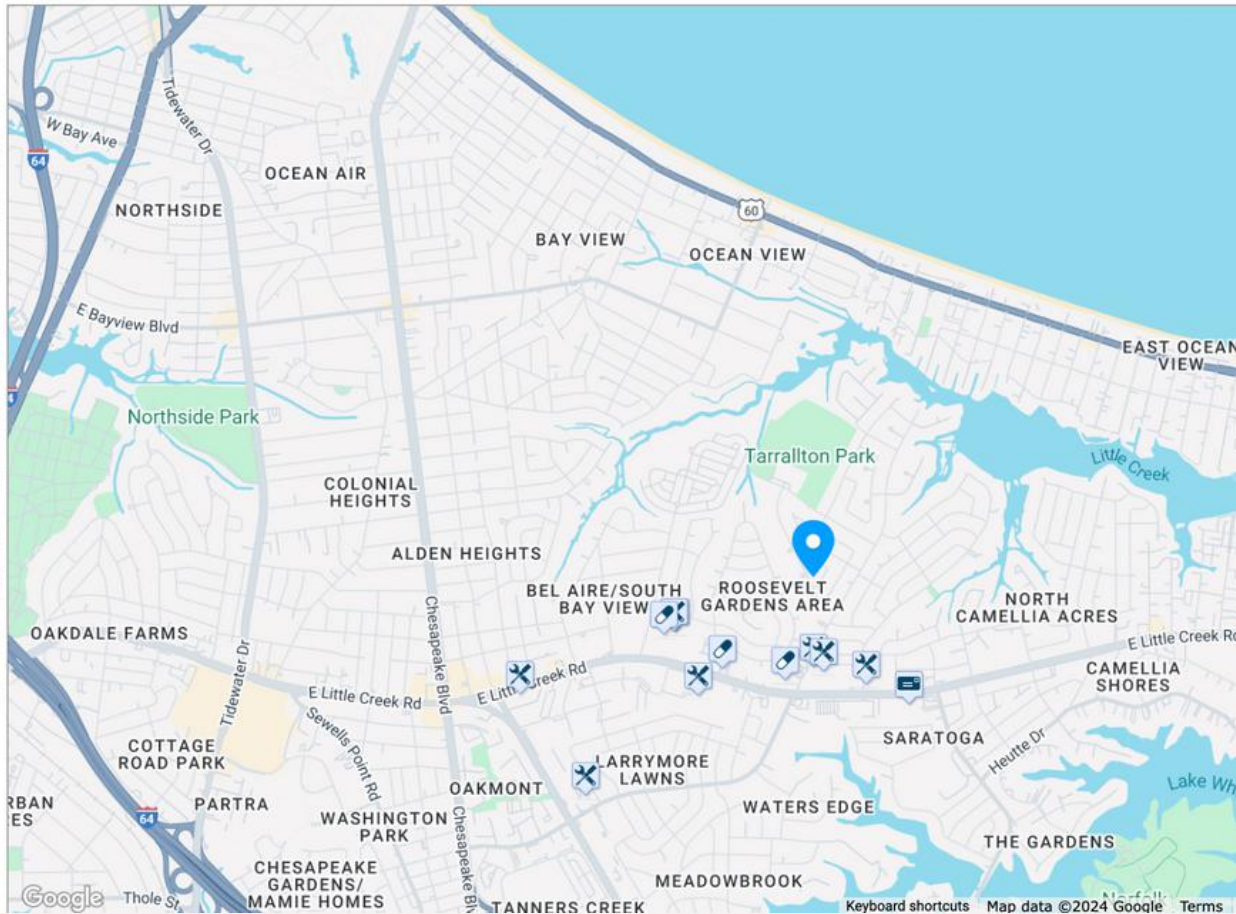

What's Nearby

Errands

- **Walgreens Store Norfolk**
  2232 East Little Creek Road .4mi
- **BB&T**
  2222 E Little Creek Rd .4mi
- **Sean M. Schwartz, PharmD**
  2232 East Little Creek Road .4mi
- **Rite Aid Pharmacy**
  7912 Halprin Drive .4mi
- **Wells Fargo Bank**
  2316 E Little Creek Rd .4mi
- **American Drug Center Inc**
  2320 E Little Creek Rd .4mi
- **Taylor's DO It Center**
  2400 East Little Creek Road .4mi
- **Walmart Pharmacy**
  1720 East Little Creek Road .5mi
- **Planet Plumbing**
  2309 Wharton Avenue .6mi
- **SunTrust Bank**
  1221 E Little Creek Rd 1.1mi
- **Bank of The Commonwealth**
  1901 E Ocean View Ave 1.2mi
- **Michelle L. Kimball, RPH**
  7924 Chesapeake Blvd 1.2mi