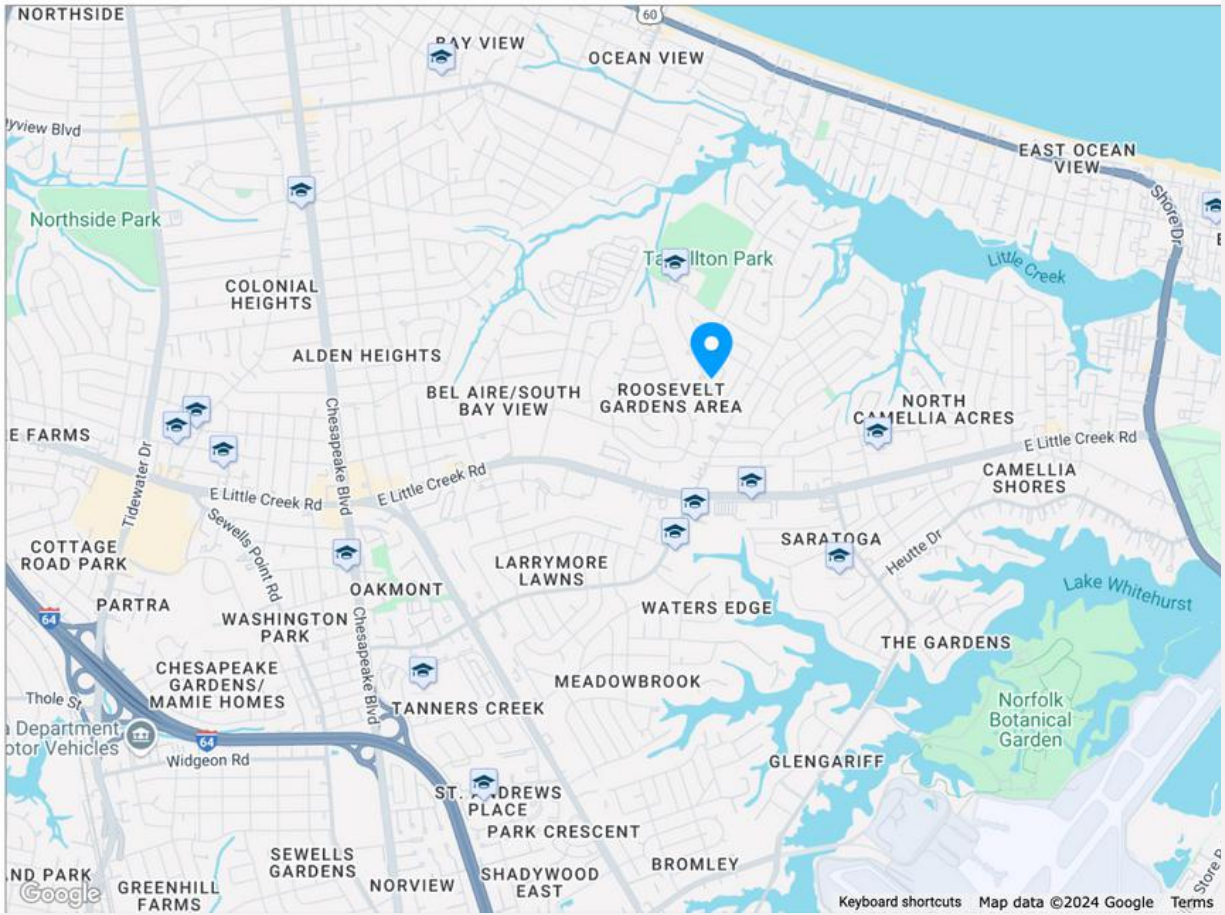

What's Nearby

Coffee

Dunkin' Donuts	2300 East Little Creek Road	.3mi
Java Cup Cafe	7943 Shore Drive	1.5mi
Jerrys Cafe Lounge	878 E Little Creek Rd	1.6mi
Starbucks	2200 Norview Avenue	1.9mi
Royal Cup Coffee Inc	5741 Bayside Road	2.4mi
Starbucks	230 Little Creek Road	2.8mi
Twin Oaks Cafe	5800 Lake Wright Drive	3mi
Starbucks	179 West Ocean View Avenue	3mi
Krispy Kreme Doughnuts	5832 Northampton Boulevard	3.3mi
Tim Hortons and Cold Stone Cream...	7th Avenue	3.5mi
Tim Hortons	9230 7th Avenue	3.5mi
Tim Hortons and Cold Stone Cream...	970 E Avenue	3.8mi
Starbucks	1245 North Military Highway	3.9mi
Tropical Smoothie Cafe	1153 N Military Hwy # C	4.1mi

Area Report

2228
Jeffrey Drive

Very Convenient

**.03
miles**

**0.4
miles**

**.04
miles**

**.06
miles**

**.06
miles**

**.05
miles**

**1
mile**

**1.1
miles**

**4.9
miles**

This home is in a **very convenient** area. Some daily errands in this location **require a car** and most major services are within **1** mile.

Information derived from a third party source and is subject to change and accuracy not guaranteed.

What's Nearby

Entertainment

- Diane Husson Design**
9415 Sturgis Street 1.5mi
- Ocean View Station Museum**
111 West Ocean View Avenue 2.8mi
- Blockbuster Express**
2220 Pleasure House Road 4.8mi
- Cinemark Military Circle Mall**
880 North Military Highway 4.9mi