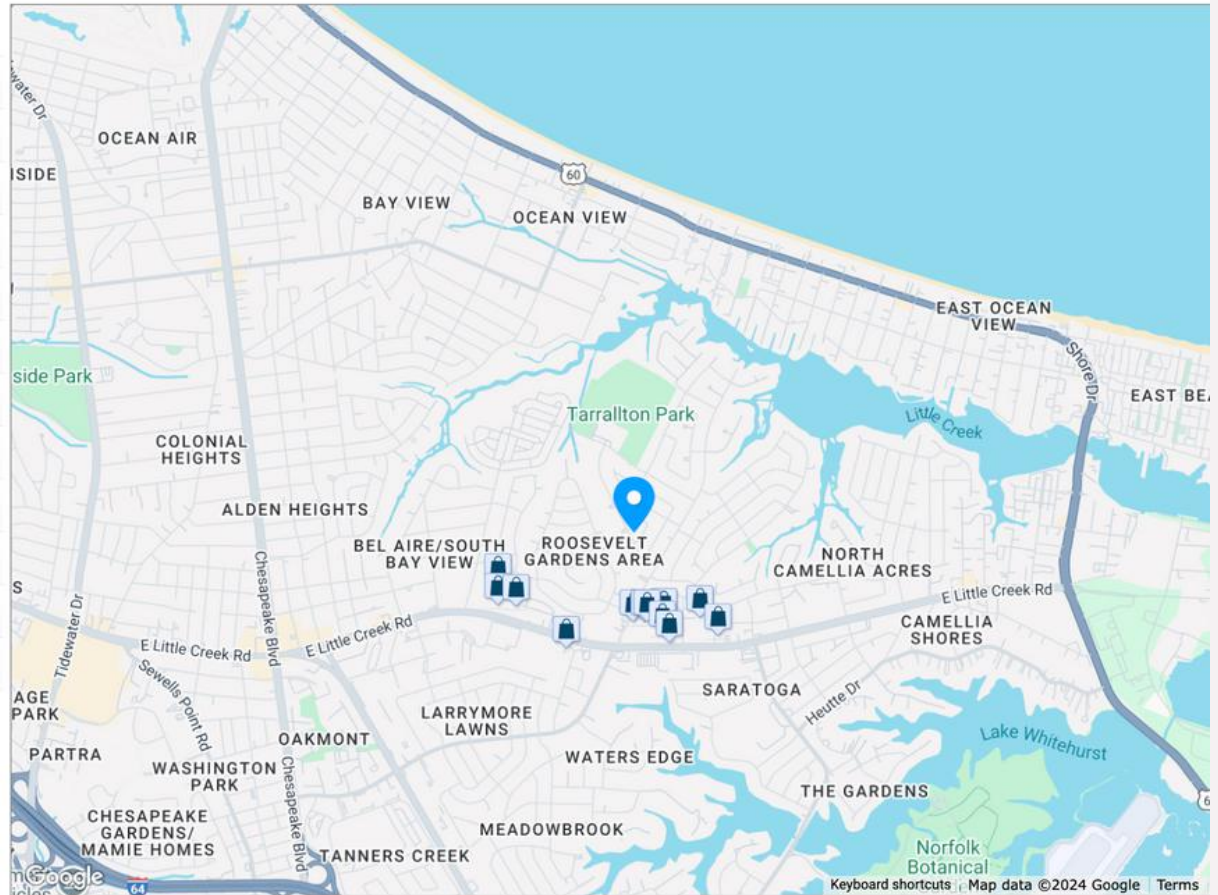

What's Nearby

Entertainment

- Diane Husson Design**
9415 Sturgis Street 1.5mi
- Ocean View Station Museum**
111 West Ocean View Avenue 2.8mi
- Blockbuster Express**
2220 Pleasure House Road 4.8mi
- Cinemark Military Circle Mall**
880 North Military Highway 4.9mi

What's Nearby

Errands

- Walgreens Store Norfolk**
2232 East Little Creek Road .4mi
- BB&T**
2222 E Little Creek Rd .4mi
- Sean M. Schwartz, PharmD**
2232 East Little Creek Road .4mi
- Rite Aid Pharmacy**
7912 Halprin Drive .4mi
- Wells Fargo Bank**
2316 E Little Creek Rd .4mi
- American Drug Center Inc**
2320 E Little Creek Rd .4mi
- Taylor's DO It Center**
2400 East Little Creek Road .4mi
- Walmart Pharmacy**
1720 East Little Creek Road .5mi
- Planet Plumbing**
2309 Wharton Avenue .6mi
- SunTrust Bank**
1221 E Little Creek Rd 1.1mi
- Bank of The Commonwealth**
1901 E Ocean View Ave 1.2mi
- Michelle L. Kimball, RPH**
7924 Chesapeake Blvd 1.2mi

What's Nearby

Groceries

Sav-A-Lot	2314 East Little Creek Road	.4mi
Family Dollar #1915	E Little Creek Rd	.4mi
Food Lion of Norfolk	1859 West Little Creek Road	.5mi
Walmart Neighborhood Market	1720 East Little Creek Road	.5mi
Little Creek Superette	1728 East Little Creek Road	.6mi
Mercy's Restaurant	7824 Gifford Street	.8mi
Foskey Phillips Market	2437 Heutte Dr	.9mi
Pueblo Amigo	1301 East Little Creek Road	1.1mi
Food Lion of Norfolk	4253 East Little Creek Road	1.5mi
K & T Food Mart Inc	7010 Auburn Avenue	1.5mi
Great Valu Supermarkets	9573 Shore Drive	1.6mi
Waterside Fish & Produce	9550 Shore Drive	1.6mi
Dr Lucy's LLC	930 Denison Avenue	1.7mi
Food Lion of Norfolk	6206 North Military Highway	1.8mi
7 Brothers Food City	6819 Sewells Point Road	1.8mi
Food Lion of Norfolk	7525 Tidewater Drive	2mi