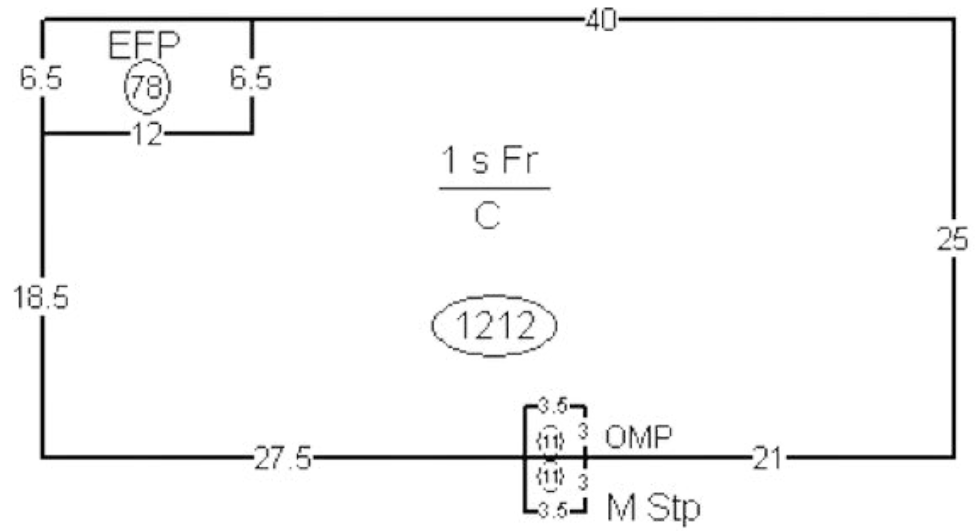

2228
Jeffrey Drive *Norfolk*