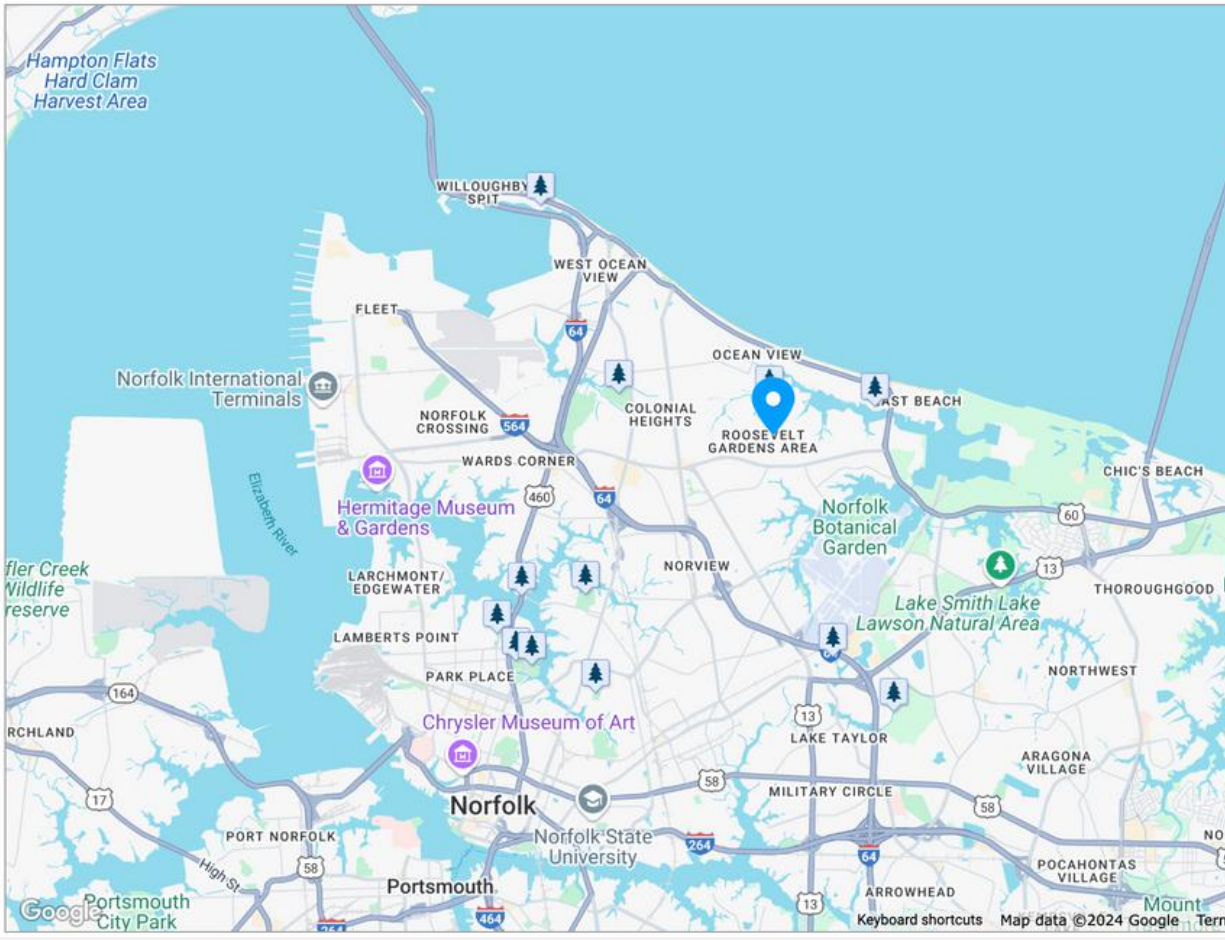

What's Nearby

← Parks

Tarrallton Park	2100 Tarrallton Dr	.4mi
East Ocean View Community Park	3819-3899 Pretty Lake Ave	1.4mi
Northside Park	8400 Tidewater Dr	2.1mi
Metropolitan Municipal Stadium	5900 Lake Wright Dr	3.1mi
Lakewood Park	1718-1720 Willow Wood Dr	3.2mi
Granby Street Park	100 Willow Wood Dr	3.9mi
Wilson Arbortum	Smith Dr	4mi
Shoop Park	2400 Shoop Ave	4.1mi
Captains Quarters Nature Center A...	831-861 Little Bay Ave	4.2mi
Virginia Zoological Park	Zoo Dr	4.4mi
Greenway Park	216 Maryland Ave	4.5mi
Lafayette Park	Live Oak Ave	4.5mi
Barraud Park	2515-2599 Barraud Ave	4.6mi