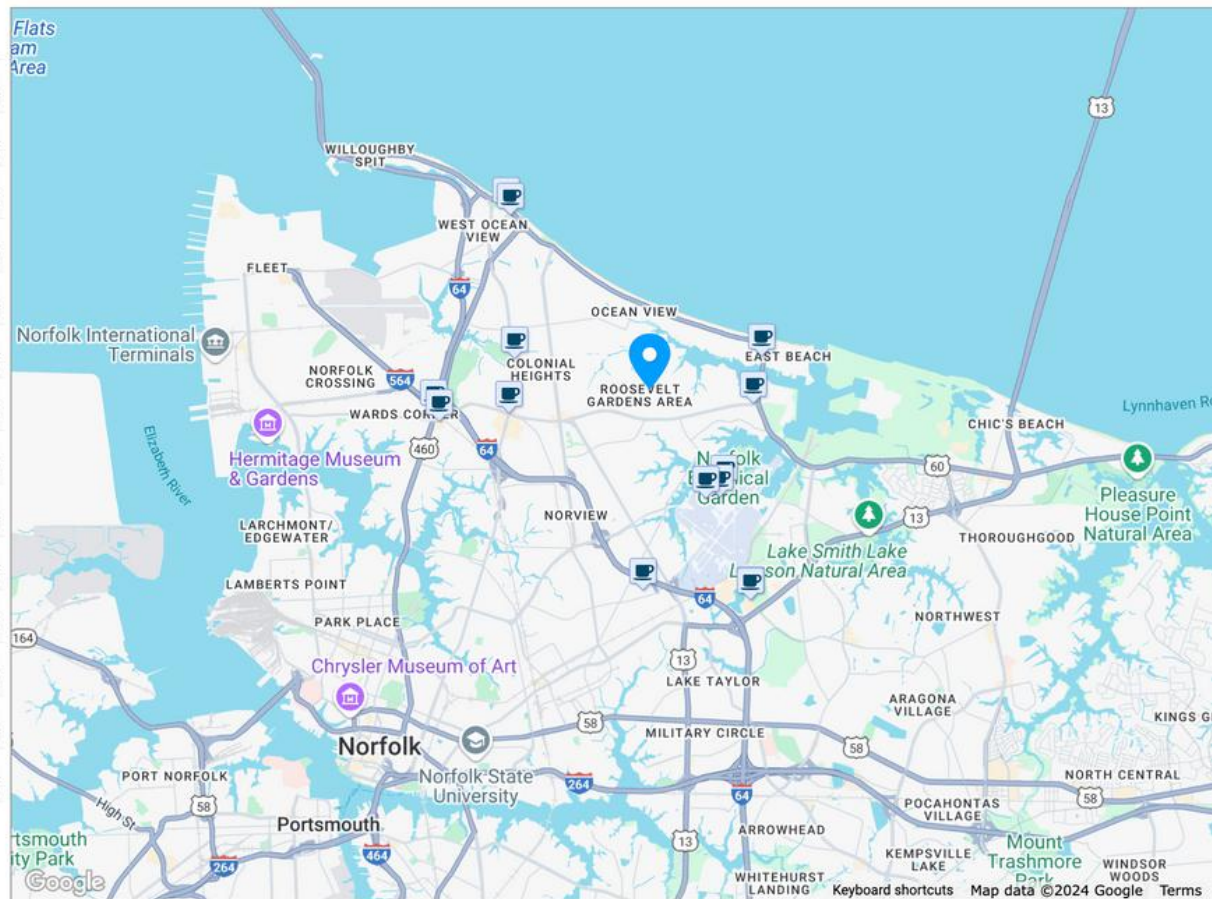

About this Location

2228 Jeffrey Drive has a Walk Score of 62 out of 100. This location is Somewhat Walkable so some errands can be accomplished on foot.

This location is in the Roosevelt Area neighborhood in Norfolk. Nearby parks include Tarrilton Park and East Ocean View Community Park.

2228 Jeffrey Drive Norfolk

Commute

TIME

Food Report

2228
Jeffrey Drive

Neighborhood Eats and Treats

This home is located near **90**
moderately priced
restaurants and has an
average variety of cuisines

98

What's Nearby

Restaurants

Little Creek Diner	7941 Halprin Dr	.3mi
Pizza Hut	2352 East Little Creek Road	.3mi
Azalea Inn & Time Out Sports Bar	2344 East Little Creek Road	.3mi
Wing Street	2352 E Little Creek Rd	.4mi
No 1 Chinese Restaurant	2368 East Little Creek Road	.4mi
Lumpia House	2325 East Little Creek Road	.4mi
Hardee's	2301 East Little Creek Road	.4mi
Sonic Drive-In	2404 East Little Creek Road	.4mi
China Garden Restaurant	1865 East Little Creek Road	.4mi
Megallons Gourmet Barbeque	#B, 2424 East Little Creek Road	.5mi
Ole Bay Seafood	1766 East Little Creek Road	.5mi
Shoney's	2437 East Little Creek Road	.5mi
Taco Bell	2469 East Little Creek Road	.5mi
El De Portista	1819 East Little Creek Road	.5mi
The Banque	1849 East Little Creek Road	.5mi
Taco Bell	2469 E Little Creek Rd	.6mi

What's Nearby

Coffee

Dunkin' Donuts	2300 East Little Creek Road	.3mi
Java Cup Cafe	7943 Shore Drive	1.5mi
Jerrys Cafe Lounge	878 E Little Creek Rd	1.6mi
Starbucks	2200 Norview Avenue	1.9mi
Royal Cup Coffee Inc	5741 Bayside Road	2.4mi
Starbucks	230 Little Creek Road	2.8mi
Twin Oaks Cafe	5800 Lake Wright Drive	3mi
Starbucks	179 West Ocean View Avenue	3mi
Krispy Kreme Doughnuts	5832 Northampton Boulevard	3.3mi
Tim Hortons and Cold Stone Cream...	7th Avenue	3.5mi
Tim Hortons	9230 7th Avenue	3.5mi
Tim Hortons and Cold Stone Cream...	970 E Avenue	3.8mi
Starbucks	1245 North Military Highway	3.9mi
Tropical Smoothie Cafe	1153 N Military Hwy # C	4.1mi