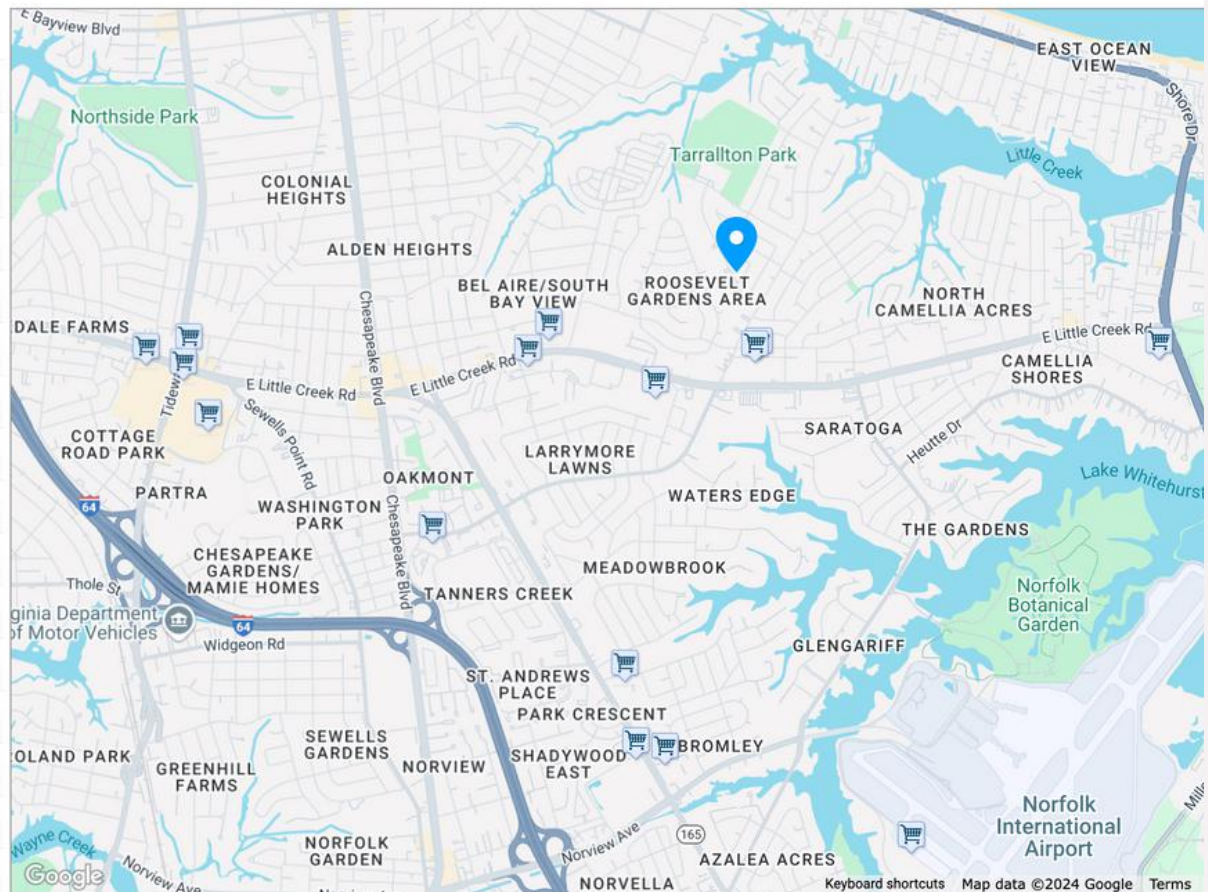

What's Nearby

Entertainment

- Diane Husson Design**
9415 Sturgis Street 1.5mi
- Ocean View Station Museum**
111 West Ocean View Avenue 2.8mi
- Blockbuster Express**
2220 Pleasure House Road 4.8mi
- Cinemark Military Circle Mall**
880 North Military Highway 4.9mi

What's Nearby

Shopping

Cato	2332 East Little Creek Road	.4mi
Marshalls	E Little Creek Rd	.4mi
Cycle Gear Norfolk	1547 West Little Creek Road	.8mi
STEP1, Inc.	1515 Hilton St	.9mi
VintageRoseUniqueBoutique	8012 Walters Drive	.9mi
CHKD Thrift Store	1356 East Little Creek Road	.9mi
7-Eleven	3039 East Ocean View Avenue	1.2mi
Big Dog Coin Laundry EOY LLC	3201 East Ocean View Avenue	1.2mi
Family Dollar Store	1551 East Bayview Boulevard	1.2mi
One of a Kind Styles	956 E Little Creek Rd	1.3mi
Jeepheadz	9719 17th Bay Street	1.4mi
Faith Communications Groups	8166 Shore Dr	1.6mi

What's Nearby

Groceries

Sav-A-Lot	2314 East Little Creek Road	.4mi
Family Dollar #1915	E Little Creek Rd	.4mi
Food Lion of Norfolk	1859 West Little Creek Road	.5mi
Walmart Neighborhood Market	1720 East Little Creek Road	.5mi
Little Creek Superette	1728 East Little Creek Road	.6mi
Mercy's Restaurant	7824 Gifford Street	.8mi
Foskey Phillips Market	2437 Heutte Dr	.9mi
Pueblo Amigo	1301 East Little Creek Road	1.1mi
Food Lion of Norfolk	4253 East Little Creek Road	1.5mi
K & T Food Mart Inc	7010 Auburn Avenue	1.5mi
Great Valu Supermarkets	9573 Shore Drive	1.6mi
Waterside Fish & Produce	9550 Shore Drive	1.6mi
Dr Lucy's LLC	930 Denison Avenue	1.7mi
Food Lion of Norfolk	6206 North Military Highway	1.8mi
7 Brothers Food City	6819 Sewells Point Road	1.8mi
Food Lion of Norfolk	7525 Tidewater Drive	2mi