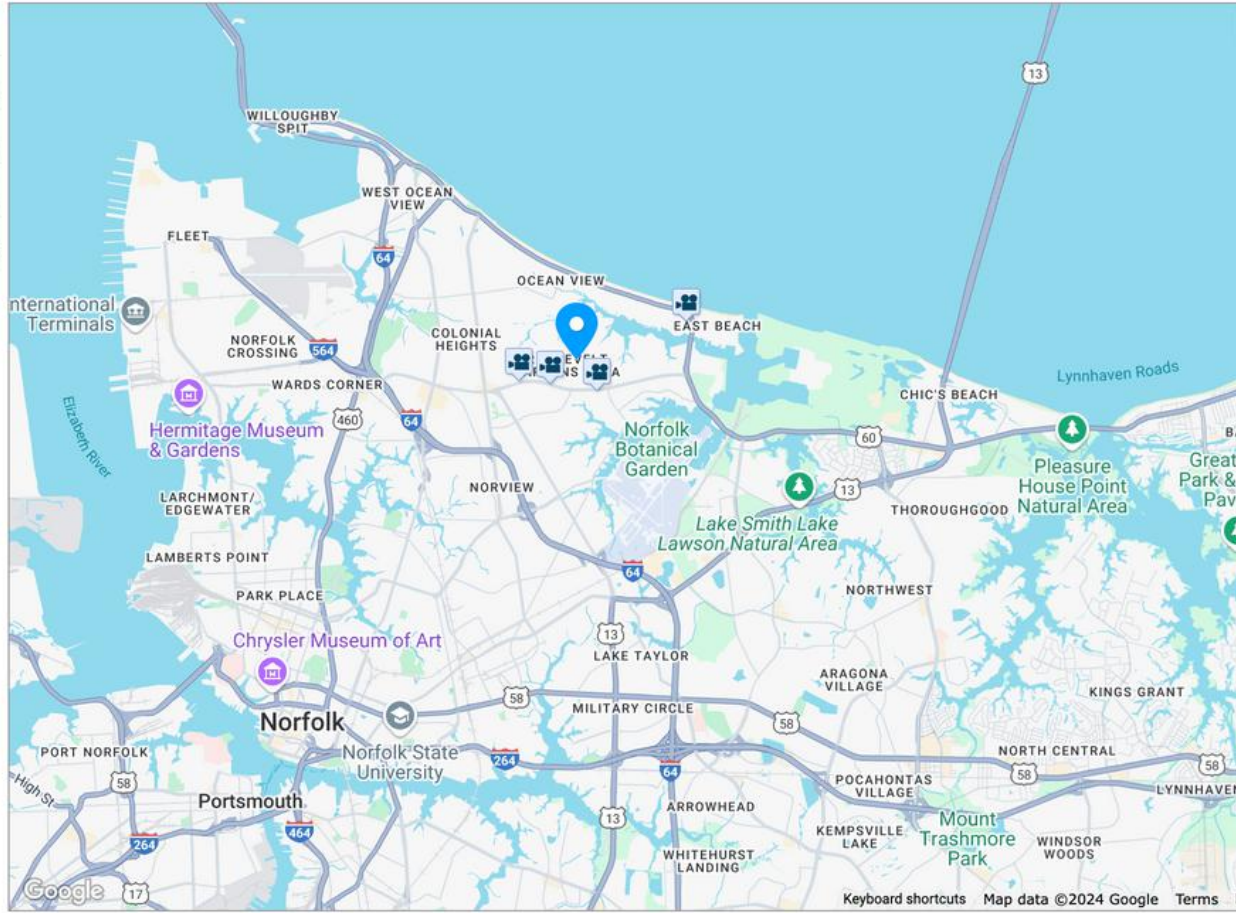

Area Report

2228
Jeffrey Drive

Very Convenient

**.03
miles**

**0.4
miles**

**.04
miles**

**.06
miles**

**.06
miles**

**.05
miles**

**1
mile**

**1.1
miles**

**4.9
miles**

This home is in a **very convenient** area. Some daily errands in this location **require a car** and most major services are within **1** mile.

Information derived from a third party source and is subject to change and accuracy not guaranteed.

What's Nearby

Entertainment

- Diane Husson Design**
9415 Sturgis Street 1.5mi
- Ocean View Station Museum**
111 West Ocean View Avenue 2.8mi
- Blockbuster Express**
2220 Pleasure House Road 4.8mi
- Cinemark Military Circle Mall**
880 North Military Highway 4.9mi

What's Nearby

Errands

- Walgreens Store Norfolk**
2232 East Little Creek Road .4mi
- BB&T**
2222 E Little Creek Rd .4mi
- Sean M. Schwartz, PharmD**
2232 East Little Creek Road .4mi
- Rite Aid Pharmacy**
7912 Halprin Drive .4mi
- Wells Fargo Bank**
2316 E Little Creek Rd .4mi
- American Drug Center Inc**
2320 E Little Creek Rd .4mi
- Taylor's DO It Center**
2400 East Little Creek Road .4mi
- Walmart Pharmacy**
1720 East Little Creek Road .5mi
- Planet Plumbing**
2309 Wharton Avenue .6mi
- SunTrust Bank**
1221 E Little Creek Rd 1.1mi
- Bank of The Commonwealth**
1901 E Ocean View Ave 1.2mi
- Michelle L. Kimball, RPH**
7924 Chesapeake Blvd 1.2mi