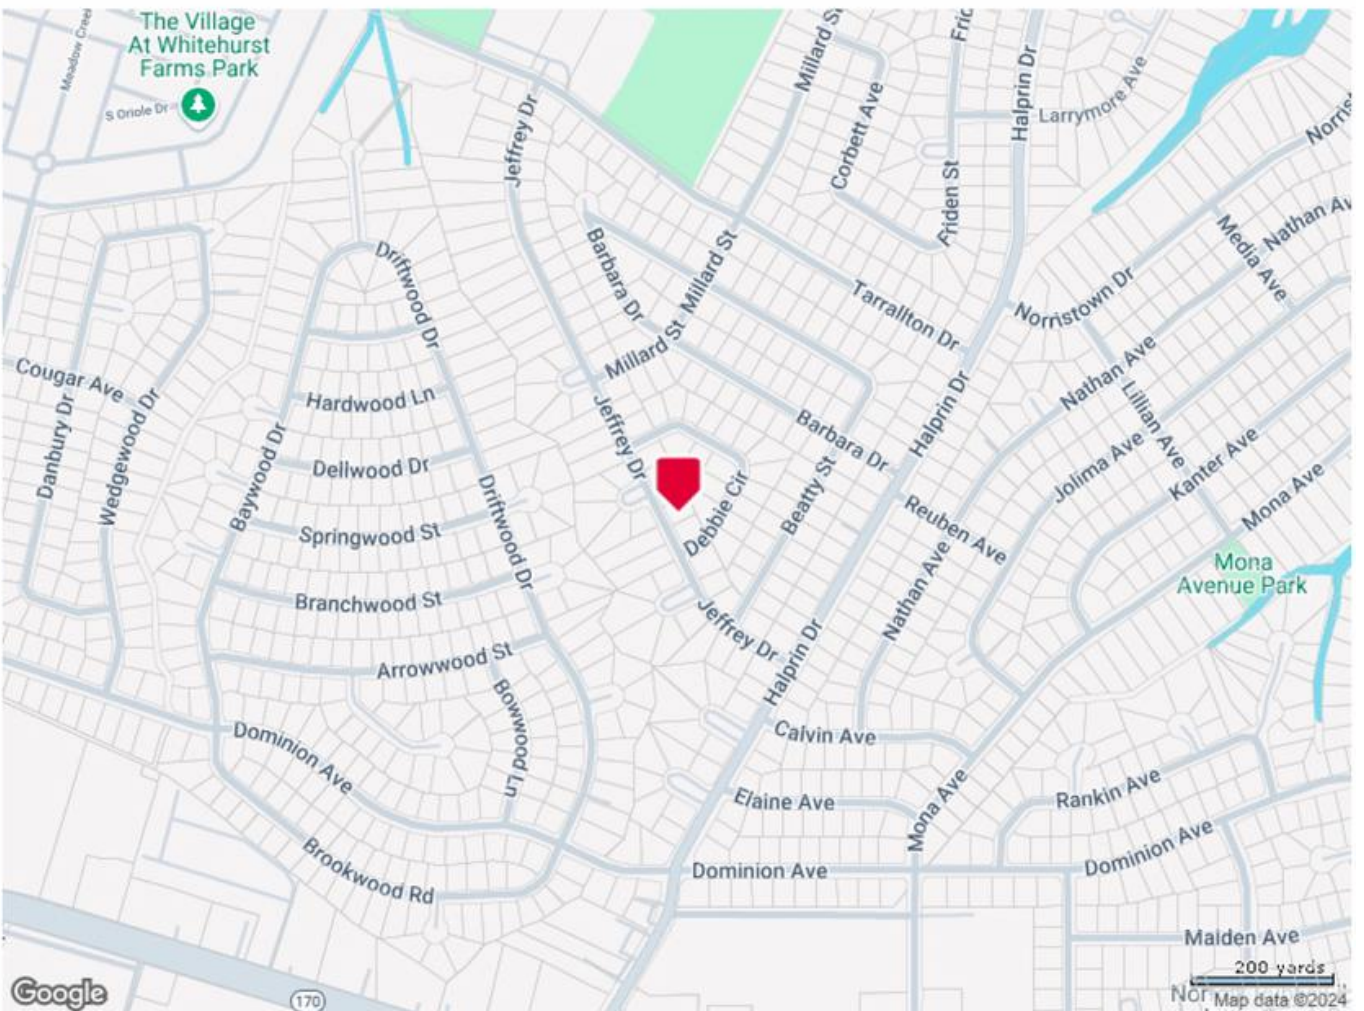

2228 Jeffrey Drive