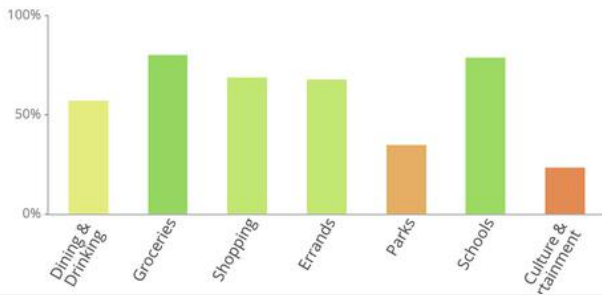

Walk Score

Score Details

What is Walk Score

The Walk Score for 2228 Jeffrey Drive is based on the following categories.

More about 2228 Jeffrey Drive [↗](#)

Walk Score
62

Somewhat Walkable

Some errands can be accomplished on foot.

Transit Score
31

Some Transit

A few nearby public transportation options.

Bike Score
49