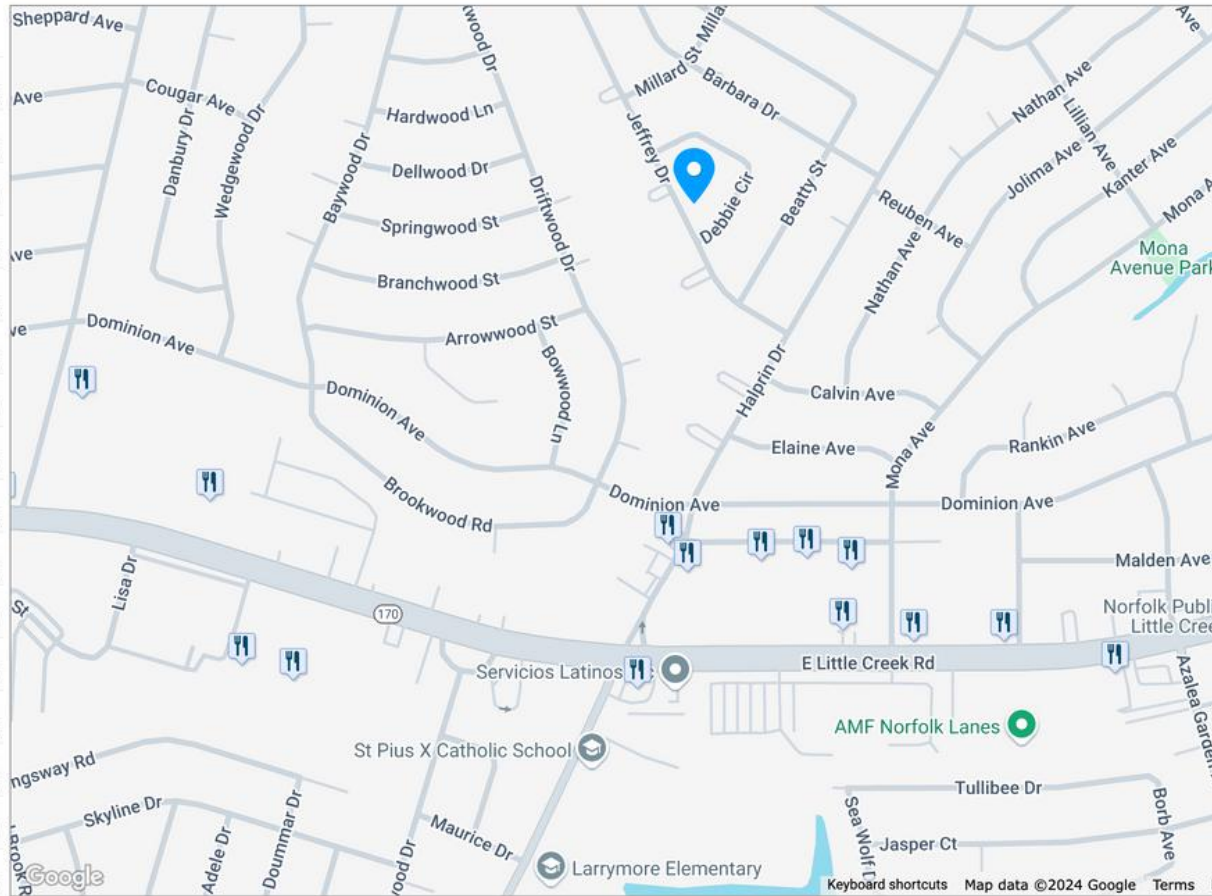

About this Location

2228 Jeffrey Drive has a Walk Score of 62 out of 100. This location is Somewhat Walkable so some errands can be accomplished on foot.

This location is in the Roosevelt Area neighborhood in Norfolk. Nearby parks include Tarrilton Park and East Ocean View Community Park.

2228 Jeffrey Drive Norfolk

Commute

TIME

Food Report

2228
Jeffrey Drive

Neighborhood Eats and Treats

This home is located near **90**
moderately priced
restaurants and has an
average variety of cuisines

98

What's Nearby

Coffee

Dunkin' Donuts	2300 East Little Creek Road	.3mi
Java Cup Cafe	7943 Shore Drive	1.5mi
Jerrys Cafe Lounge	878 E Little Creek Rd	1.6mi
Starbucks	2200 Norview Avenue	1.9mi
Royal Cup Coffee Inc	5741 Bayside Road	2.4mi
Starbucks	230 Little Creek Road	2.8mi
Twin Oaks Cafe	5800 Lake Wright Drive	3mi
Starbucks	179 West Ocean View Avenue	3mi
Krispy Kreme Doughnuts	5832 Northampton Boulevard	3.3mi
Tim Hortons and Cold Stone Cream...	7th Avenue	3.5mi
Tim Hortons	9230 7th Avenue	3.5mi
Tim Hortons and Cold Stone Cream...	970 E Avenue	3.8mi
Starbucks	1245 North Military Highway	3.9mi
Tropical Smoothie Cafe	1153 N Military Hwy # C	4.1mi