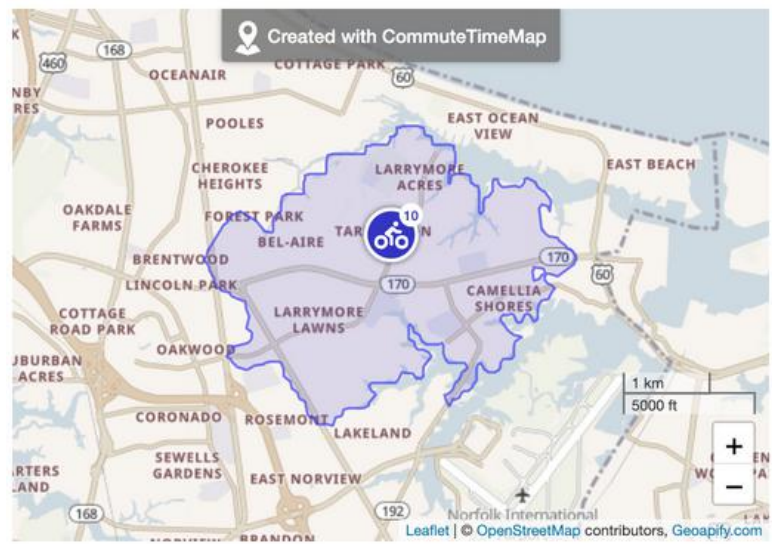

Transit Score
31

Transit Score

Transit Score measures how well a location is served by public transit based on the distance and type of nearby transit lines.

- 90-100 Rider's Paradise**
World-class public transportation
- 70-89 Excellent Transit**
Transit is convenient for most trips
- 50-69 Good Transit**
Many nearby public transportation options
- 25-49 Some Transit**
A few nearby public transportation options
- 0-24 Minimal Transit**

About this Location

2228 Jeffrey Drive has a Walk Score of 62 out of 100. This location is Somewhat Walkable so some errands can be accomplished on foot.

This location is in the Roosevelt Area neighborhood in Norfolk. Nearby parks include Tarrilton Park and East Ocean View Community Park.

2228 Jeffrey Drive Norfolk

Commute

TIME

Food Report

2228
Jeffrey Drive

Neighborhood Eats and Treats

This home is located near **90**
moderately priced
restaurants and has an
average variety of cuisines

98