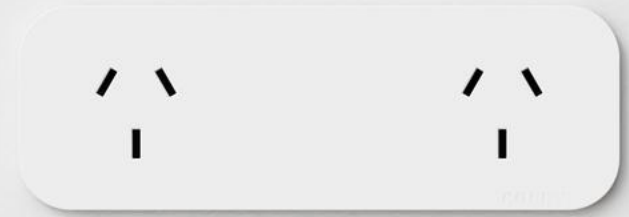

white metal

nuance range  
used for matching white outlet\*