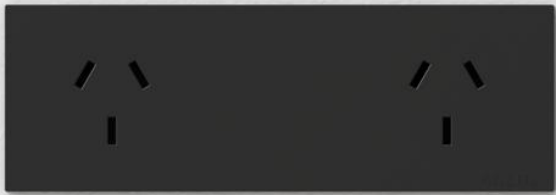

# switch

element | in touch

---

element | in classic

---

nuance

power

element