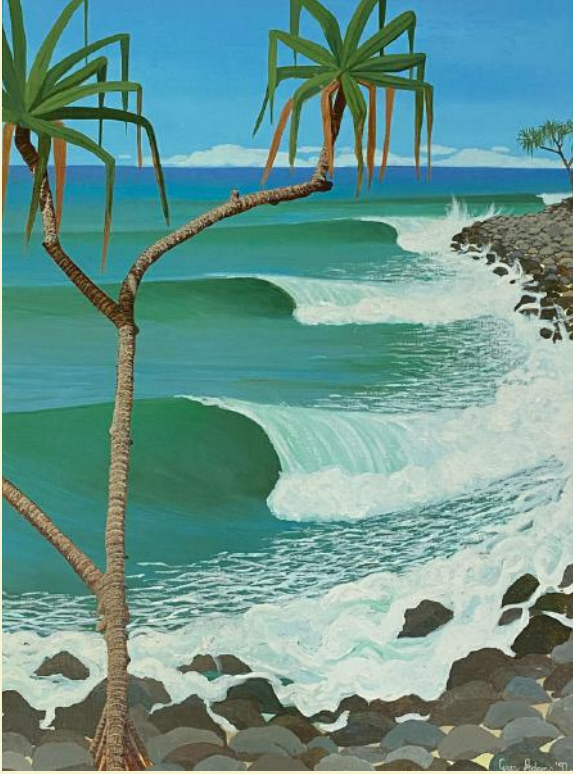

Buddha Small | \$750.00

78 x 65

'The Fence' Landscape | \$2,000.00

120 x 90

Black Cockatoo | \$1,500.00

108 x 95

The Car | \$1,500.00 **SOLD**

122 x 160