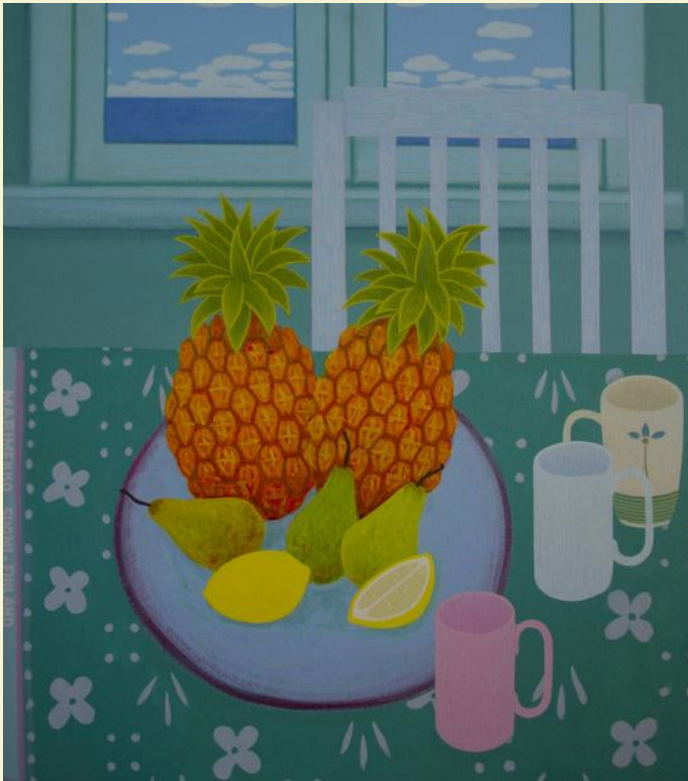

Greg Adams Art

STUDIO SPRING CLEAN CATALOGUE

A stunning collection, alive with the spirit of Australia, vibrantly expressed on canvas. Greg Adams Art creates lush atmospheres and an enduring presence – each piece an ambient destination of landscape wonder and fine art appreciation.

Headland | \$2,500.00 SOLD

122 x 98

Sunflowers & Cosmos | \$1,500.00

102 x 95

Watermelon | \$1,500.00

136 x 75

Marimekko Still Life | \$1,500.00

117 x 91.5

Poinsettia & Pot Plants \$750.00

80 x 34

Pineapple & Mugs | \$1,200.00

71 x 65

Strelitzia Still Life | \$1,200.00

90 x 60

Oil & Vinegar | \$1,200.00

100 x 84