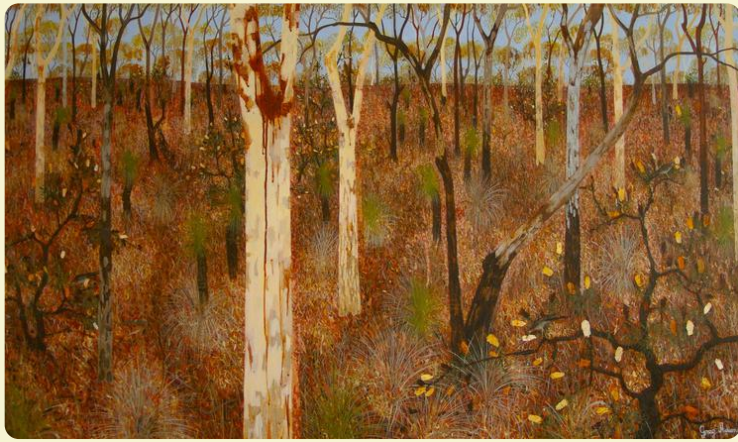

Banksia Landscape | $2,000.00

93 x 180