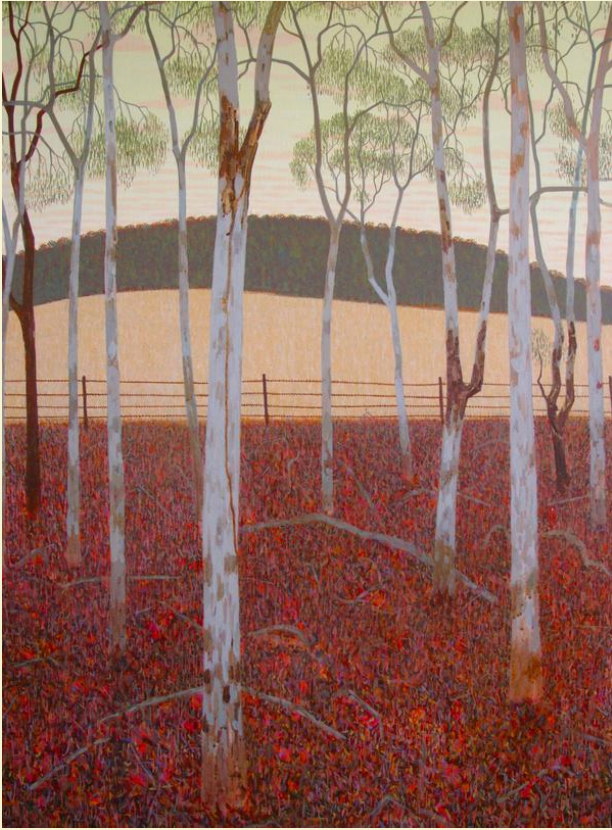

Moon | \$1,200.00

92 x 71

Container Ship | \$1,100.00

53 x 89

Ship & Glasshouse Mountains | \$600.00

51 x 61

Buddha Large | \$1,500.00

122 x 108

Buddha Small | \$750.00

78 x 65

'The Fence' Landscape | \$2,000.00

120 x 90

Black Cockatoo | \$1,500.00

108 x 95

The Car | \$1,500.00 **SOLD**

122 x 160