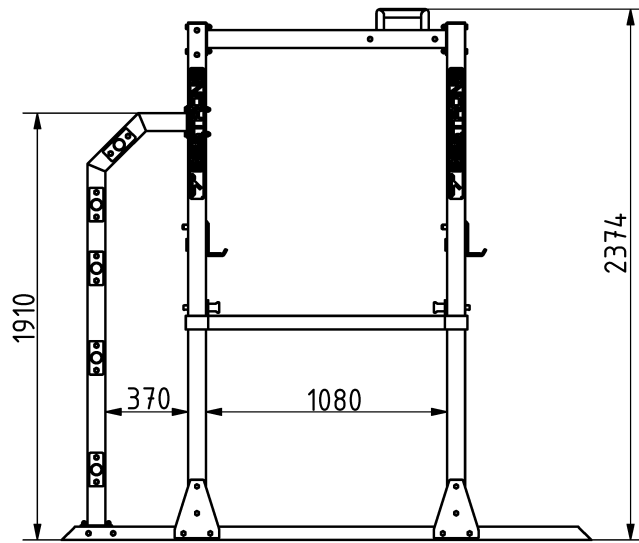

BESTRONG

[bestrongworld](#) [bestrongworld](#) [global.bestrong.com](#) info@bestrong.com