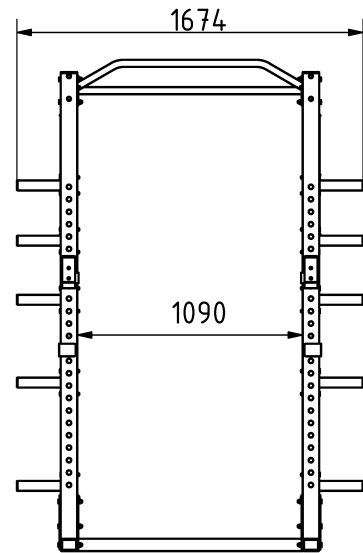

BESTRONG

[bestrongworld](#) [bestrongworld](#) [global.bestrong.com](#) info@bestrong.com