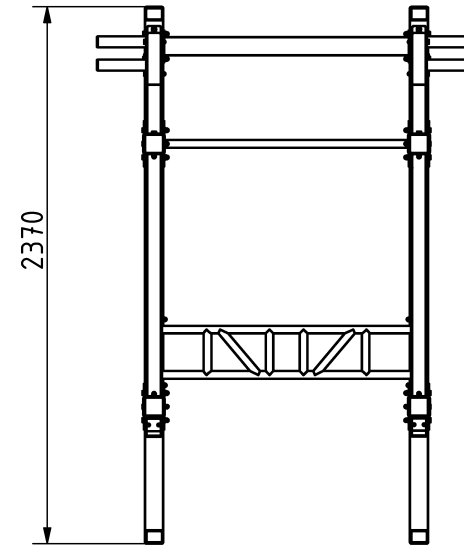

BESTRONG

[bestrongworld](#) [bestrongworld](#) [global.bestrong.com](#) info@bestrong.com