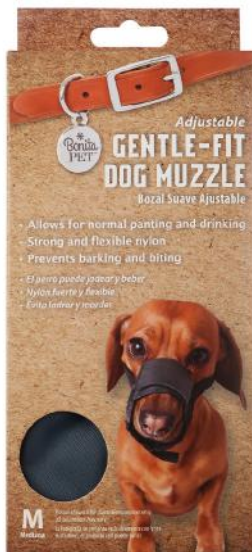

I-78704-48

Metal Pet Brush
6.5x3 inches
Pack: 12 | Case: 48

I-78709-48

Grooming Brush
6.69x3.94 inches
Pack: 12 | Case: 48

I-78706-96

Pet Nail Clipper
4.9x3.34 inches
Pack: 12 | Case: 96

I-78710-48

Grooming Bath Glove
8.66x6.29 inches
Pack: 12 | Case: 48

I-78711-96

Grooming bath brush
6.10x4.5x1.18 inches
Pack: 12 | Case: 96

SS1785

Double Sided Brush
6.5x4 inches
Pack: 48 | Case: 48

D-00002-4

Once-a-Day Potty Pads
10ct+5 bonus 24X24 inches
Pack: 4 | Case: 4