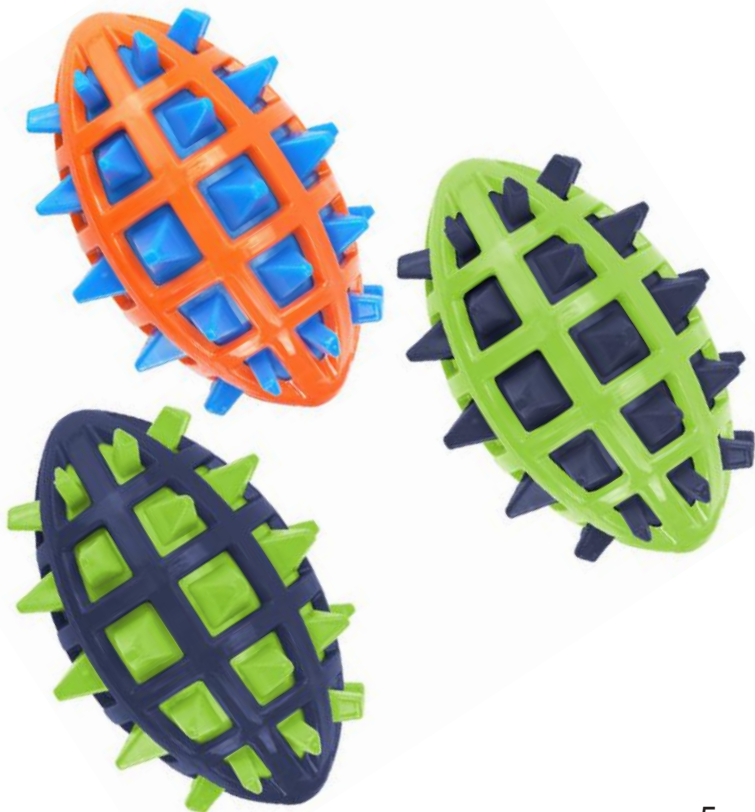

Ball Chew Toy 9 inches

Pack: 8 | Case: 96

RK-72821-108

Dumbbell Chew Toy 7x2 inches

Pack: 12 | Case: 108

FL-77958-144

Football Spike Ball Toy Assorted Colors

Pack: 12 | Case: 144

CHEW & PLUSH TOYS

FL-77955-48

TPR Dog Toy Ball
2.95 inches

Pack: 12 | Case: 48

FL-77954-48

TPR Dog Toy Ball
2.55in

Pack: 12 | Case: 48

FL-77956-144