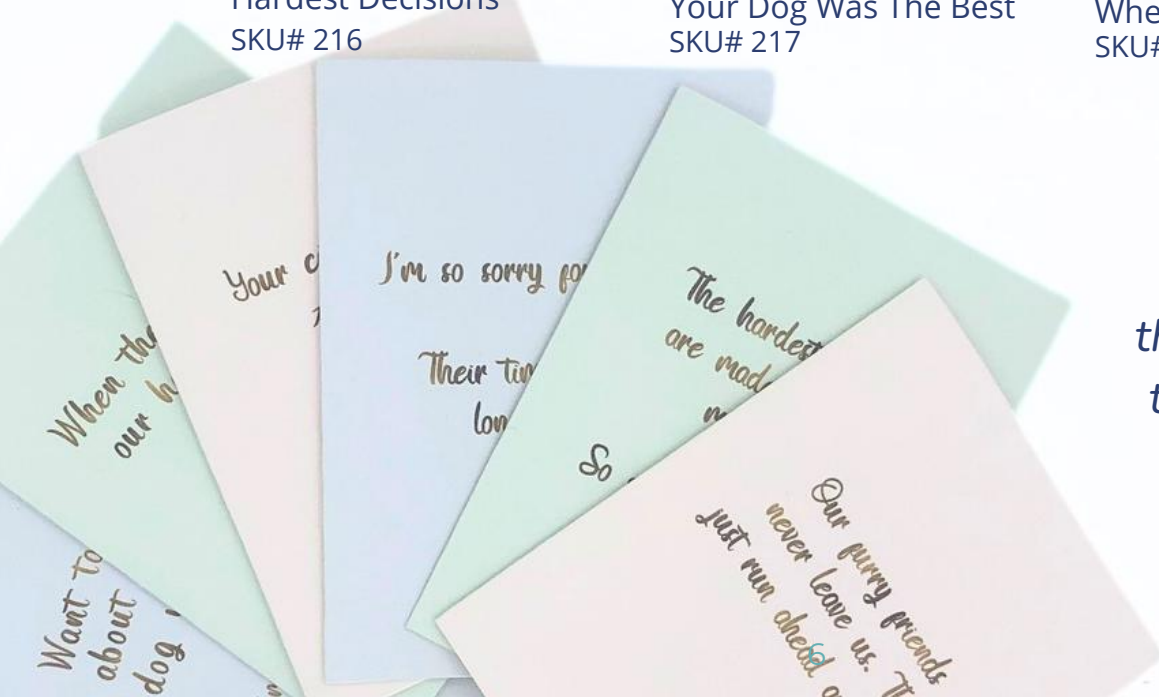

PET LOSS SYMPATHY

Cello sleeve paired with kraft envelope, blank inside | MOQ 6 per design | $2.75

Remind
someone
that you are
thinking of
them. ✨ ✨