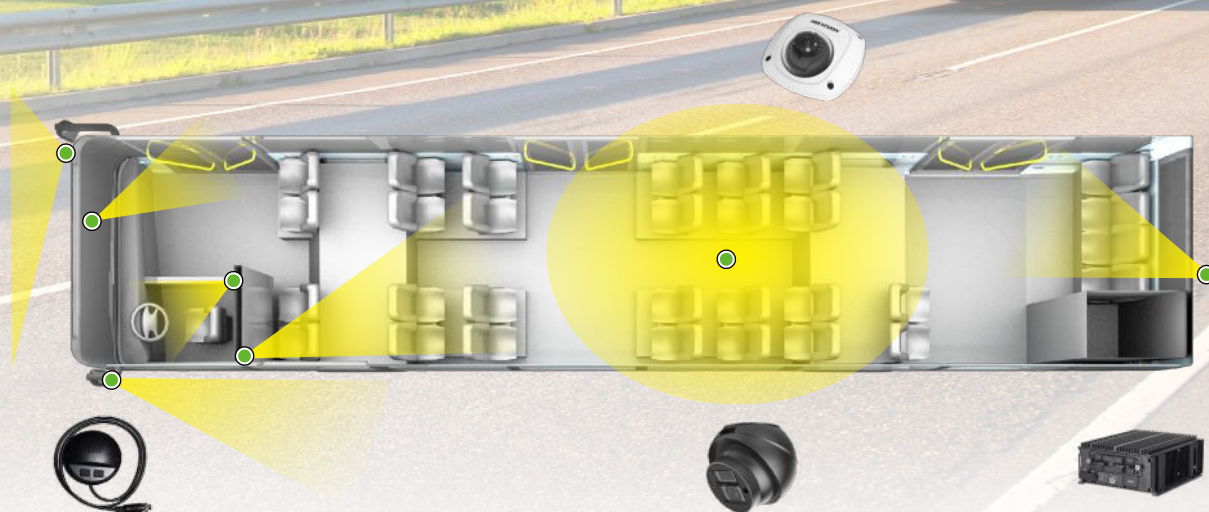

Protect Players, Staff and Fans on the Move

During sports events, shuttle buses are used to transport sports teams and staff between hotels and stadiums. Additionally, bus services can be provided for fans to conveniently travel to and from the venues.

We provide on-board **Security Cameras, Video Recorders with a GPS module, Intercoms,** and **Panic Buttons** to effectively enhance the security of stadium shuttle buses and to keep the stadium operator at the command center informed of the bus location and status.